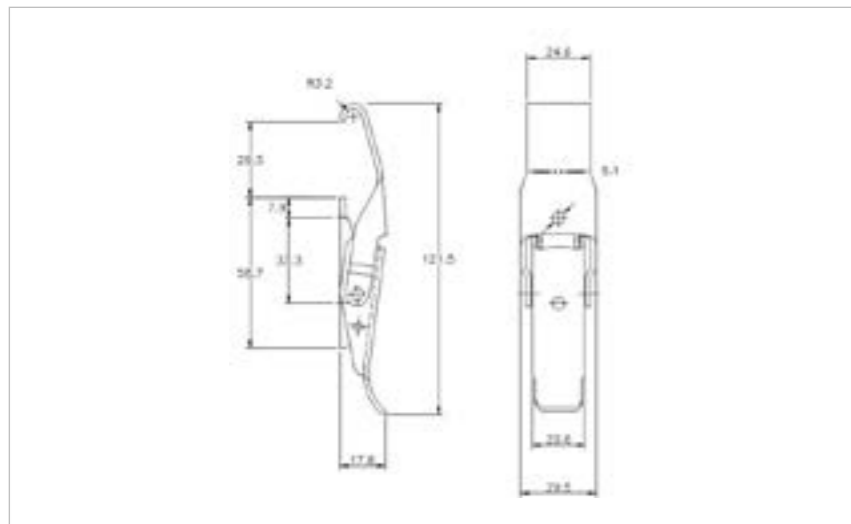

FOR FURTHER PRODUCT INFO AND PRICING

MEDIUM DUTY NON-ADJUSTABLE