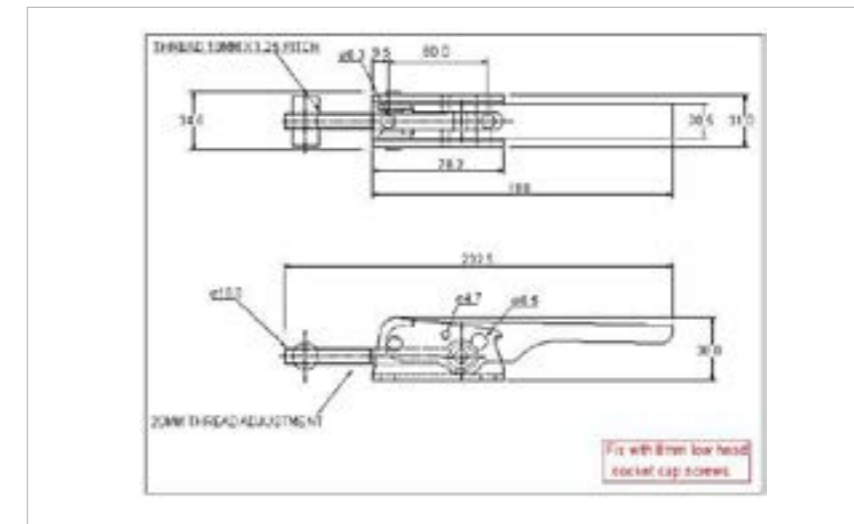

00-663/3M10/316SS

04-4000SS

FOR FURTHER PRODUCT INFO AND PRICING