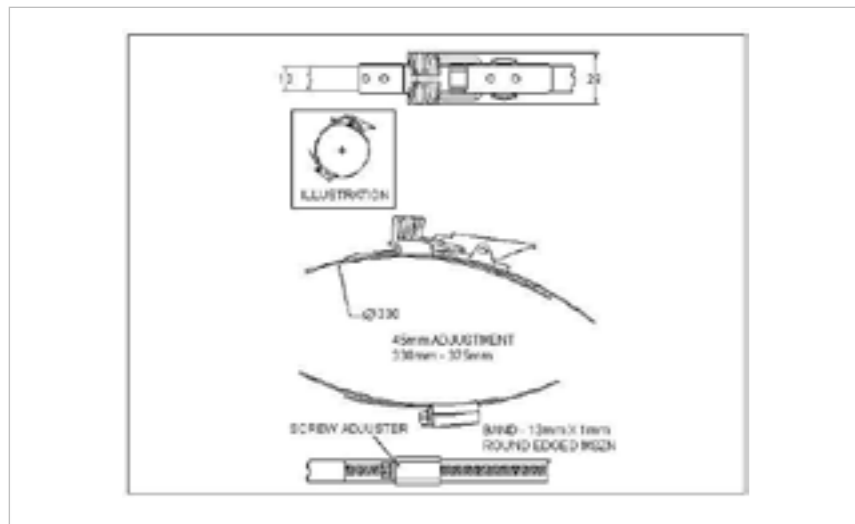

**27SPG-HGR290-335ZN**

MATERIAL **Mild Steel**

FINISH **Zinc Plate Passivate (Silver)**

**FOR FURTHER PRODUCT INFO AND PRICING**

SPRING CLAW 70MM-375MM

**27SPG-HGR330-375ZN**

MATERIAL **Mild Steel**

FINISH **Zinc Plate Passivate (Silver)**