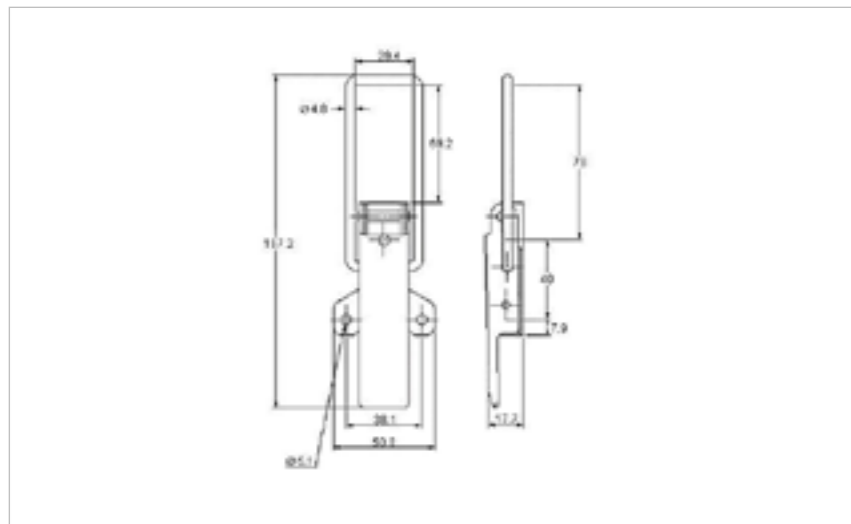

i
FOR FURTHER PRODUCT INFO AND PRICING