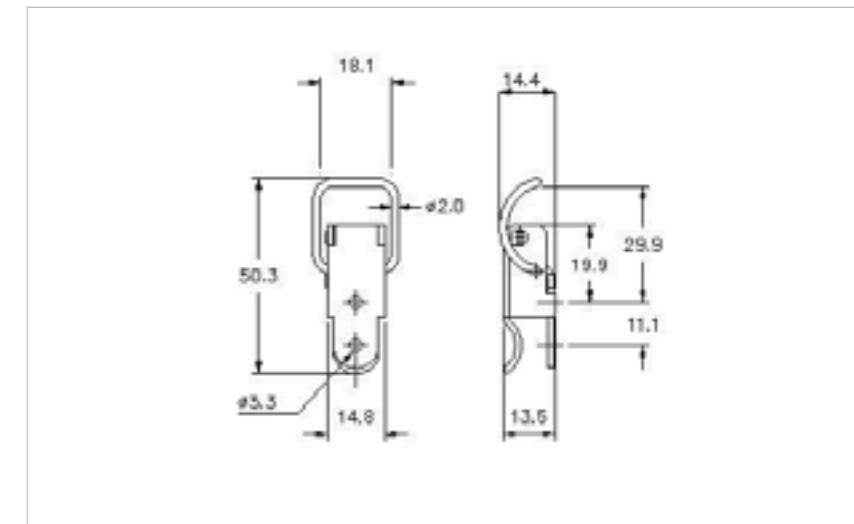

FOR FURTHER PRODUCT INFO AND PRICING