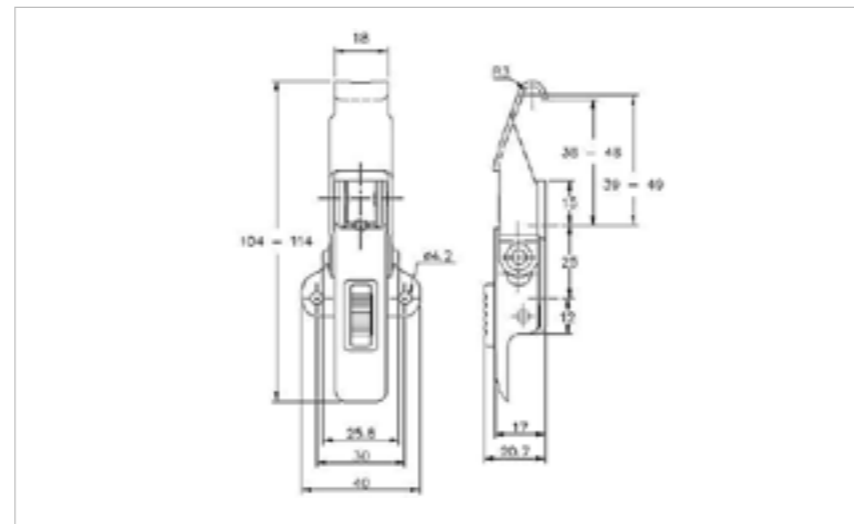

## 61-658M1MSZN/YP

MATERIAL **Mild Steel**

FINISH **Zinc Plate Passivate (Yellow)**

**FOR FURTHER PRODUCT INFO AND PRICING**

MEDIUM DUTY ADJUSTABLE