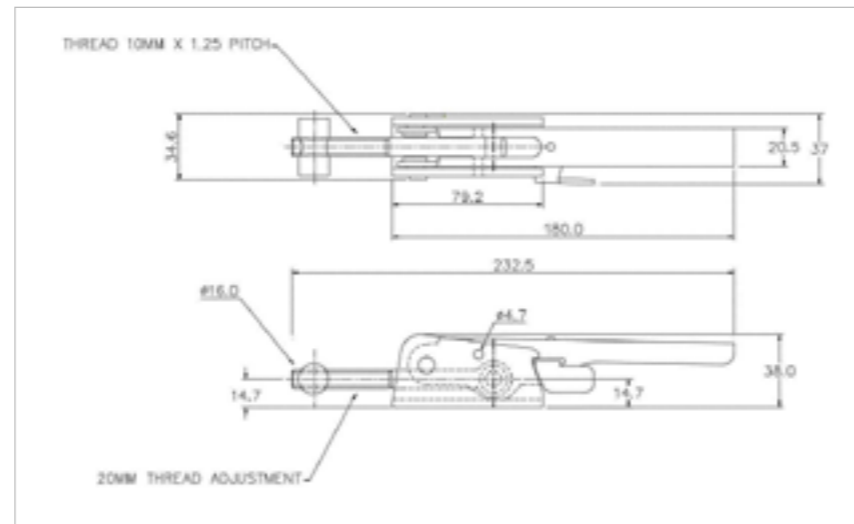

FOR FURTHER PRODUCT INFO AND PRICING

HEAVY DUTY ADJUSTABLE