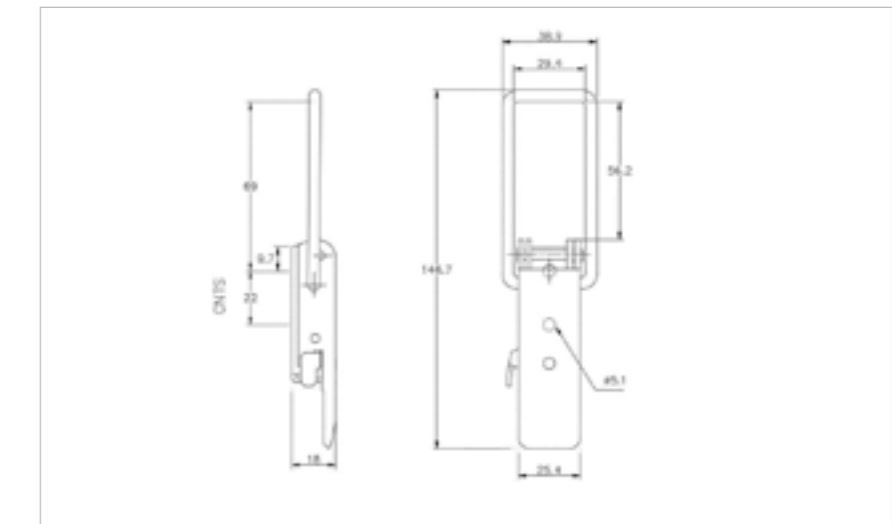

## 38-5880MSZN

**MATERIAL** Mild Steel

**FINISH** Zinc Plate Passivate (Silver Blue)

**i**  
**FOR FURTHER PRODUCT INFO AND PRICING**