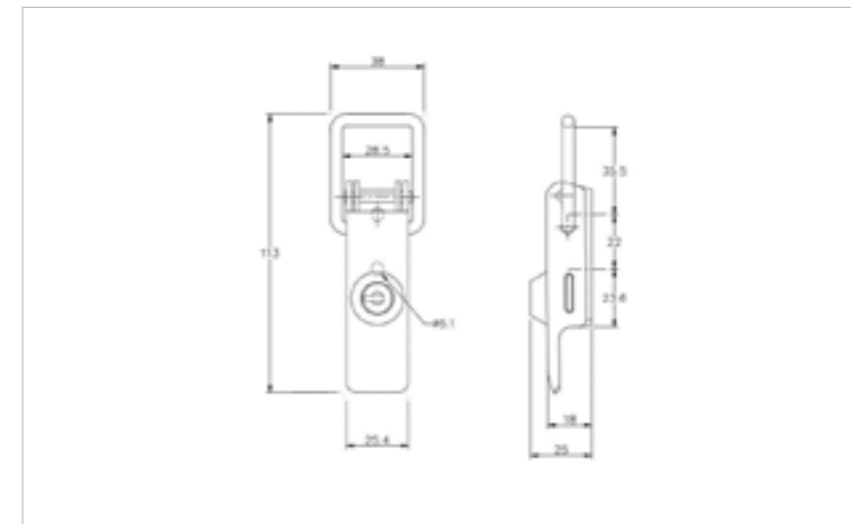

FOR FURTHER PRODUCT INFO AND PRICING

MEDIUM DUTY NON-ADJUSTABLE