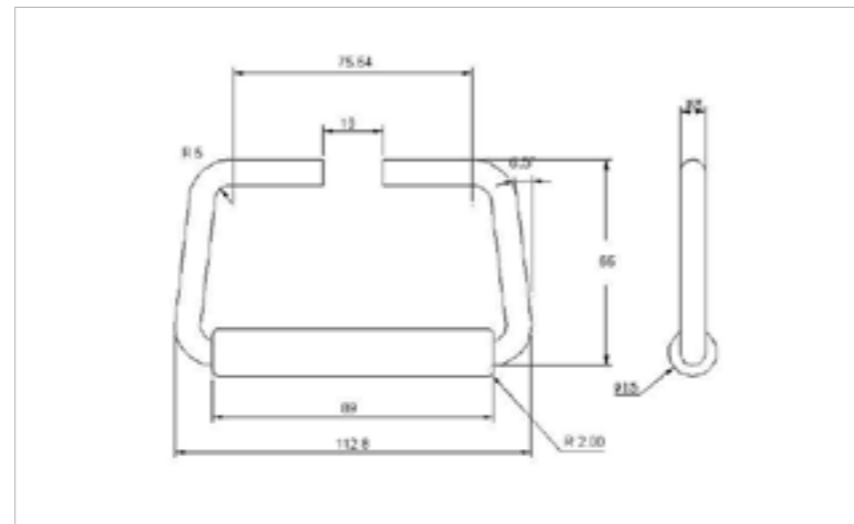

FOR FURTHER PRODUCT INFO AND PRICING