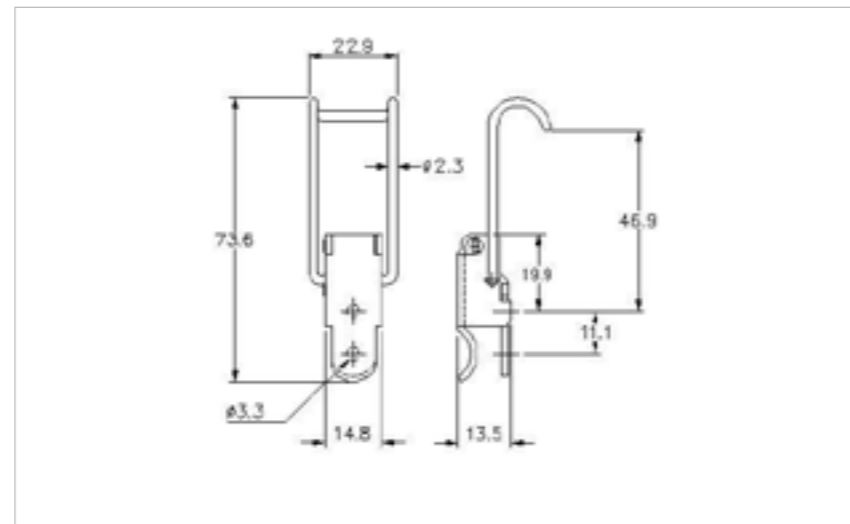

THE WORLD'S NO.1
MANUFACTURER
OF OVER CENTRE
LATCHES

WORLDWIDE
DELIVERY

**FOR
FURTHER
PRODUCT
INFO AND
PRICING**

LIGHT DUTY SPRING