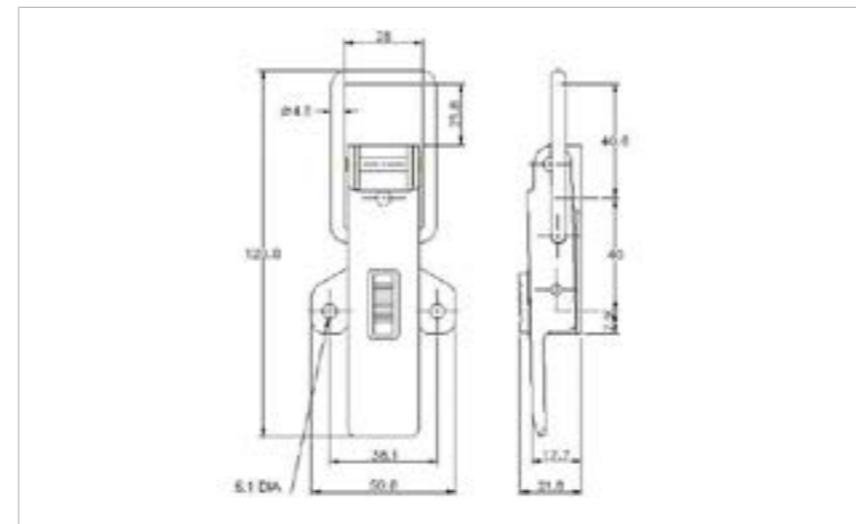

FOR FURTHER PRODUCT INFO AND PRICING