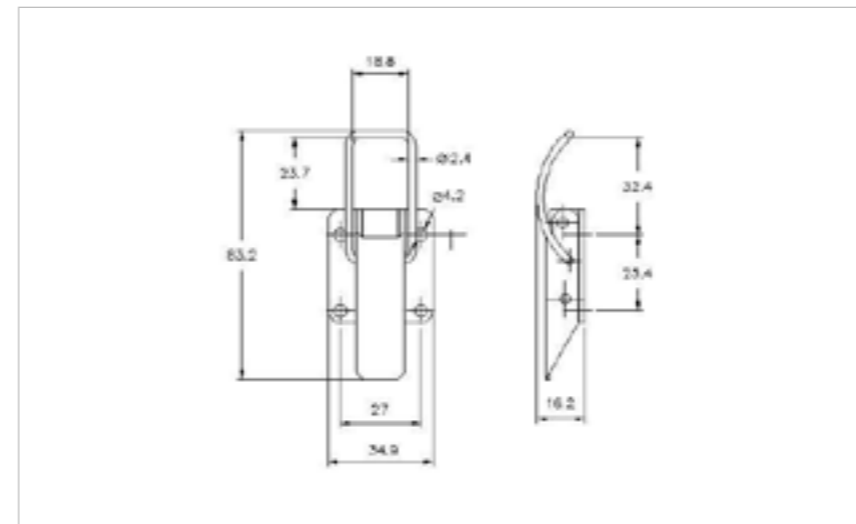

FOR FURTHER PRODUCT INFO AND PRICING

LIGHT DUTY SPRING

27-623MSZN