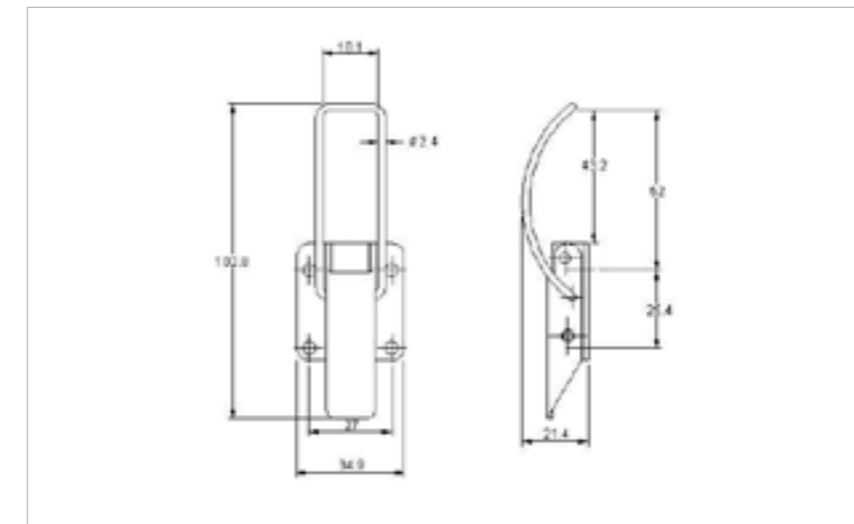

FOR FURTHER PRODUCT INFO AND PRICING