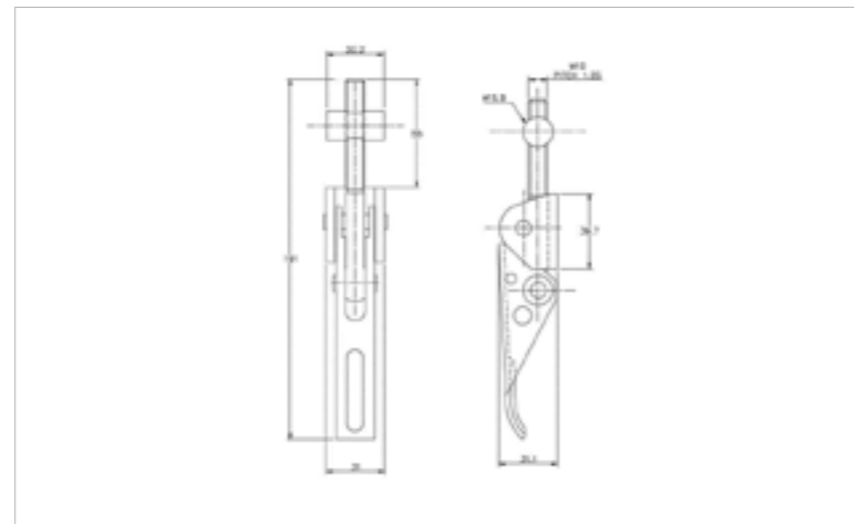

**FOR FURTHER PRODUCT INFO AND PRICING**

HEAVY DUTY ADJUSTABLE

**40-663LBMSZN**

MATERIAL **Self Finish Base**

FINISH **Zinc Plate Passivate (Silver Blue)**

**FOR FURTHER PRODUCT INFO AND PRICING**

HEAVY DUTY ADJUSTABLE