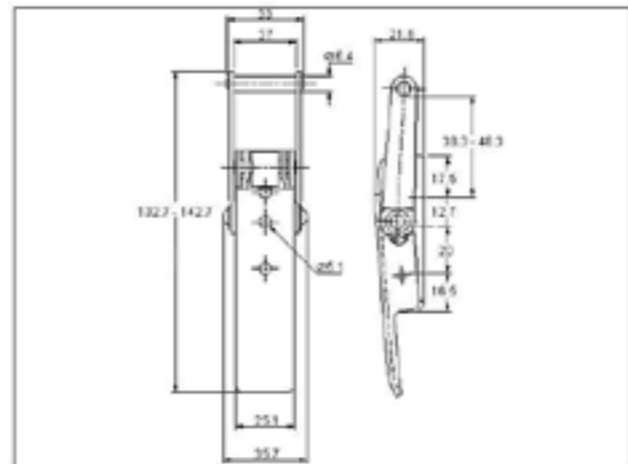

## 70-2573MSZN/YP

MATERIAL **Mild Steel**

FINISH **Zinc Plate Passivate (Yellow)**

01-1273CSZN/YP

**1**  
THE WORLD'S NO.1  
MANUFACTURER  
OF OVER CENTRE  
LATCHES

**FOR FURTHER PRODUCT INFO AND PRICING**