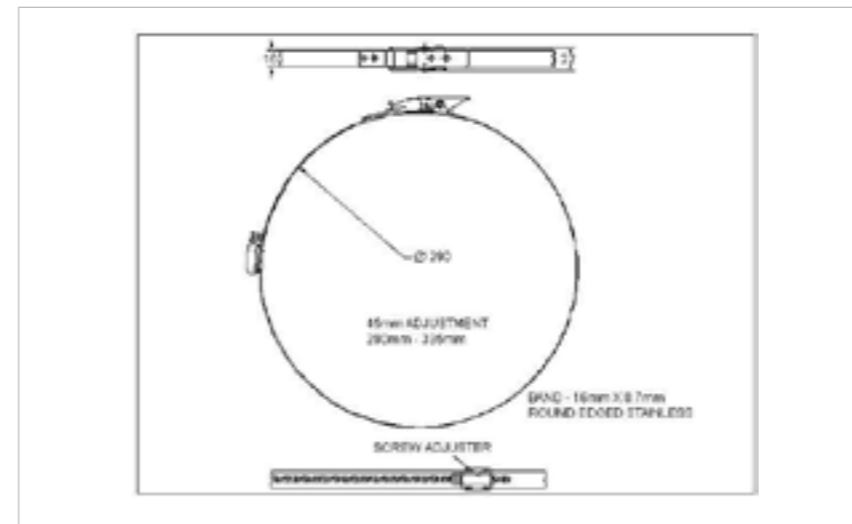

FOR FURTHER PRODUCT INFO AND PRICING

RIGID CLAW 70MM-375MM

27-HT330-375SS