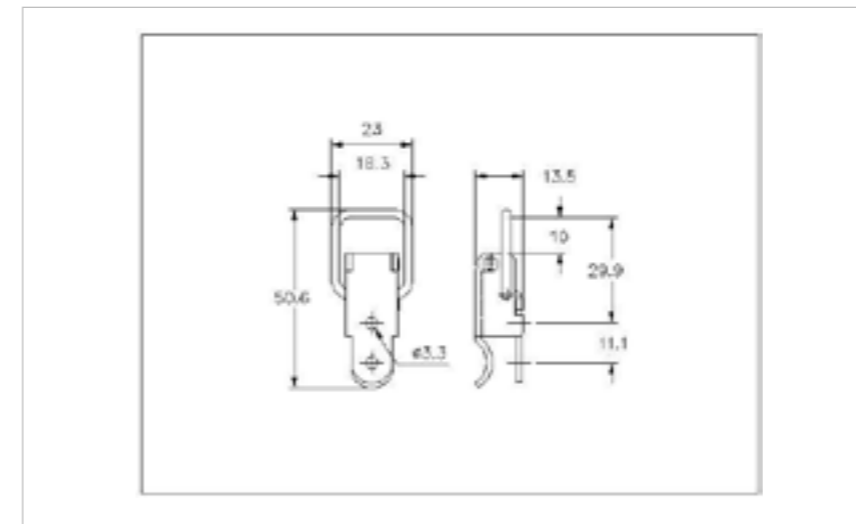

FOR FURTHER PRODUCT INFO AND PRICING

LIGHT DUTY NON-ADJUSTABLE