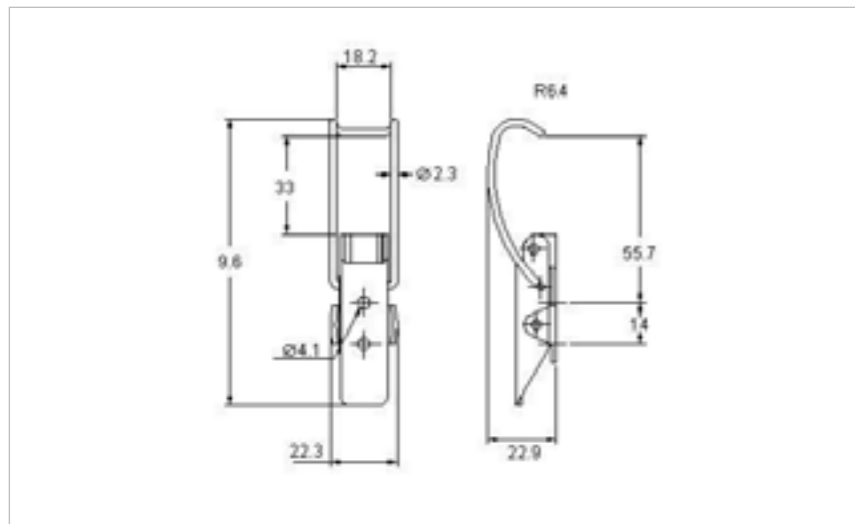

FOR FURTHER PRODUCT INFO AND PRICING

LIGHT DUTY SPRING