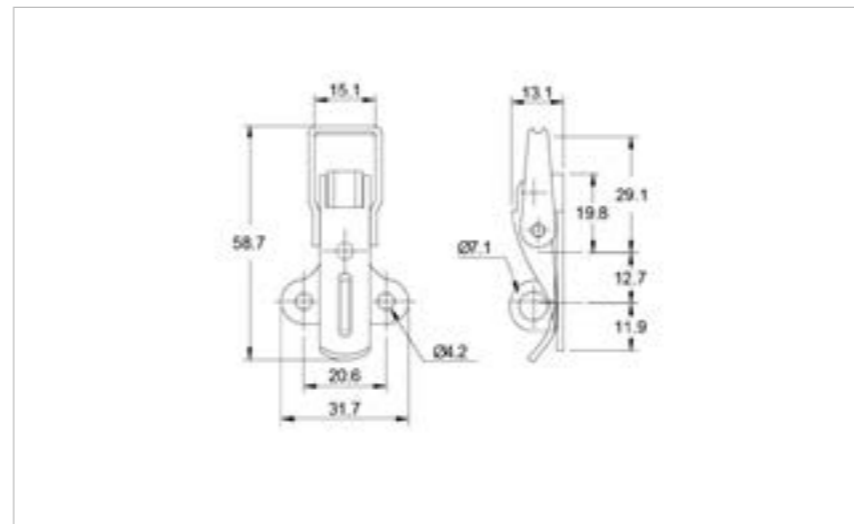

FOR FURTHER PRODUCT INFO AND PRICING

LIGHT DUTY NON-ADJUSTABLE