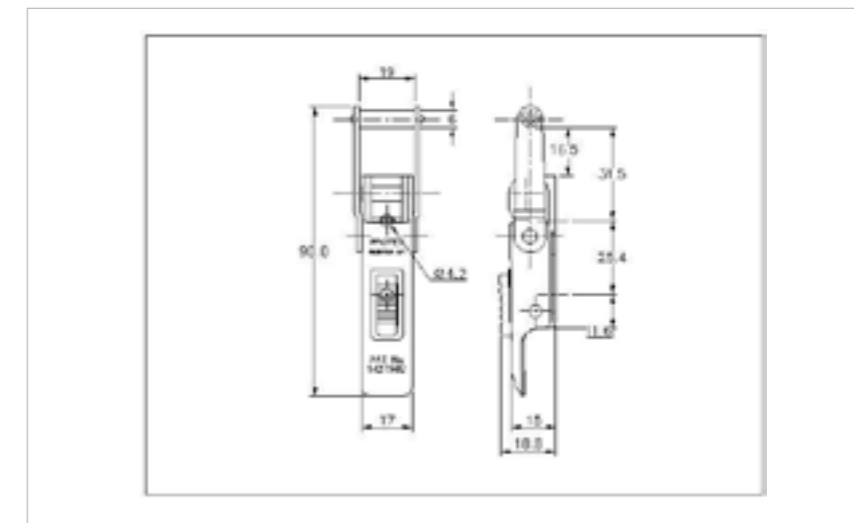

FOR FURTHER PRODUCT INFO AND PRICING