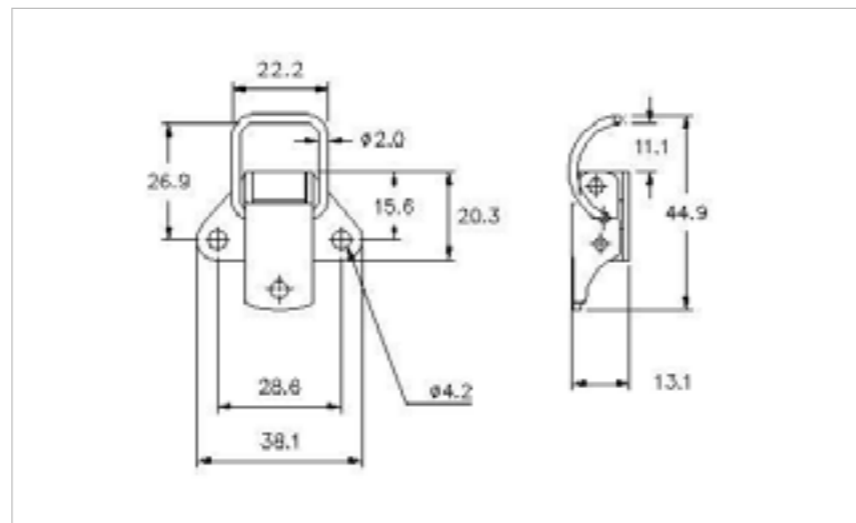

FOR FURTHER PRODUCT INFO AND PRICING

LIGHT DUTY SPRING