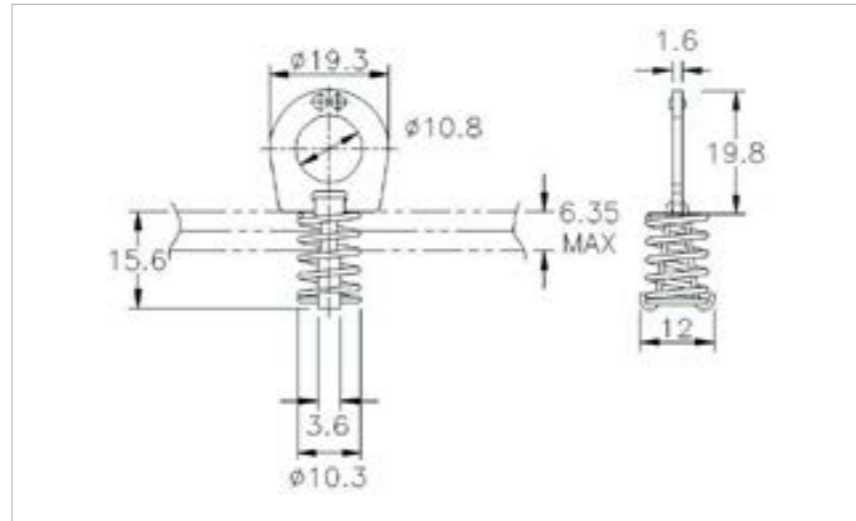

**BUY DIRECT
FROM THE
MANUFACTURER**

**NO MINIMUM
ONLINE ORDER
QUANTITY**

i
**FOR
FURTHER
PRODUCT
INFO AND
PRICING**