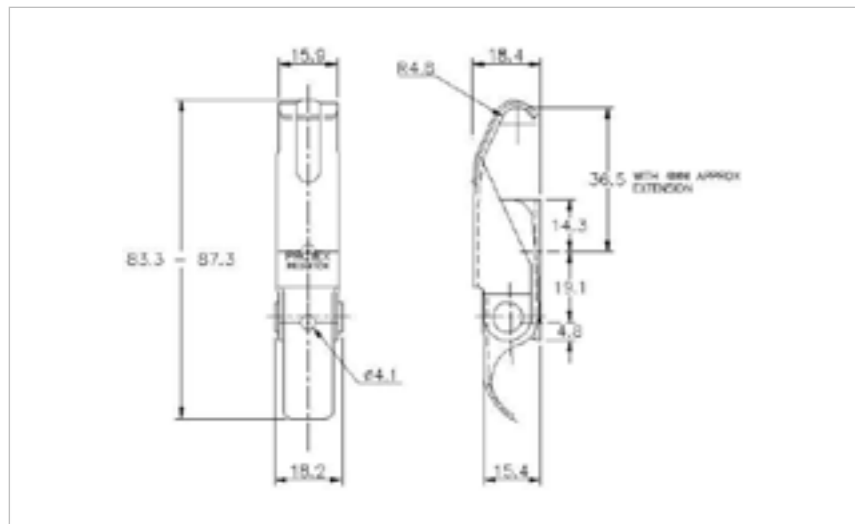

BUY DIRECT FROM THE MANUFACTURER

NO MINIMUM ONLINE ORDER QUANTITY

FOR FURTHER PRODUCT INFO AND PRICING

LIGHT DUTY SPRING

55-1548MSZN