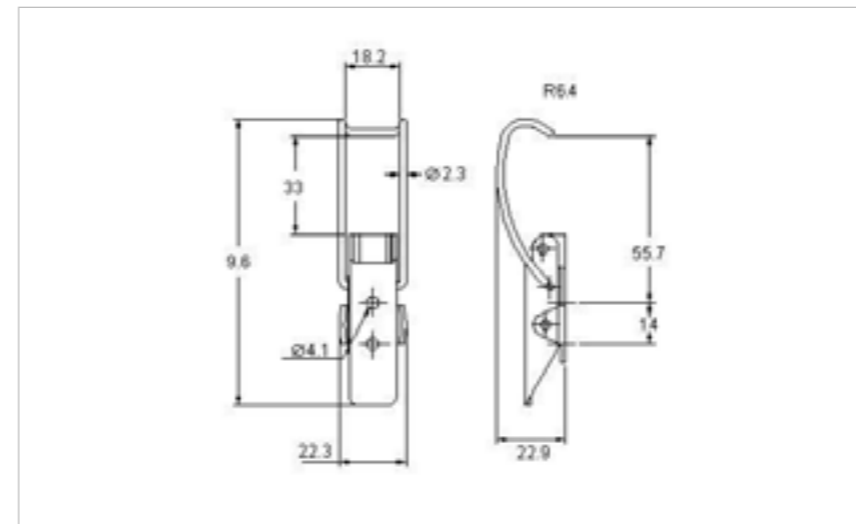

FOR FURTHER PRODUCT INFO AND PRICING

LIGHT DUTY SPRING