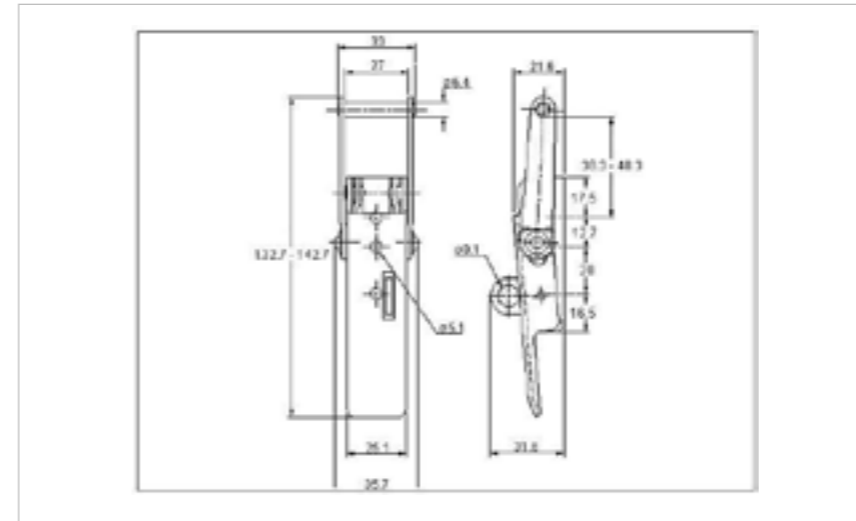

FOR FURTHER PRODUCT INFO AND PRICING

MEDIUM DUTY ADJUSTABLE