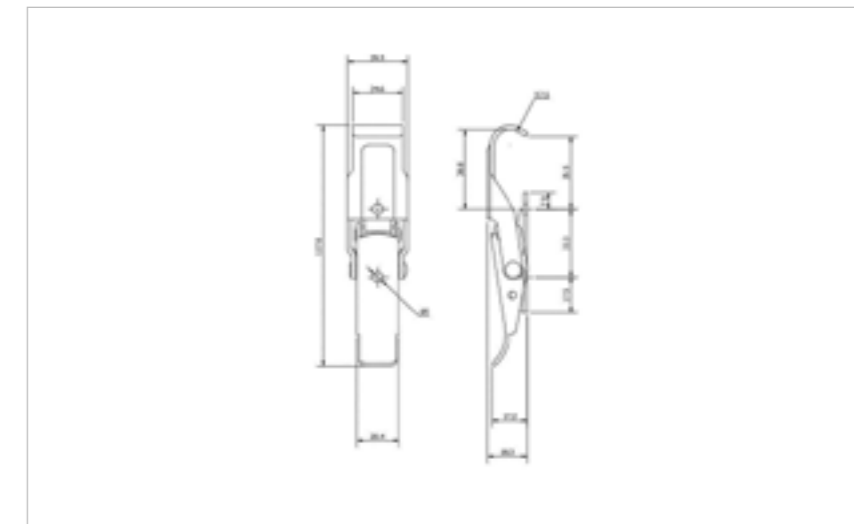

FOR FURTHER PRODUCT INFO AND PRICING