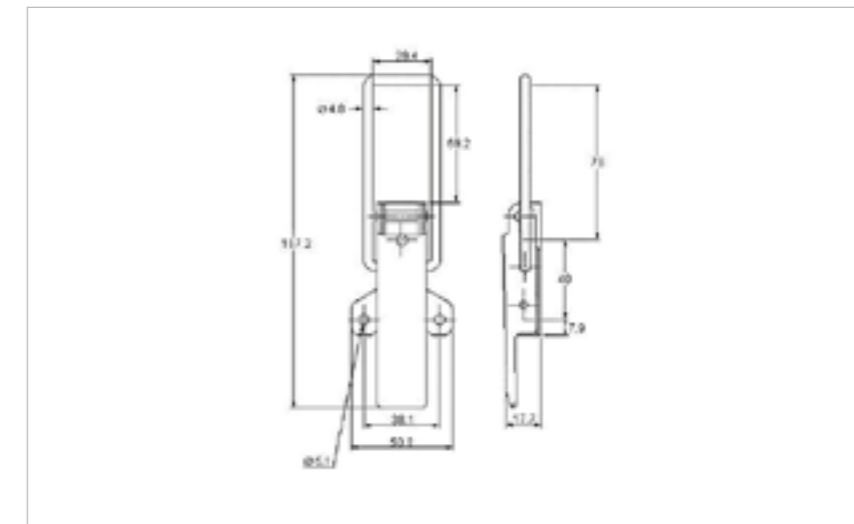

FOR FURTHER PRODUCT INFO AND PRICING