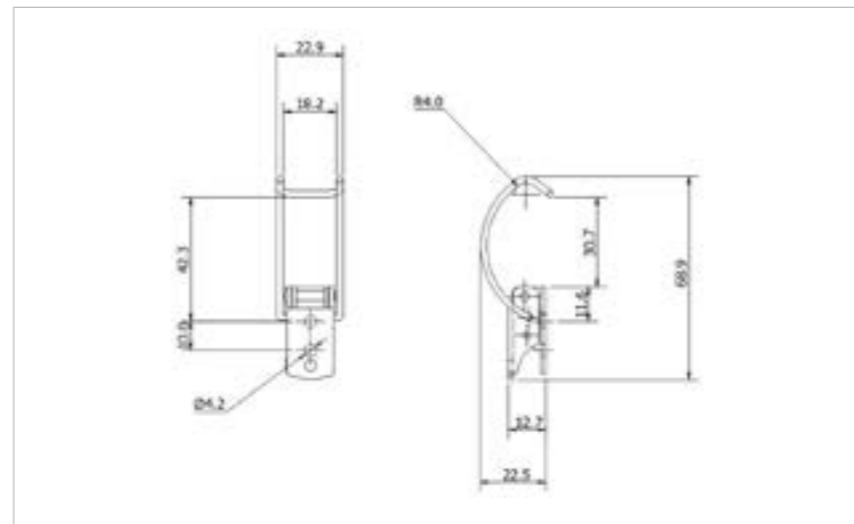

FOR FURTHER PRODUCT INFO AND PRICING

LIGHT DUTY SPRING