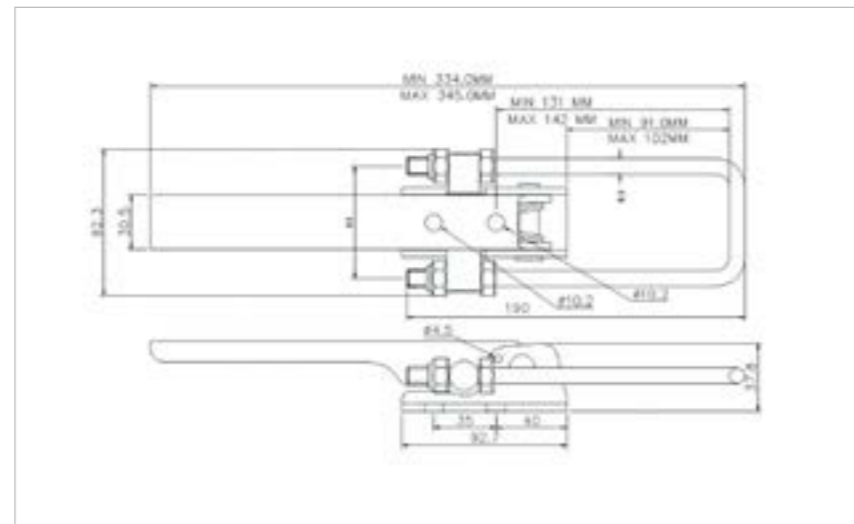

SUPER HEAVY DUTY ADJUSTABLE

490-9000/170MSZN

MATERIAL Mild Steel

FINISH Zinc Plate Passivate (Silver Blue)

04-9000MSZN

1167/9SS

FOR FURTHER PRODUCT INFO AND PRICING

SUPER HEAVY DUTY ADJUSTABLE

490-9000/190MSZN

MATERIAL Mild Steel

FINISH Zinc Plate Passivate (Silver Blue)

04-9000MSZN

1167/9SS

FOR FURTHER PRODUCT INFO AND PRICING

SUPER HEAVY DUTY ADJUSTABLE

490-9000/210MSZN

MATERIAL Mild Steel

FINISH Zinc Plate Passivate (Silver Blue)

04-9000MSZN

1167/9SS

FOR FURTHER PRODUCT INFO AND PRICING

SUPER HEAVY DUTY ADJUSTABLE

494-9000/170MSZN

MATERIAL Mild Steel

FINISH Zinc Plate Passivate (Silver Blue)

04-9000MSZN

1167/9SS

FOR FURTHER PRODUCT INFO AND PRICING