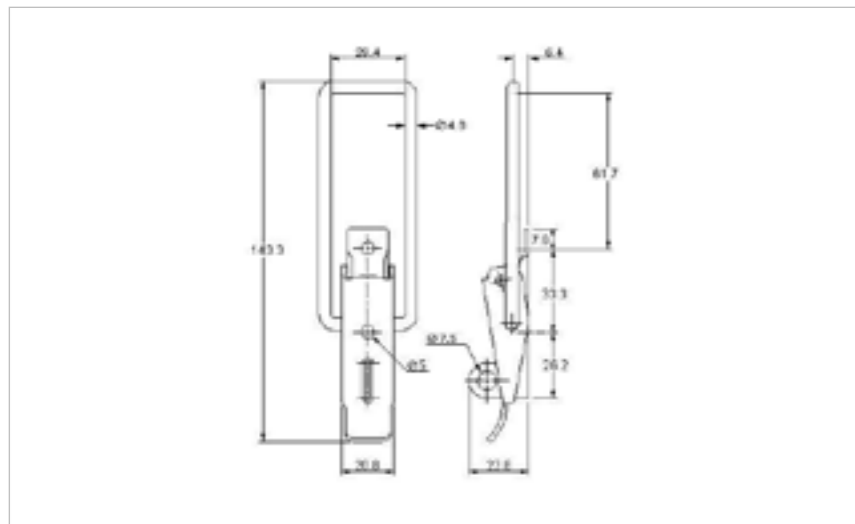

FOR FURTHER PRODUCT INFO AND PRICING

MEDIUM DUTY NON-ADJUSTABLE