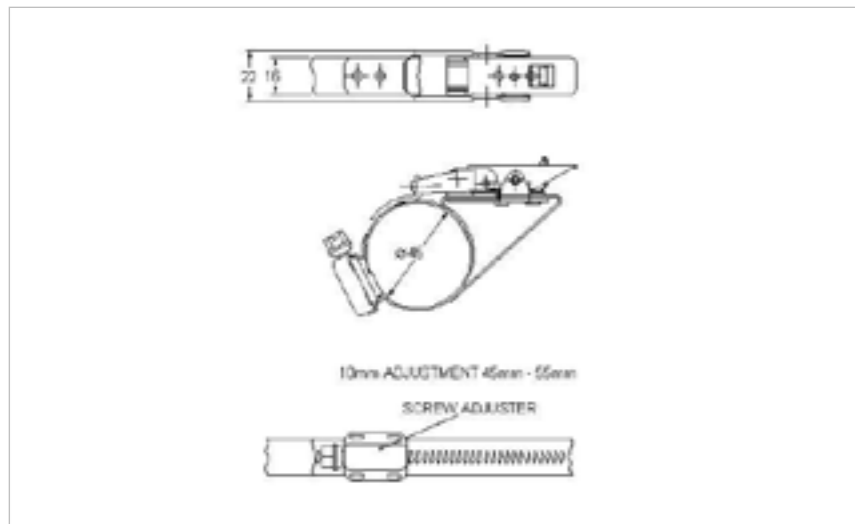

BUY DIRECT FROM THE MANUFACTURER

NO MINIMUM ONLINE ORDER QUANTITY

FOR FURTHER PRODUCT INFO AND PRICING

PLATFORM WITH SAFETY 24MM-195MM