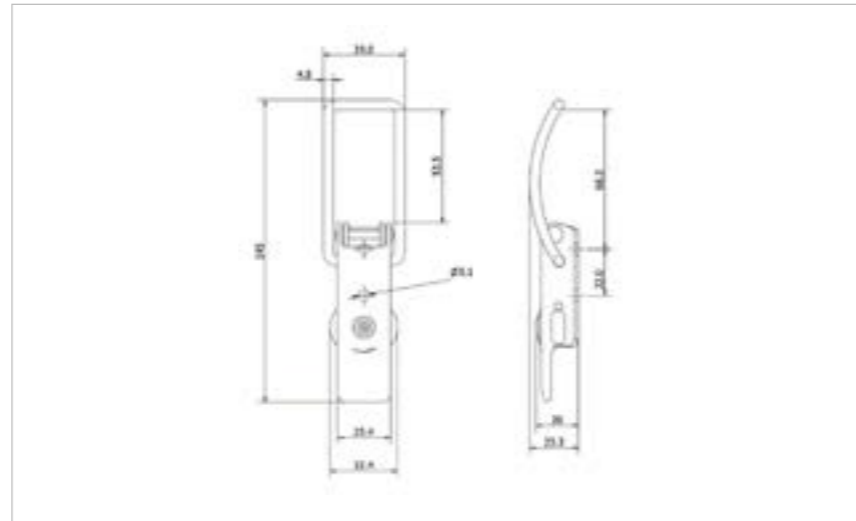

MEDIUM DUTY SPRING

71-2600SS

MATERIAL **Stainless Steel type 304**

FINISH **Natural**

01-1273SS

02-1260SS

FOR FURTHER PRODUCT INFO AND PRICING

MEDIUM DUTY SPRING

320-2556-TORXMSZN

MATERIAL **Mild Steel**

FINISH **Zinc Plate Passivate (Silver Blue)**

00-1260KEY-TORXSL

01-602MSZN

FOR FURTHER PRODUCT INFO AND PRICING

MEDIUM DUTY SPRING

320-2556-TORXSS

MATERIAL **Stainless Steel type 304**

FINISH **Natural**

00-1260KEY-TORXSL

007-1058SS

FOR FURTHER PRODUCT INFO AND PRICING

MEDIUM DUTY SPRING

373-2099MSZN

MATERIAL **Mild Steel**

FINISH **Zinc Plate Passivate (Silver Blue)**

01-502MSZN

01-602MSZN

FOR FURTHER PRODUCT INFO AND PRICING