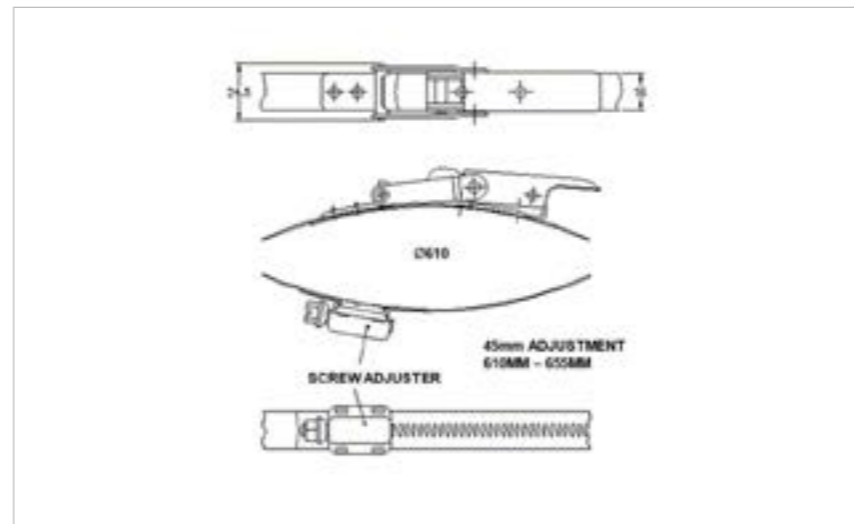

FOR FURTHER PRODUCT INFO AND PRICING

HEAVY DUTY RIGID CLAW 250MM-695MM