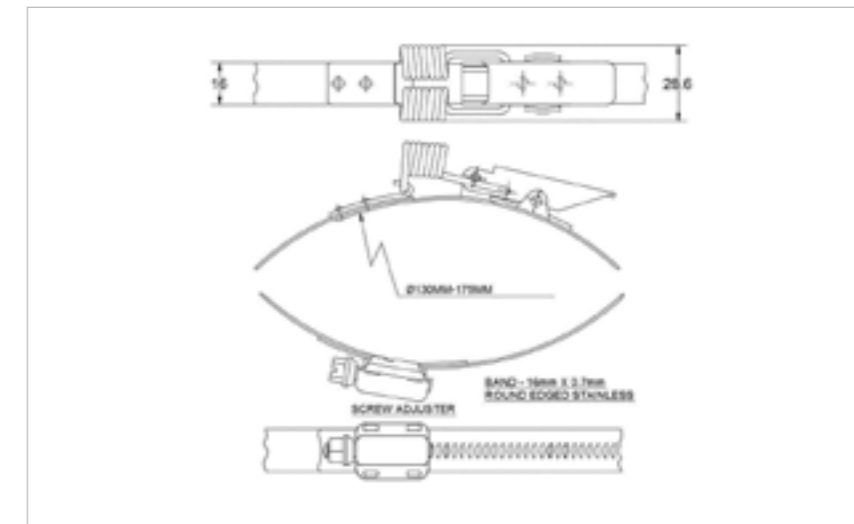

**FOR FURTHER PRODUCT INFO AND PRICING**

SPRING CLAW 70MM-375MM

**27SPG-HT130-175SS**

MATERIAL **Stainless Steel type 304**

FINISH **Natural**

**1**  
THE WORLD'S NO.1 MANUFACTURER OF OVER CENTRE LATCHES

**WORLDWIDE DELIVERY**