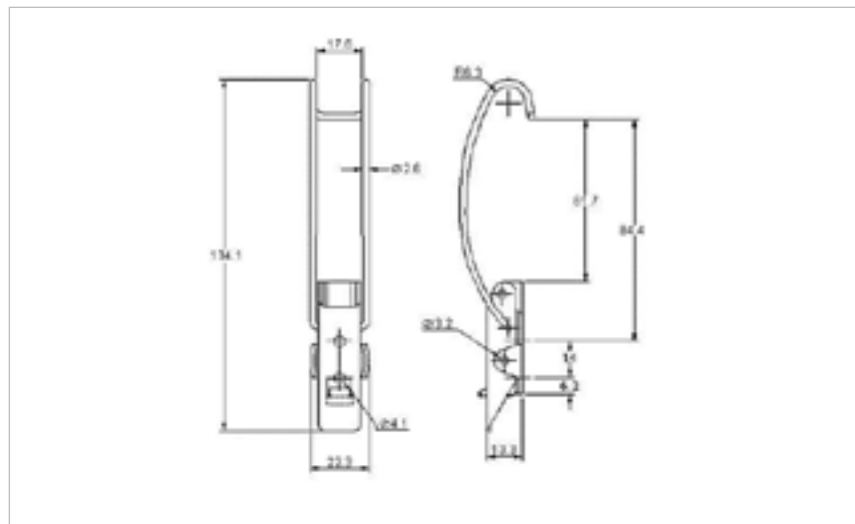

613/7SS

613/9SS

FOR FURTHER PRODUCT INFO AND PRICING

LIGHT DUTY SPRING