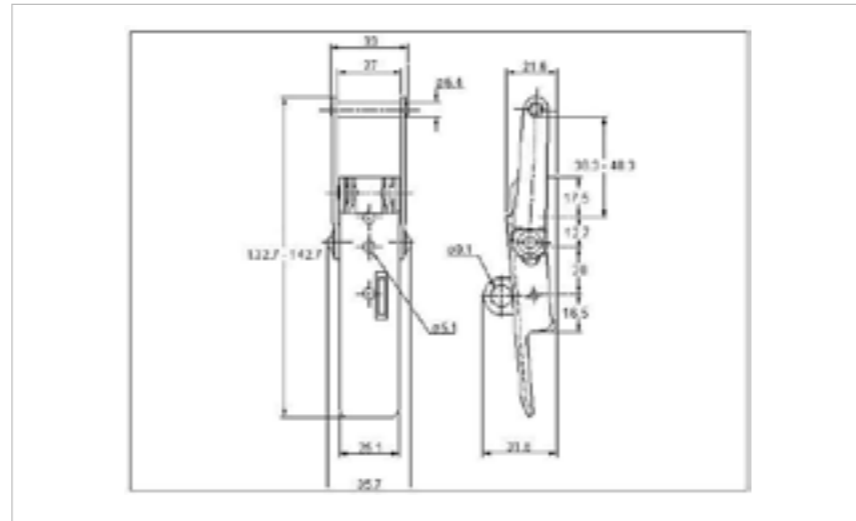

NO MINIMUM ONLINE ORDER QUANTITY

FOR FURTHER PRODUCT INFO AND PRICING

MEDIUM DUTY ADJUSTABLE