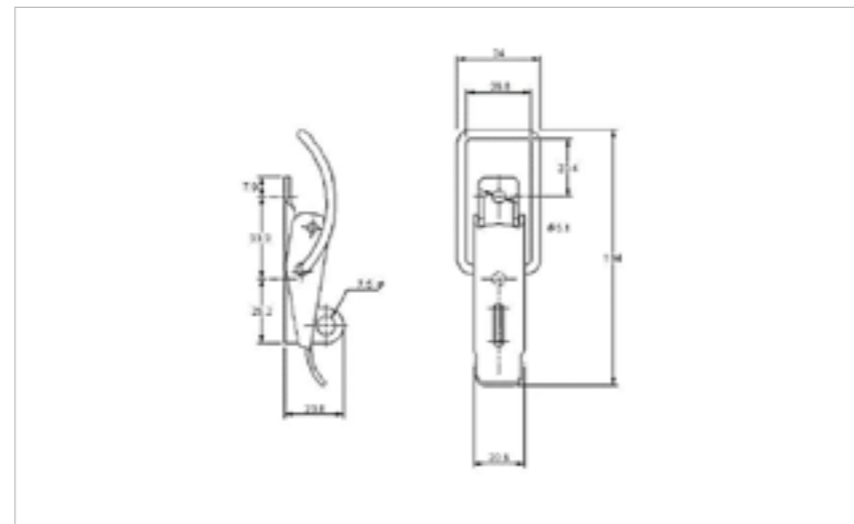

FOR FURTHER PRODUCT INFO AND PRICING

MEDIUM DUTY SPRING