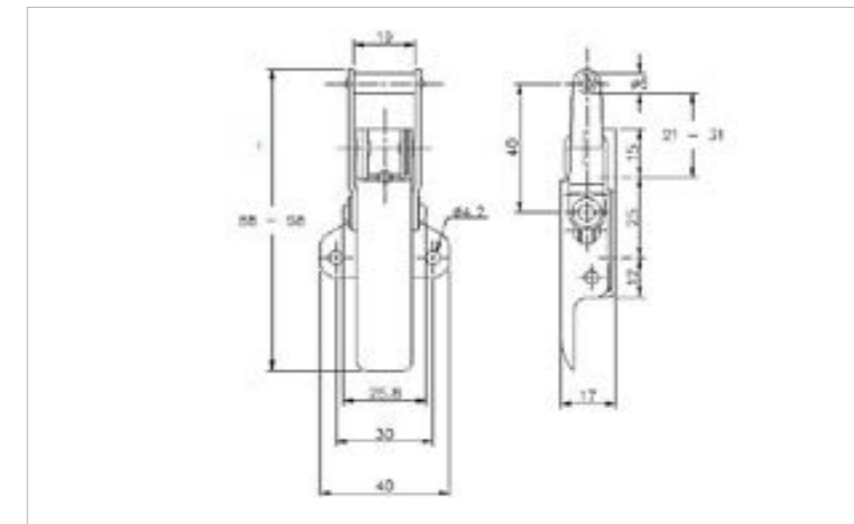

## 60-1610MSZN/YP

**MATERIAL** Mild Steel

**FINISH** Zinc Plate Passivate (Yellow)

007-655CSZN/YP

01-655CSZN/YP

**FOR FURTHER PRODUCT INFO AND PRICING**

MEDIUM DUTY ADJUSTABLE