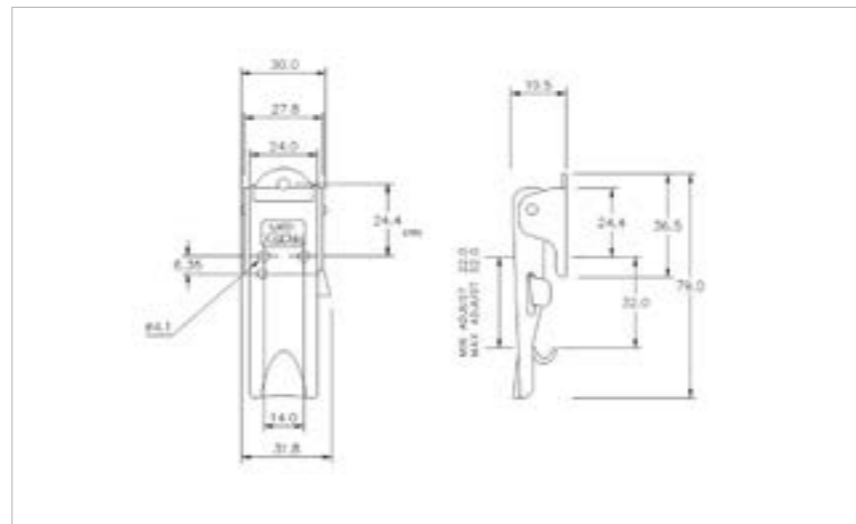

FOR FURTHER PRODUCT INFO AND PRICING

LIGHT DUTY ADJUSTABLE