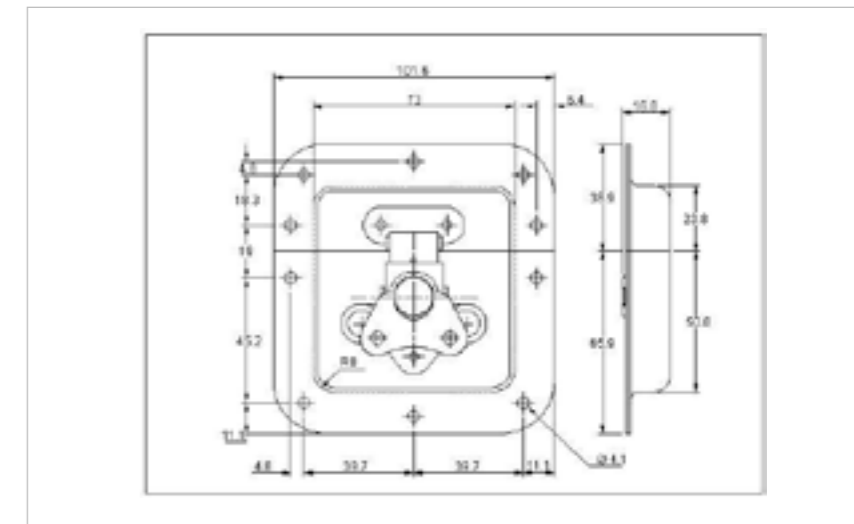

WORLDWIDE DELIVERY

BUY DIRECT FROM THE MANUFACTURER

FOR FURTHER PRODUCT INFO AND PRICING