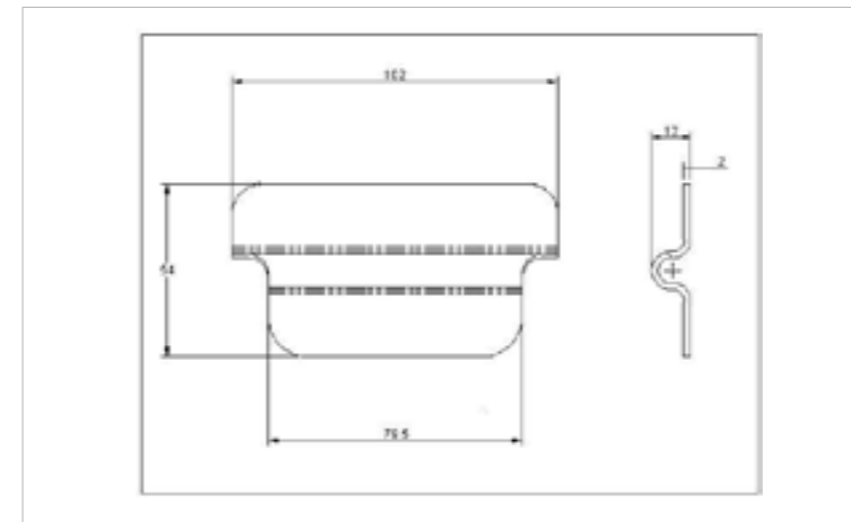

FOR FURTHER PRODUCT INFO AND PRICING