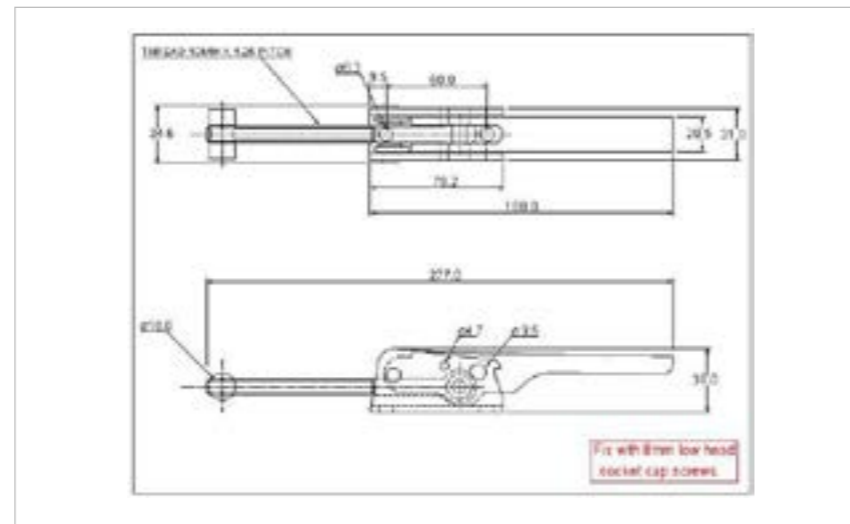

00-663/3M10/316SS

04-4000/316SS

**FOR FURTHER PRODUCT INFO AND PRICING**

HEAVY DUTY ADJUSTABLE

**43-4000/150MSZN**

MATERIAL **Mild Steel**

FINISH **Zinc Plate Passivate (Silver Blue)**

04-4000MSZN