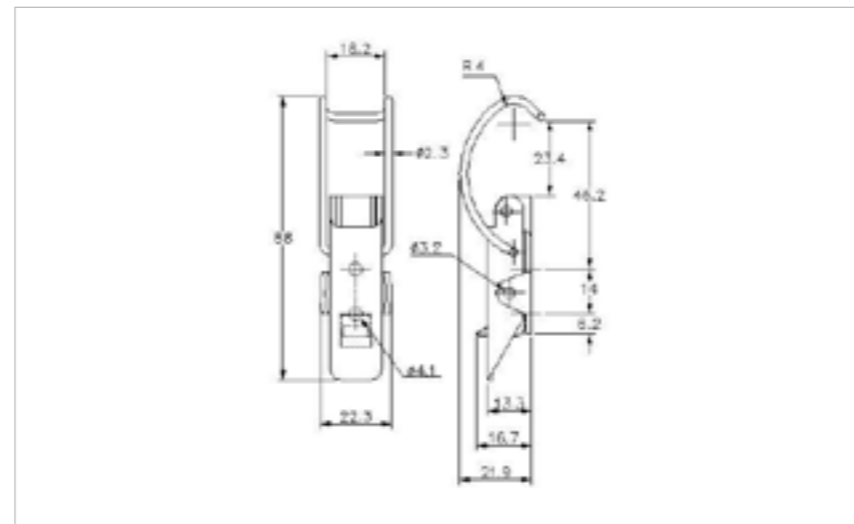

FOR FURTHER PRODUCT INFO AND PRICING

LIGHT DUTY SPRING