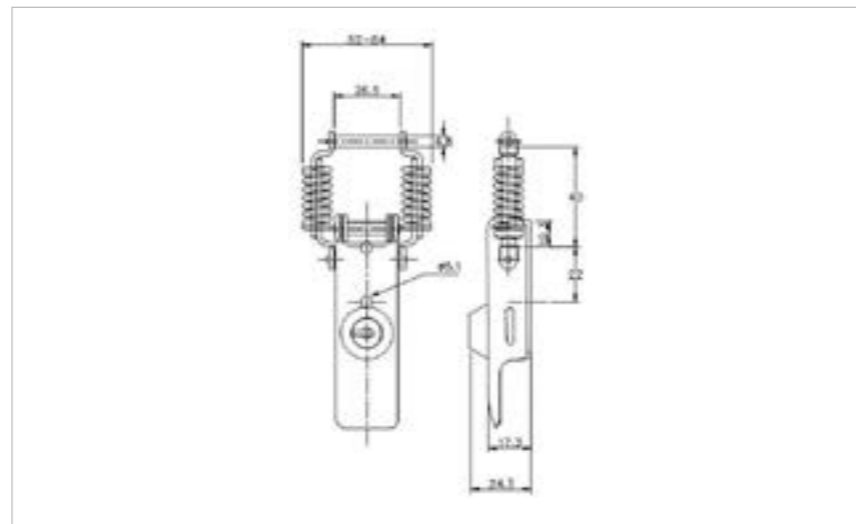

FOR FURTHER PRODUCT INFO AND PRICING