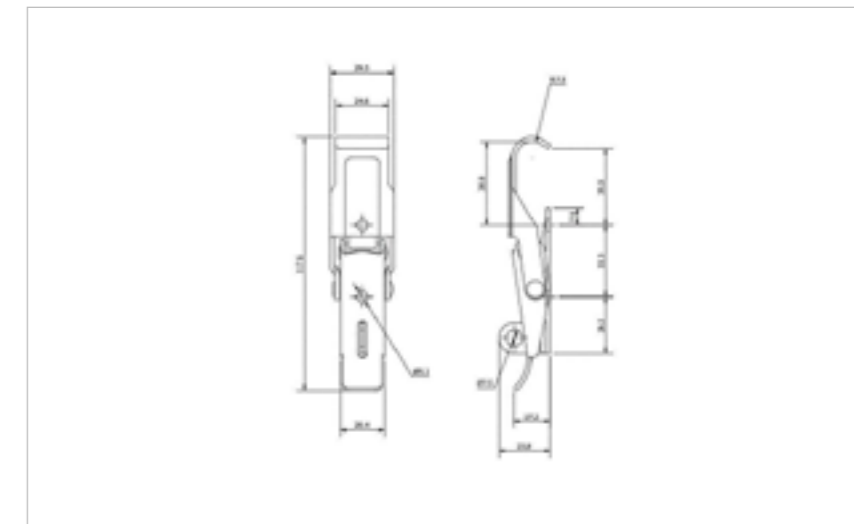

FOR FURTHER PRODUCT INFO AND PRICING