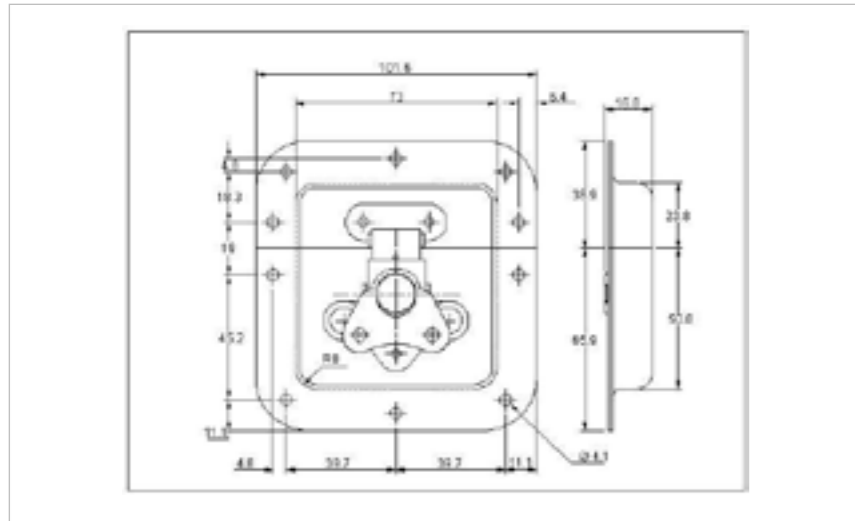

NO MINIMUM ONLINE ORDER QUANTITY

1 THE WORLD'S NO.1 MANUFACTURER OF OVER CENTRE LATCHES

FOR FURTHER PRODUCT INFO AND PRICING