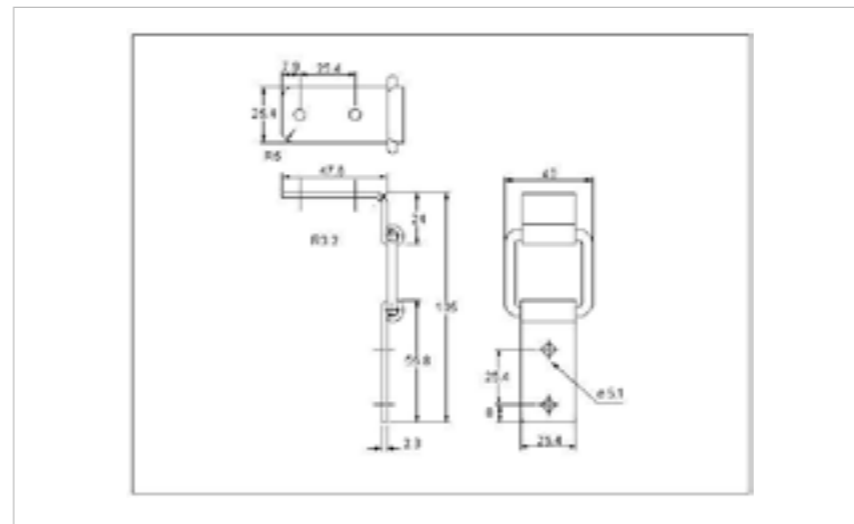

BUY DIRECT FROM THE MANUFACTURER

NO MINIMUM ONLINE ORDER QUANTITY

FOR FURTHER PRODUCT INFO AND PRICING