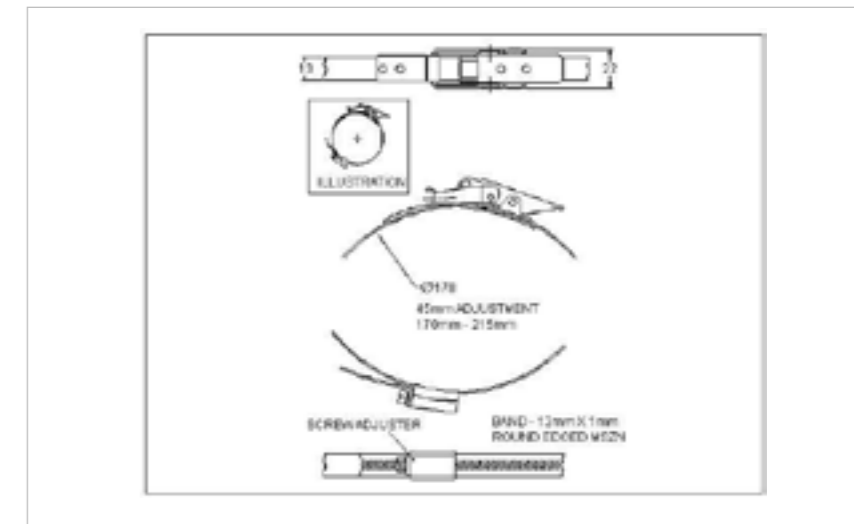

613/7SS

613/9SS

**FOR
FURTHER
PRODUCT
INFO AND
PRICING**