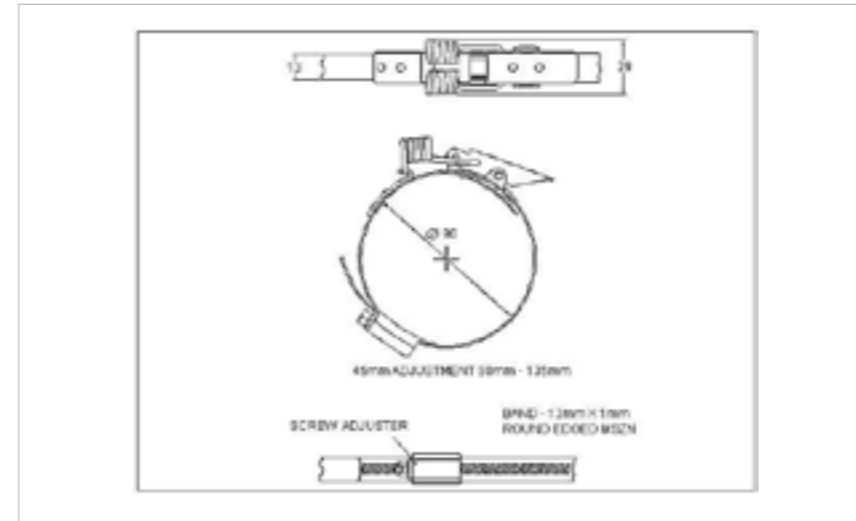

BUY DIRECT FROM THE MANUFACTURER

NO MINIMUM ONLINE ORDER QUANTITY

FOR FURTHER PRODUCT INFO AND PRICING

SPRING CLAW 70MM-375MM

27SPG-HGR130-175ZN