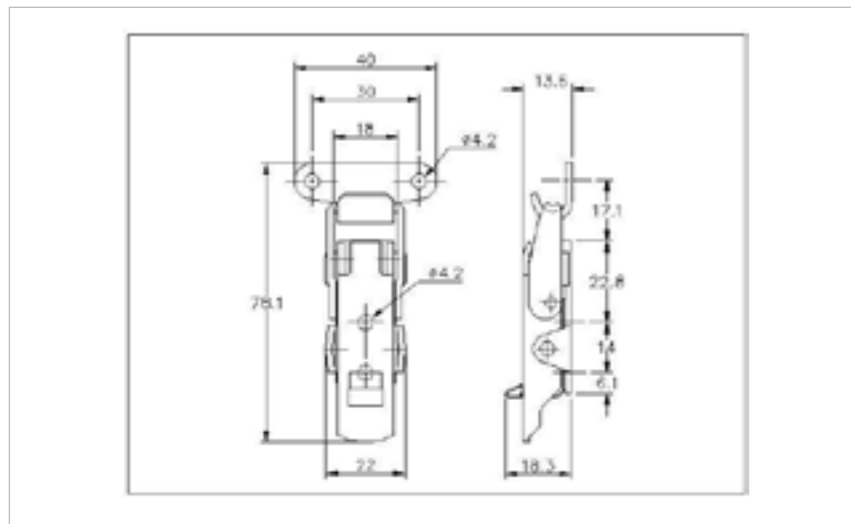

## 270-600MSZN/YP

**MATERIAL** Mild Steel  
**FINISH** Zinc Plate Passivate (Yellow)

02-1123MSZN/YP

03-1123MSZN/YP

**FOR FURTHER PRODUCT INFO AND PRICING**

PROLATCHES