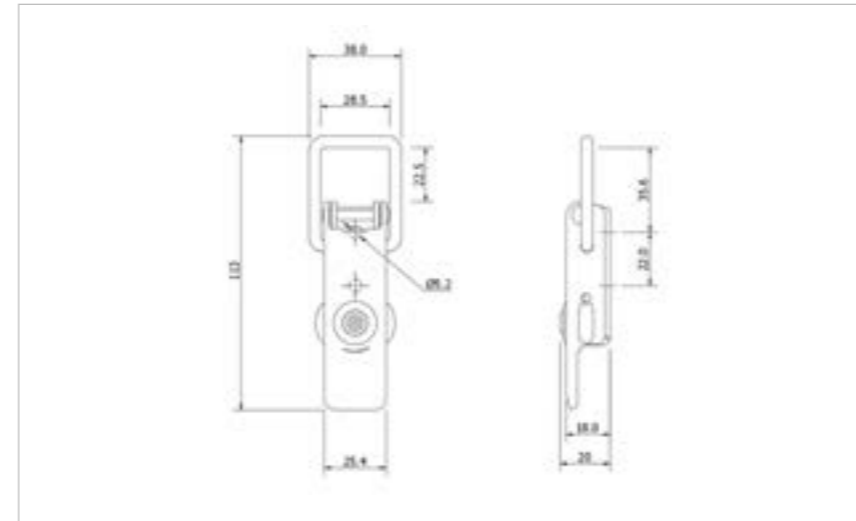

FOR FURTHER PRODUCT INFO AND PRICING