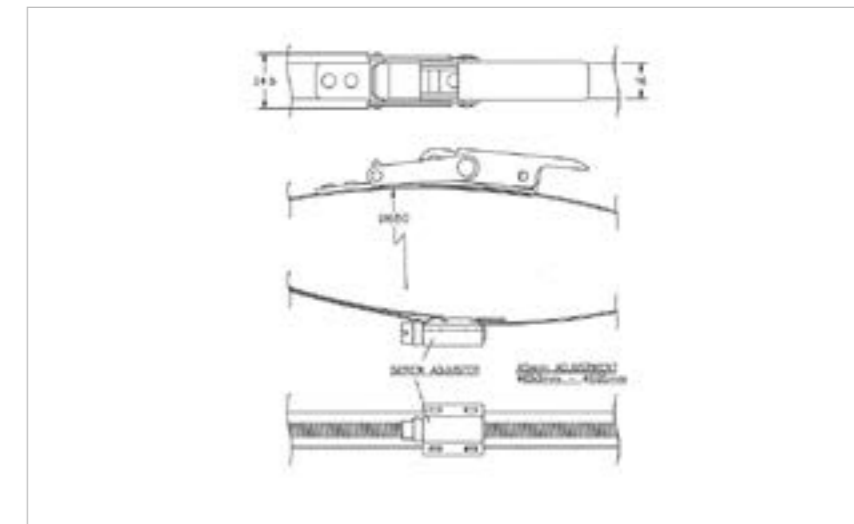

1
THE WORLD'S NO.1
MANUFACTURER
OF OVER CENTRE
LATCHES

FOR FURTHER PRODUCT INFO AND PRICING