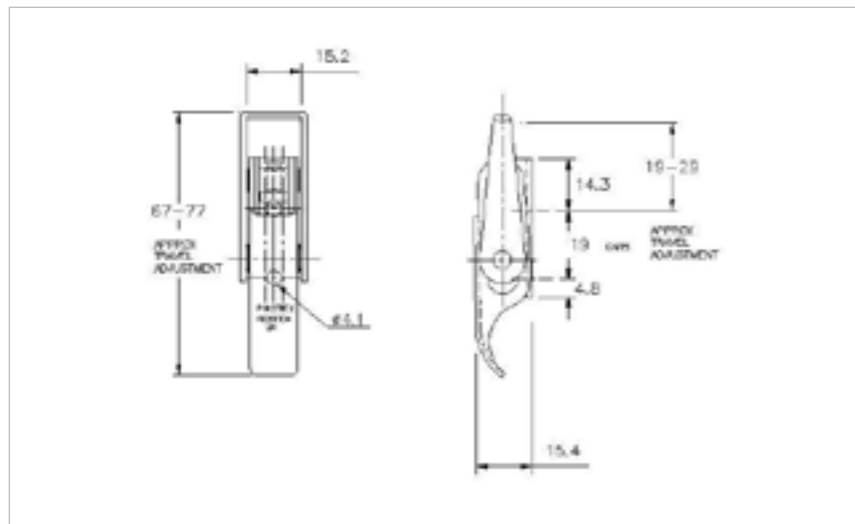

FOR FURTHER PRODUCT INFO AND PRICING

LIGHT DUTY ADJUSTABLE