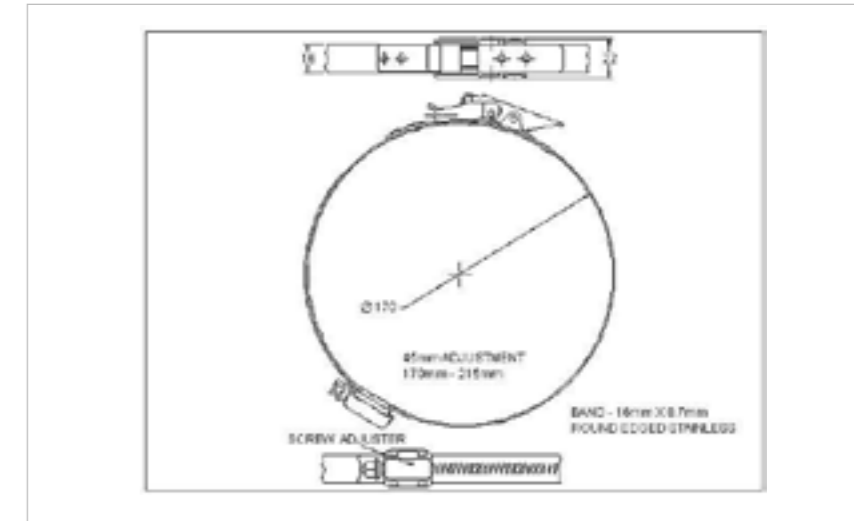

613/7SS

613/9SS

i
**FOR
FURTHER
PRODUCT
INFO AND
PRICING**