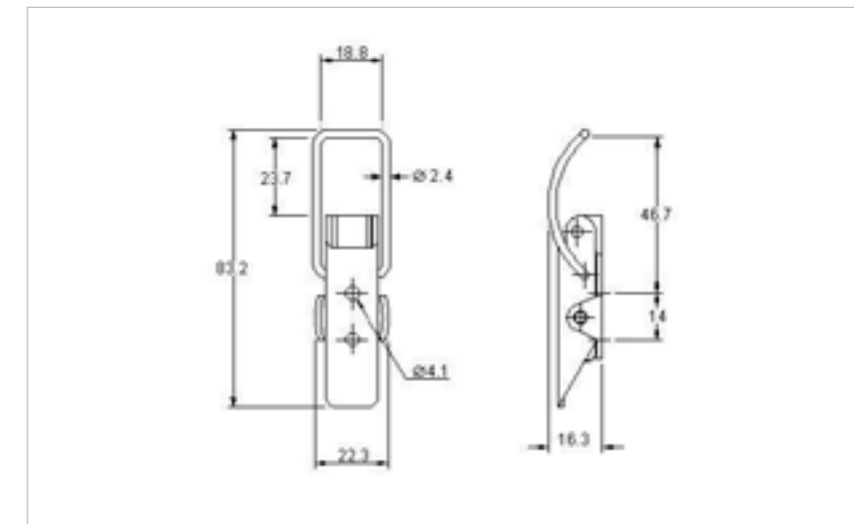

FOR FURTHER PRODUCT INFO AND PRICING