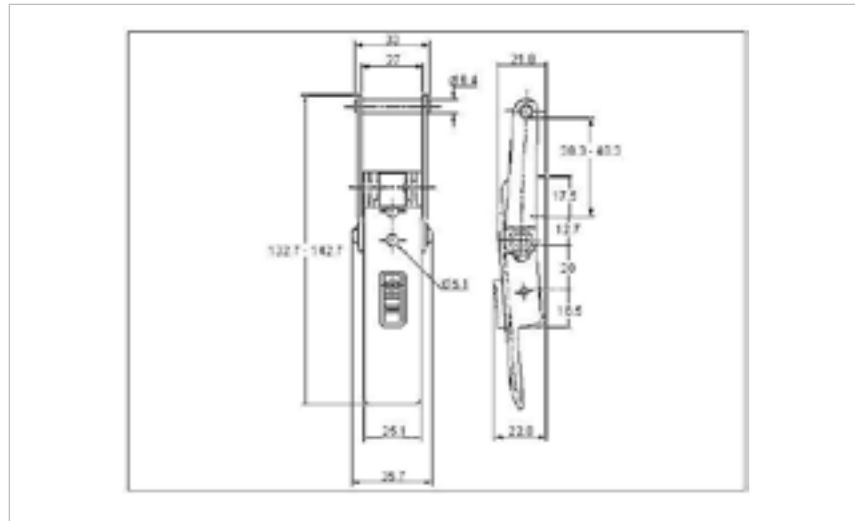

FOR FURTHER PRODUCT INFO AND PRICING

MEDIUM DUTY ADJUSTABLE