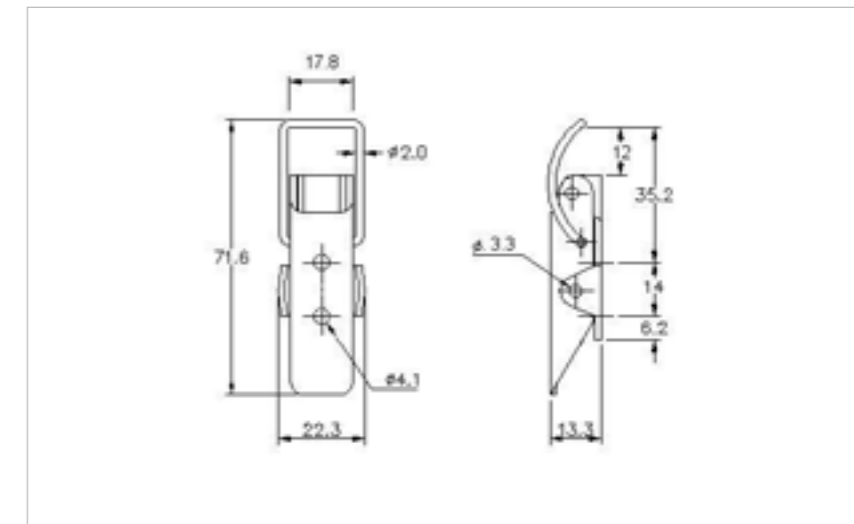

FOR FURTHER PRODUCT INFO AND PRICING