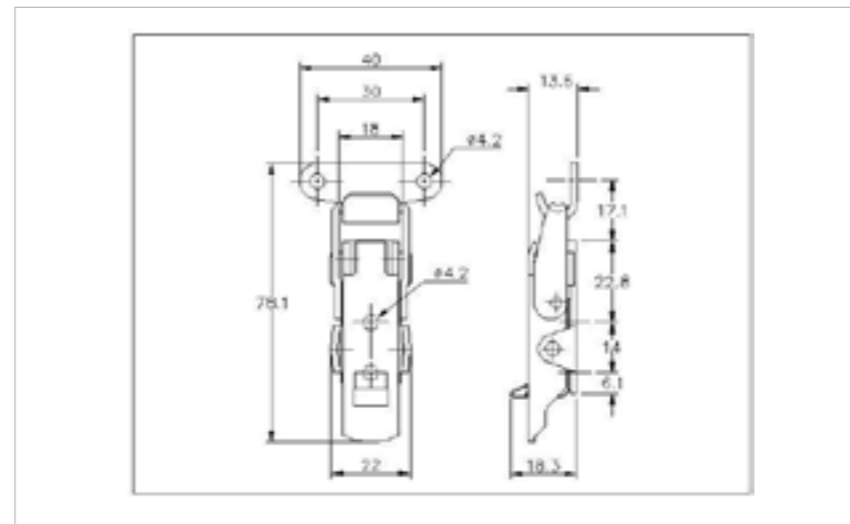

FOR FURTHER PRODUCT INFO AND PRICING