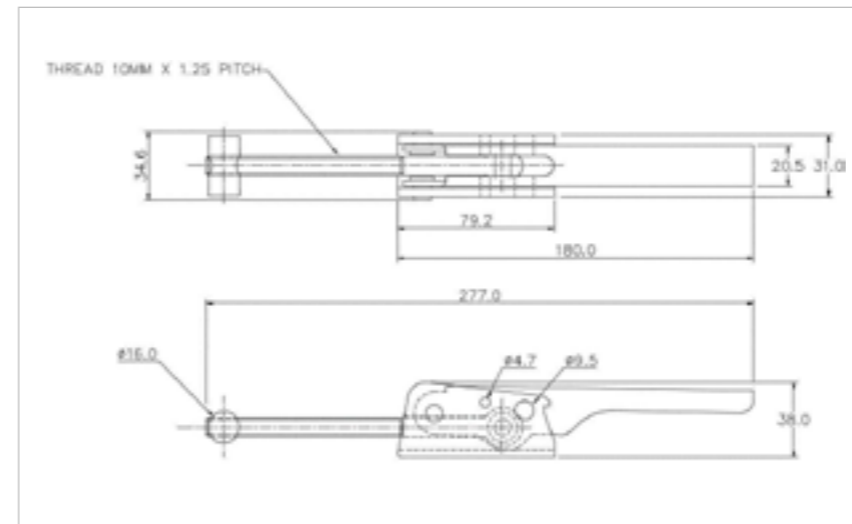

1167/7SS

**FOR FURTHER PRODUCT INFO AND PRICING**

HEAVY DUTY ADJUSTABLE

**43-4000/150SFBMSZN**

MATERIAL **Self Finish Base**

FINISH **Zinc Plate Passivate (Silver Blue)**

00-663/3M10MSZN

04-4000NHMSSF