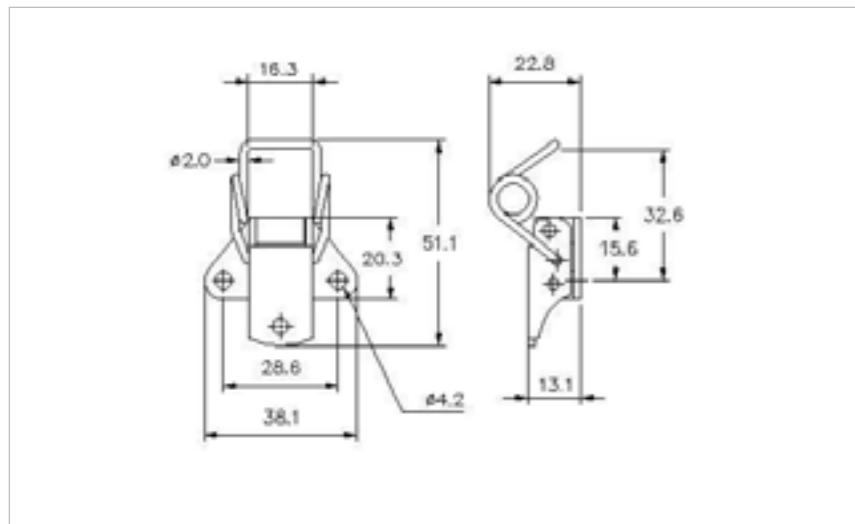

FOR FURTHER PRODUCT INFO AND PRICING

LIGHT DUTY SPRING