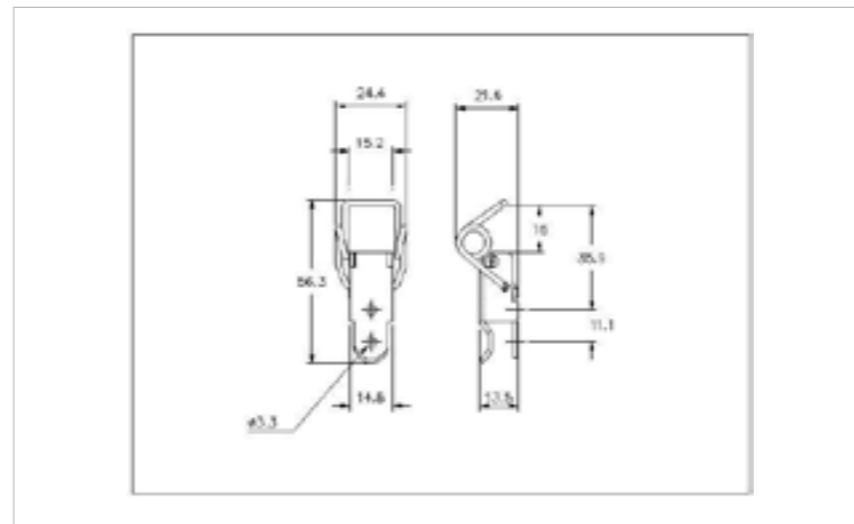

01-504MSZN

01-1658MSZN

FOR FURTHER PRODUCT INFO AND PRICING

LIGHT DUTY SPRING