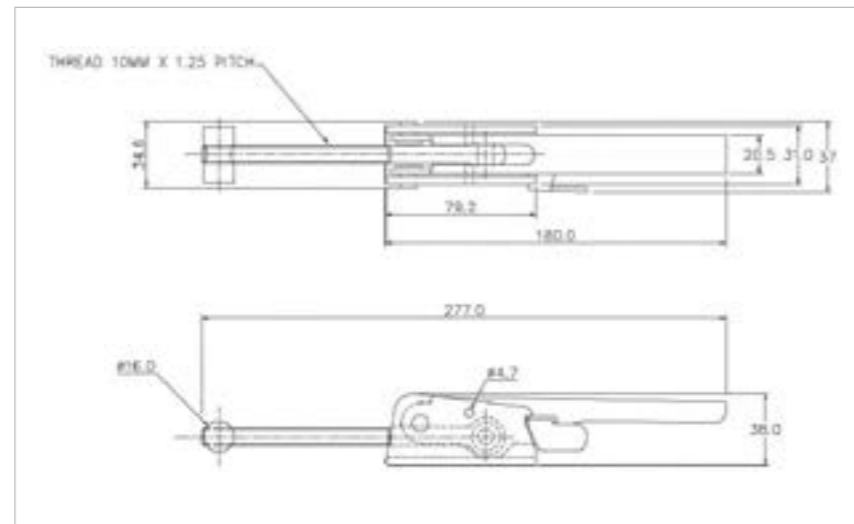

FOR FURTHER PRODUCT INFO AND PRICING

HEAVY DUTY ADJUSTABLE