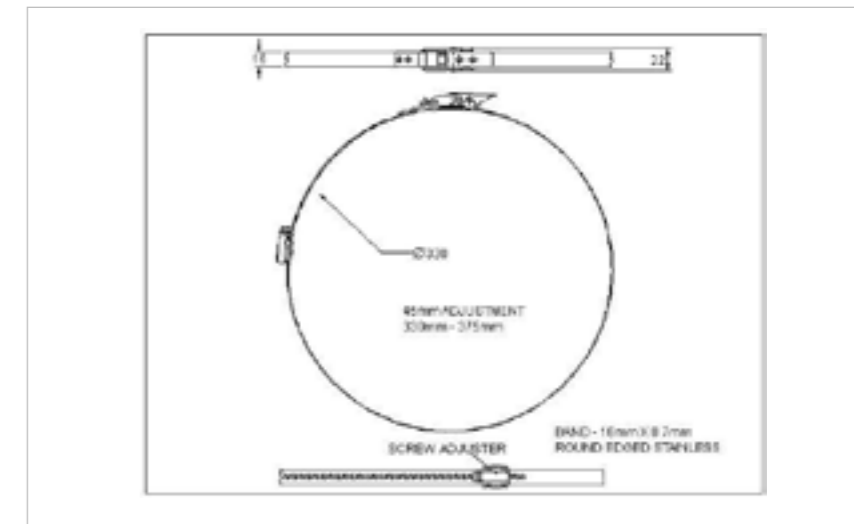

FOR FURTHER PRODUCT INFO AND PRICING