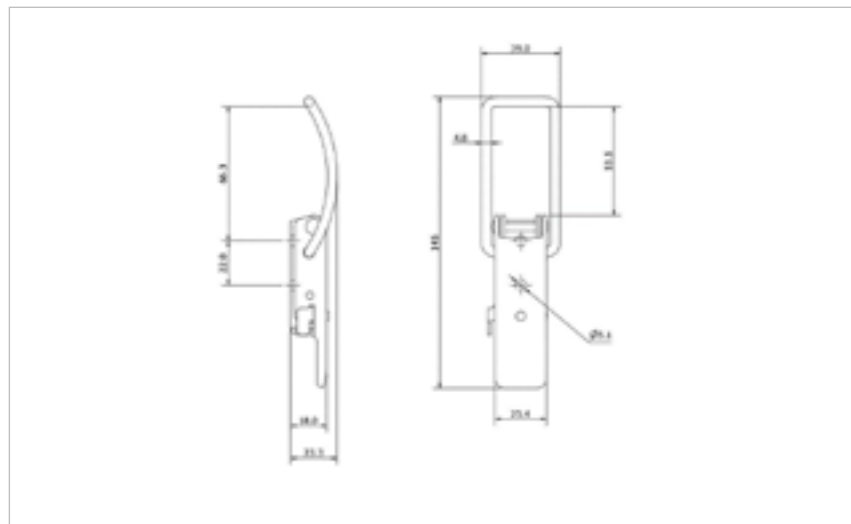

FOR FURTHER PRODUCT INFO AND PRICING