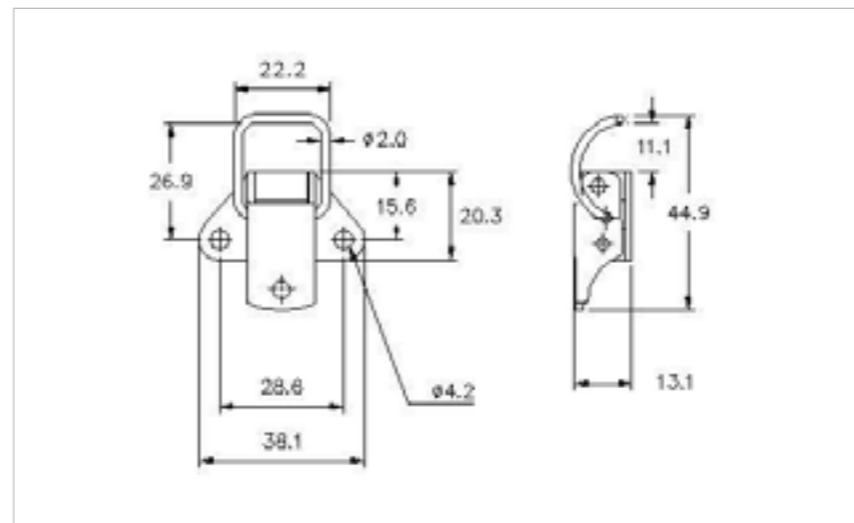

FOR FURTHER PRODUCT INFO AND PRICING

LIGHT DUTY SPRING