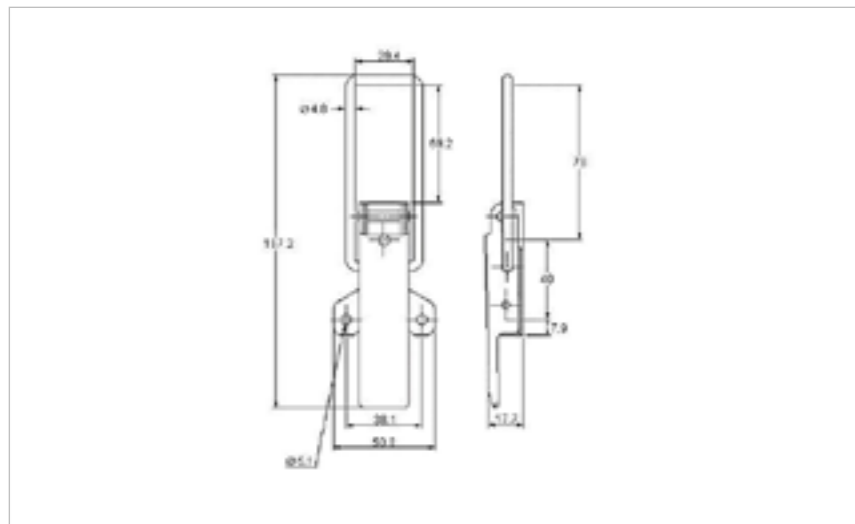

FOR FURTHER PRODUCT INFO AND PRICING