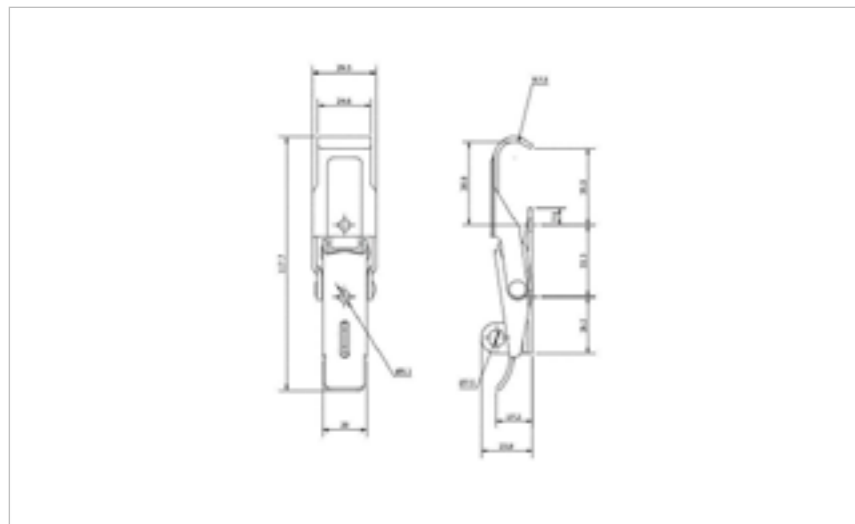

i
FOR FURTHER
PRODUCT
INFO AND
PRICING

MEDIUM DUTY NON-ADJUSTABLE