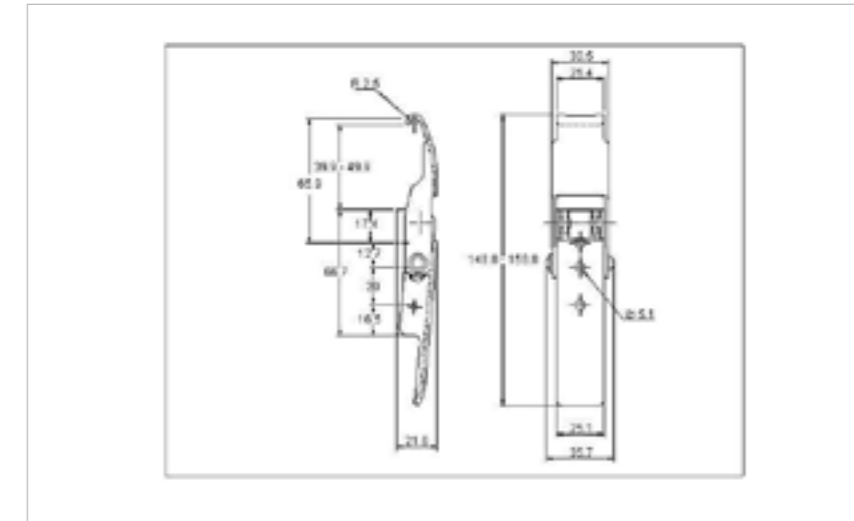

FOR FURTHER PRODUCT INFO AND PRICING