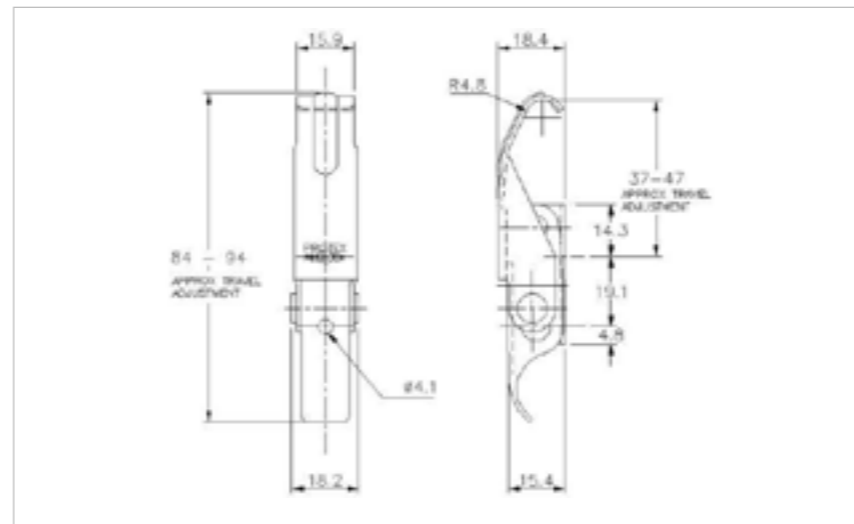

1 THE WORLD'S NO.1 MANUFACTURER OF OVER CENTRE LATCHES

WORLDWIDE DELIVERY

FOR FURTHER PRODUCT INFO AND PRICING

LIGHT DUTY ADJUSTABLE