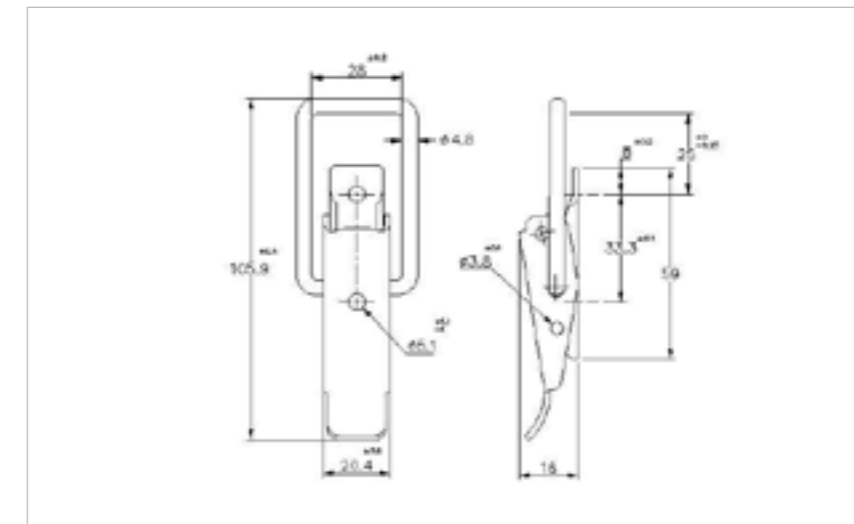

FOR FURTHER PRODUCT INFO AND PRICING