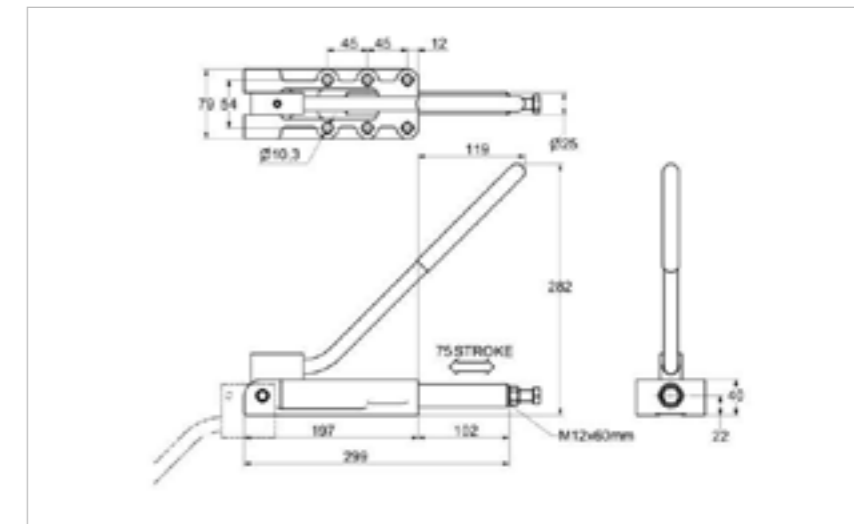

i
FOR FURTHER
PRODUCT
INFO AND
PRICING