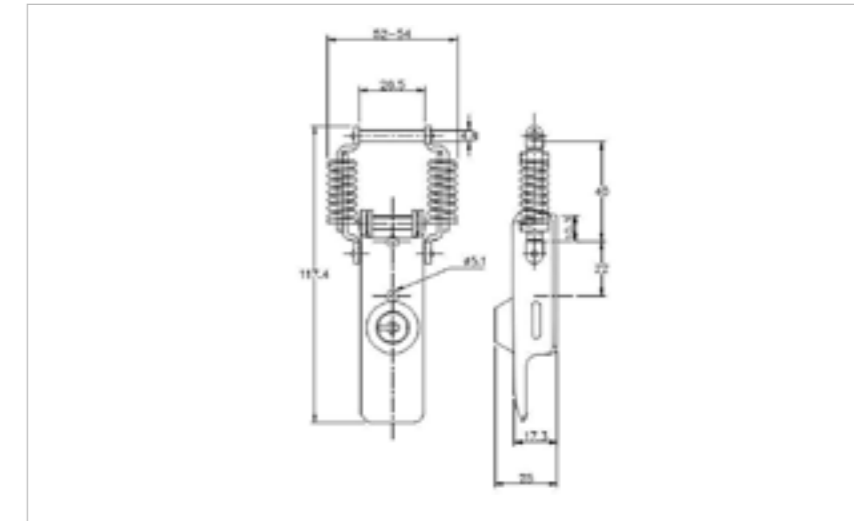

00-1260KEY-TORXSL

007-1058SS

**FOR FURTHER PRODUCT INFO AND PRICING**

MEDIUM DUTY SPRING

**373-2099MSZN**

MATERIAL **Mild Steel**

FINISH **Zinc Plate Passivate (Silver Blue)**

01-502MSZN