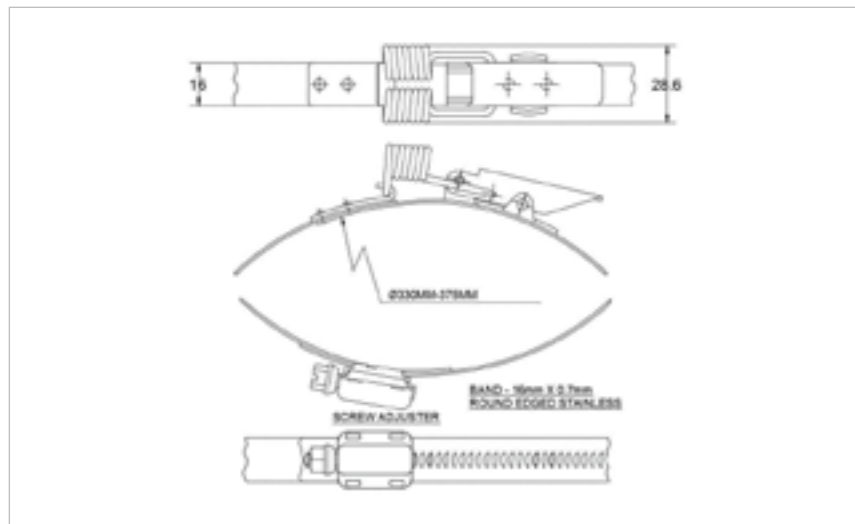

## 27SPG-HT330-375SS

**MATERIAL** Stainless Steel type 304

**FINISH** Natural

**FOR FURTHER PRODUCT INFO AND PRICING**

**HEAVY DUTY RIGID CLAW 250MM-695MM**