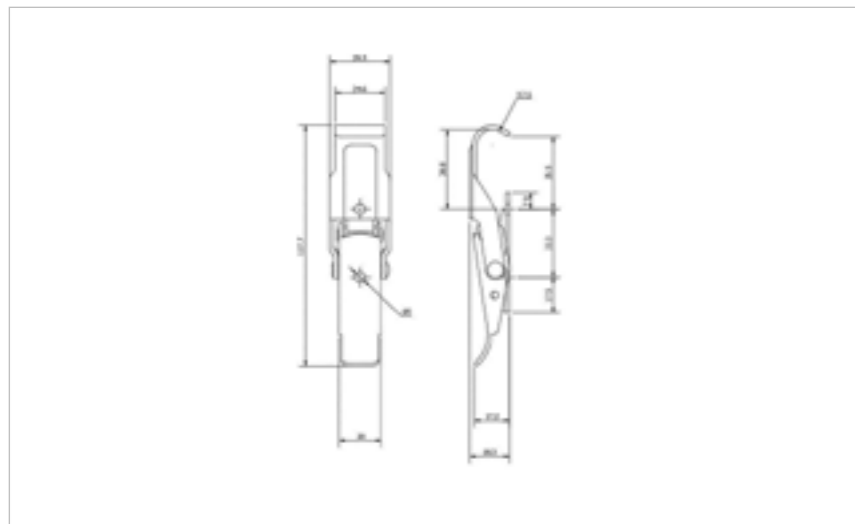

502/7SS

502/9SS

FOR FURTHER PRODUCT INFO AND PRICING

MEDIUM DUTY NON-ADJUSTABLE