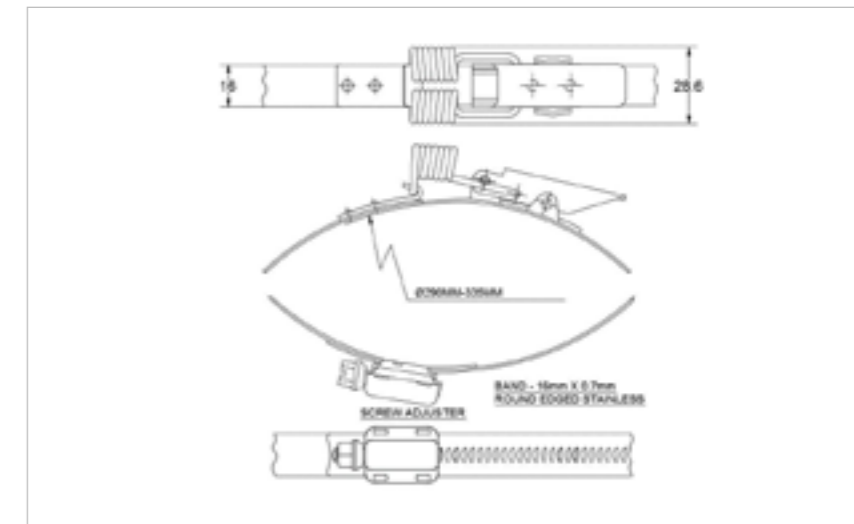

FOR FURTHER PRODUCT INFO AND PRICING