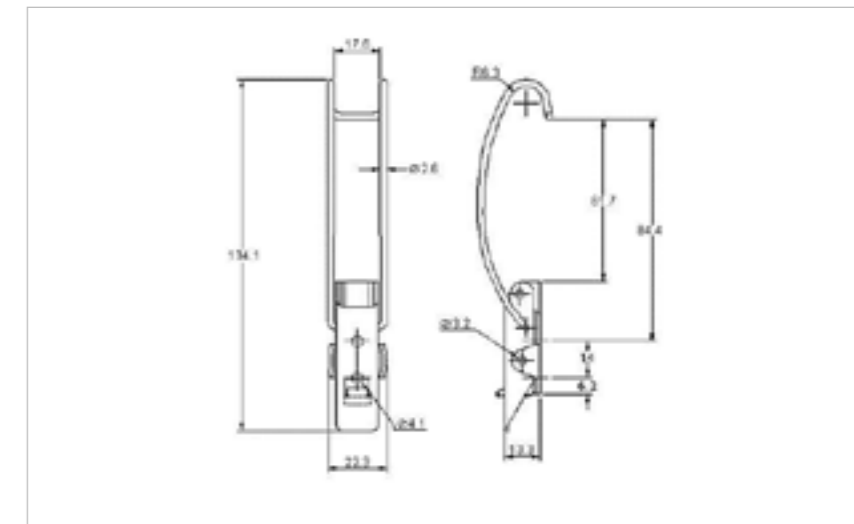

613/7SS

613/9SS

FOR FURTHER PRODUCT INFO AND PRICING