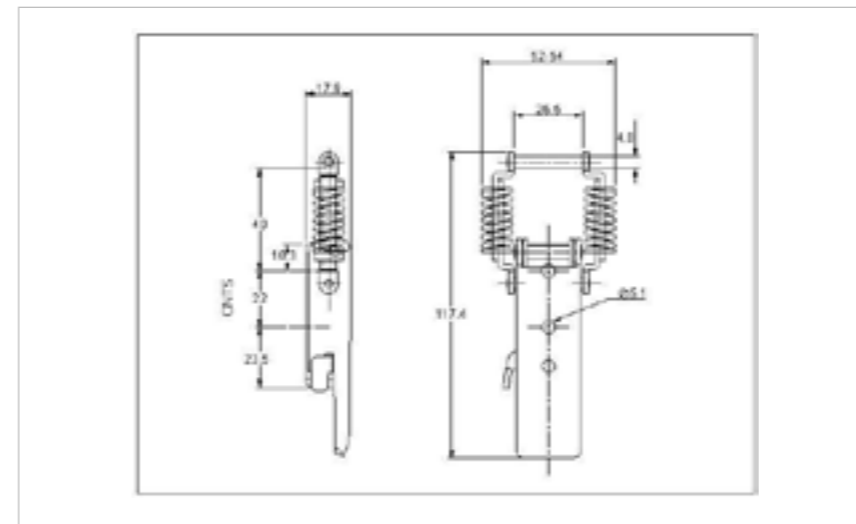

MEDIUM DUTY SPRING

36-1163SS

MATERIAL **Stainless Steel type 304**

FINISH **Natural**

007-1058SS

01-502SS

FOR FURTHER PRODUCT INFO AND PRICING

MEDIUM DUTY SPRING

38-2099MSZN

MATERIAL **Mild Steel**

FINISH **Zinc Plate Passivate (Silver Blue)**

01-502MSZN

01-602NHMSSF

FOR FURTHER PRODUCT INFO AND PRICING

MEDIUM DUTY SPRING

38-2099SS

MATERIAL **Stainless Steel type 304**

FINISH **Natural**

01-602NHSS

01-502SS

FOR FURTHER PRODUCT INFO AND PRICING

MEDIUM DUTY SPRING

38-2556MSZN

MATERIAL **Mild Steel**

FINISH **Zinc Plate Passivate (Silver Blue)**

007-1058MSZN

01-502MSZN

FOR FURTHER PRODUCT INFO AND PRICING