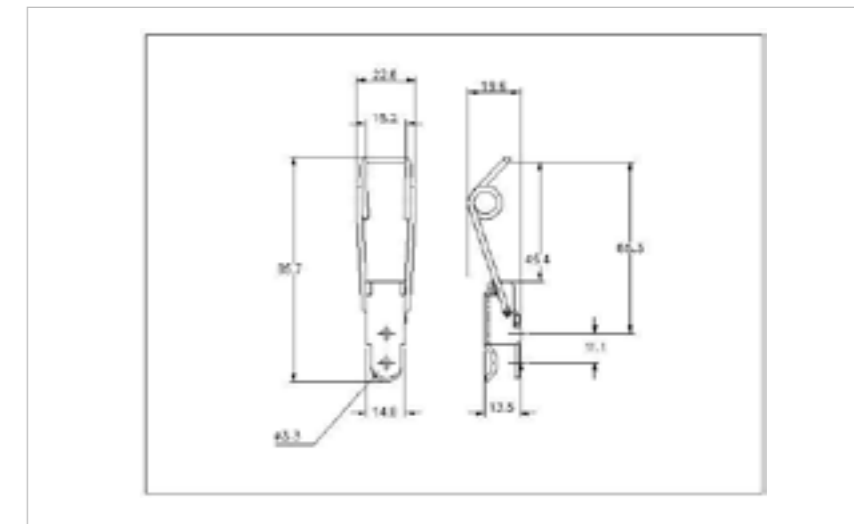

01-504SS

01-1658SS

**FOR
FURTHER
PRODUCT
INFO AND
PRICING**