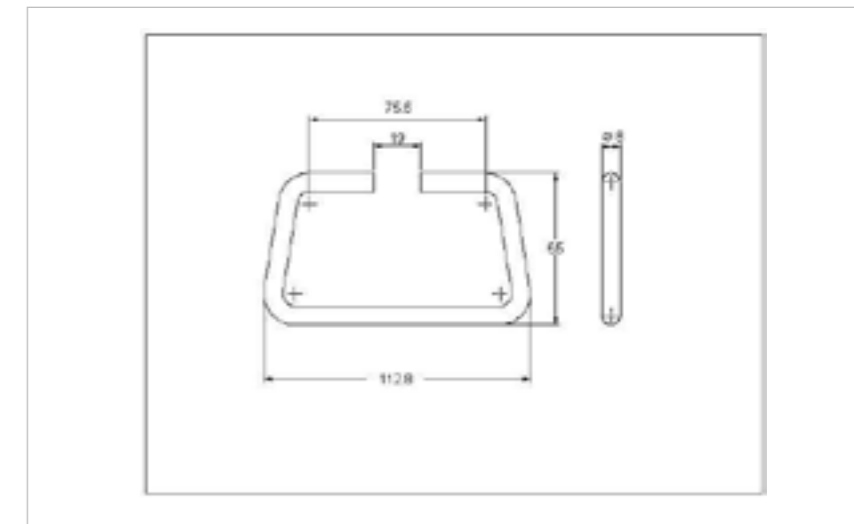

**FOR FURTHER
PRODUCT
INFO AND
PRICING**