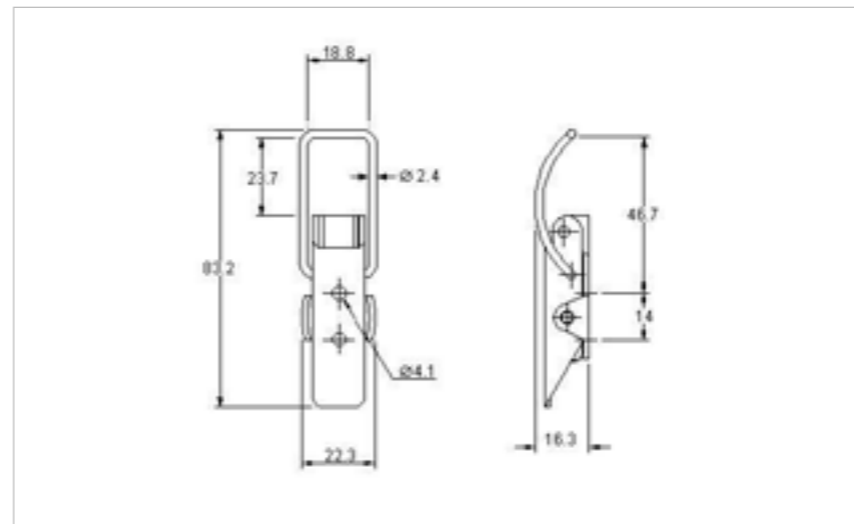

FOR FURTHER PRODUCT INFO AND PRICING

LIGHT DUTY SPRING