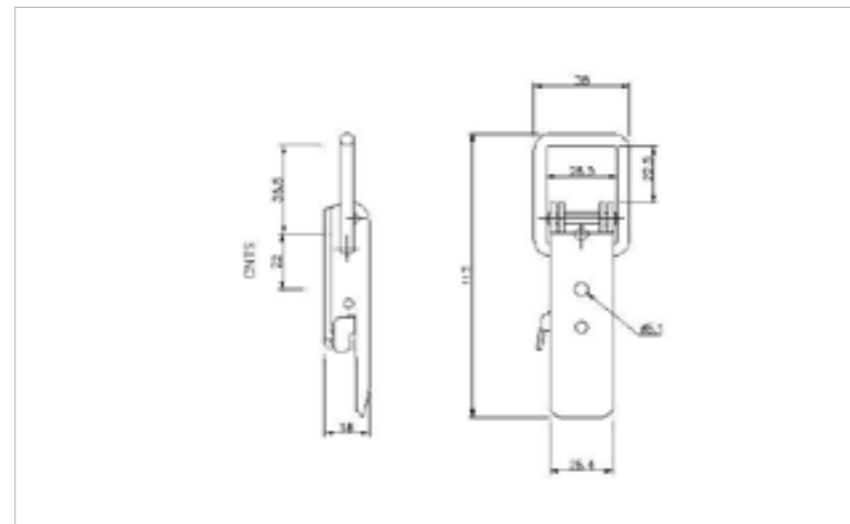

## 38-1260MSZN

**MATERIAL** Mild Steel

**FINISH** Zinc Plate Passivate (Silver Blue)

**i**  
**FOR FURTHER PRODUCT INFO AND PRICING**

**MEDIUM DUTY NON-ADJUSTABLE**