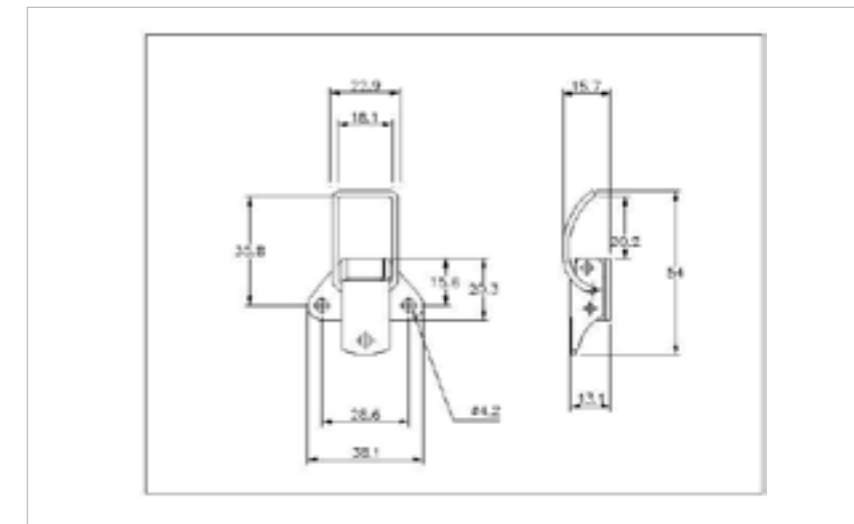

FOR FURTHER PRODUCT INFO AND PRICING