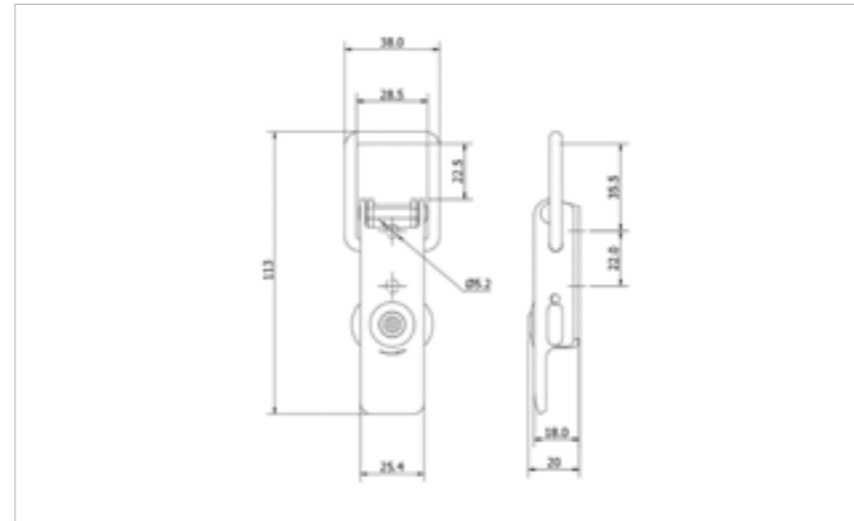

FOR FURTHER PRODUCT INFO AND PRICING