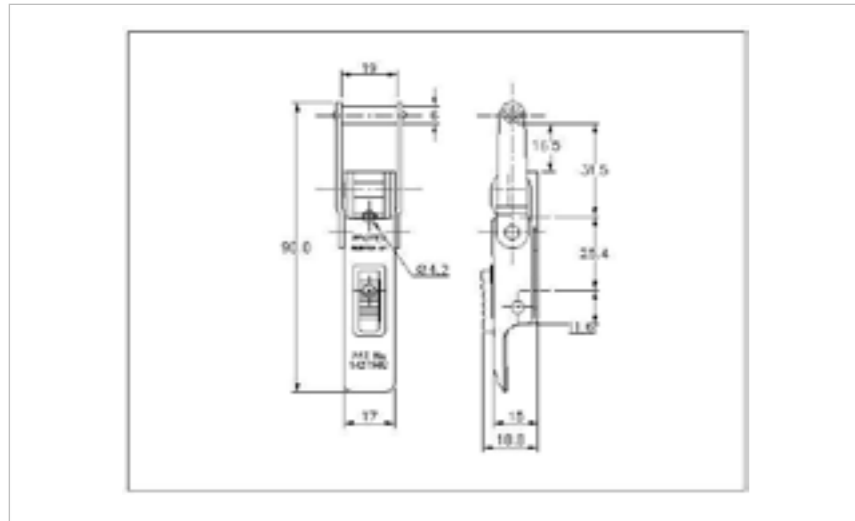

FOR FURTHER PRODUCT INFO AND PRICING