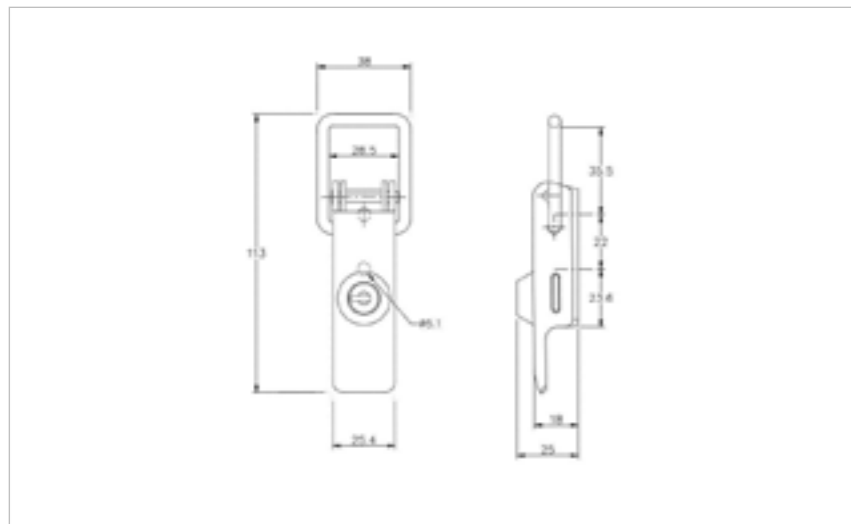

FOR FURTHER PRODUCT INFO AND PRICING