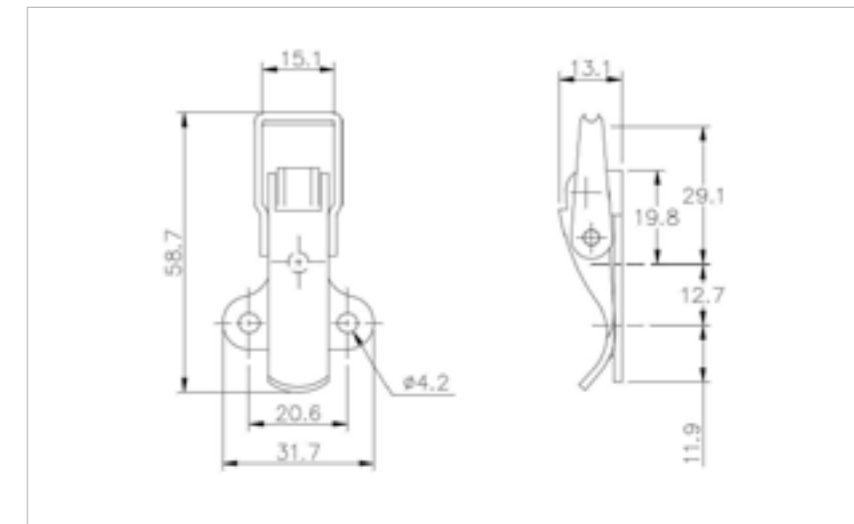

FOR FURTHER PRODUCT INFO AND PRICING