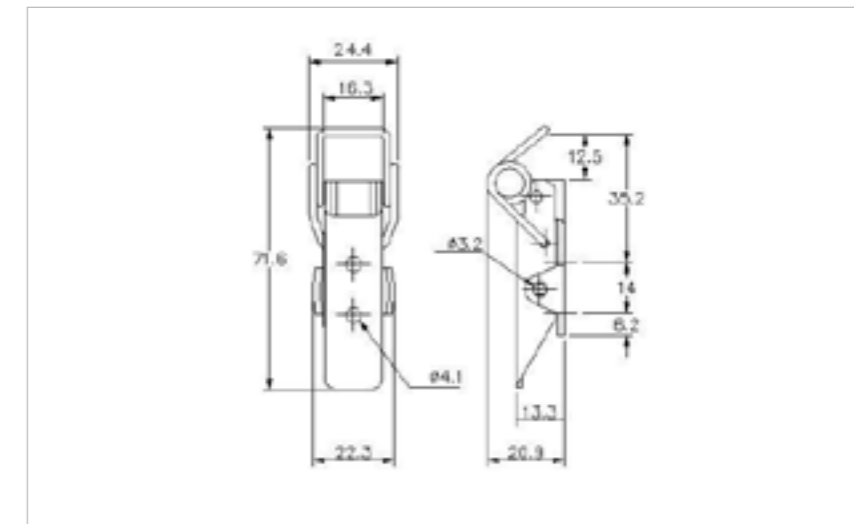

001-600CLRMSZN

02-633MSZN

FOR FURTHER PRODUCT INFO AND PRICING