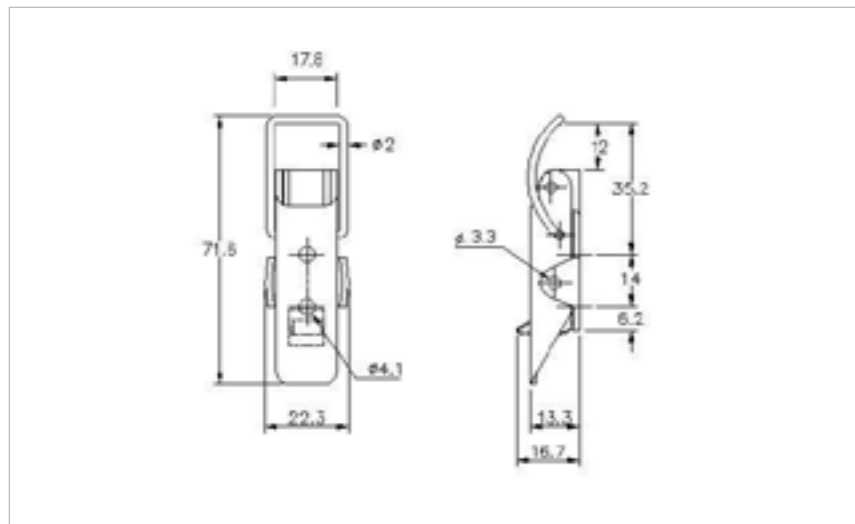

02-633MSBL

03-633MSBL

FOR FURTHER PRODUCT INFO AND PRICING

LIGHT DUTY SPRING