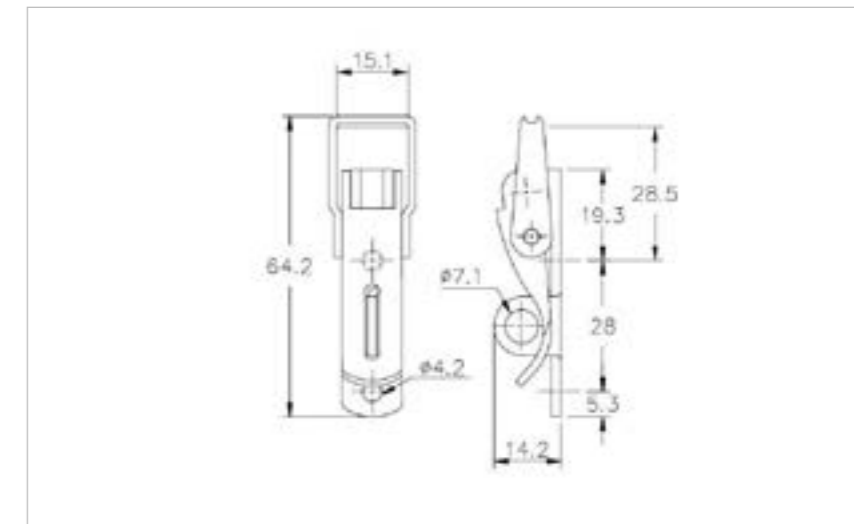

FOR FURTHER PRODUCT INFO AND PRICING