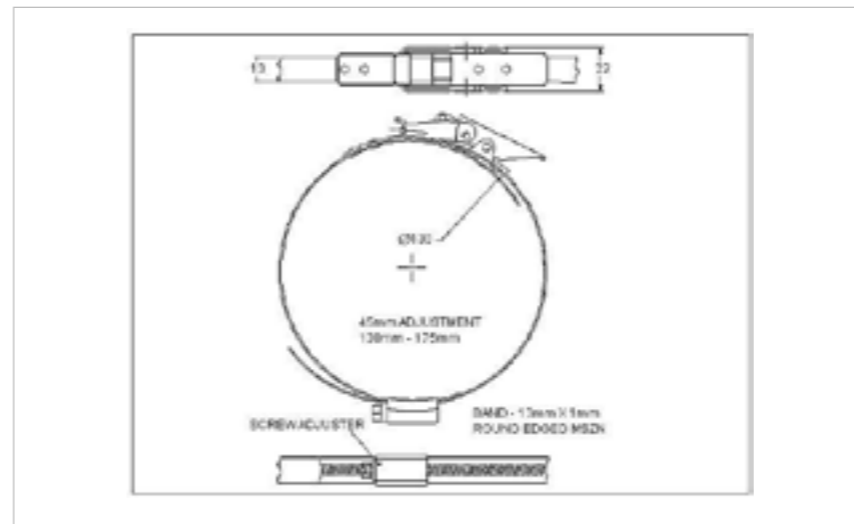

  
WORLDWIDE  
DELIVERY

 **FOR  
FURTHER  
PRODUCT  
INFO AND  
PRICING**

RIGID CLAW 70MM-375MM

**27-HGR130-175ZN**

MATERIAL **Mild Steel**

FINISH **Zinc Plate Passivate (Silver)**

  
BUY DIRECT  
FROM THE  
MANUFACTURER