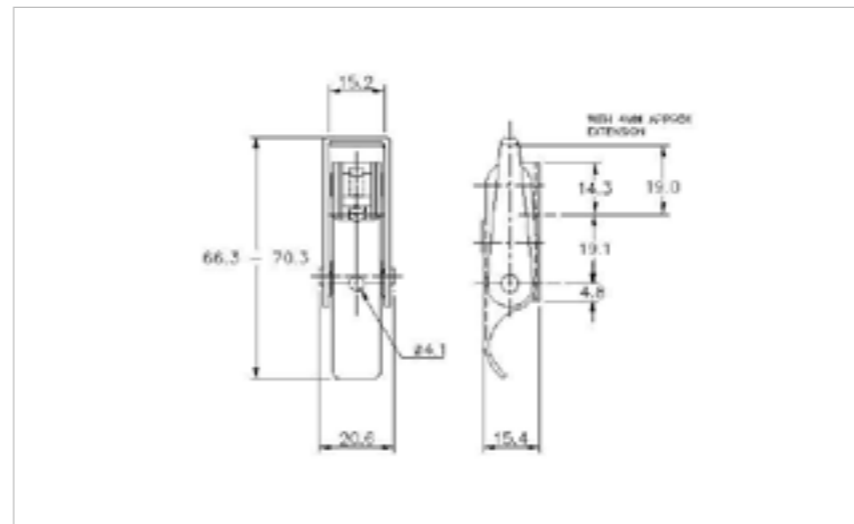

**55-1548MSZN**

MATERIAL **Mild Steel**

FINISH **Zinc Plate Passivate (Silver Blue)**

FOR FURTHER PRODUCT INFO AND PRICING

LIGHT DUTY SPRING

**55-1548SS**

MATERIAL **Stainless Steel type 304**

FINISH **Natural**