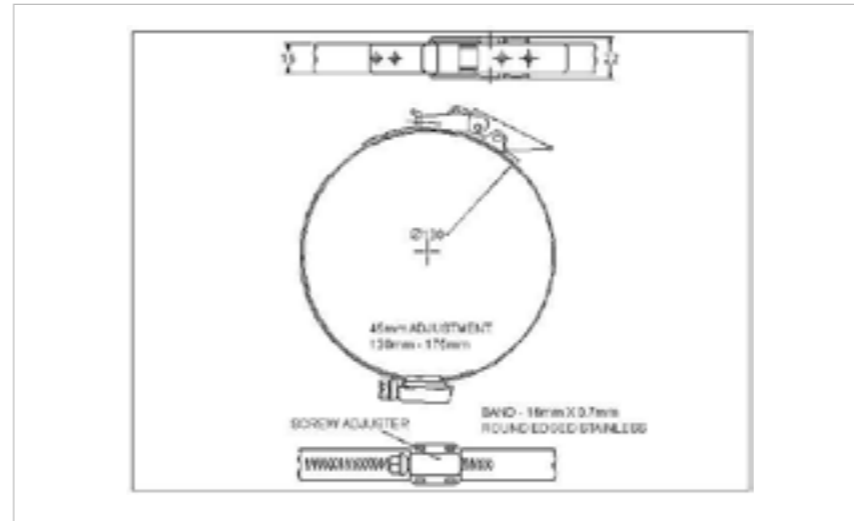

1
THE WORLD'S NO.1
MANUFACTURER
OF OVER CENTRE
LATCHES

WORLDWIDE
DELIVERY

i
**FOR
FURTHER
PRODUCT
INFO AND
PRICING**

RIGID CLAW 70MM-375MM

27-HT170-215SS