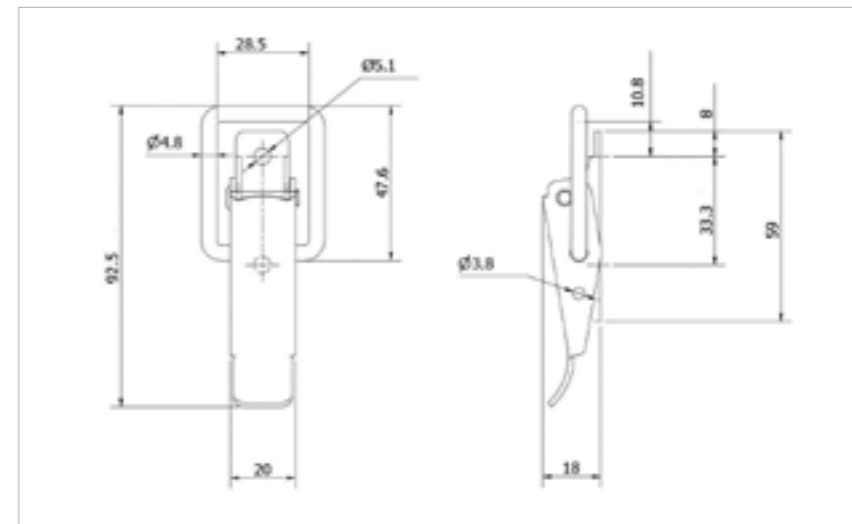

FOR FURTHER PRODUCT INFO AND PRICING

MEDIUM DUTY NON-ADJUSTABLE