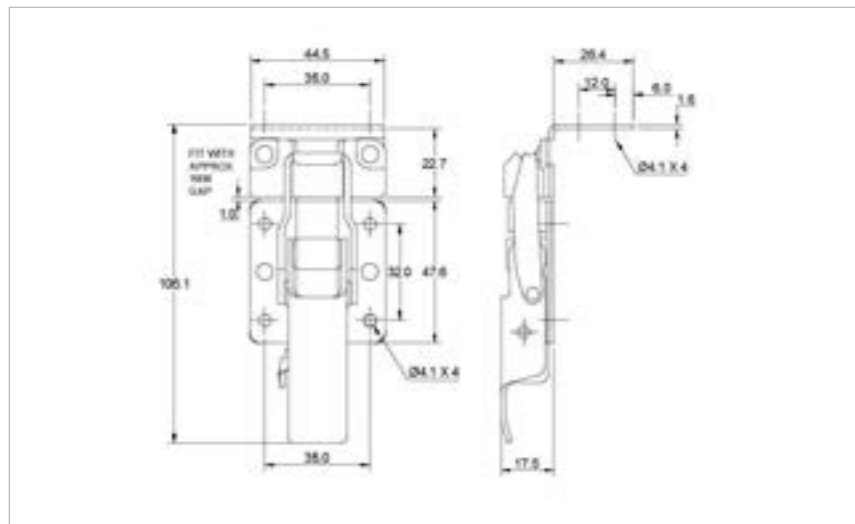

FOR FURTHER PRODUCT INFO AND PRICING