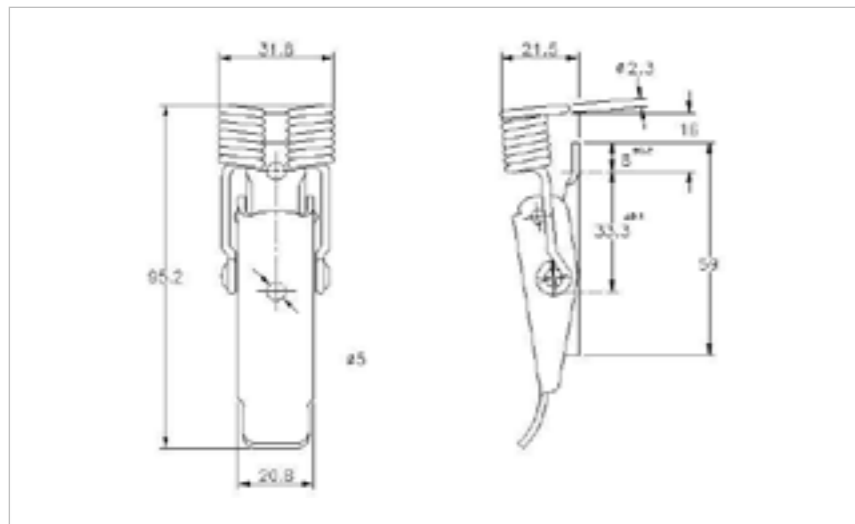

FOR FURTHER PRODUCT INFO AND PRICING