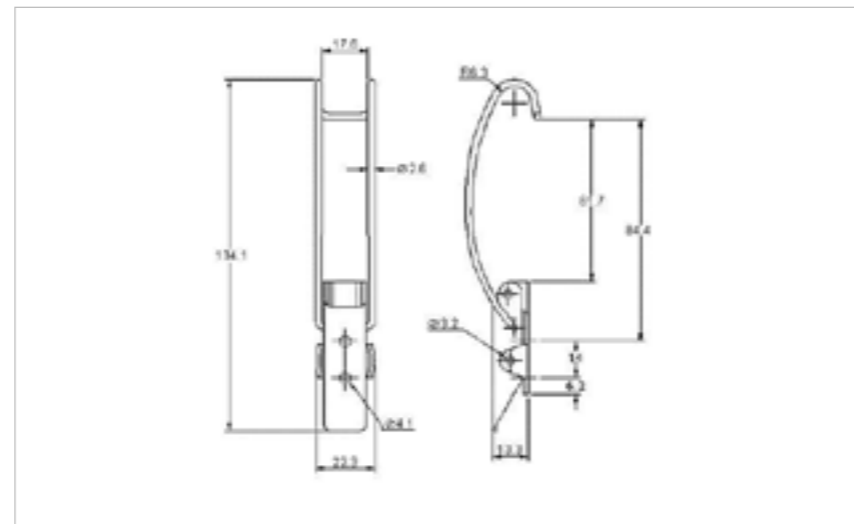

613/7SS

613/9SS

FOR FURTHER PRODUCT INFO AND PRICING

LIGHT DUTY SPRING