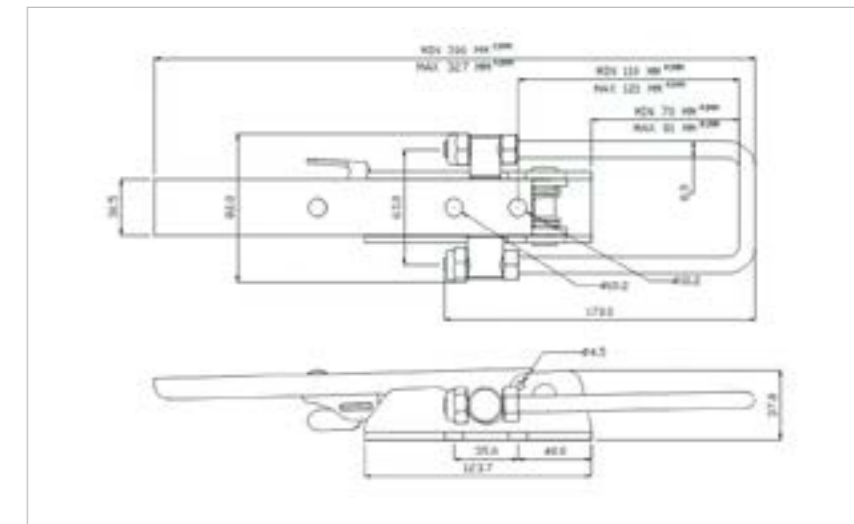

04-9000MSZN

1167/9SS

FOR FURTHER PRODUCT INFO AND PRICING