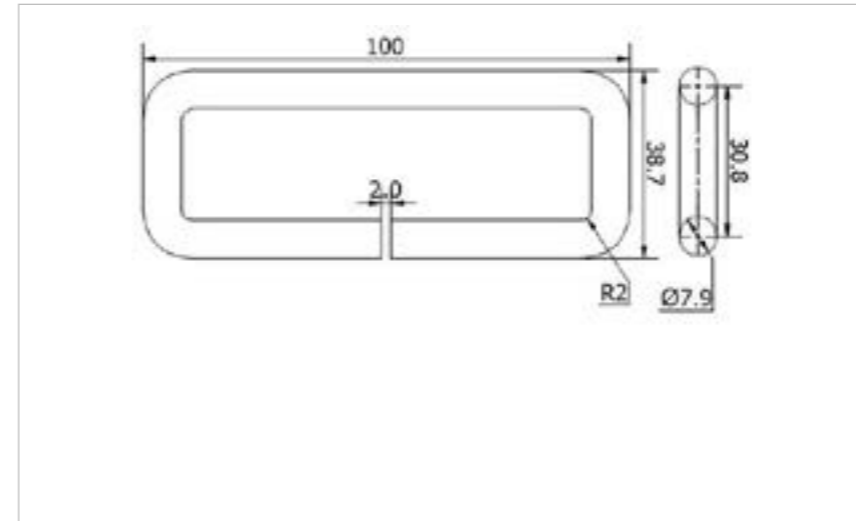

FOR FURTHER PRODUCT INFO AND PRICING