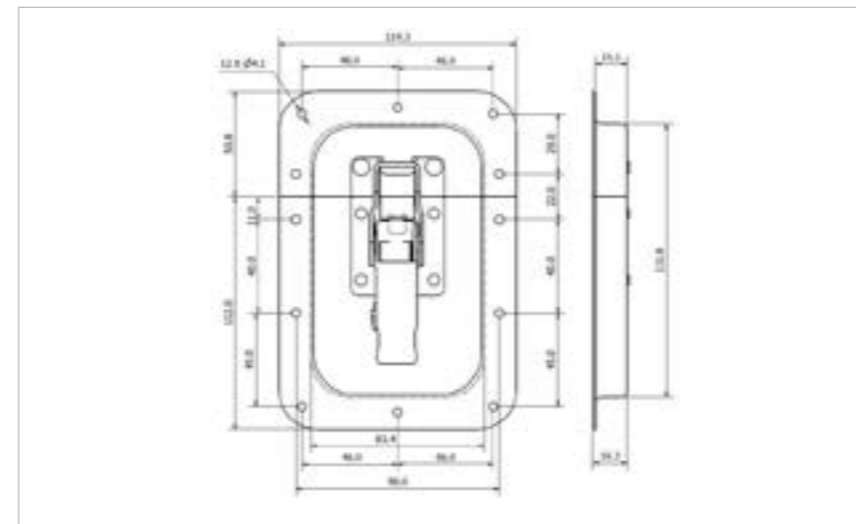

FOR FURTHER PRODUCT INFO AND PRICING