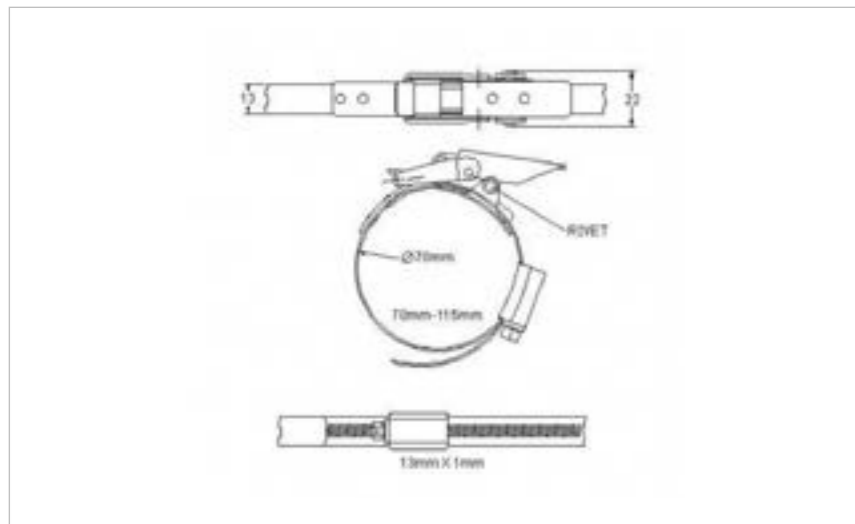

BUY DIRECT
FROM THE
MANUFACTURER

NO MINIMUM
ONLINE ORDER
QUANTITY

**FOR
FURTHER
PRODUCT
INFO AND
PRICING**

RIGID CLAW 70MM-375MM

27-HGR090-135ZN