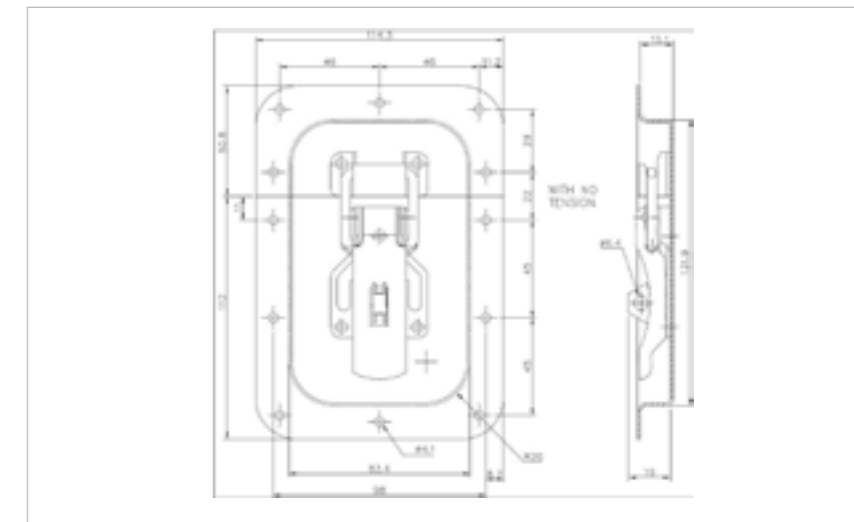

WORLDWIDE DELIVERY

BUY DIRECT FROM THE MANUFACTURER

FOR FURTHER PRODUCT INFO AND PRICING