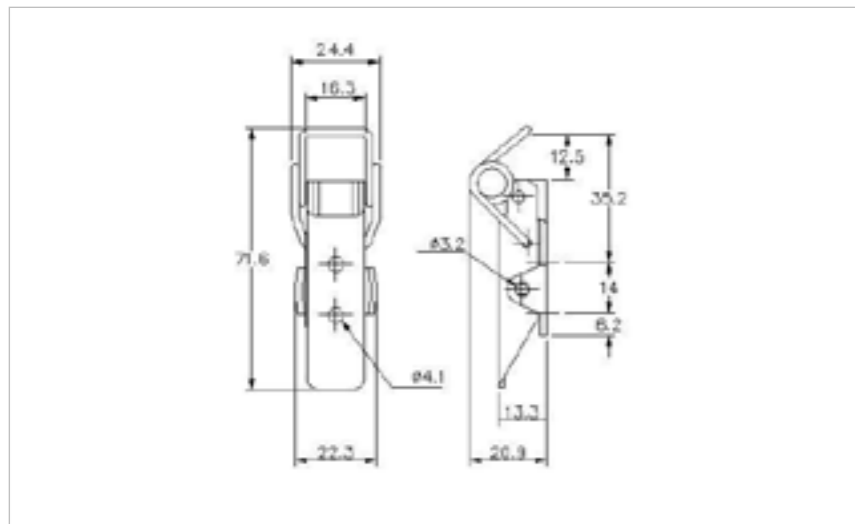

FOR FURTHER PRODUCT INFO AND PRICING

LIGHT DUTY SPRING