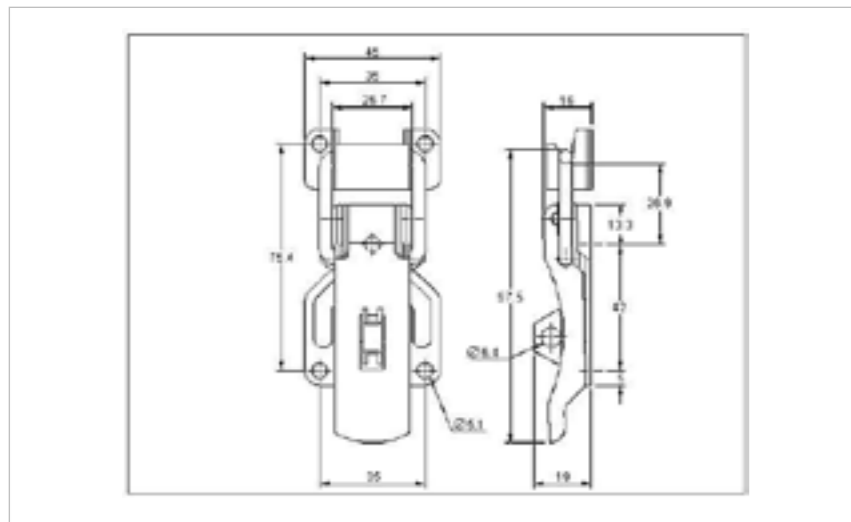

BUY DIRECT FROM THE MANUFACTURER

FOR FURTHER PRODUCT INFO AND PRICING