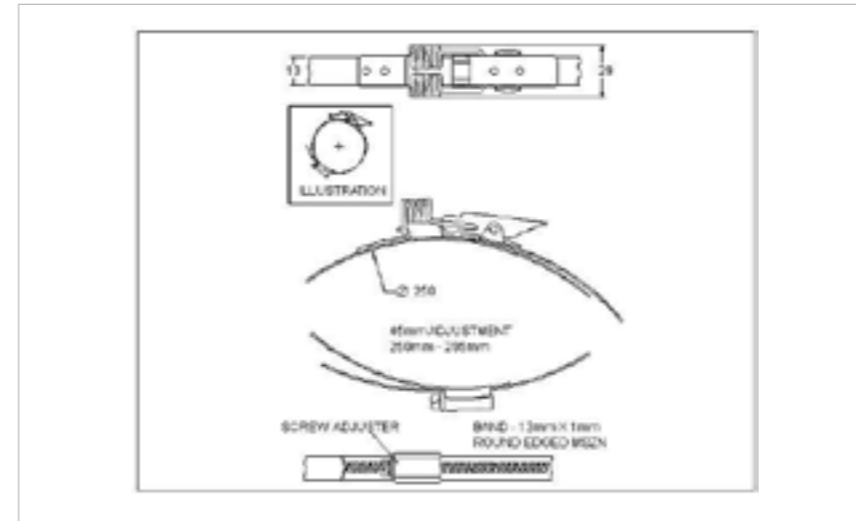

**FOR FURTHER PRODUCT INFO AND PRICING**

SPRING CLAW 70MM-375MM

**27SPG-HGR250-295ZN**

MATERIAL **Mild Steel**

FINISH **Zinc Plate Passivate (Silver)**

**FOR FURTHER PRODUCT INFO AND PRICING**

SPRING CLAW 70MM-375MM