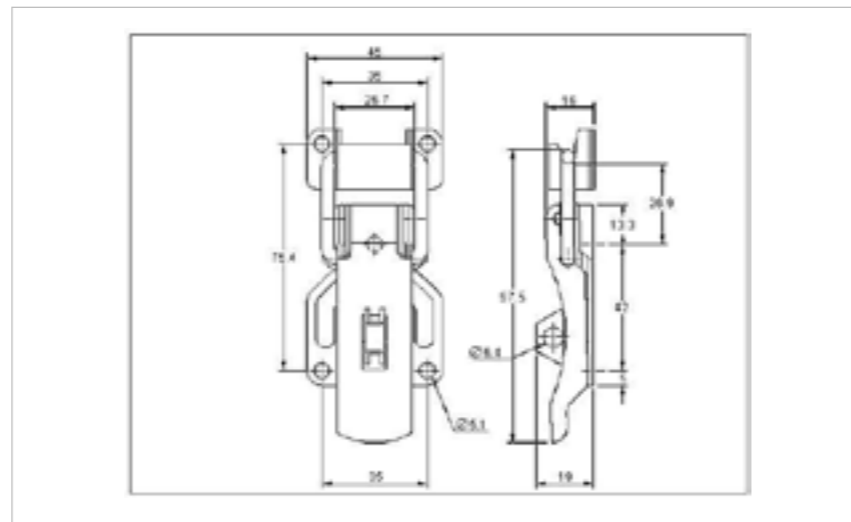

NO MINIMUM ONLINE ORDER QUANTITY

FOR FURTHER PRODUCT INFO AND PRICING