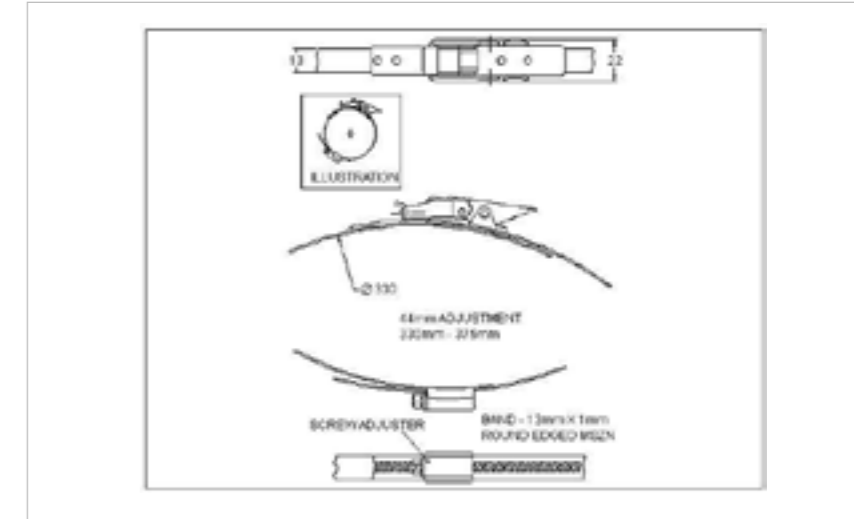

FOR FURTHER PRODUCT INFO AND PRICING