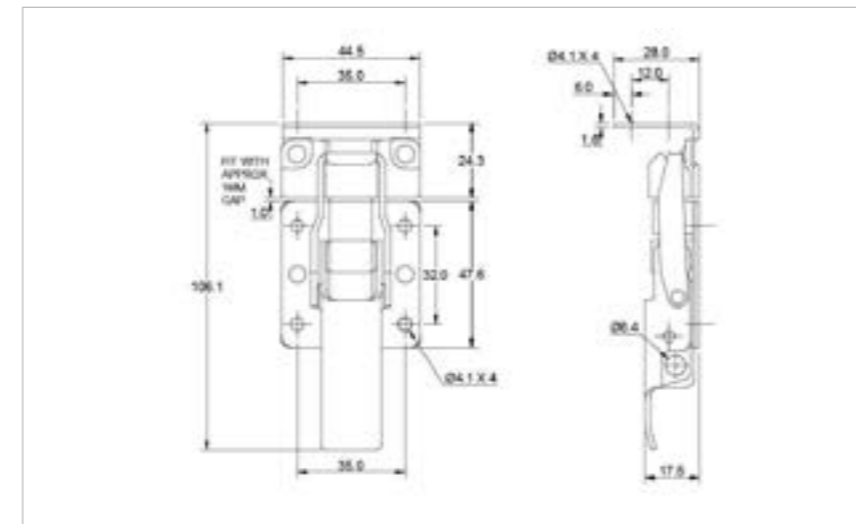

FOR FURTHER PRODUCT INFO AND PRICING