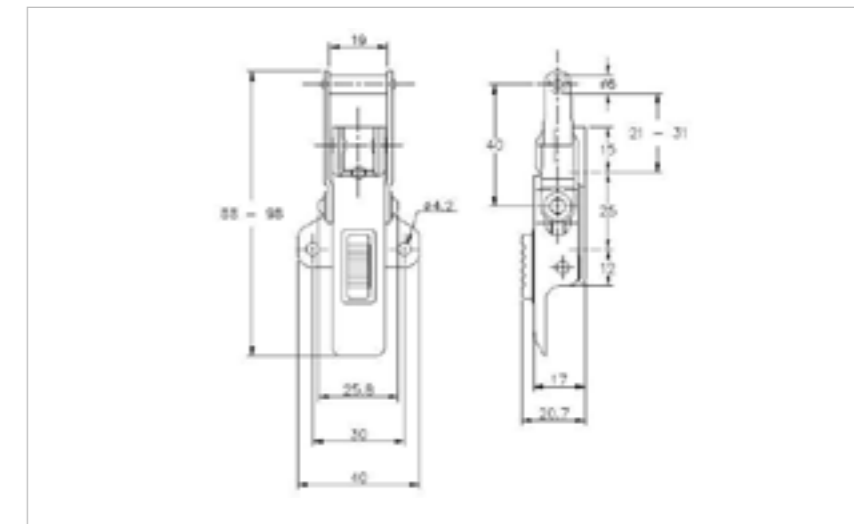

FOR FURTHER PRODUCT INFO AND PRICING