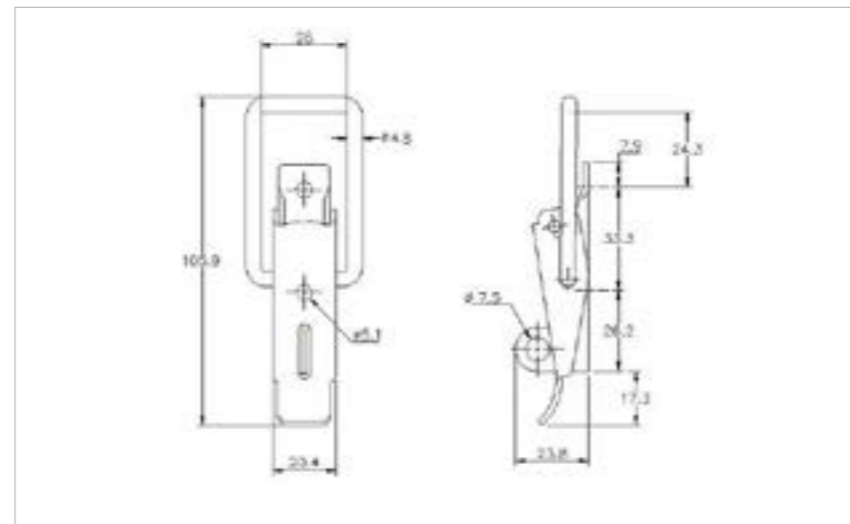

FOR FURTHER PRODUCT INFO AND PRICING

MEDIUM DUTY NON-ADJUSTABLE