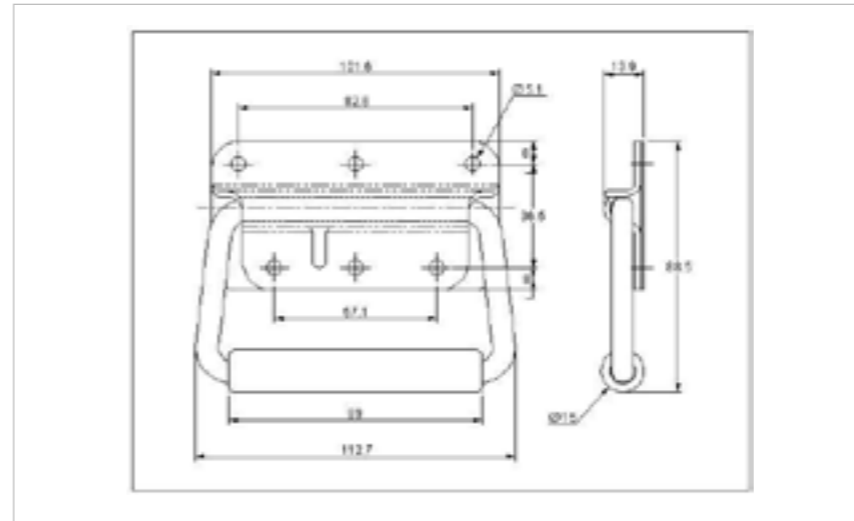

BUY DIRECT FROM THE MANUFACTURER

NO MINIMUM ONLINE ORDER QUANTITY

FOR FURTHER PRODUCT INFO AND PRICING