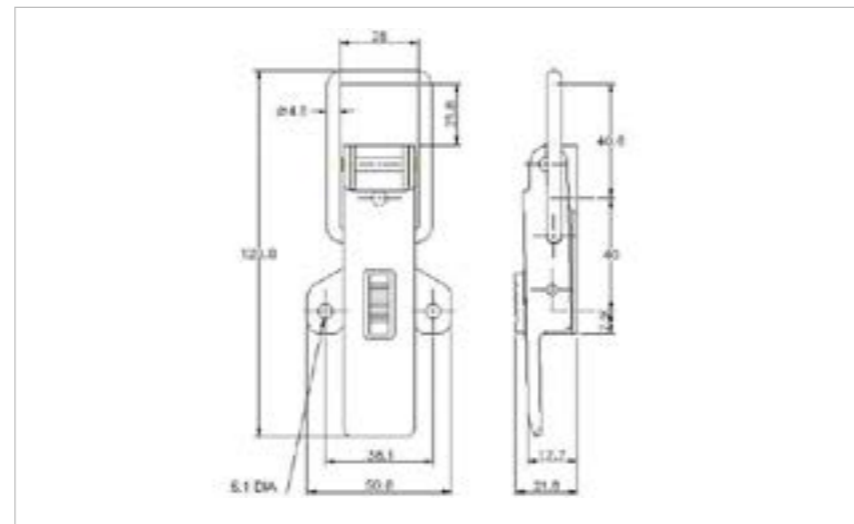

## 36-1058MSZN

**MATERIAL** Mild Steel

**FINISH** Zinc Plate Passivate (Silver Blue)

**FOR FURTHER PRODUCT INFO AND PRICING**

**MEDIUM DUTY NON-ADJUSTABLE**