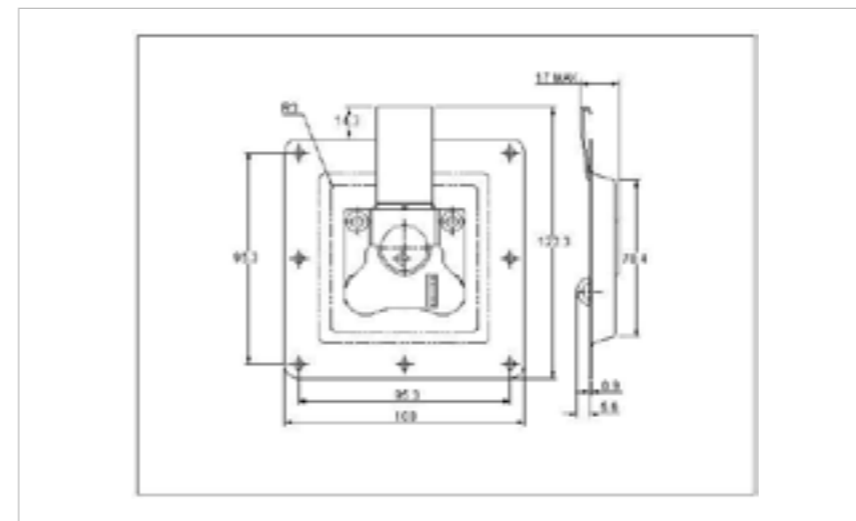

NO MINIMUM ONLINE ORDER QUANTITY