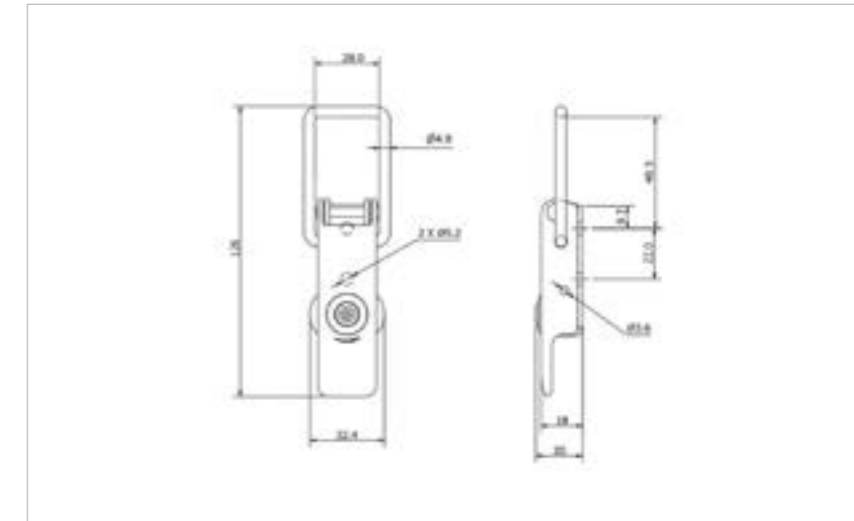

FOR FURTHER PRODUCT INFO AND PRICING