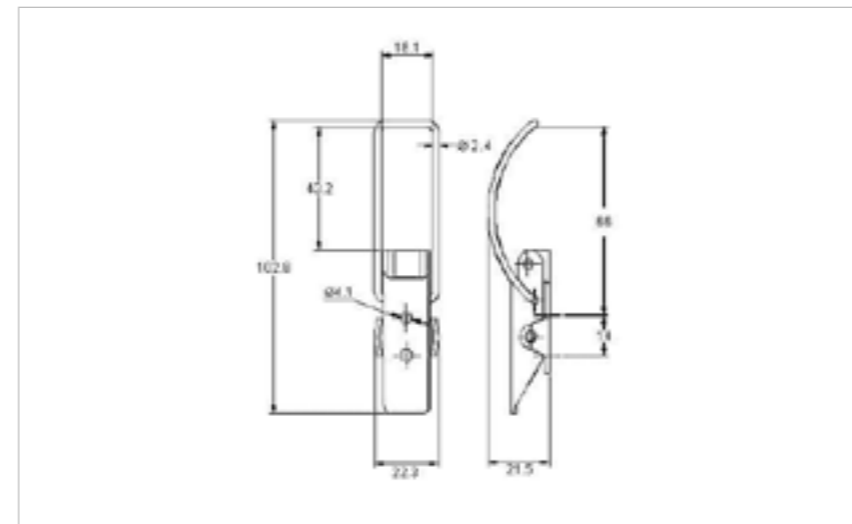

001-600SS

02-633SS

FOR FURTHER PRODUCT INFO AND PRICING

LIGHT DUTY SPRING