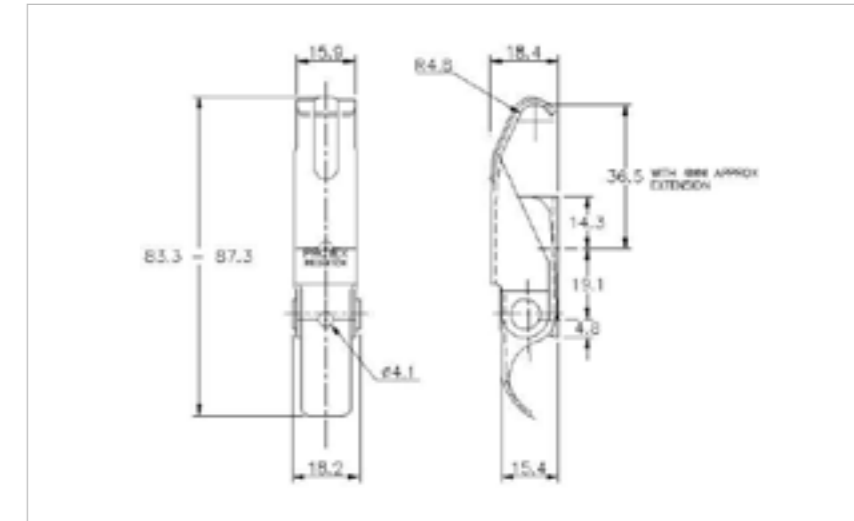

1
THE WORLD'S NO.1
MANUFACTURER
OF OVER CENTRE
LATCHES

**WORLDWIDE
DELIVERY**

**FOR
FURTHER
PRODUCT
INFO AND
PRICING**