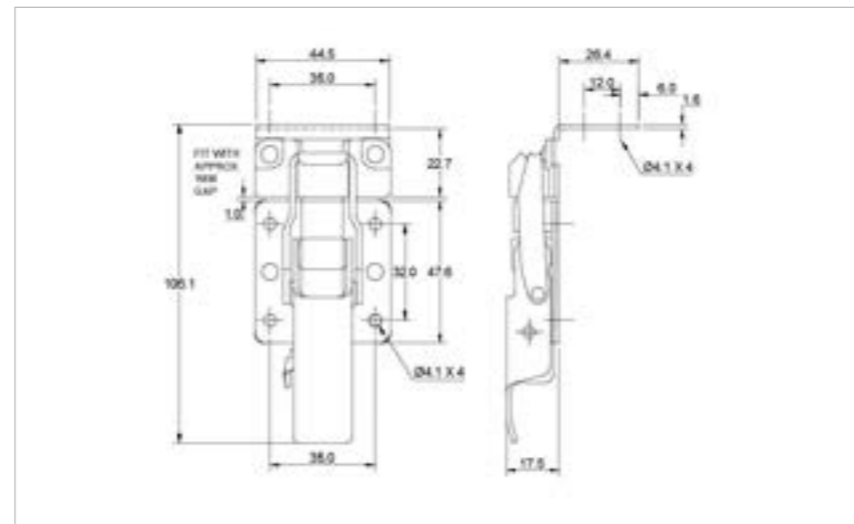

FOR FURTHER PRODUCT INFO AND PRICING