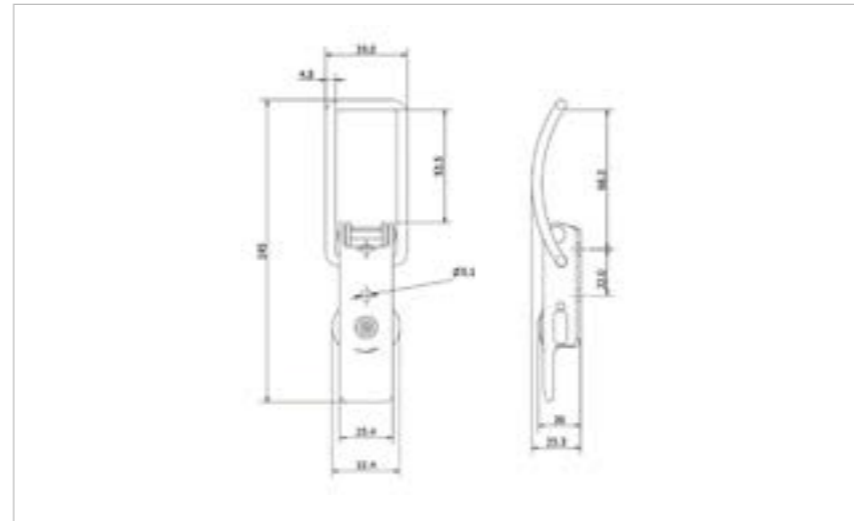

FINISH **Zinc Plate Passivate (Silver Blue)**

00-1260KEY-TORXSL

01-602MSZN

**FOR FURTHER PRODUCT INFO AND PRICING**

MEDIUM DUTY SPRING

**320-2556-TORXSS**

MATERIAL **Stainless Steel type 304**

FINISH **Natural**