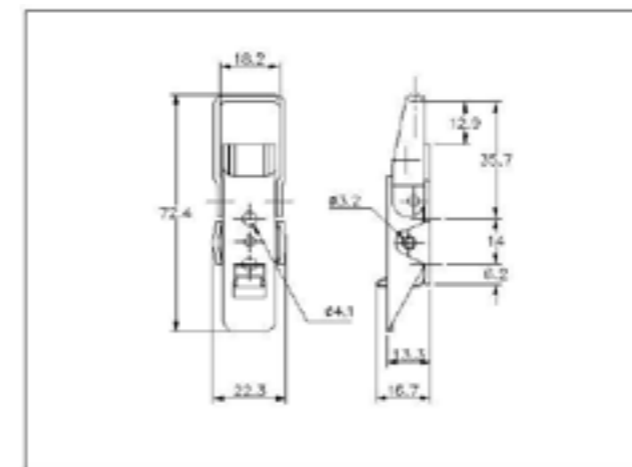

001-600CLRMSZN

02-1123MSZN

FOR FURTHER PRODUCT INFO AND PRICING

LIGHT DUTY NON-ADJUSTABLE