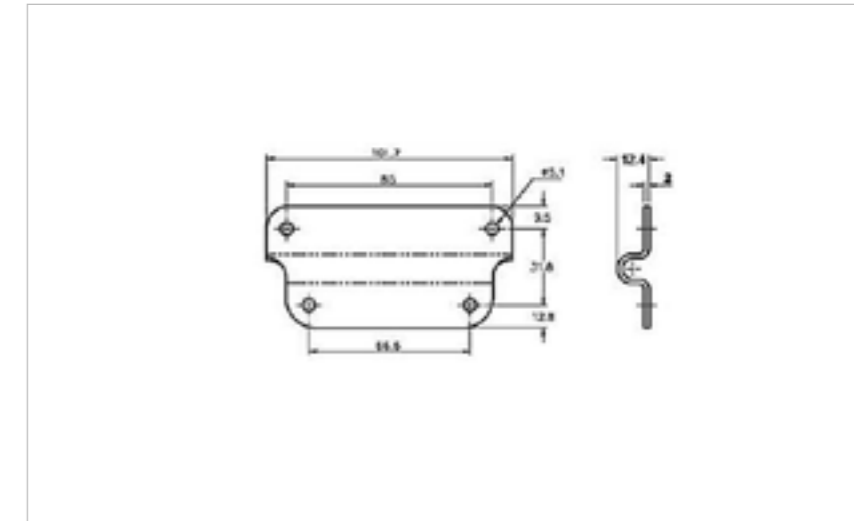

FOR FURTHER PRODUCT INFO AND PRICING