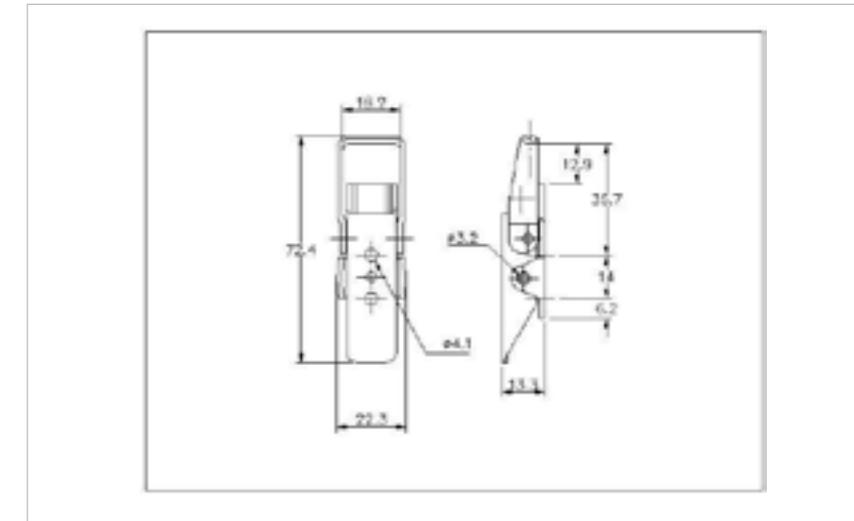

FOR FURTHER PRODUCT INFO AND PRICING