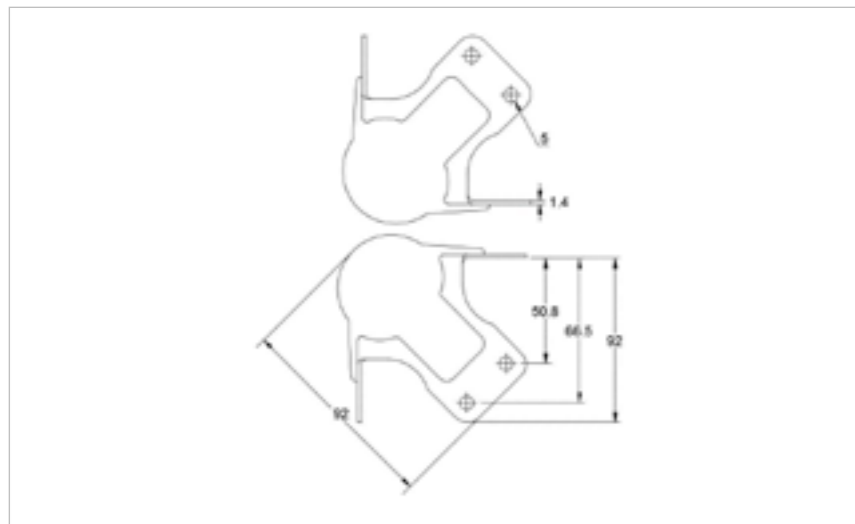

## 85-679MSZN

**MATERIAL** Mild Steel

**FINISH** Zinc Plate Passivate (Silver Blue)

  
BUY DIRECT FROM THE MANUFACTURER

  
NO MINIMUM ONLINE ORDER QUANTITY

  
**FOR FURTHER PRODUCT INFO AND PRICING**

**HINGE LINK**