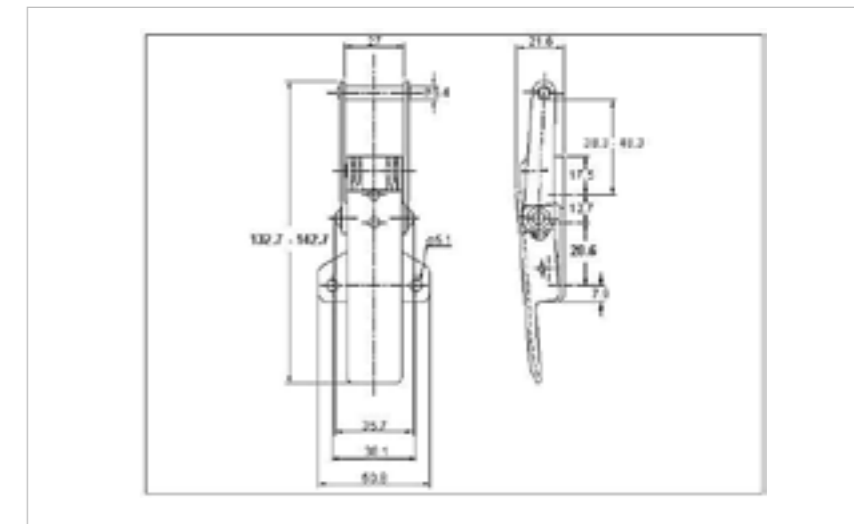

## 70-1273MSZN/YP

MATERIAL **Mild Steel**

FINISH **Zinc Plate Passivate (Yellow)**

**BUY DIRECT FROM THE MANUFACTURER**

**FOR FURTHER PRODUCT INFO AND PRICING**

MEDIUM DUTY ADJUSTABLE