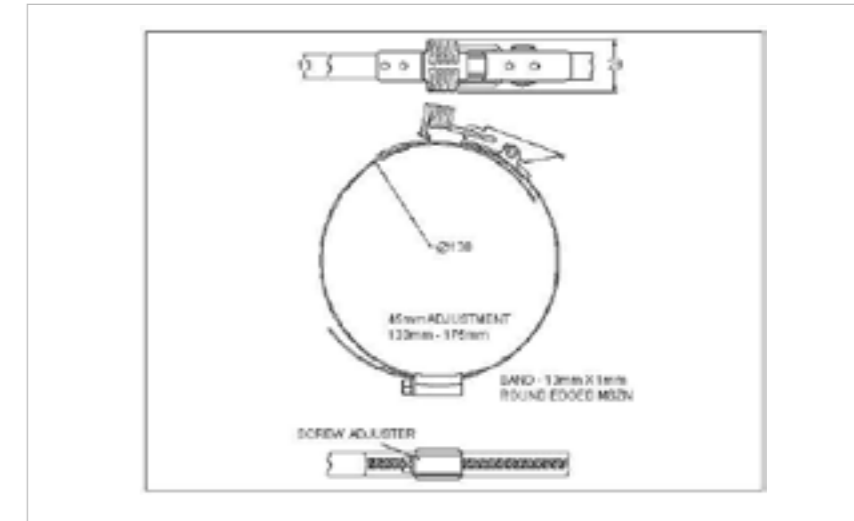

1
THE WORLD'S NO.1 MANUFACTURER OF OVER CENTRE LATCHES

WORLDWIDE DELIVERY

FOR FURTHER PRODUCT INFO AND PRICING