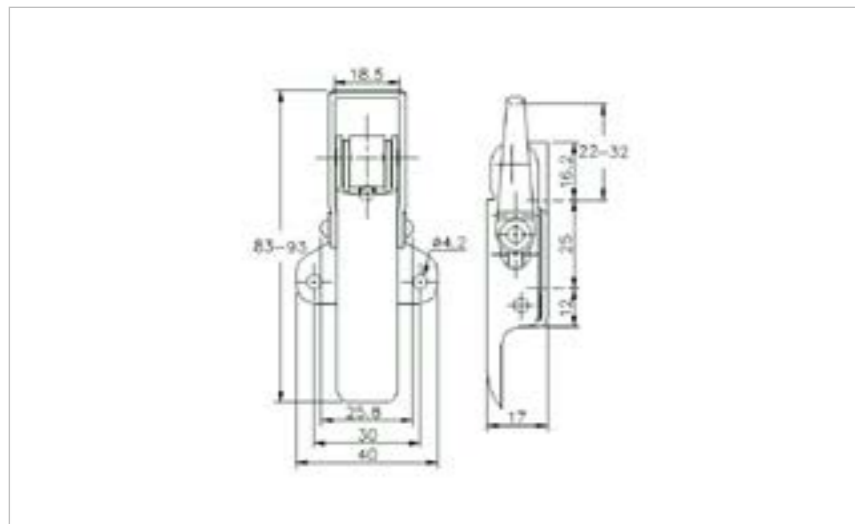

FOR FURTHER PRODUCT INFO AND PRICING

MEDIUM DUTY ADJUSTABLE