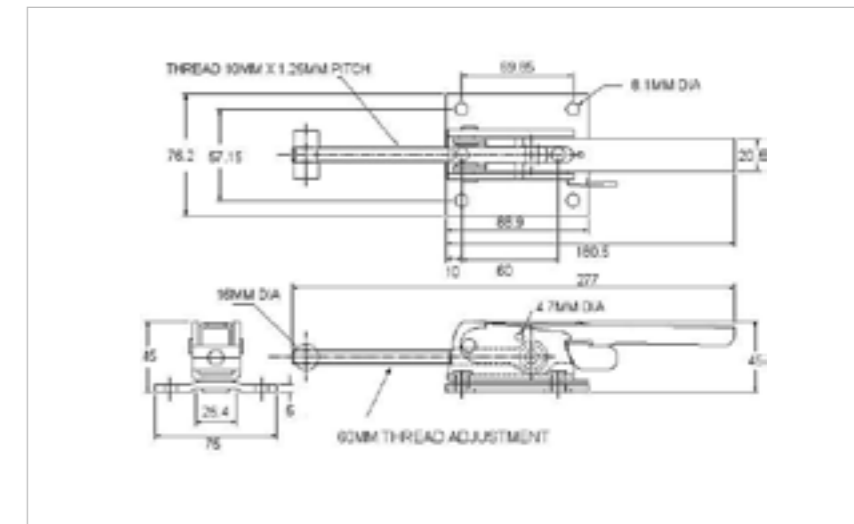

FOR FURTHER PRODUCT INFO AND PRICING