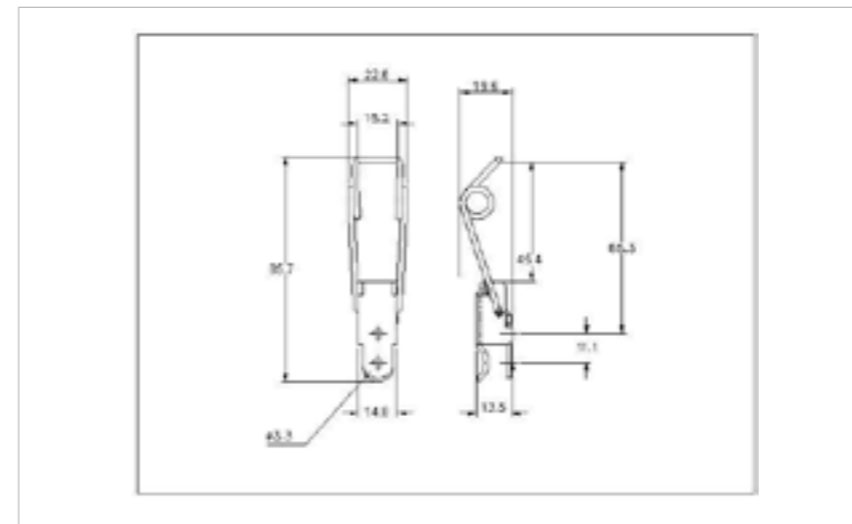

01-504MSZN

01-1658MSZN

**FOR
FURTHER
PRODUCT
INFO AND
PRICING**

LIGHT DUTY SPRING