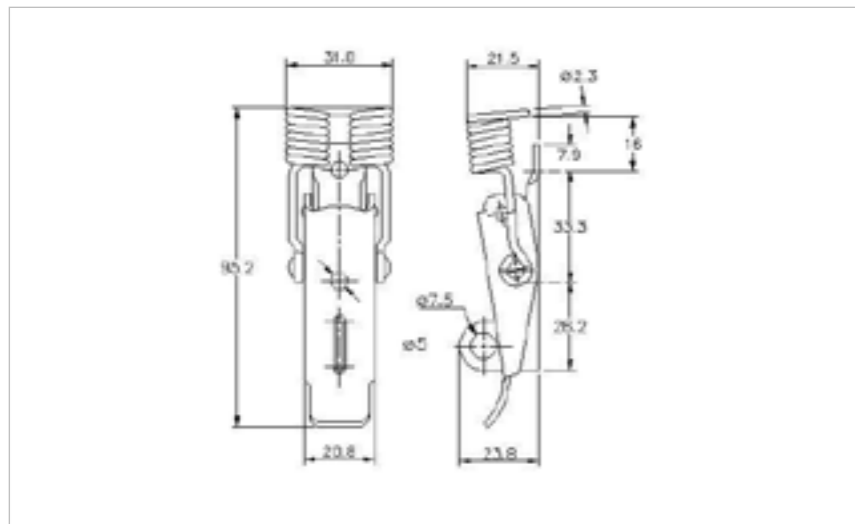

MEDIUM DUTY SPRING

30-693SS

MATERIAL **Stainless Steel type 304**

FINISH **Natural**

01-502SS

01-602SS

FOR FURTHER PRODUCT INFO AND PRICING

MEDIUM DUTY SPRING

33-2099MSZN

MATERIAL **Mild Steel**

FINISH **Zinc Plate Passivate (Silver Blue)**

007-1058MSZN

01-502MSZN

FOR FURTHER PRODUCT INFO AND PRICING

MEDIUM DUTY SPRING

33-2099SS

MATERIAL **Stainless Steel type 304**

FINISH **Natural**

007-1058SS

01-502SS

FOR FURTHER PRODUCT INFO AND PRICING

MEDIUM DUTY SPRING

33-2556MSZN

MATERIAL **Mild Steel**

FINISH **Zinc Plate Passivate (Silver Blue)**

007-1058MSZN

01-502MSZN

FOR FURTHER PRODUCT INFO AND PRICING