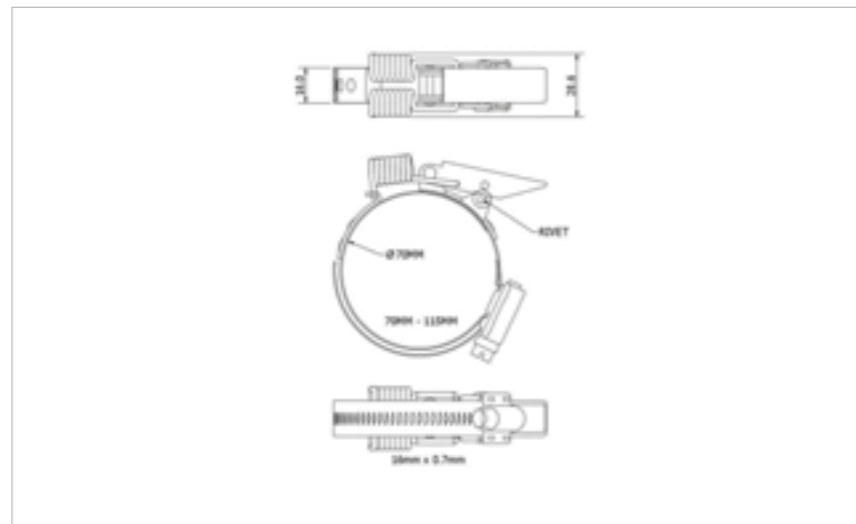

1
THE WORLD'S NO.1 MANUFACTURER OF OVER CENTRE LATCHES

WORLDWIDE DELIVERY

FOR FURTHER PRODUCT INFO AND PRICING

SPRING CLAW 70MM-375MM

27SPG-HT090-135SS