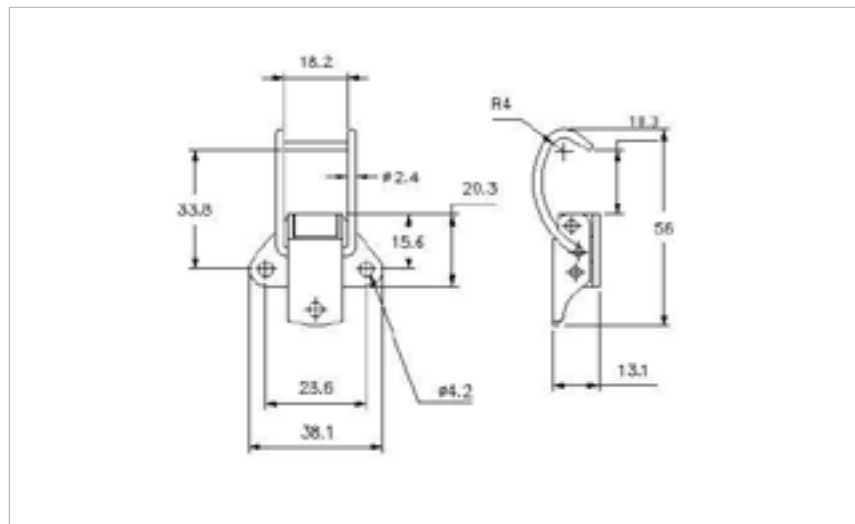

FOR FURTHER PRODUCT INFO AND PRICING

LIGHT DUTY SPRING

18-1645MSZN