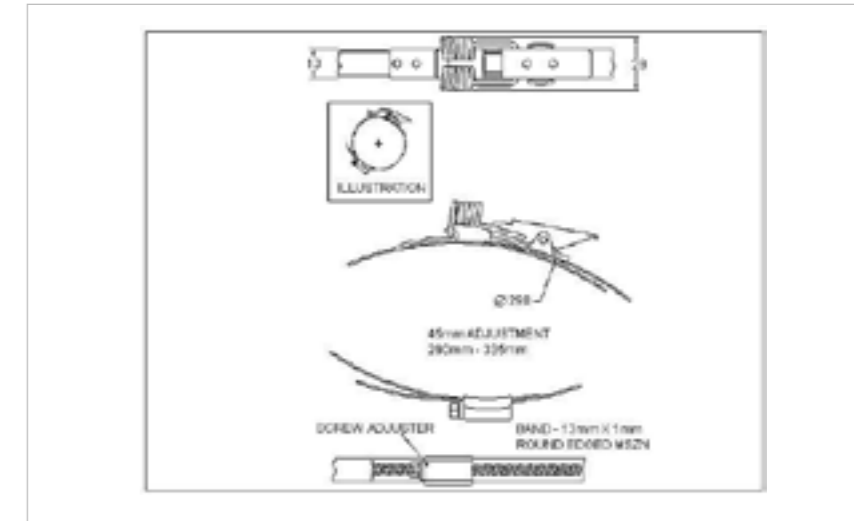

FOR FURTHER PRODUCT INFO AND PRICING