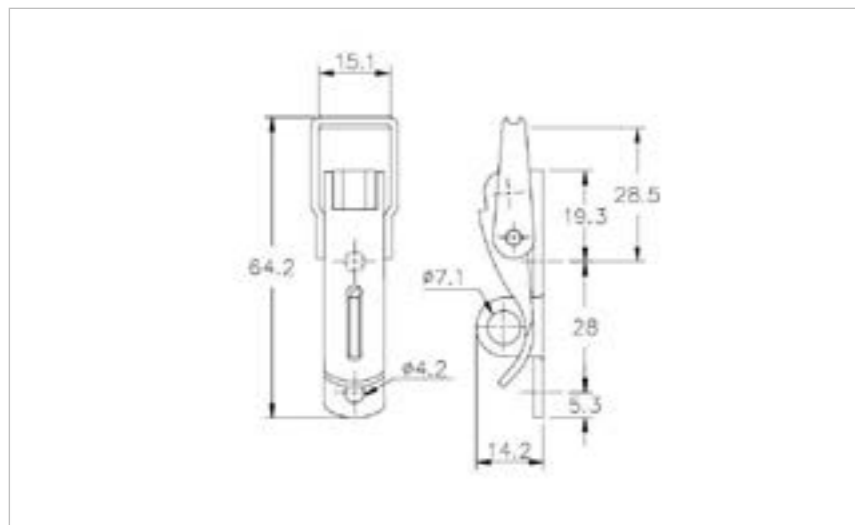

FOR FURTHER PRODUCT INFO AND PRICING

LIGHT DUTY NON-ADJUSTABLE