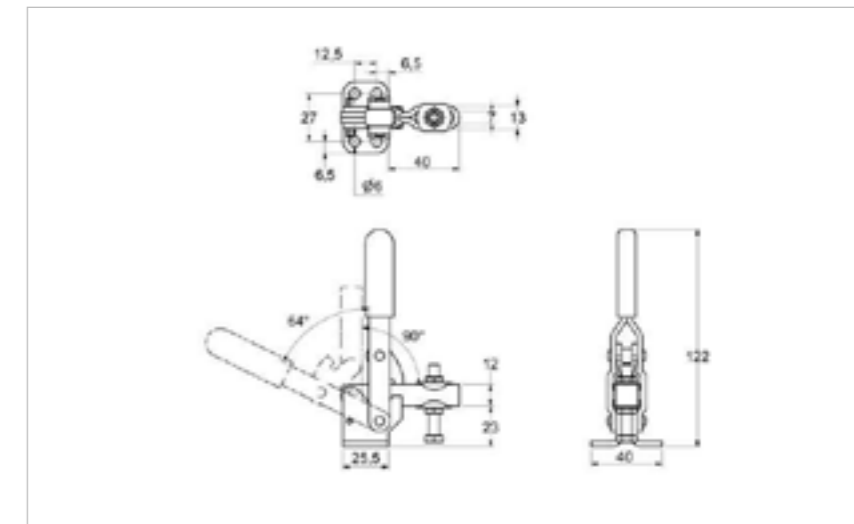

TCA-CAP-NEO-006

WORLDWIDE DELIVERY