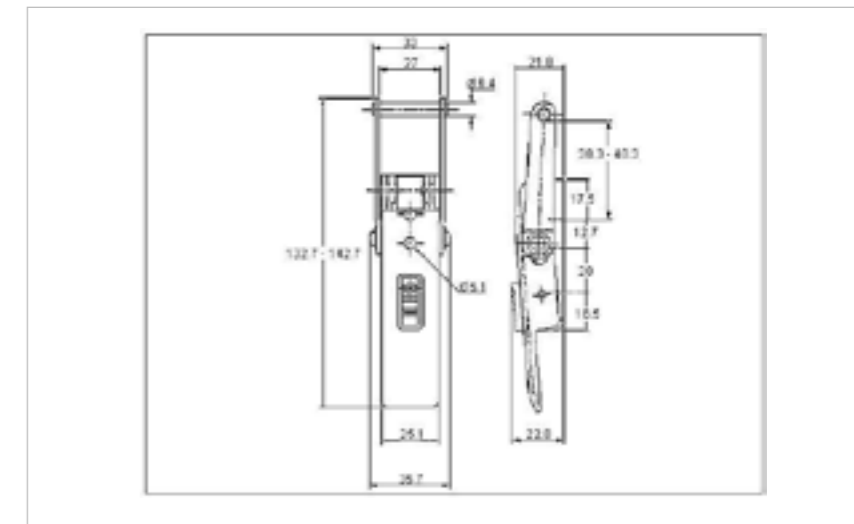

1167/7SS

**BUY DIRECT FROM THE MANUFACTURER**

**FOR FURTHER PRODUCT INFO AND PRICING**

MEDIUM DUTY ADJUSTABLE

**71-2573MSZN/YP**

MATERIAL **Mild Steel**

FINISH **Zinc Plate Passivate (Yellow)**

01-1273CSZN/YP