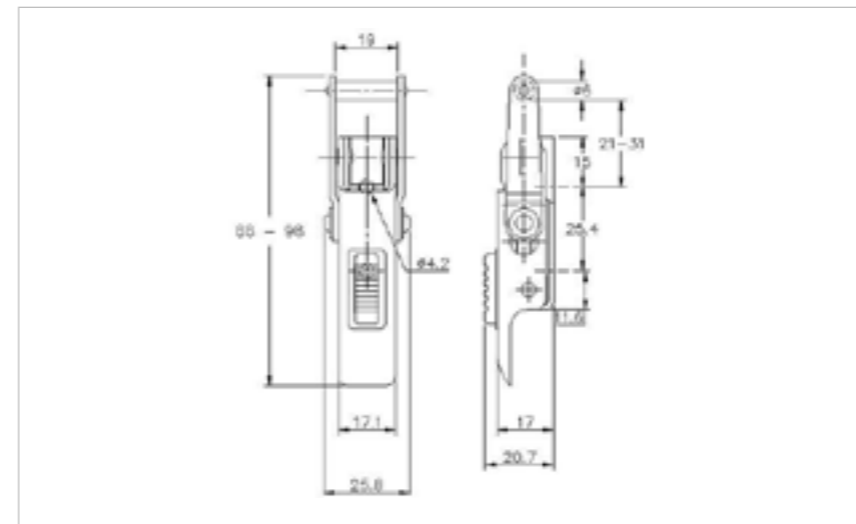

FOR FURTHER PRODUCT INFO AND PRICING

MEDIUM DUTY ADJUSTABLE