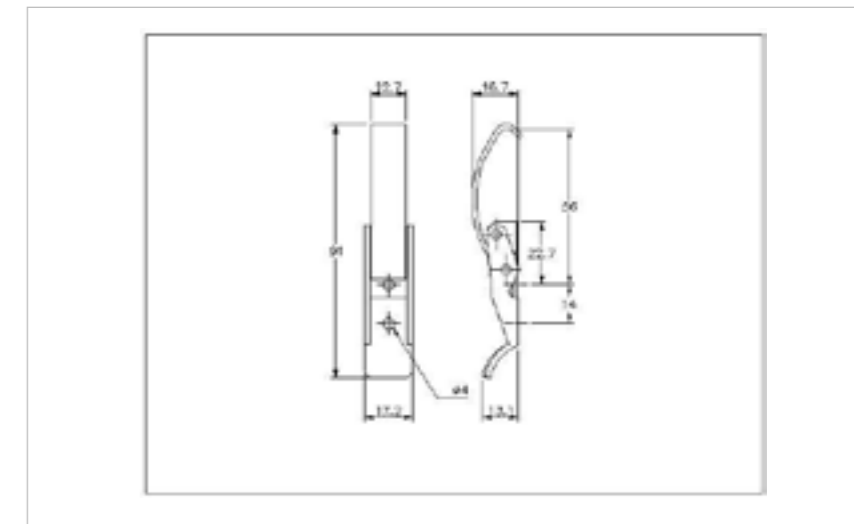

NO MINIMUM ONLINE ORDER QUANTITY

FOR FURTHER PRODUCT INFO AND PRICING