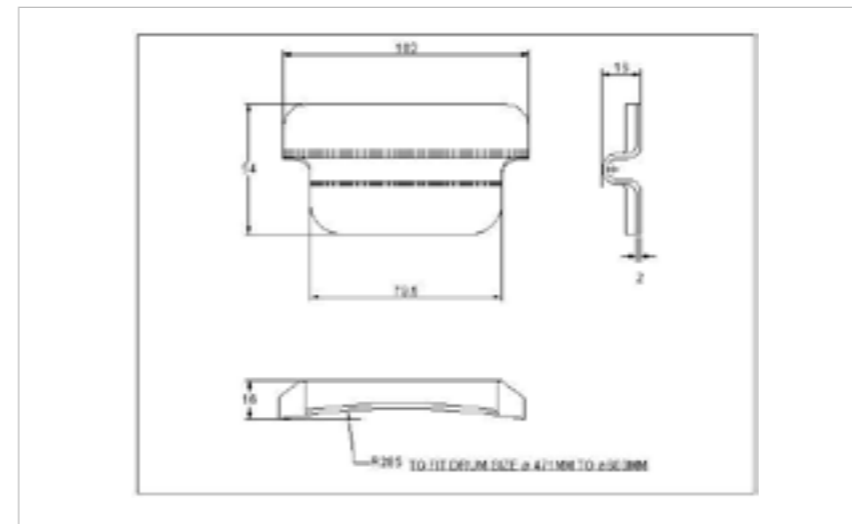

FOR FURTHER PRODUCT INFO AND PRICING