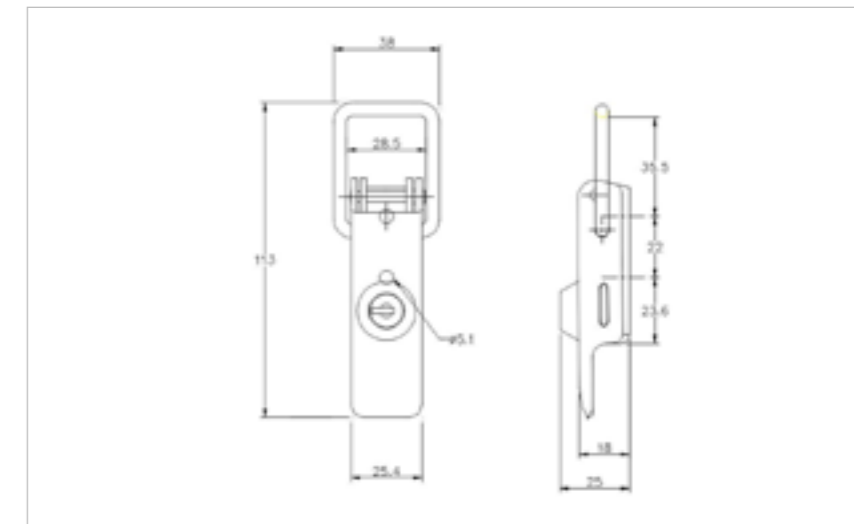

FOR FURTHER PRODUCT INFO AND PRICING