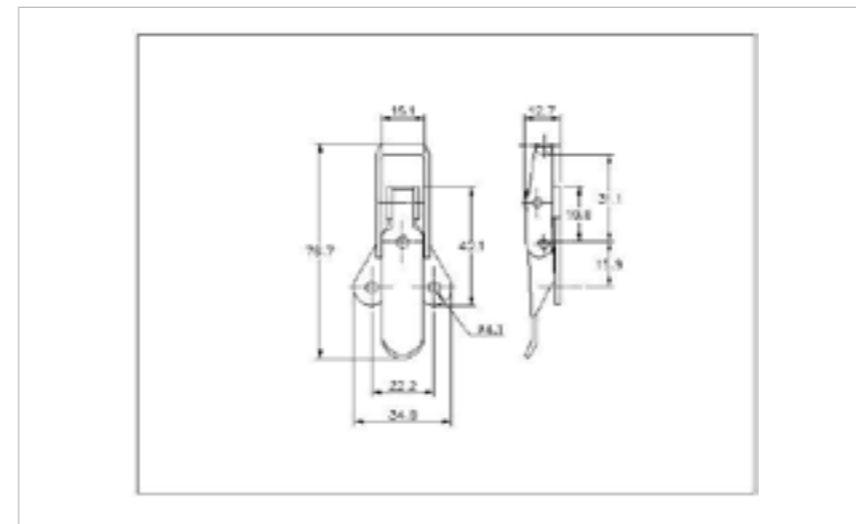

FOR FURTHER PRODUCT INFO AND PRICING

LIGHT DUTY NON-ADJUSTABLE