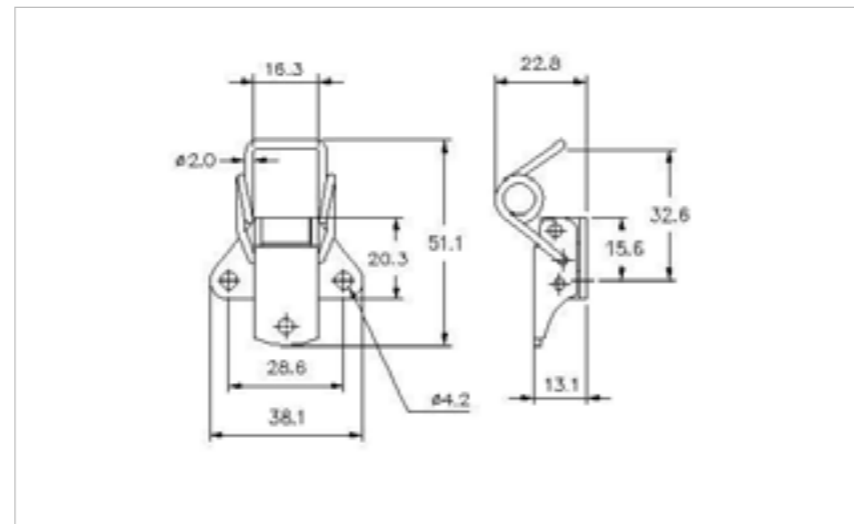

FOR FURTHER PRODUCT INFO AND PRICING

LIGHT DUTY SPRING