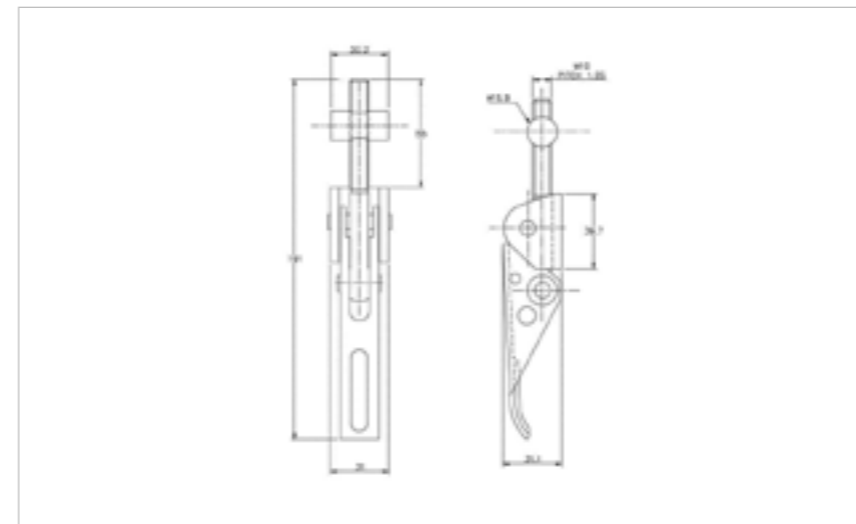

FOR FURTHER PRODUCT INFO AND PRICING

HEAVY DUTY ADJUSTABLE

43-3000MSZN