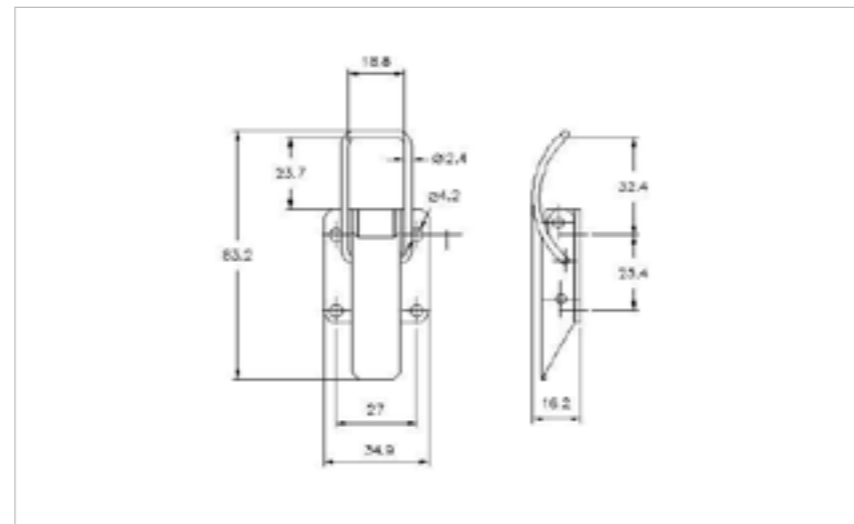

FOR FURTHER PRODUCT INFO AND PRICING

LIGHT DUTY SPRING

27-1935SS