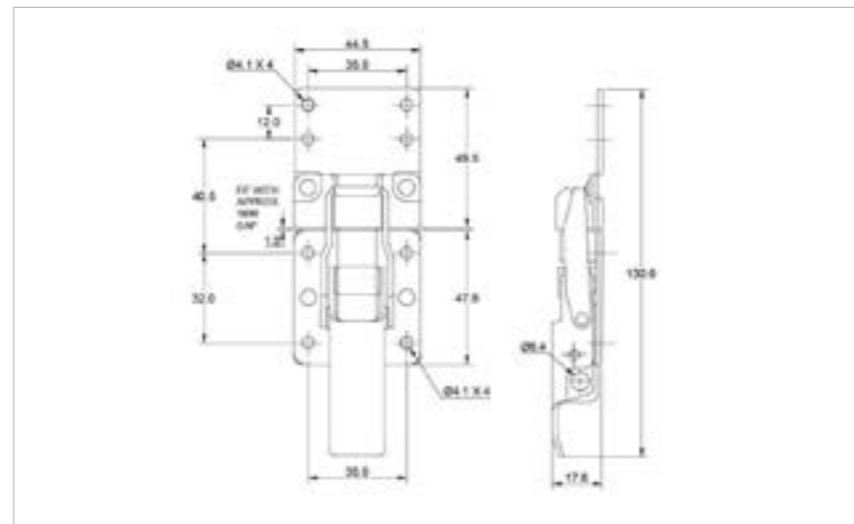

FOR FURTHER PRODUCT INFO AND PRICING