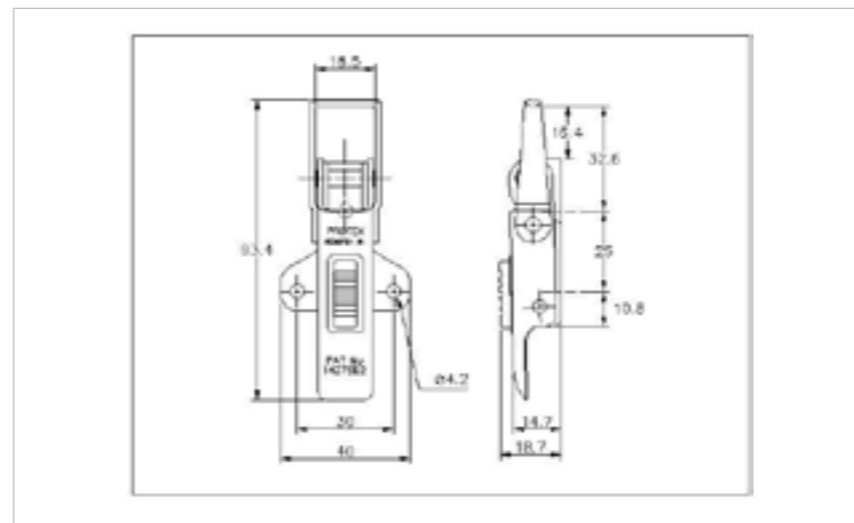

FOR FURTHER PRODUCT INFO AND PRICING

MEDIUM DUTY NON-ADJUSTABLE