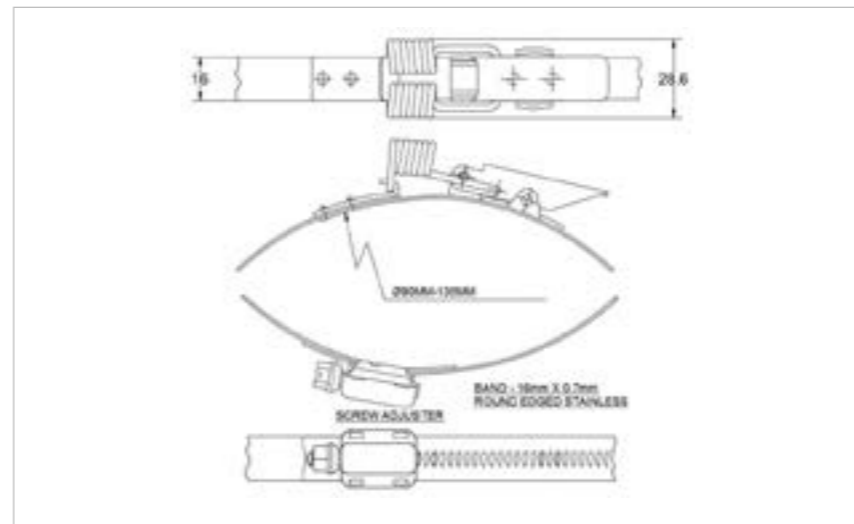

**FOR FURTHER PRODUCT INFO AND PRICING**

SPRING CLAW 70MM-375MM

**27SPG-HT090-135SS**

MATERIAL **Stainless Steel type 304**

FINISH **Natural**

**BUY DIRECT FROM THE MANUFACTURER**

**NO MINIMUM ONLINE ORDER QUANTITY**