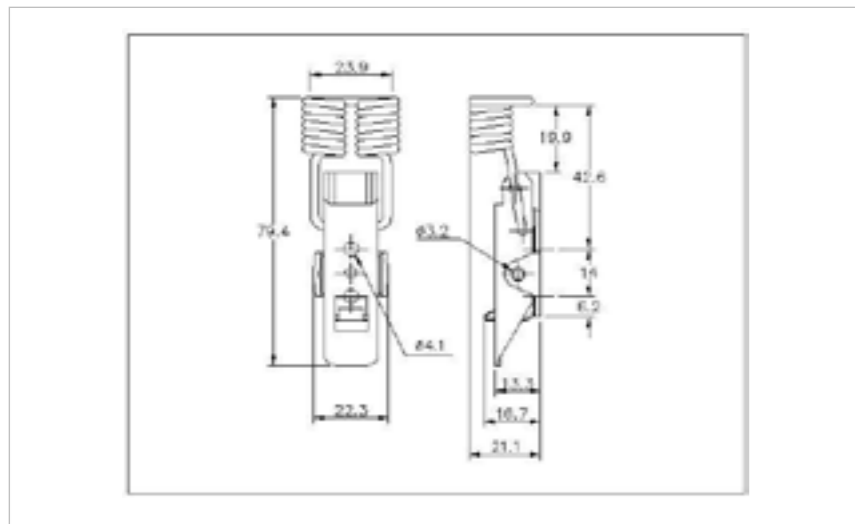

FOR FURTHER PRODUCT INFO AND PRICING

LIGHT DUTY SPRING

27-1935MSZN