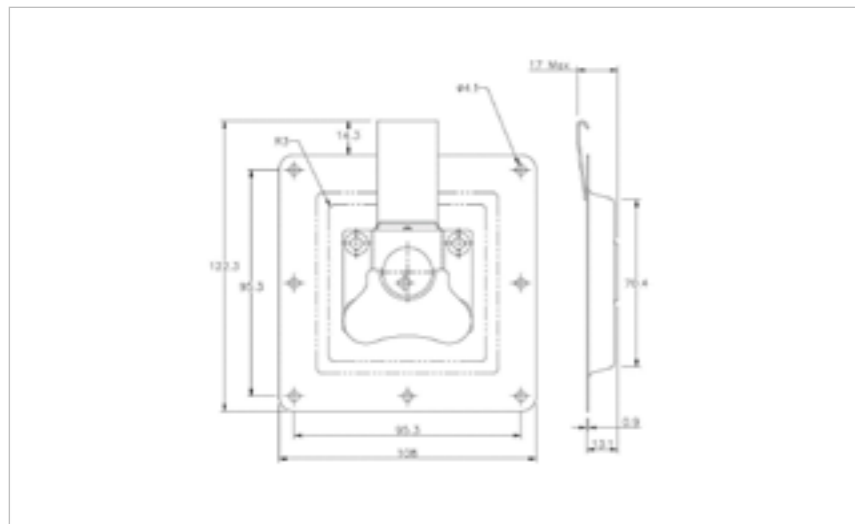

NO MINIMUM ONLINE ORDER QUANTITY

FOR FURTHER PRODUCT INFO AND PRICING