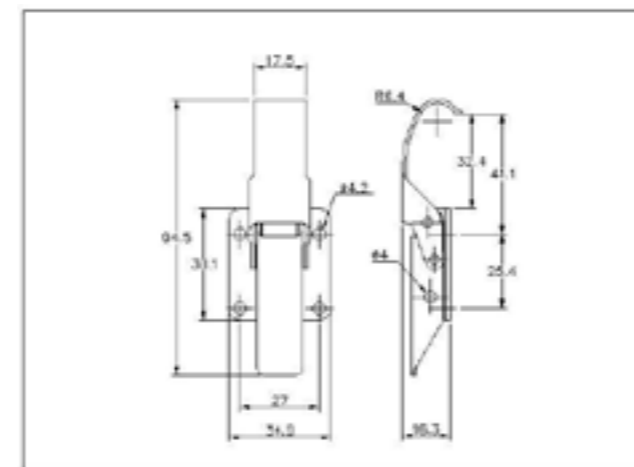

613/7SS

613/9SS

FOR FURTHER PRODUCT INFO AND PRICING

LIGHT DUTY NON-ADJUSTABLE