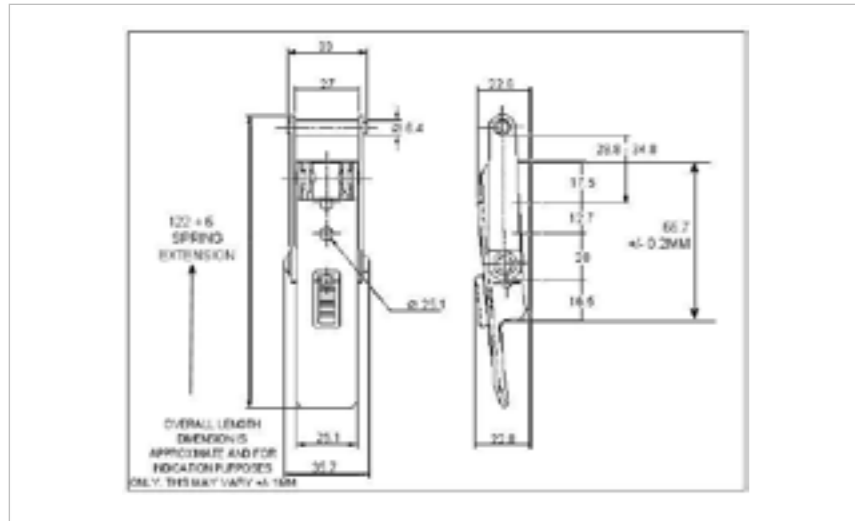

MEDIUM DUTY SPRING

71-2600SS

MATERIAL **Stainless Steel type 304**

FINISH **Natural**

01-1273SS

02-1260SS

FOR FURTHER PRODUCT INFO AND PRICING

MEDIUM DUTY SPRING

320-2556-TORXMSZN

MATERIAL **Mild Steel**

FINISH **Zinc Plate Passivate (Silver Blue)**

00-1260KEY-TORXSL

01-602MSZN

FOR FURTHER PRODUCT INFO AND PRICING

MEDIUM DUTY SPRING

320-2556-TORXSS

MATERIAL **Stainless Steel type 304**

FINISH **Natural**

00-1260KEY-TORXSL

007-1058SS

FOR FURTHER PRODUCT INFO AND PRICING

MEDIUM DUTY SPRING

373-2099MSZN

MATERIAL **Mild Steel**

FINISH **Zinc Plate Passivate (Silver Blue)**

01-502MSZN

01-602MSZN

FOR FURTHER PRODUCT INFO AND PRICING