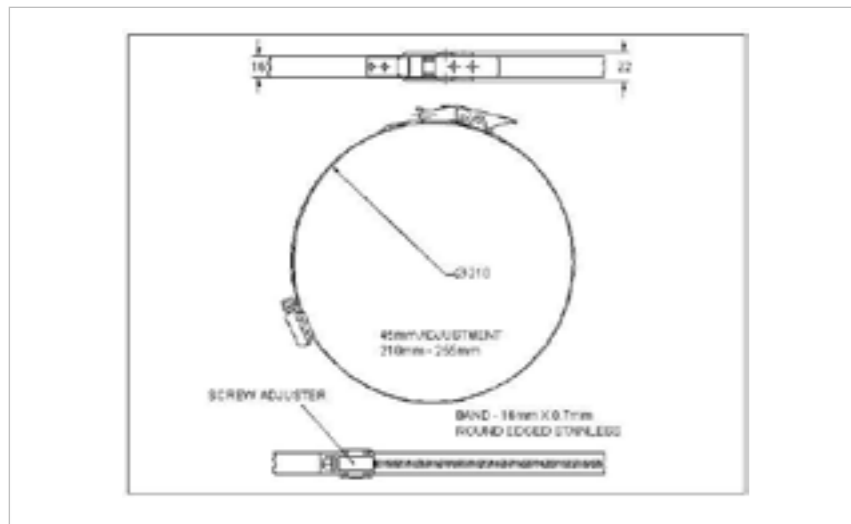

**FOR FURTHER PRODUCT INFO AND PRICING**

RIGID CLAW 70MM-375MM

**27-HT250-295SS**

MATERIAL **Stainless Steel type 304**

FINISH **Natural**

**FOR FURTHER PRODUCT INFO AND PRICING**

RIGID CLAW 70MM-375MM

**27-HT290-335SS**