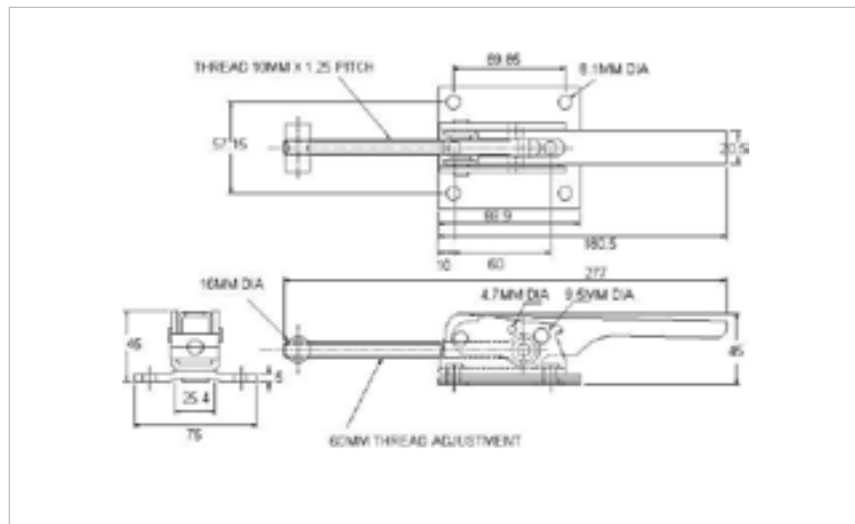

FOR FURTHER PRODUCT INFO AND PRICING

HEAVY DUTY ADJUSTABLE