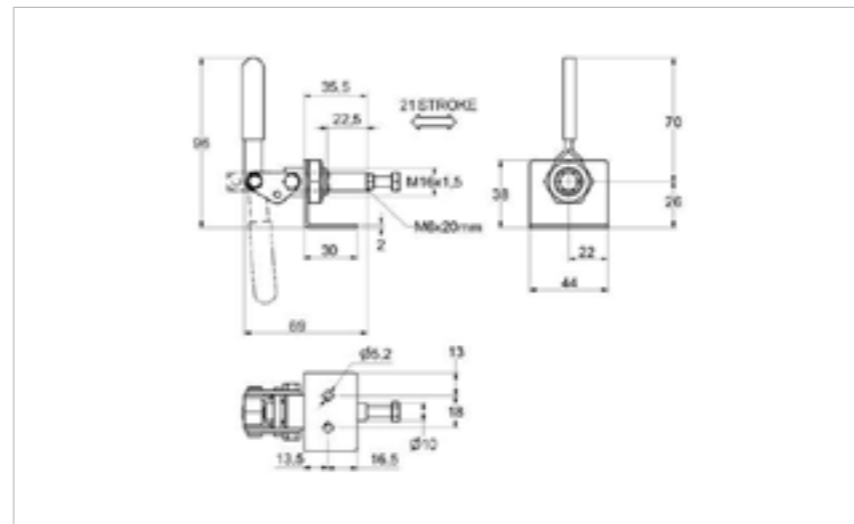

1
THE WORLD'S NO.1
MANUFACTURER
OF OVER CENTRE
LATCHES

FOR FURTHER PRODUCT INFO AND PRICING

PLUNGER ACTION