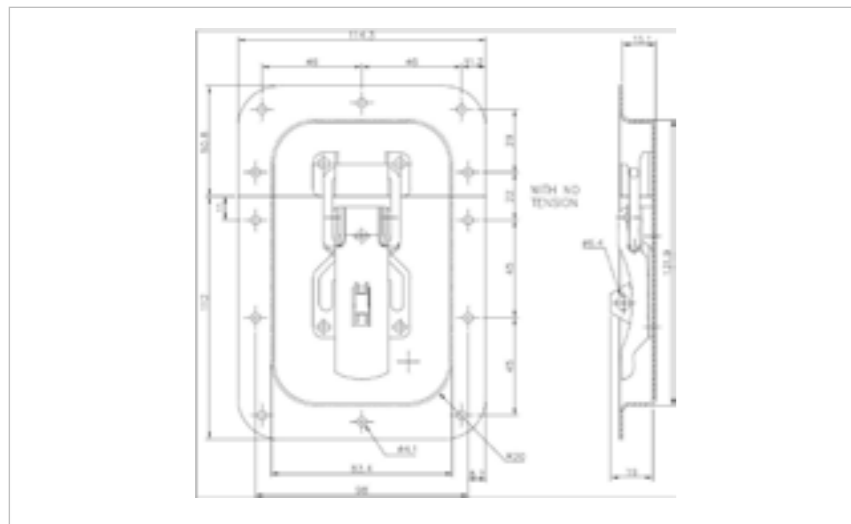

MATERIAL **Stainless Steel type 304**

FINISH **Natural**