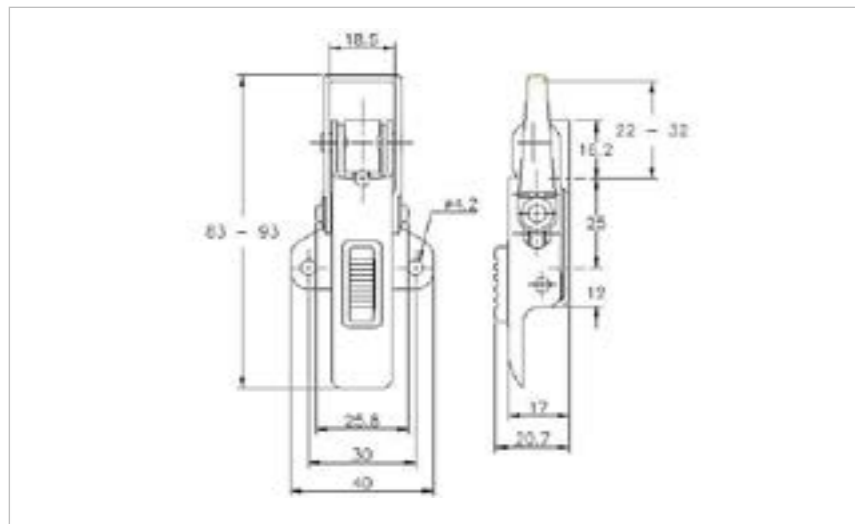

FOR FURTHER PRODUCT INFO AND PRICING

MEDIUM DUTY ADJUSTABLE