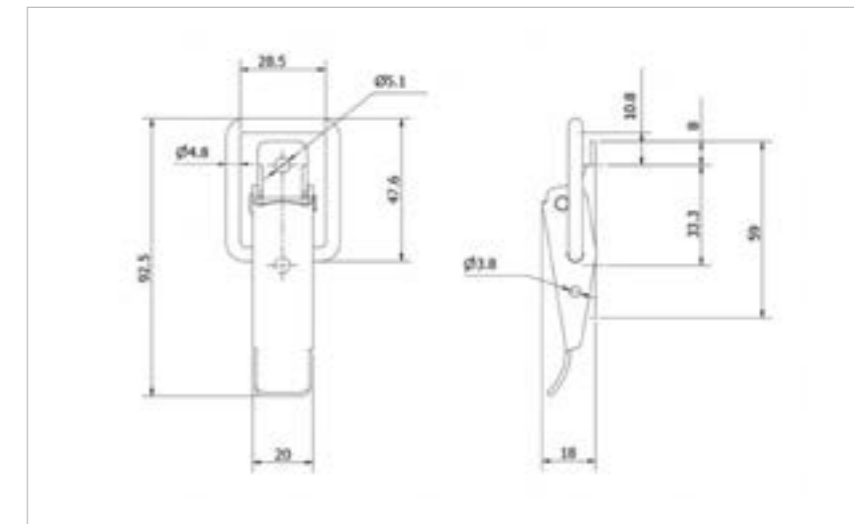

FOR FURTHER PRODUCT INFO AND PRICING