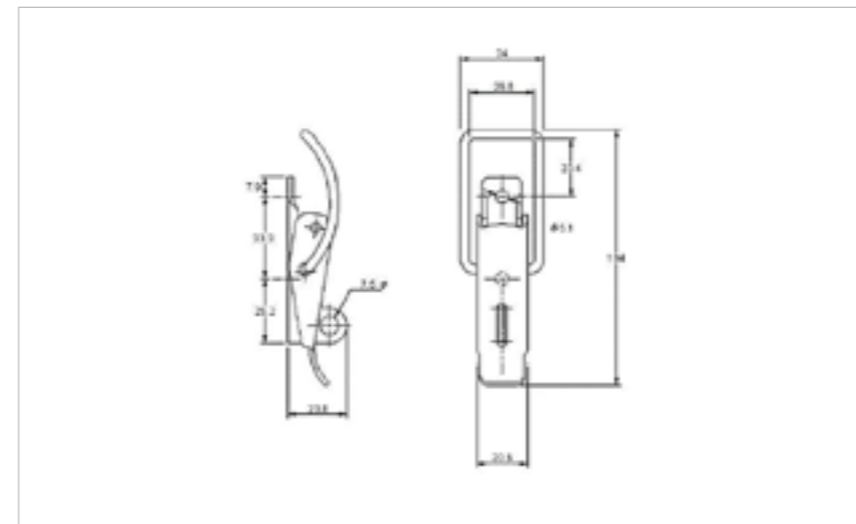

FOR FURTHER PRODUCT INFO AND PRICING

MEDIUM DUTY SPRING