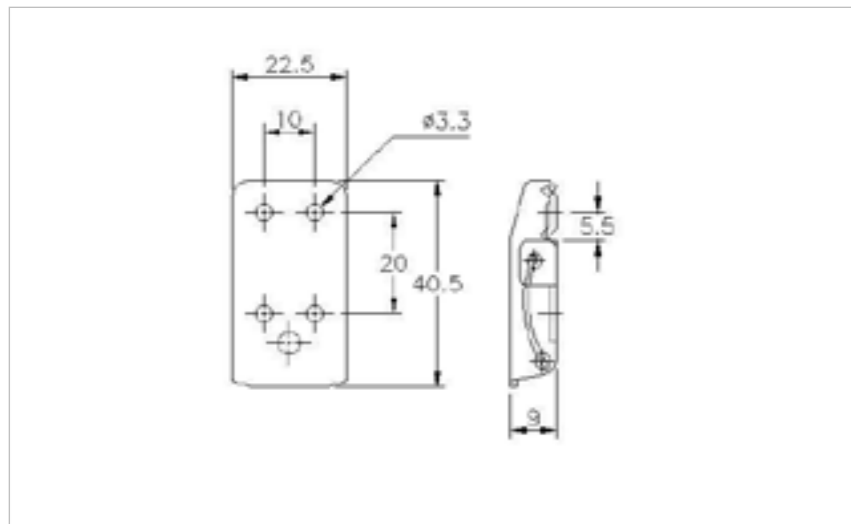

FOR FURTHER PRODUCT INFO AND PRICING

LIGHT DUTY NON-ADJUSTABLE