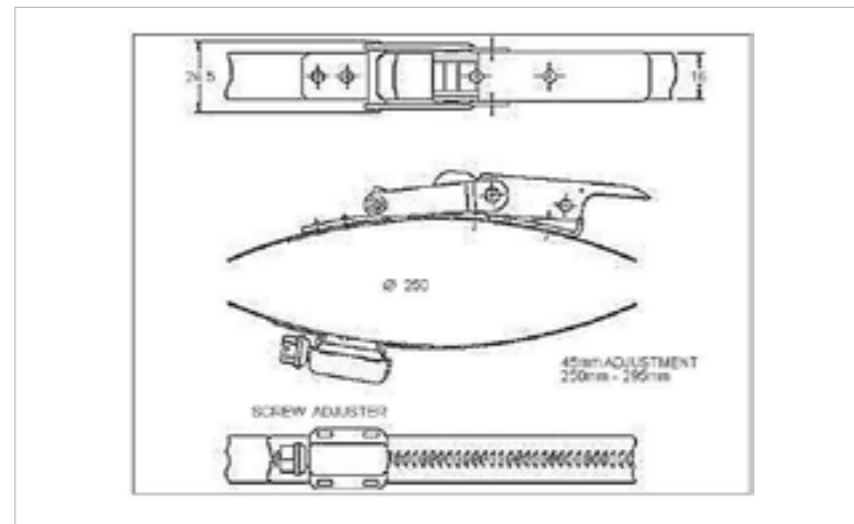

FOR FURTHER PRODUCT INFO AND PRICING