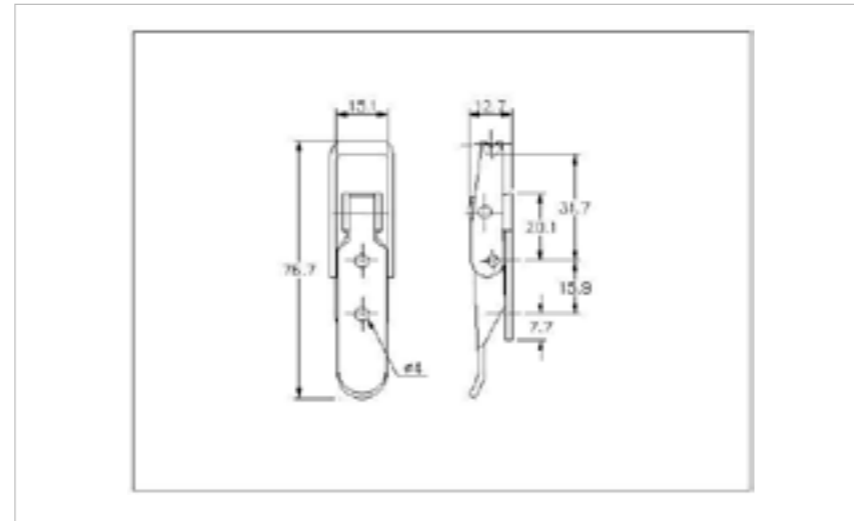

FOR FURTHER PRODUCT INFO AND PRICING

LIGHT DUTY NON-ADJUSTABLE