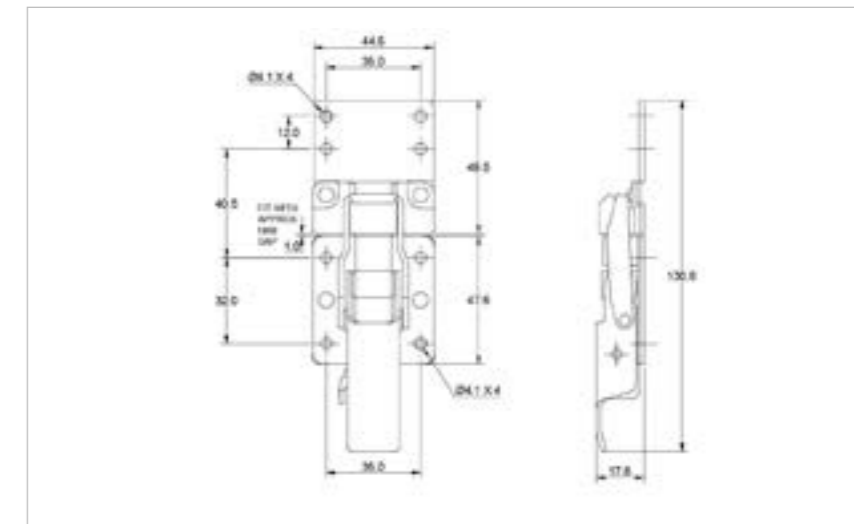

FOR FURTHER PRODUCT INFO AND PRICING