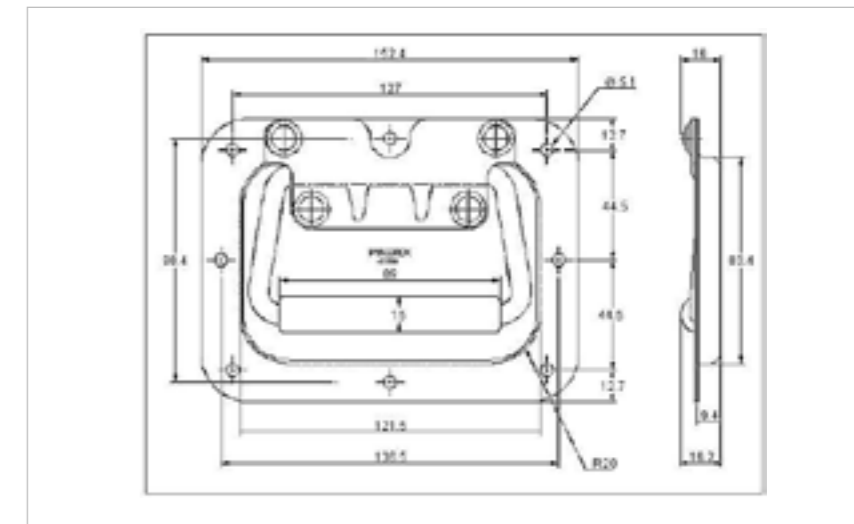

THE WORLD'S NO.1 MANUFACTURER OF OVER CENTRE LATCHES

WORLDWIDE DELIVERY

FOR FURTHER PRODUCT INFO AND PRICING