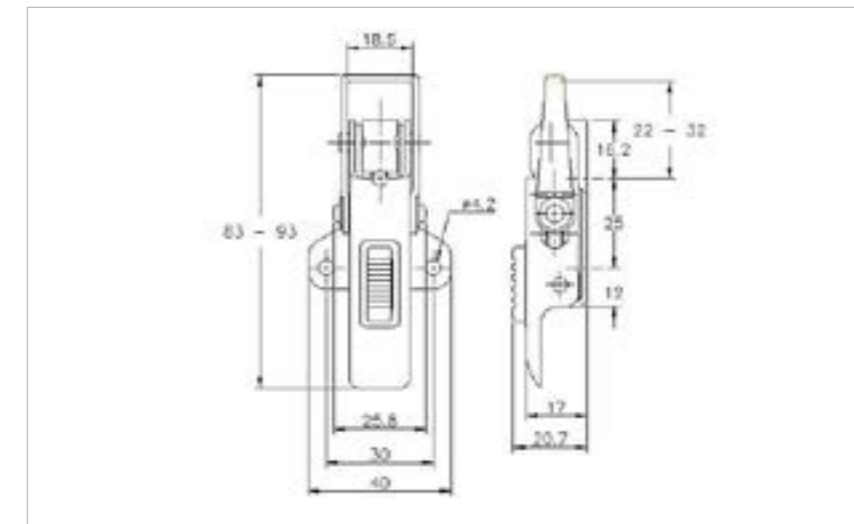

FOR FURTHER PRODUCT INFO AND PRICING