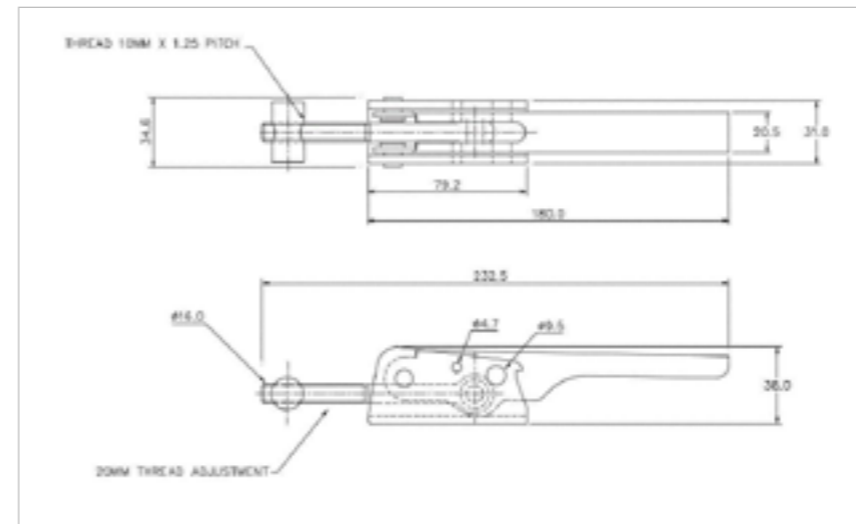

00-663/3M10MSZN

04-4000NHMSSF

FOR FURTHER PRODUCT INFO AND PRICING

HEAVY DUTY ADJUSTABLE