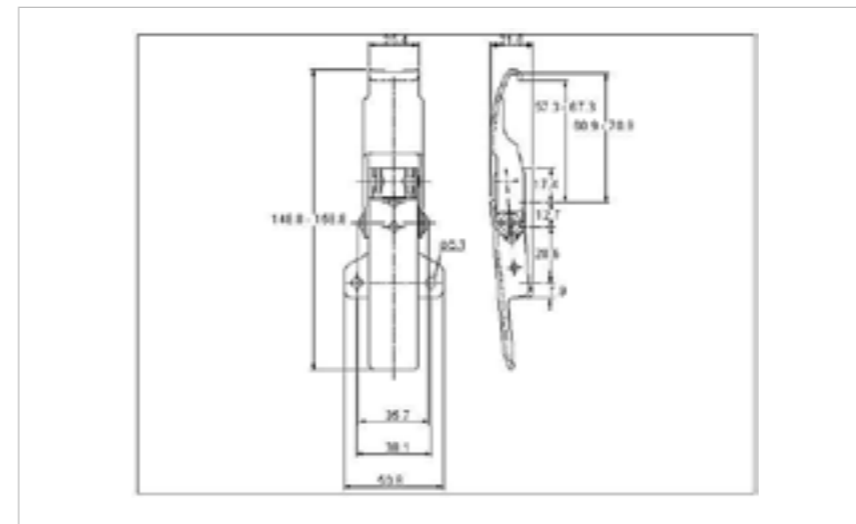

FOR FURTHER PRODUCT INFO AND PRICING

MEDIUM DUTY ADJUSTABLE