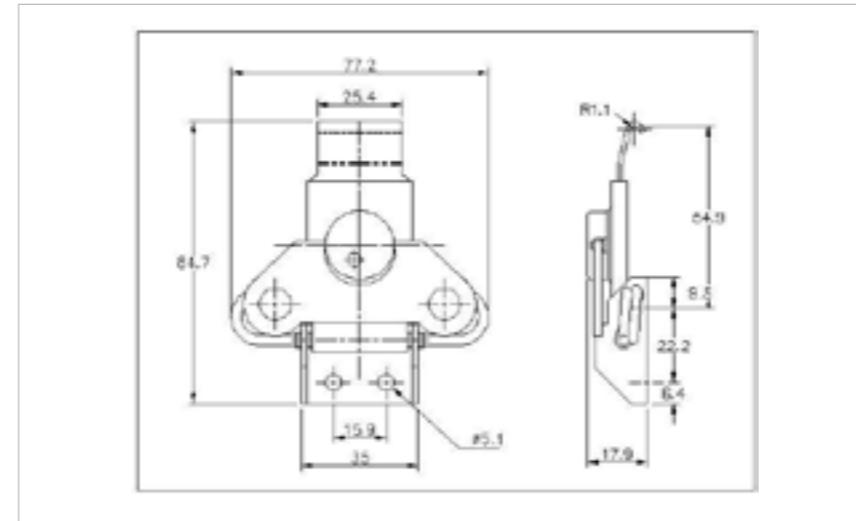

04-674/5MMSS

BUY DIRECT FROM THE MANUFACTURER

FOR FURTHER PRODUCT INFO AND PRICING