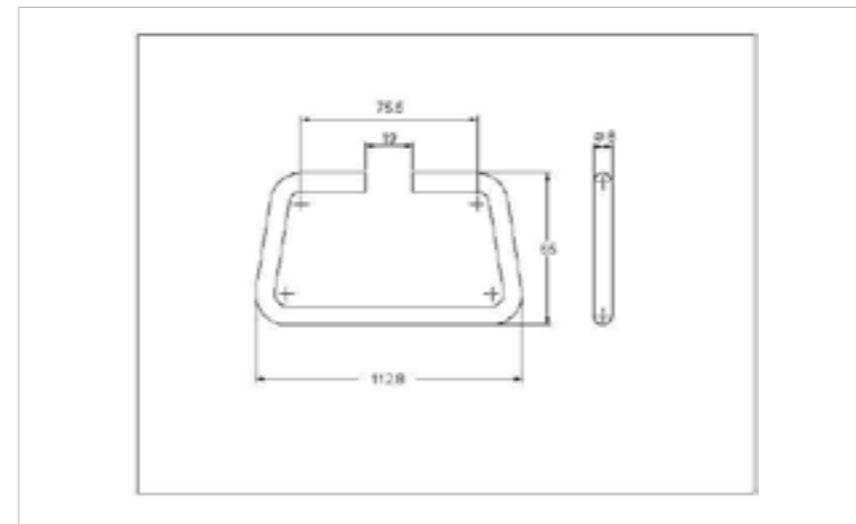

**FOR FURTHER
PRODUCT
INFO AND
PRICING**