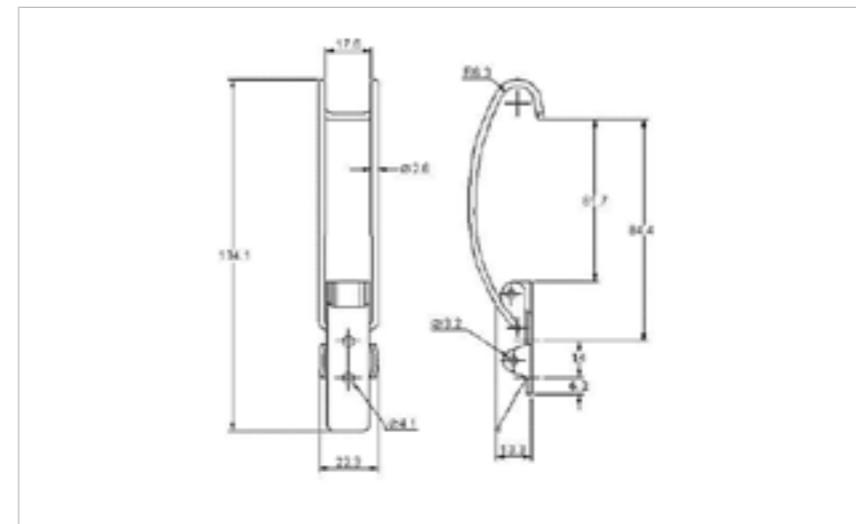

613/7SS

613/9SS

FOR FURTHER PRODUCT INFO AND PRICING

LIGHT DUTY SPRING