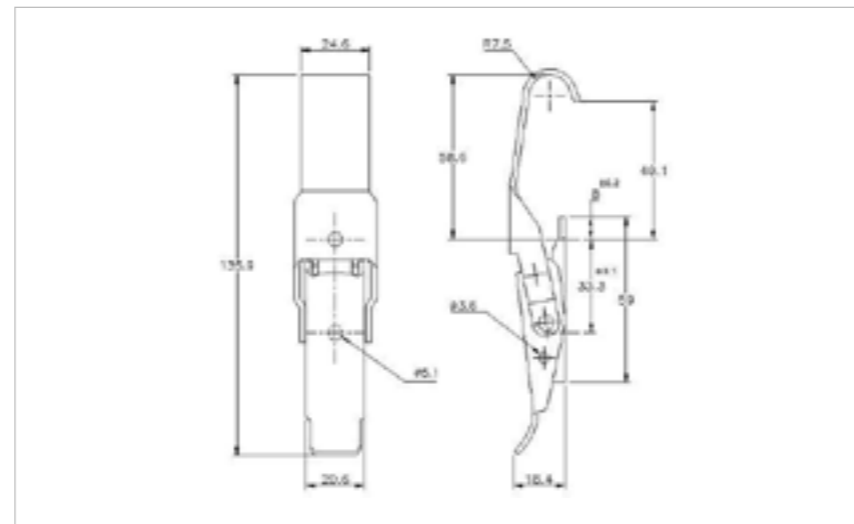

FOR FURTHER PRODUCT INFO AND PRICING

MEDIUM DUTY NON-ADJUSTABLE