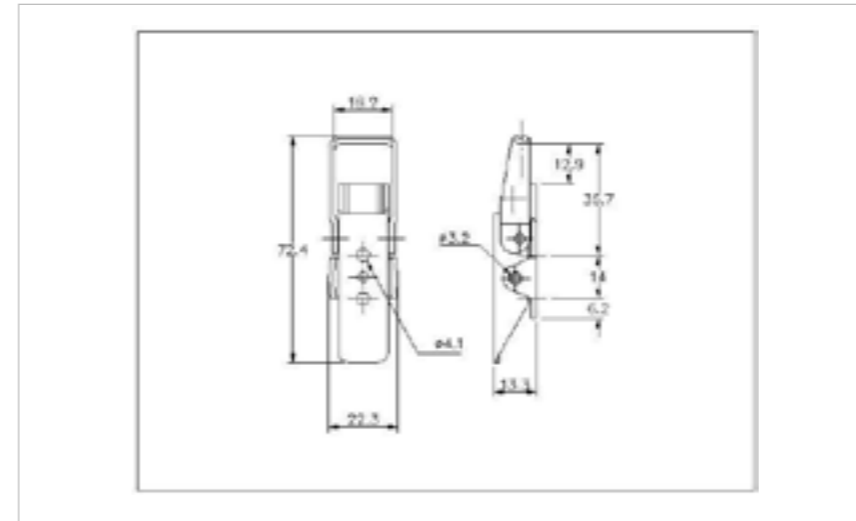

FOR FURTHER PRODUCT INFO AND PRICING

LIGHT DUTY NON-ADJUSTABLE