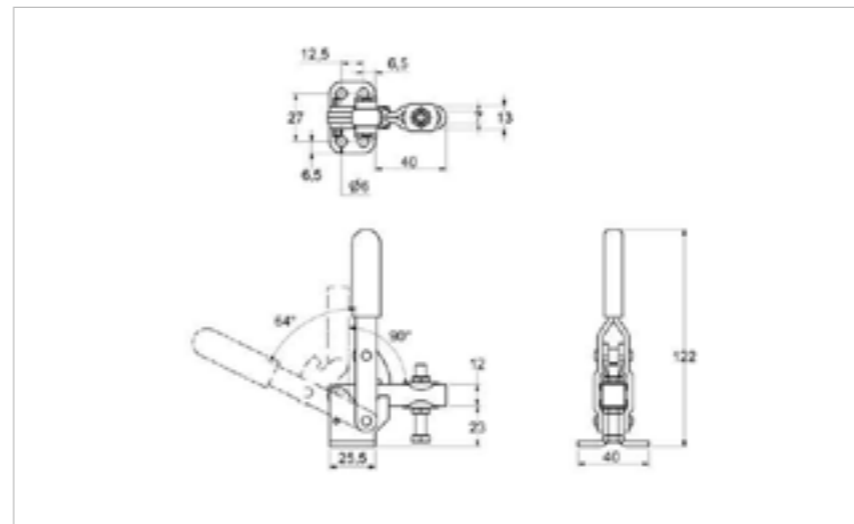

TCA-CAP-NEO-006

TCA-ADSP-NEO-006-070

VERTICAL ACTION