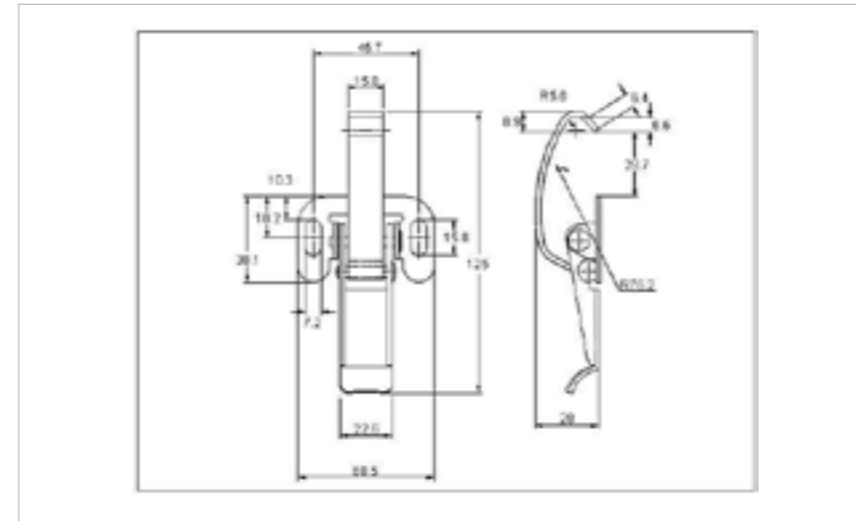

**BUY DIRECT
FROM THE
MANUFACTURER**

**NO MINIMUM
ONLINE ORDER
QUANTITY**

**FOR
FURTHER
PRODUCT
INFO AND
PRICING**

LIGHT DUTY SPRING