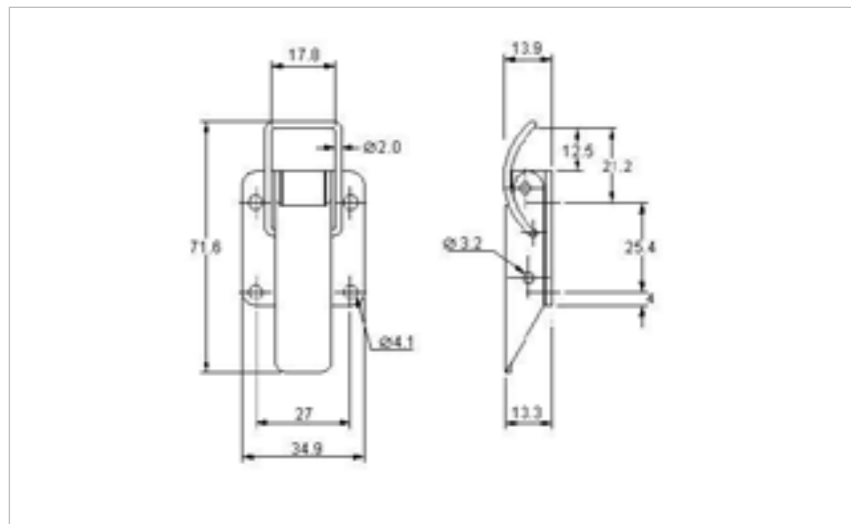

FOR FURTHER PRODUCT INFO AND PRICING

LIGHT DUTY SPRING