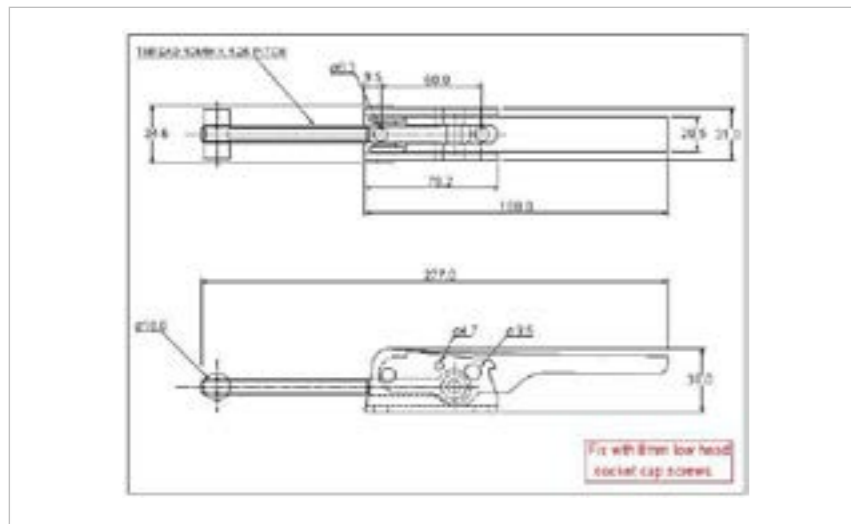

HEAVY DUTY ADJUSTABLE

43-4000/150/316SS

MATERIAL **Stainless Steel type 316**

FINISH **Natural**

00-663/3M10/316SS

04-4000/316SS

FOR FURTHER PRODUCT INFO AND PRICING

HEAVY DUTY ADJUSTABLE

43-4000/150MSZN

MATERIAL **Mild Steel**

FINISH **Zinc Plate Passivate (Silver Blue)**

04-4000MSZN

1167/7SS

FOR FURTHER PRODUCT INFO AND PRICING

HEAVY DUTY ADJUSTABLE

43-4000/150SFBMSZN

MATERIAL **Self Finish Base**

FINISH **Zinc Plate Passivate (Silver Blue)**

00-663/3M10MSZN

04-4000NHMSSF

FOR FURTHER PRODUCT INFO AND PRICING

HEAVY DUTY ADJUSTABLE

43-4000/150SS

MATERIAL **Stainless Steel type 304**

FINISH **Natural**

00-663/3M10/316SS

04-4000SS

FOR FURTHER PRODUCT INFO AND PRICING