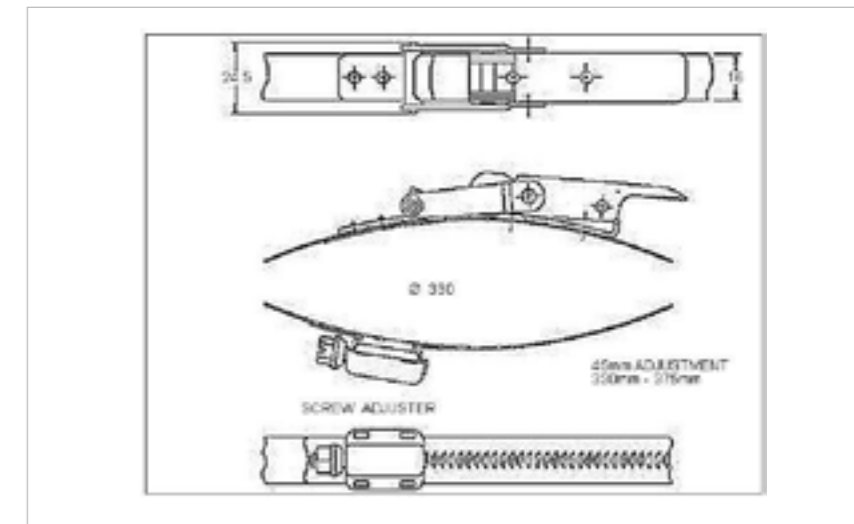

FOR FURTHER PRODUCT INFO AND PRICING