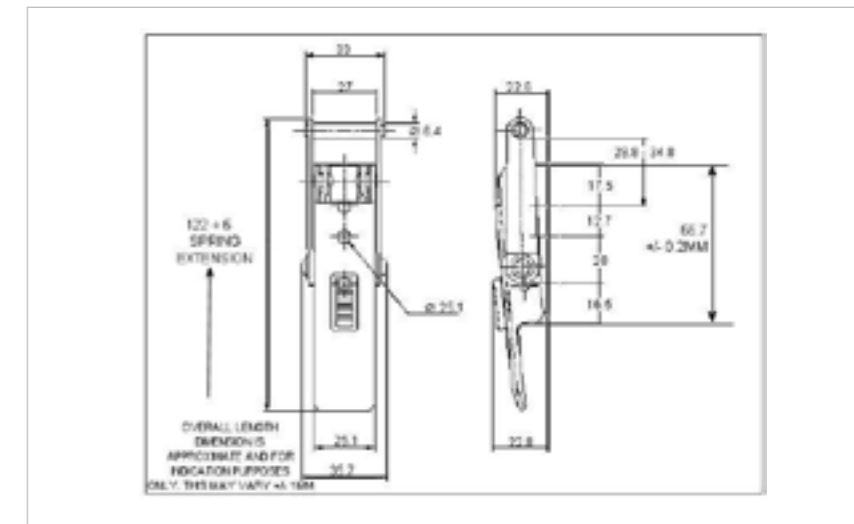

FOR FURTHER PRODUCT INFO AND PRICING