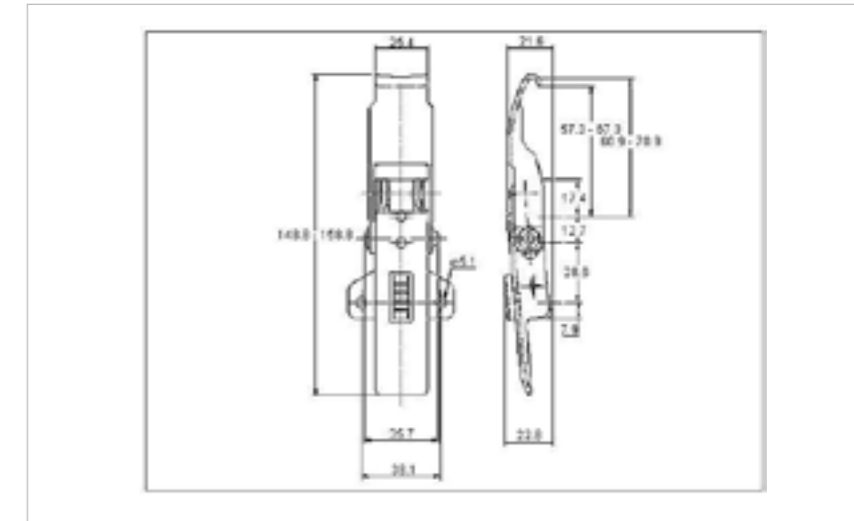

1
THE WORLD'S NO.1
MANUFACTURER
OF OVER CENTRE
LATCHES

FOR FURTHER PRODUCT INFO AND PRICING