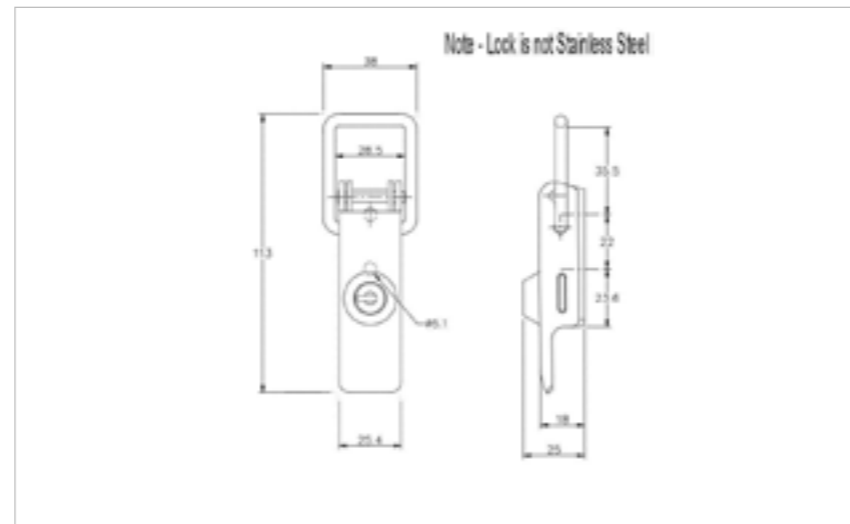

FOR FURTHER PRODUCT INFO AND PRICING