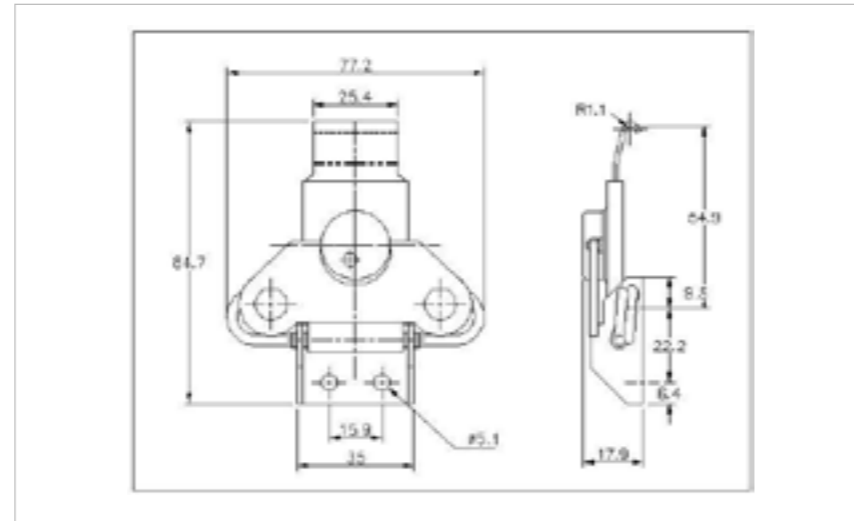

## 676LM1MSZN

MATERIAL **Mild Steel**

FINISH **Zinc Plate Passivate (Silver Blue)**

04-674/5MMSS

WORLDWIDE DELIVERY

FOR FURTHER PRODUCT INFO AND PRICING

ROTARY LATCHES