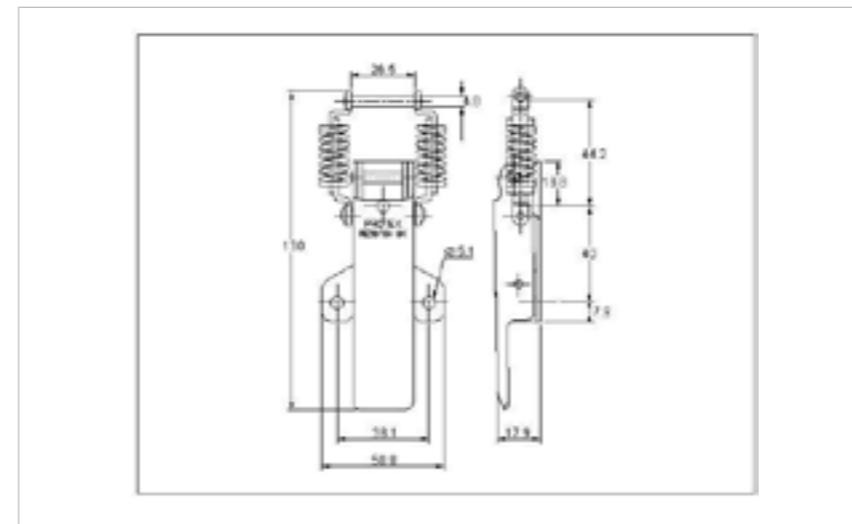

FOR FURTHER PRODUCT INFO AND PRICING

MEDIUM DUTY SPRING