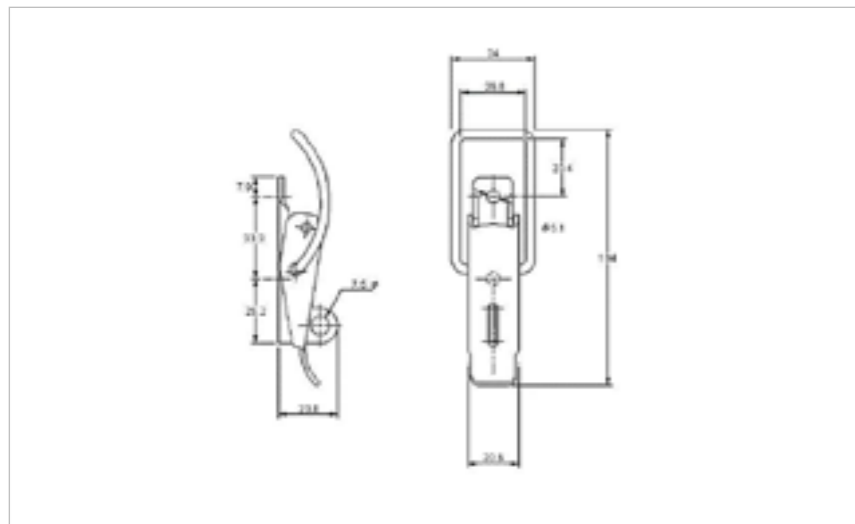

FOR FURTHER PRODUCT INFO AND PRICING

MEDIUM DUTY SPRING