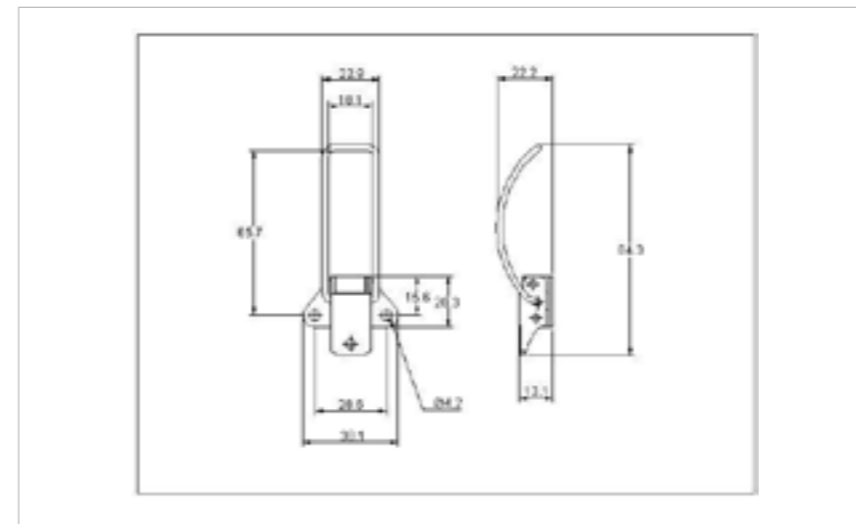

FOR FURTHER PRODUCT INFO AND PRICING

LIGHT DUTY SPRING