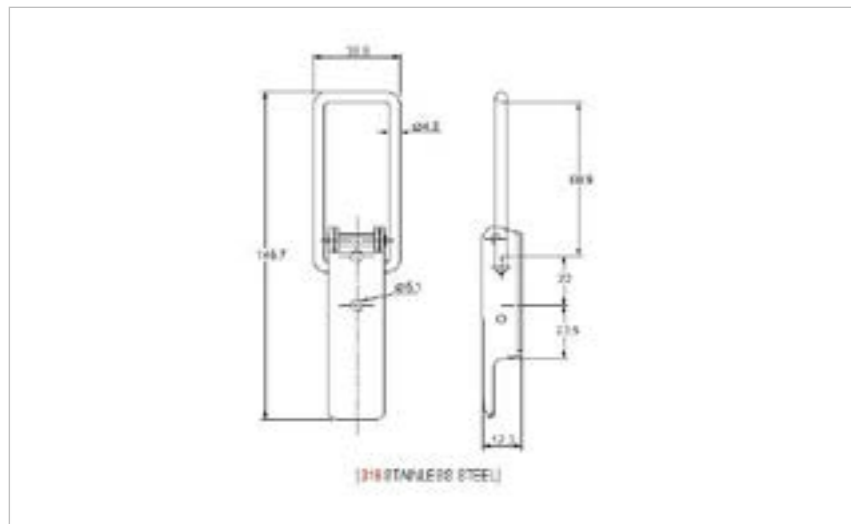

FOR FURTHER PRODUCT INFO AND PRICING

MEDIUM DUTY NON-ADJUSTABLE