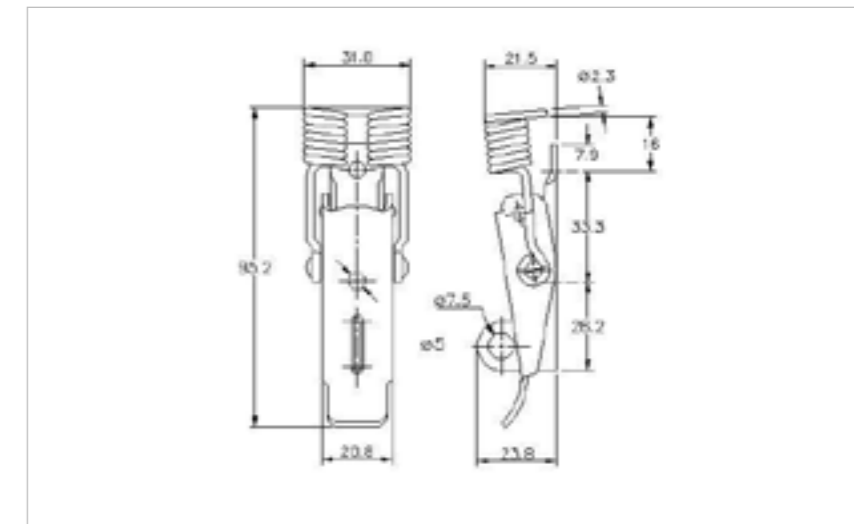

FOR FURTHER PRODUCT INFO AND PRICING