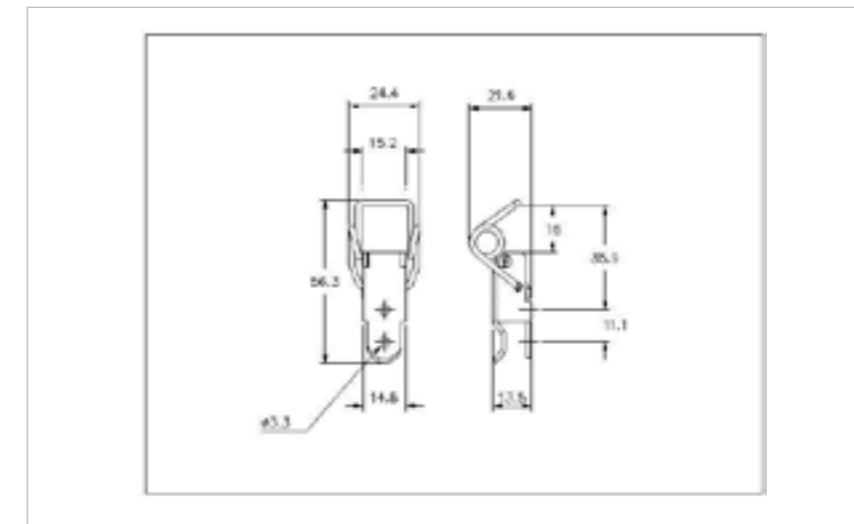

01-504SS

01-1658SS

FOR FURTHER PRODUCT INFO AND PRICING