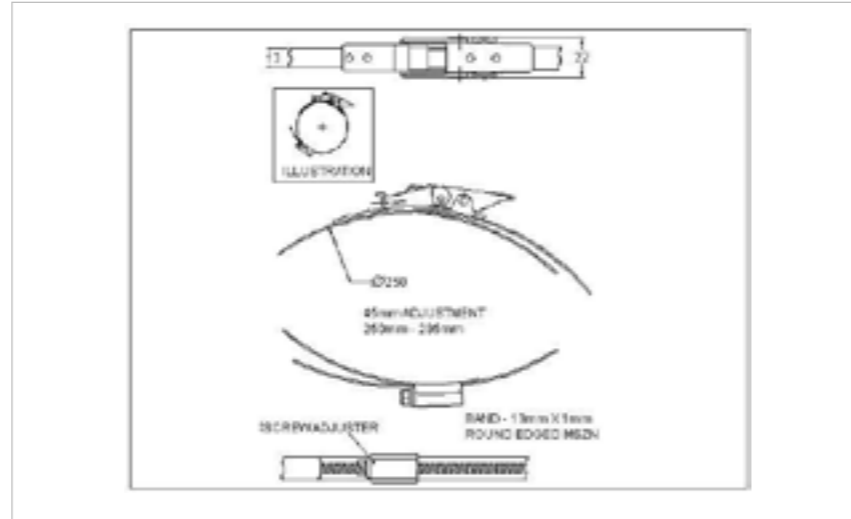

FOR FURTHER PRODUCT INFO AND PRICING

RIGID CLAW 70MM-375MM