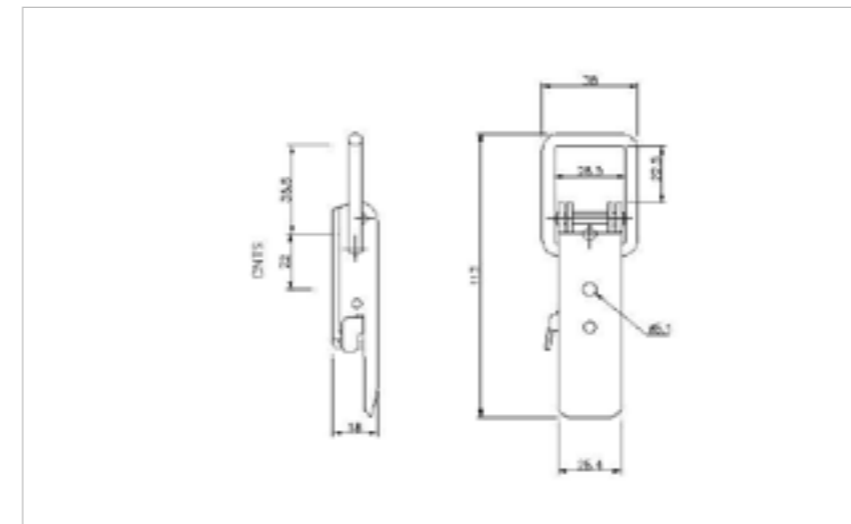

i
FOR FURTHER PRODUCT INFO AND PRICING