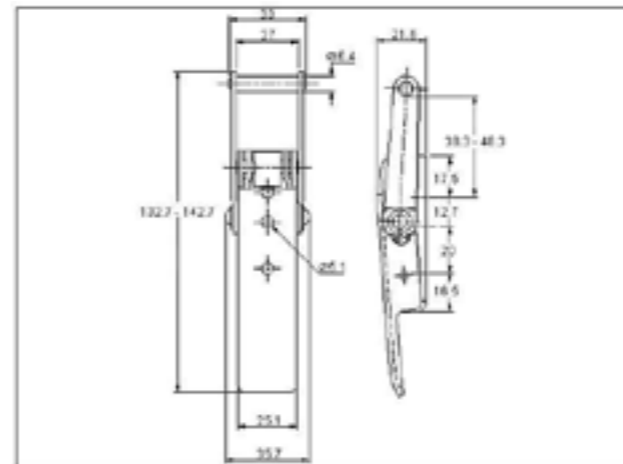

01-1273SS

02-1260SS

FOR FURTHER PRODUCT INFO AND PRICING

MEDIUM DUTY ADJUSTABLE