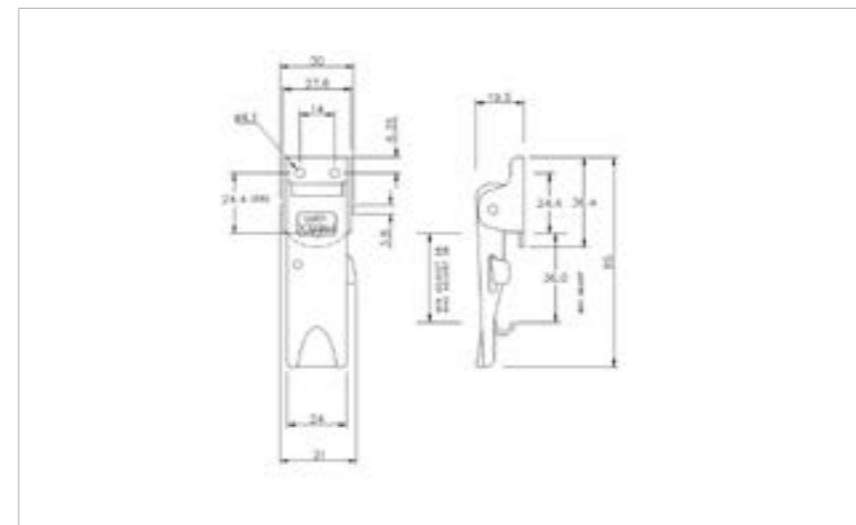

FOR FURTHER PRODUCT INFO AND PRICING