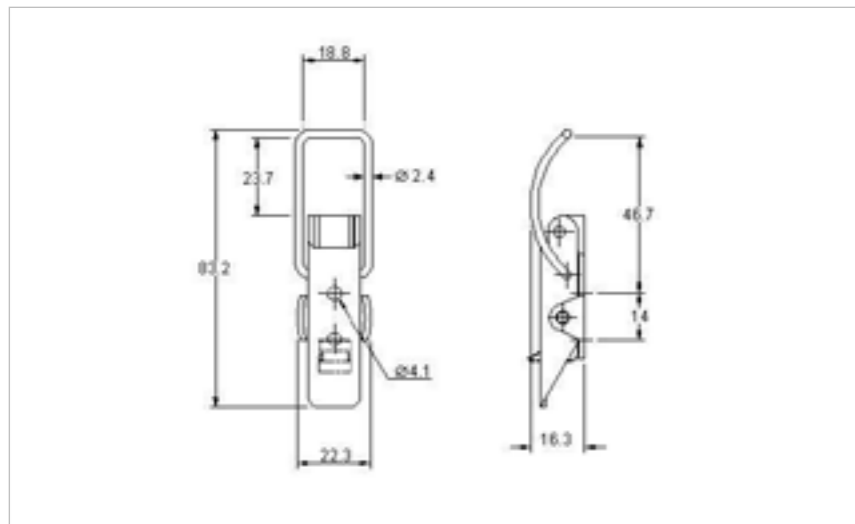

FOR FURTHER PRODUCT INFO AND PRICING

LIGHT DUTY SPRING