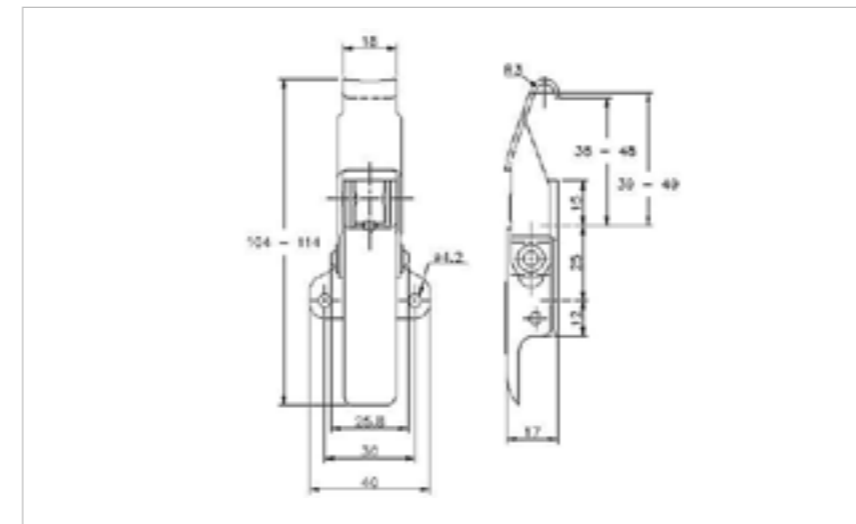

FOR FURTHER PRODUCT INFO AND PRICING

MEDIUM DUTY ADJUSTABLE