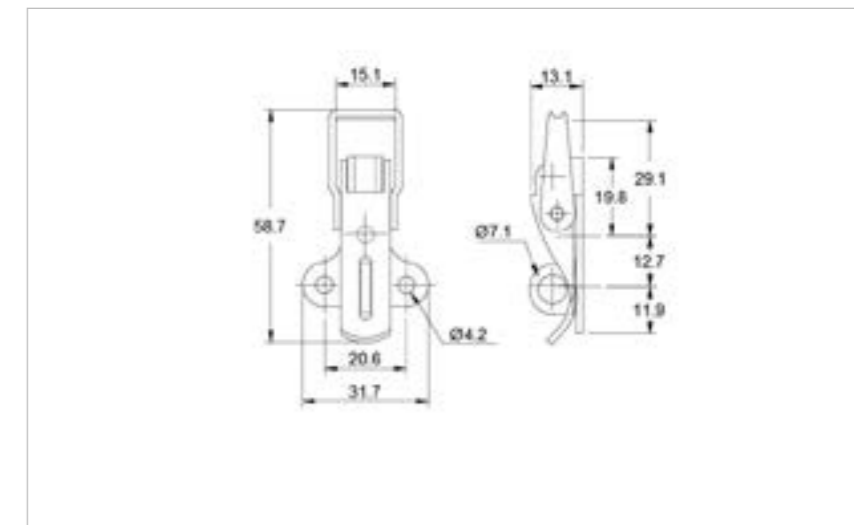

FOR FURTHER PRODUCT INFO AND PRICING