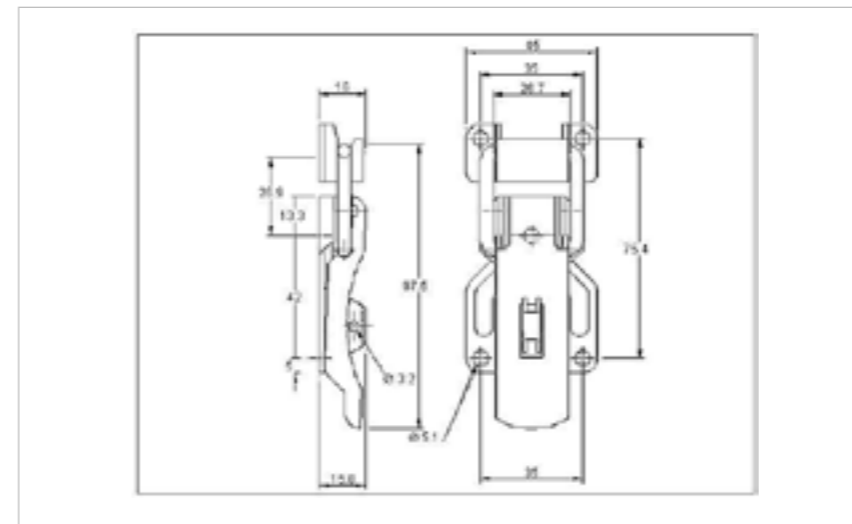

FOR FURTHER PRODUCT INFO AND PRICING