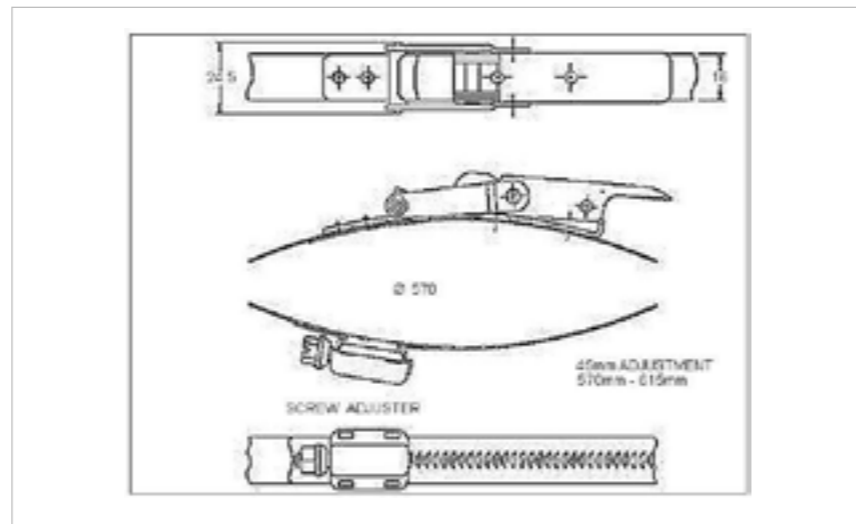

FOR FURTHER PRODUCT INFO AND PRICING

HEAVY DUTY RIGID CLAW 250MM-695MM