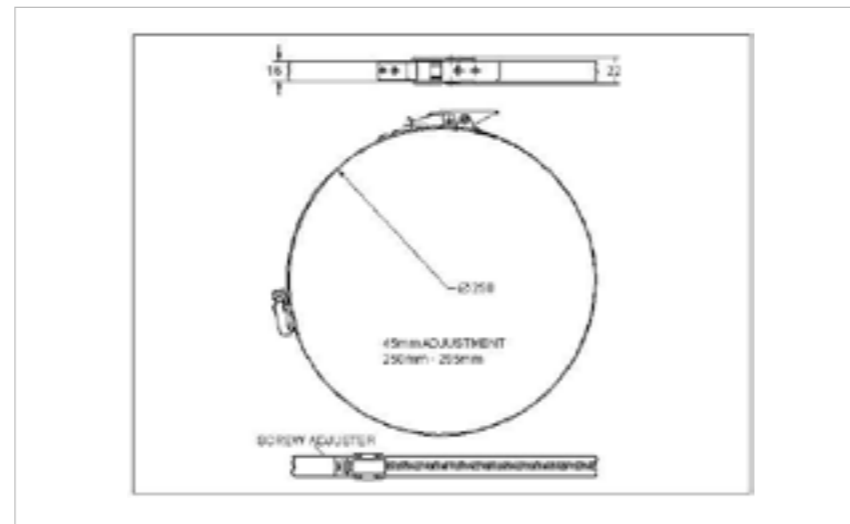

**FOR FURTHER PRODUCT INFO AND PRICING**

RIGID CLAW 70MM-375MM

**27-HT250-295SS**

MATERIAL **Stainless Steel type 304**

FINISH **Natural**

**FOR FURTHER PRODUCT INFO AND PRICING**

RIGID CLAW 70MM-375MM

**27-HT290-335SS**