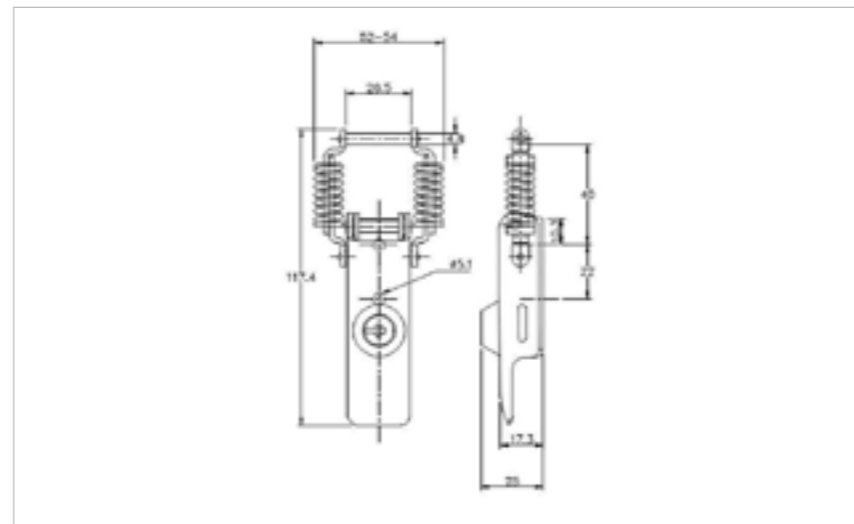

FOR FURTHER PRODUCT INFO AND PRICING