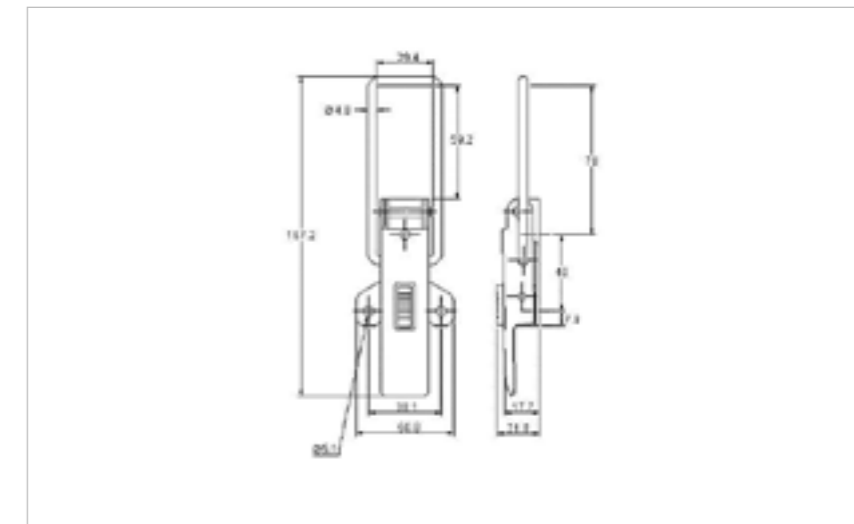

FOR FURTHER PRODUCT INFO AND PRICING