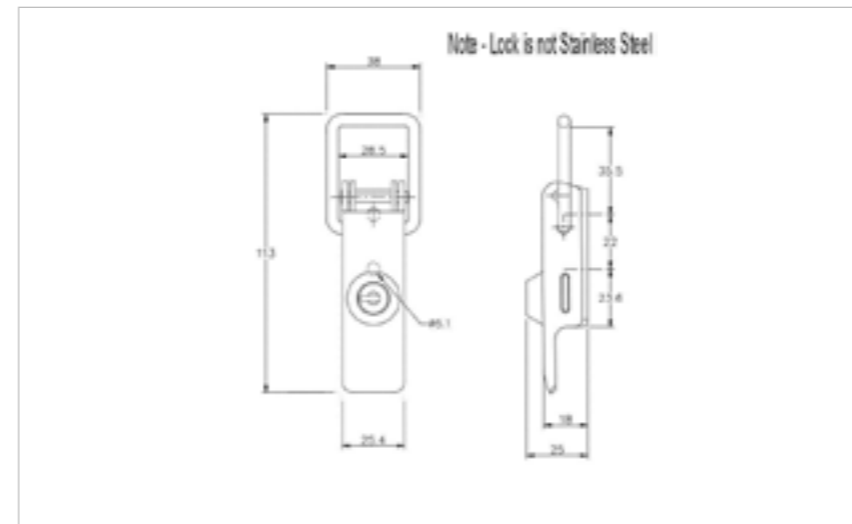

FOR FURTHER PRODUCT INFO AND PRICING