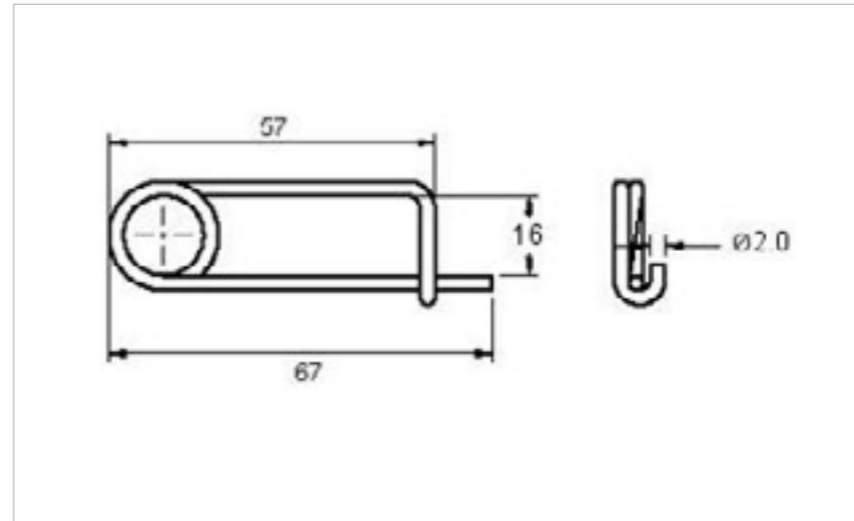

1
THE WORLD'S NO.1
MANUFACTURER
OF OVER CENTRE
LATCHES

**WORLDWIDE
DELIVERY**

i
**FOR
FURTHER
PRODUCT
INFO AND
PRICING**