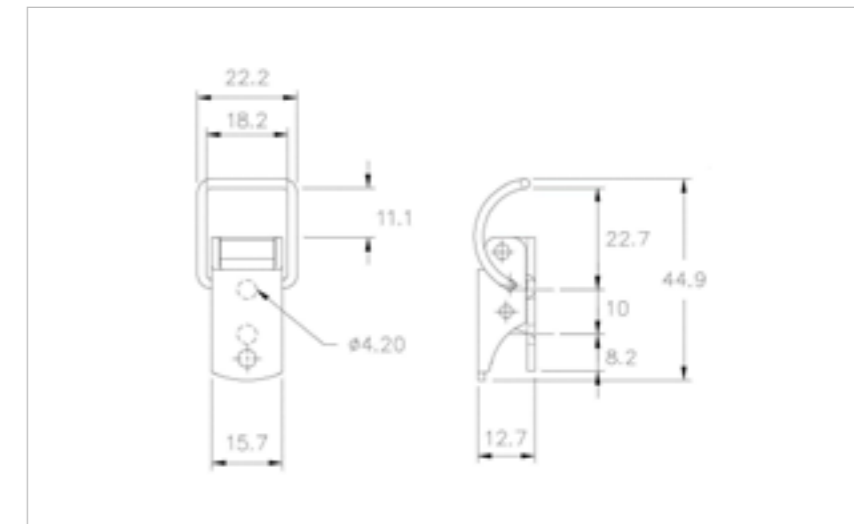

FOR FURTHER PRODUCT INFO AND PRICING