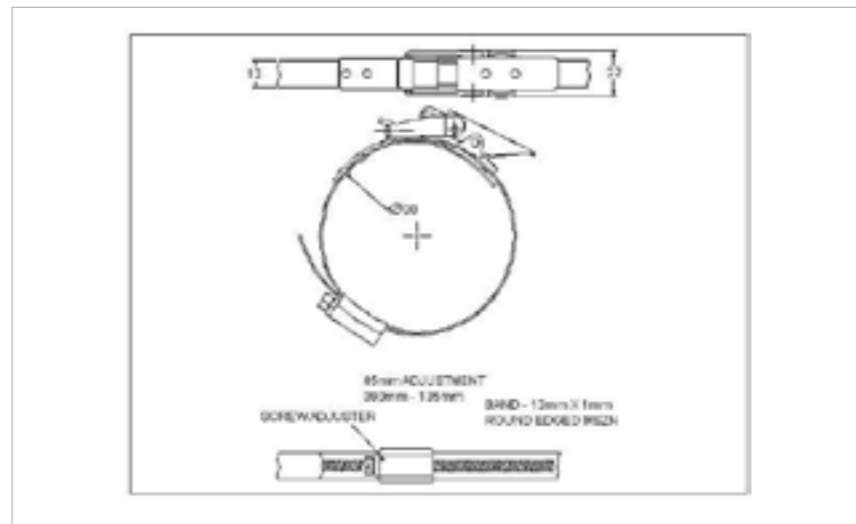

 **FOR  
FURTHER  
PRODUCT  
INFO AND  
PRICING**

RIGID CLAW 70MM-375MM

**27-HGR090-135ZN**

MATERIAL **Mild Steel**

FINISH **Zinc Plate Passivate (Silver)**

  
THE WORLD'S NO.1  
MANUFACTURER  
OF OVER CENTRE  
LATCHES