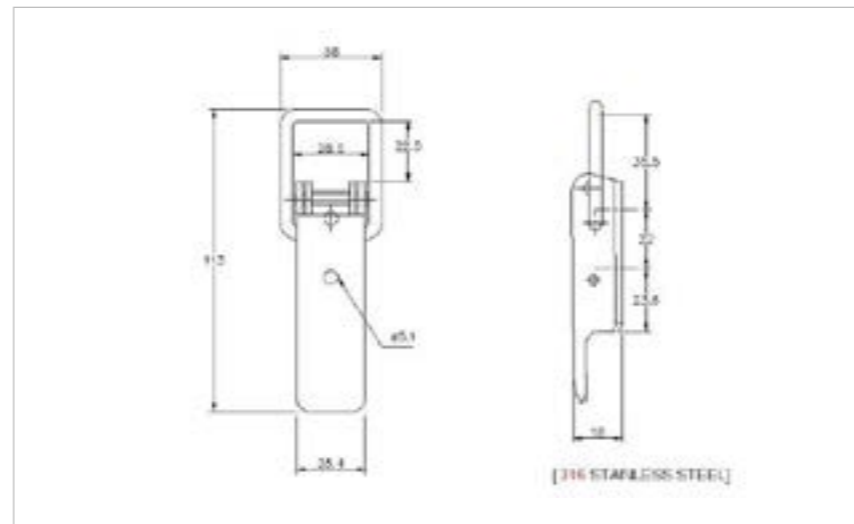

i
FOR FURTHER
PRODUCT
INFO AND
PRICING

MEDIUM DUTY NON-ADJUSTABLE