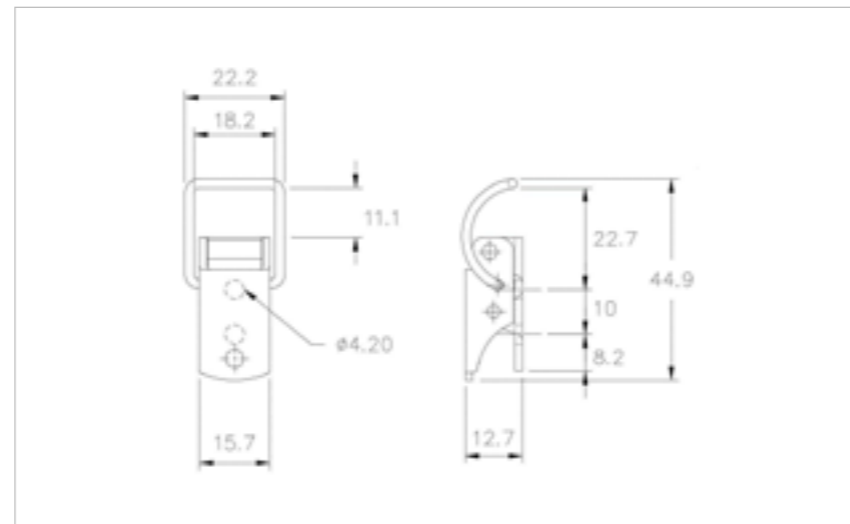

FOR FURTHER PRODUCT INFO AND PRICING

LIGHT DUTY SPRING