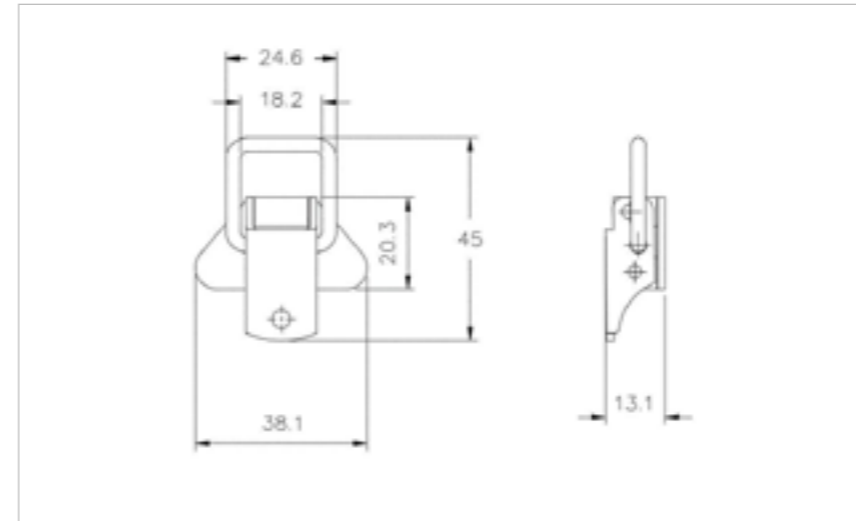

FOR FURTHER PRODUCT INFO AND PRICING

LIGHT DUTY NON-ADJUSTABLE