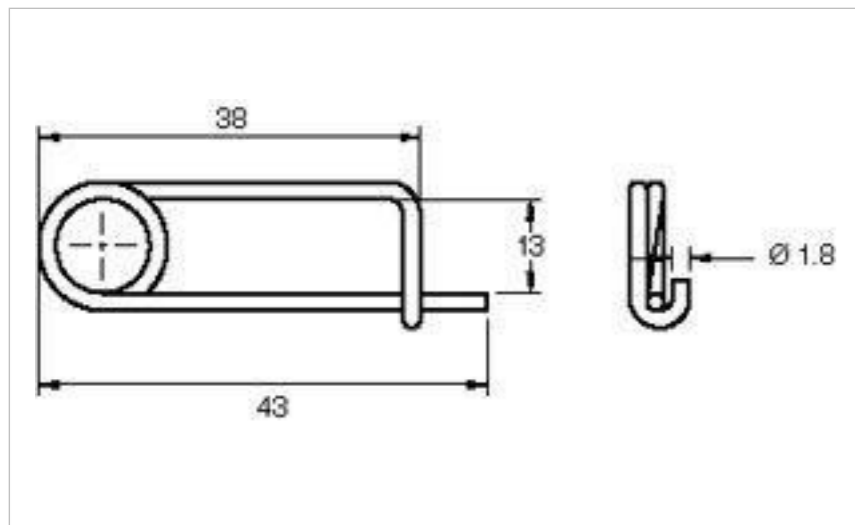

1
THE WORLD'S NO.1
MANUFACTURER
OF OVER CENTRE
LATCHES

WORLDWIDE
DELIVERY

**FOR
FURTHER
PRODUCT
INFO AND
PRICING**