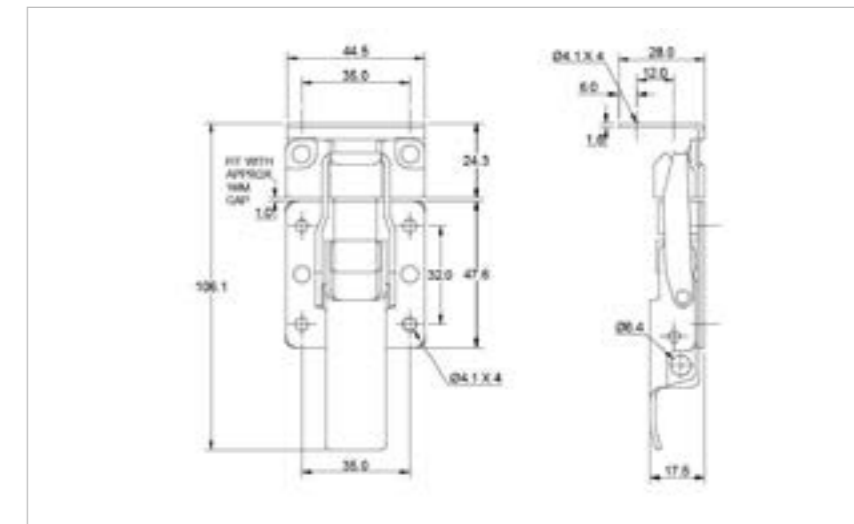

FOR FURTHER PRODUCT INFO AND PRICING