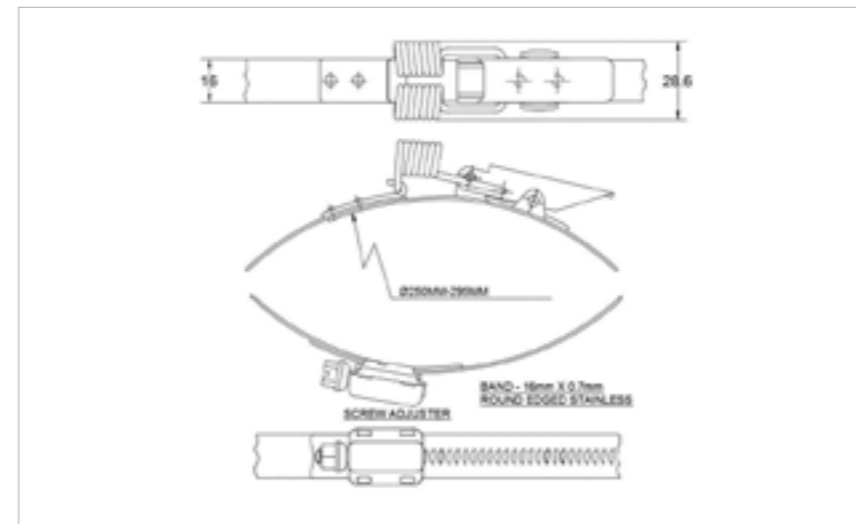

FOR FURTHER PRODUCT INFO AND PRICING

SPRING CLAW 70MM-375MM

27SPG-HT290-335SS