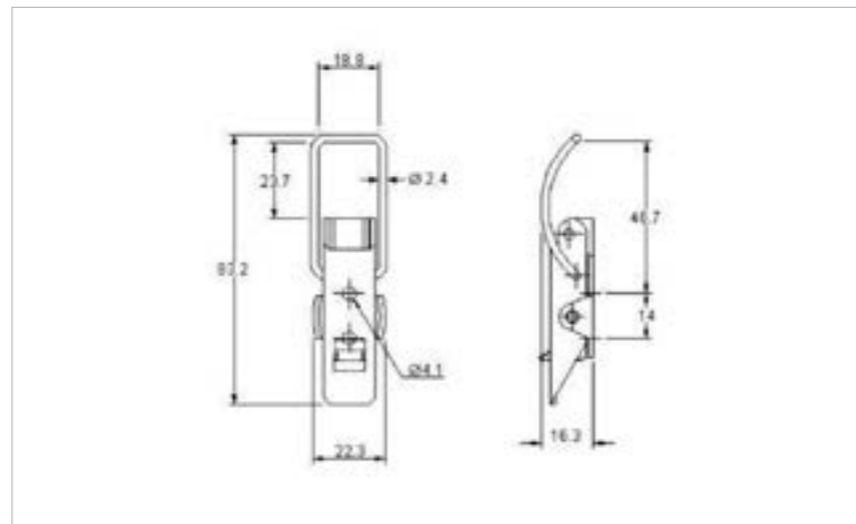

FOR FURTHER PRODUCT INFO AND PRICING

LIGHT DUTY SPRING