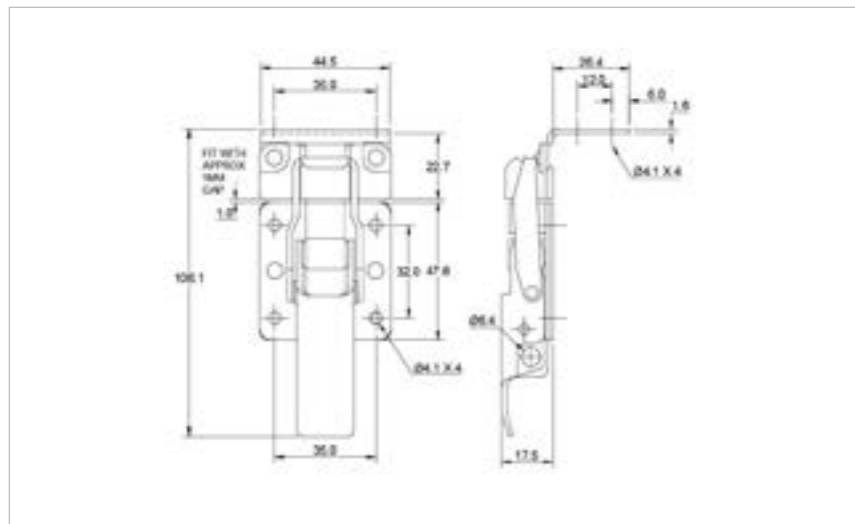

FOR FURTHER PRODUCT INFO AND PRICING