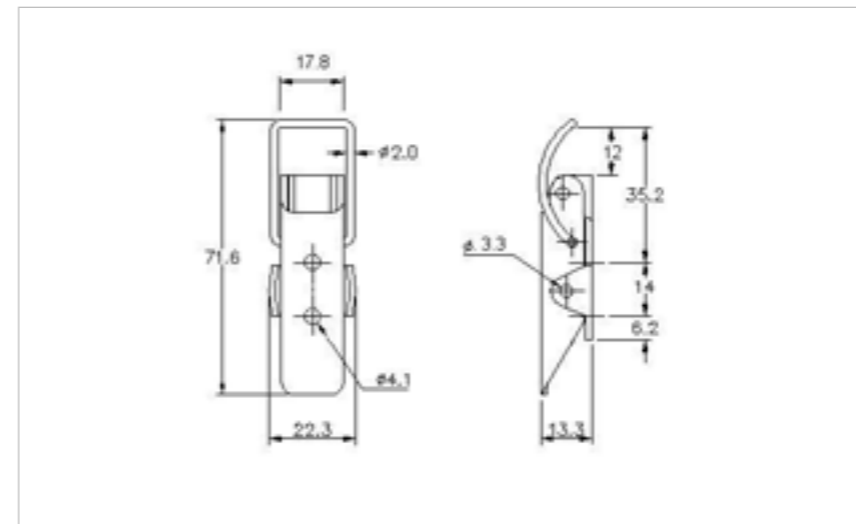

FOR FURTHER PRODUCT INFO AND PRICING

LIGHT DUTY SPRING