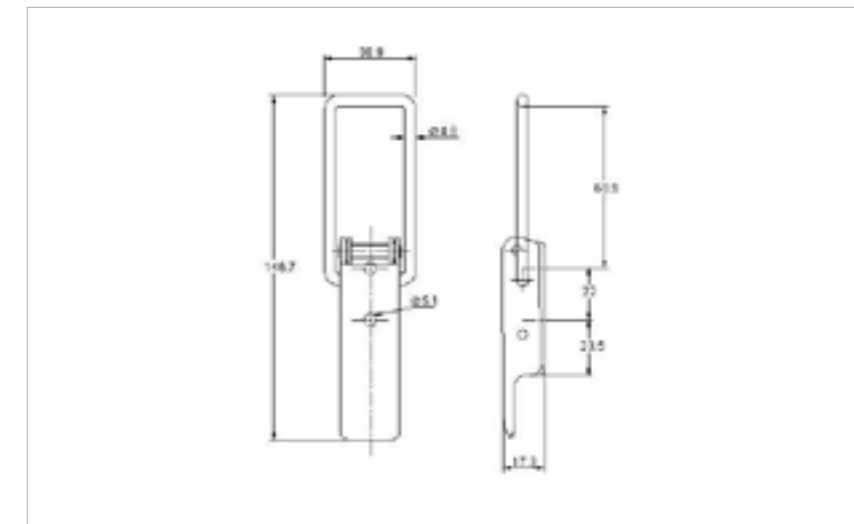

i
FOR FURTHER
PRODUCT
INFO AND
PRICING