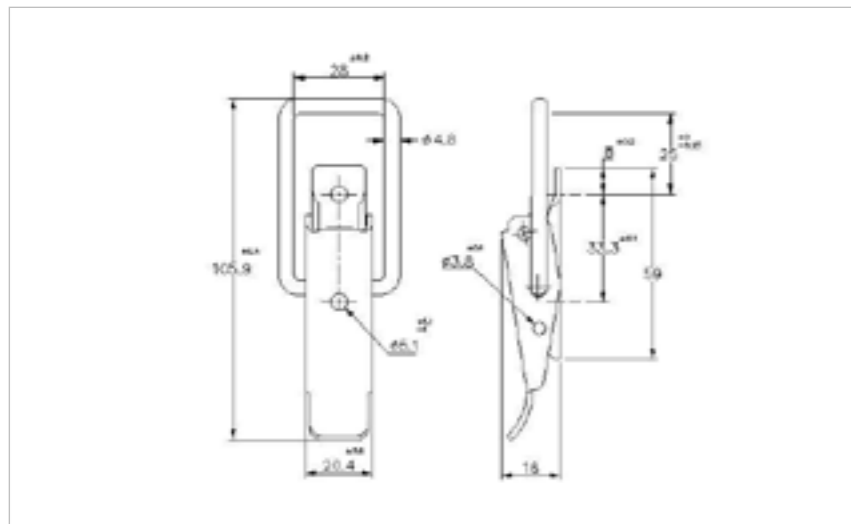

FOR FURTHER PRODUCT INFO AND PRICING

MEDIUM DUTY NON-ADJUSTABLE