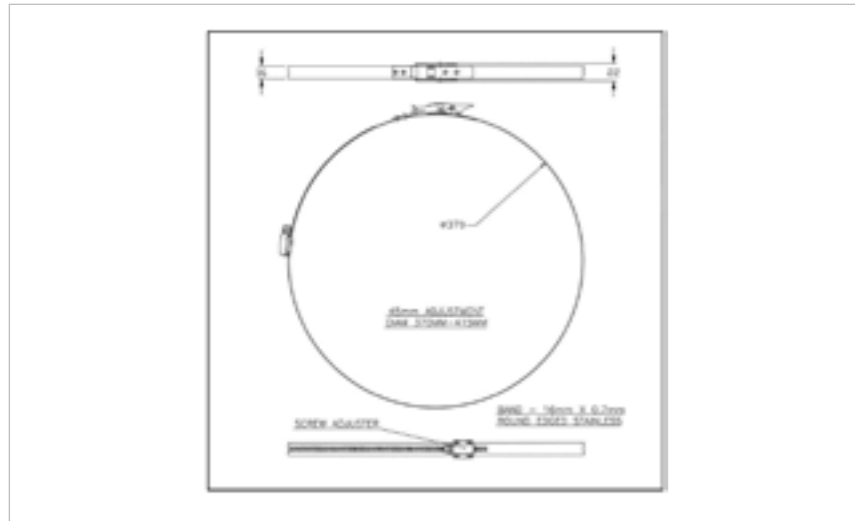

FOR FURTHER PRODUCT INFO AND PRICING

SPRING CLAW 70MM-375MM

27SPG-HGR070-115ZN