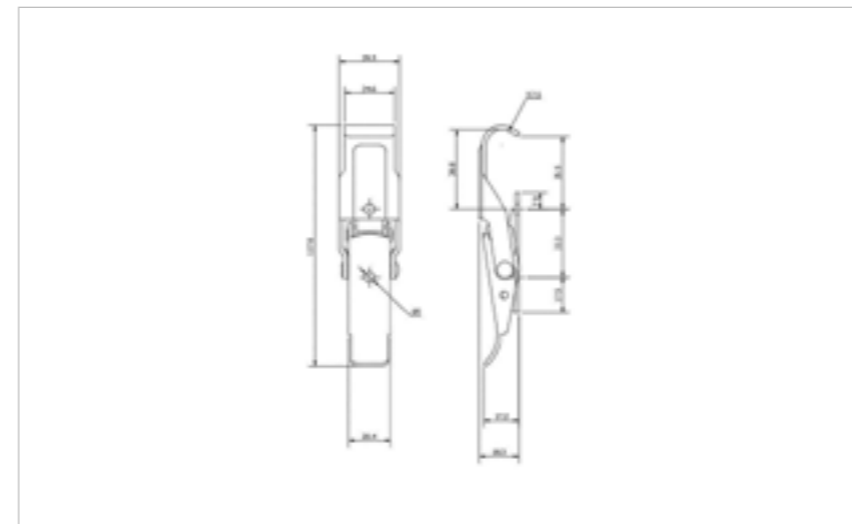

FOR FURTHER PRODUCT INFO AND PRICING

MEDIUM DUTY NON-ADJUSTABLE