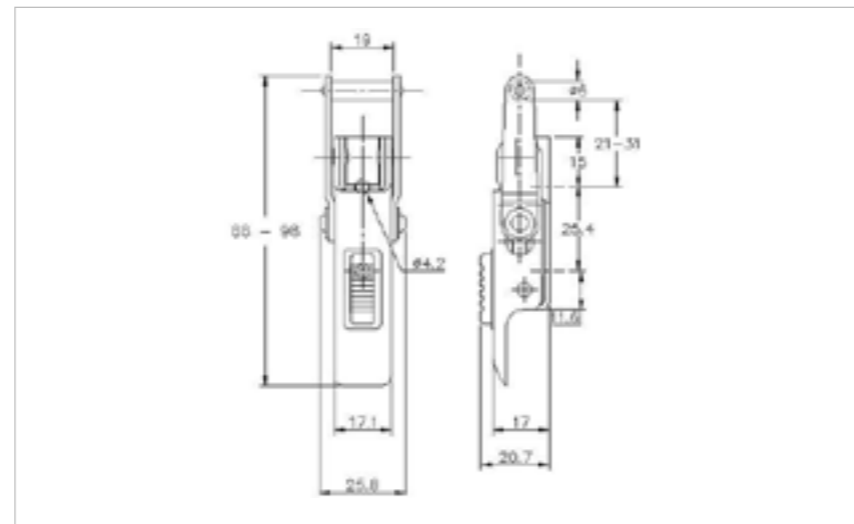

## 61-1750MSZN/YP

MATERIAL **Mild Steel**

FINISH **Zinc Plate Passivate (Yellow)**

007-655CSZN/YP

01-655CSZN/YP

**FOR FURTHER PRODUCT INFO AND PRICING**

MEDIUM DUTY ADJUSTABLE