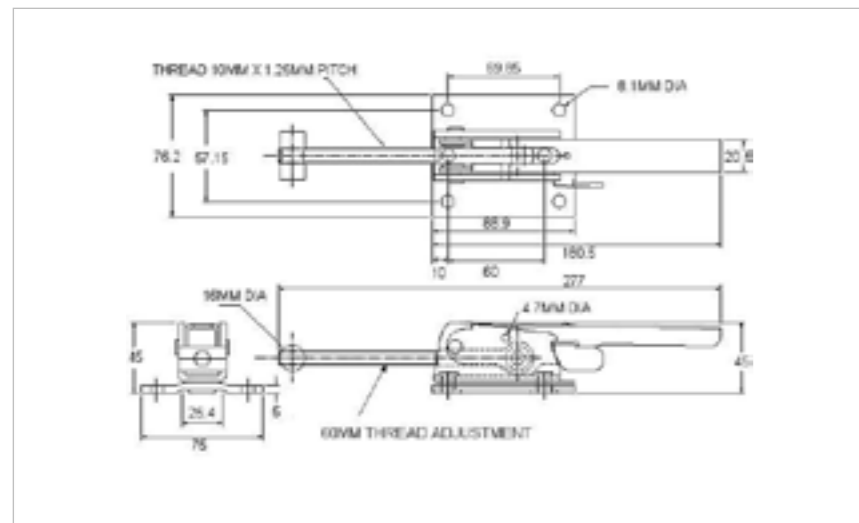

FOR FURTHER PRODUCT INFO AND PRICING