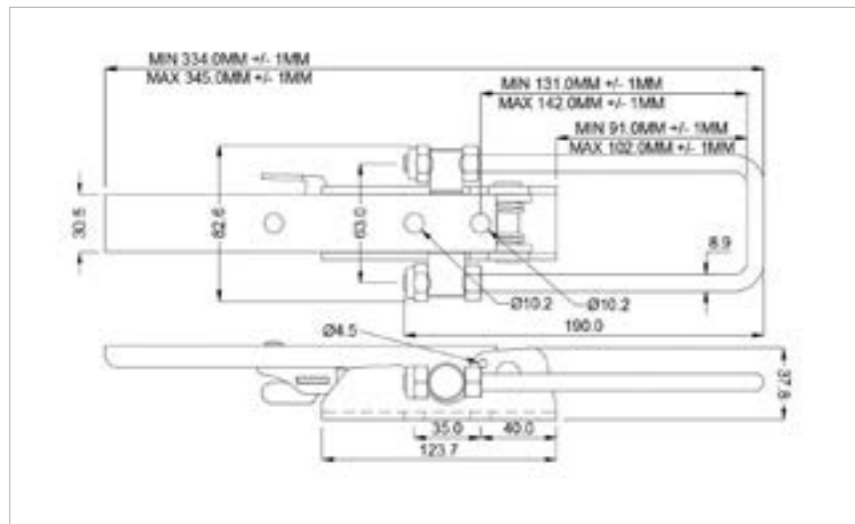

MATERIAL Mild Steel

FINISH Zinc Plate Passivate (Silver Blue)