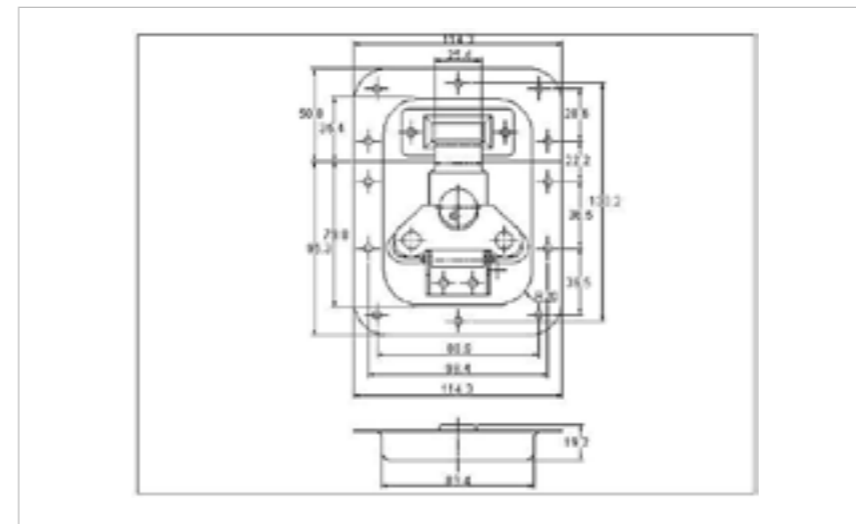

NO MINIMUM ONLINE ORDER QUANTITY

1 THE WORLD'S NO.1 MANUFACTURER OF OVER CENTRE LATCHES

FOR FURTHER PRODUCT INFO AND PRICING