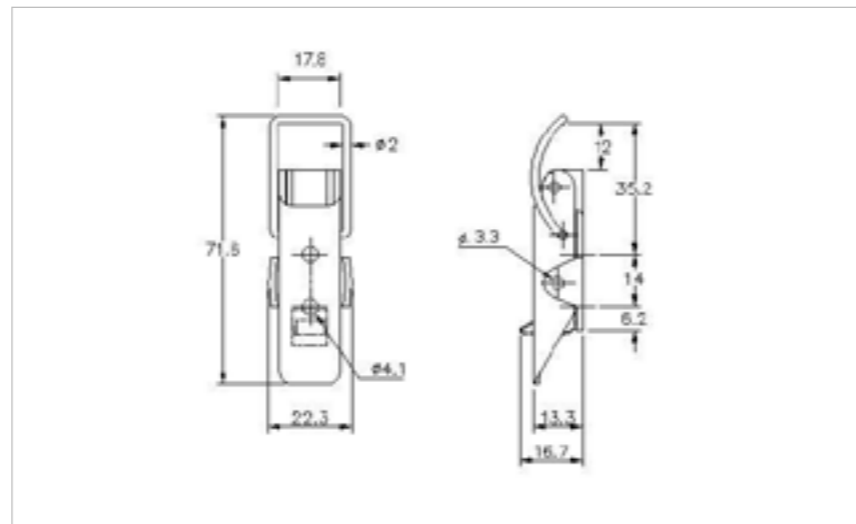

07-613MSZN

08-613MSZN

FOR FURTHER PRODUCT INFO AND PRICING

LIGHT DUTY SPRING