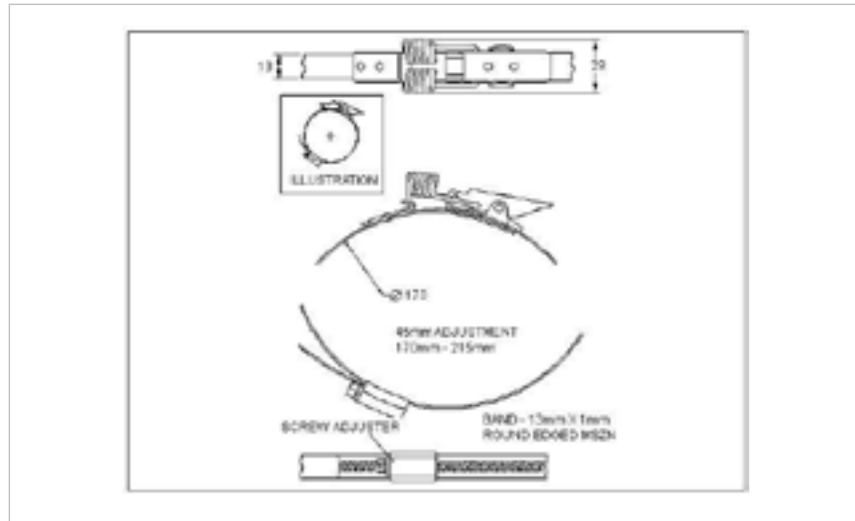

FOR FURTHER PRODUCT INFO AND PRICING

SPRING CLAW 70MM-375MM

27SPG-HGR210-255ZN