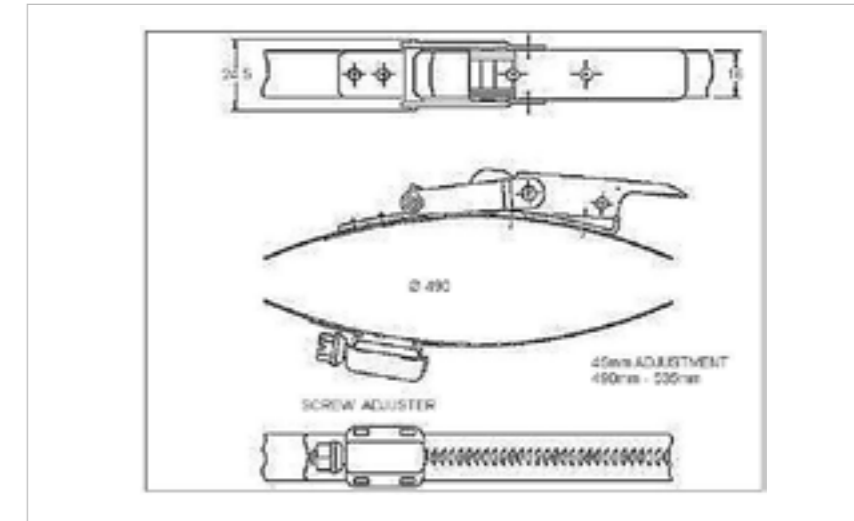

FINISH **Natural**

**FOR FURTHER PRODUCT INFO AND PRICING**

HEAVY DUTY RIGID CLAW 250MM-695MM