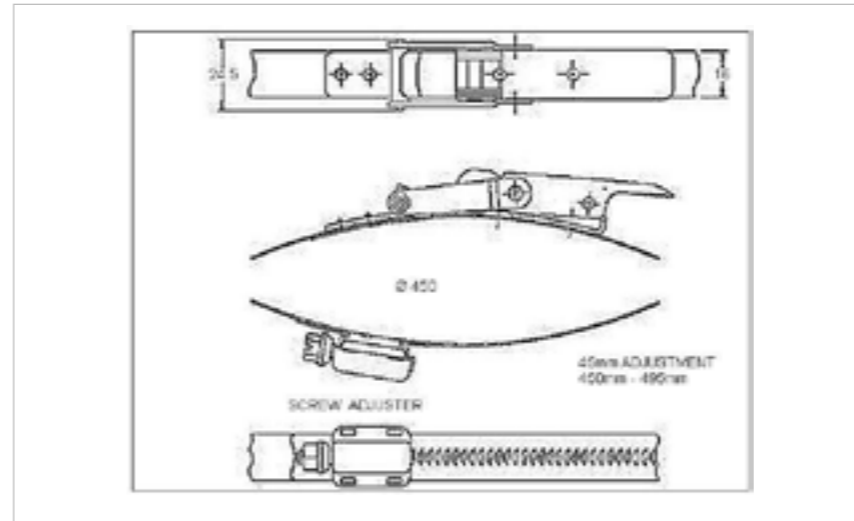

FOR FURTHER PRODUCT INFO AND PRICING

HEAVY DUTY RIGID CLAW 250MM-695MM

57-HT490-535SS