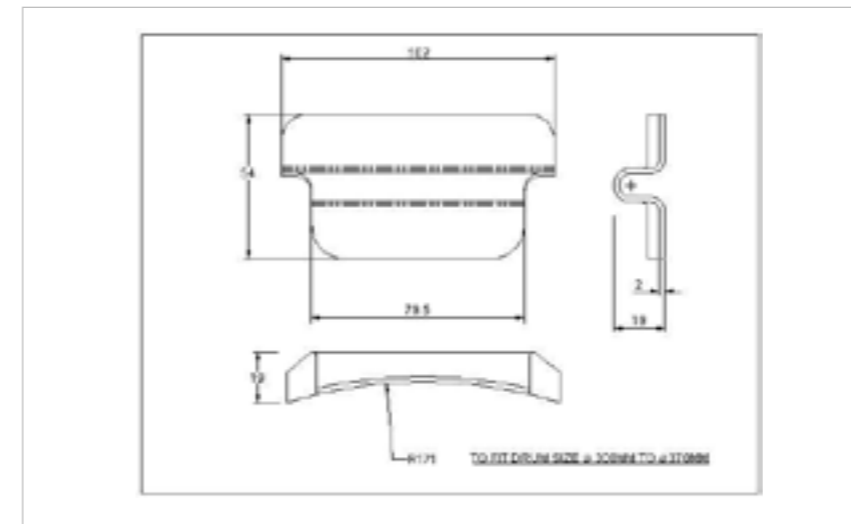

FOR FURTHER PRODUCT INFO AND PRICING