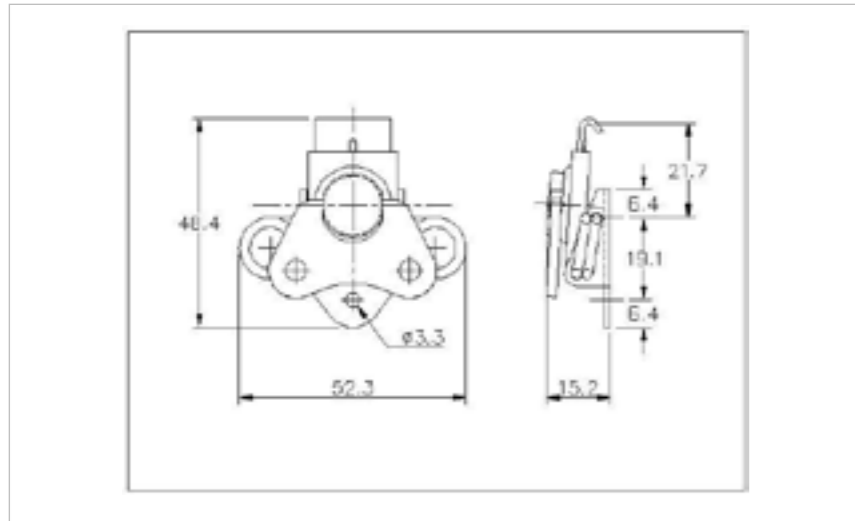

1
THE WORLD'S NO.1
MANUFACTURER
OF OVER CENTRE
LATCHES

i
**FOR
FURTHER
PRODUCT
INFO AND
PRICING**