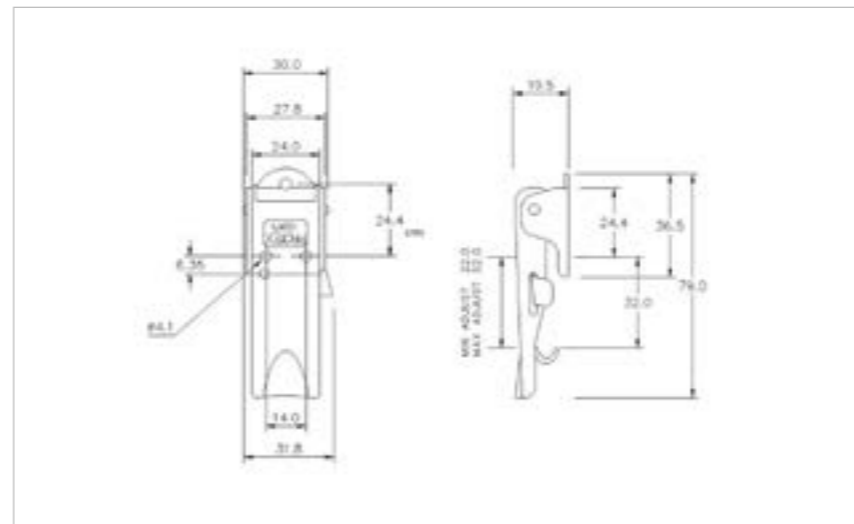

NO MINIMUM ONLINE ORDER QUANTITY

FOR FURTHER PRODUCT INFO AND PRICING

LIGHT DUTY ADJUSTABLE