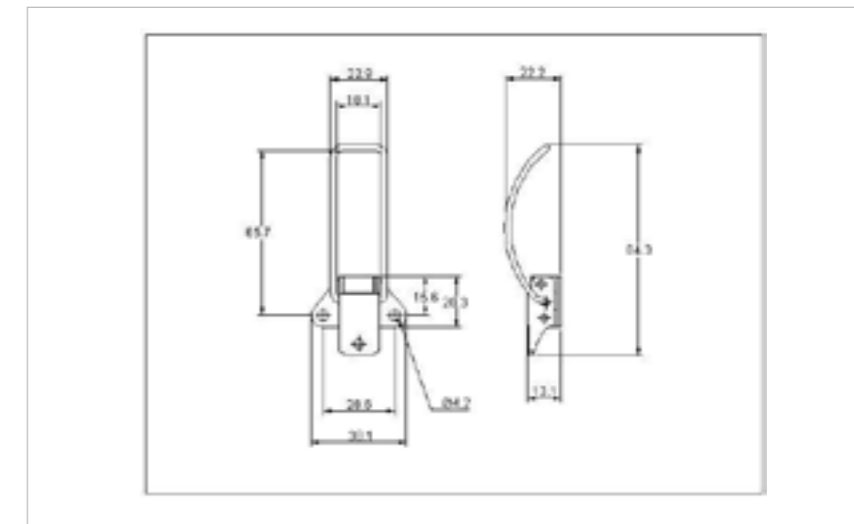

FOR FURTHER PRODUCT INFO AND PRICING