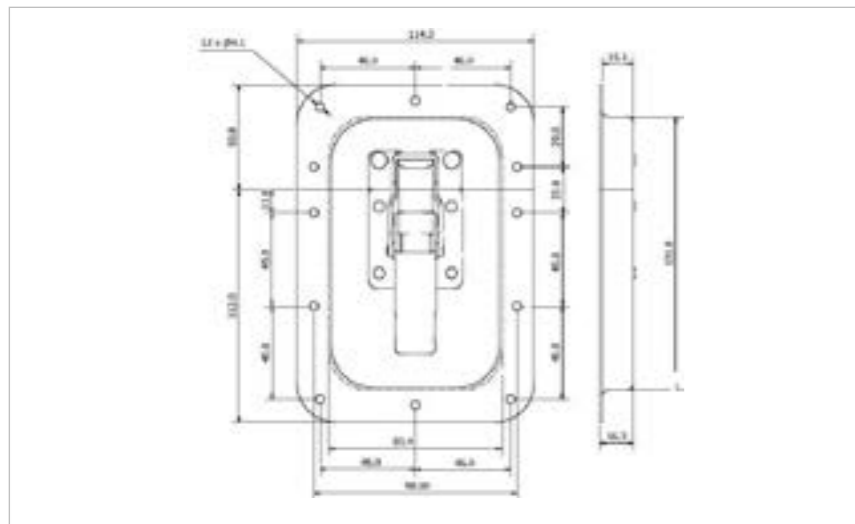

FOR FURTHER PRODUCT INFO AND PRICING