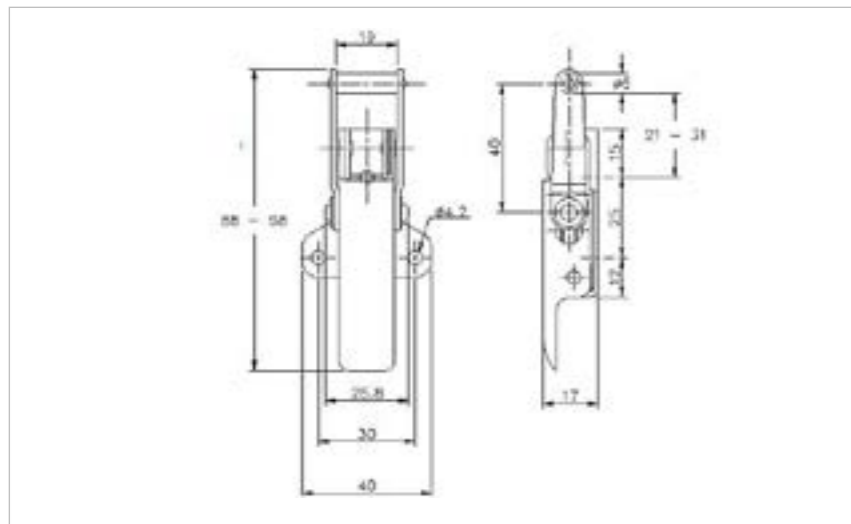

FOR FURTHER PRODUCT INFO AND PRICING

MEDIUM DUTY ADJUSTABLE