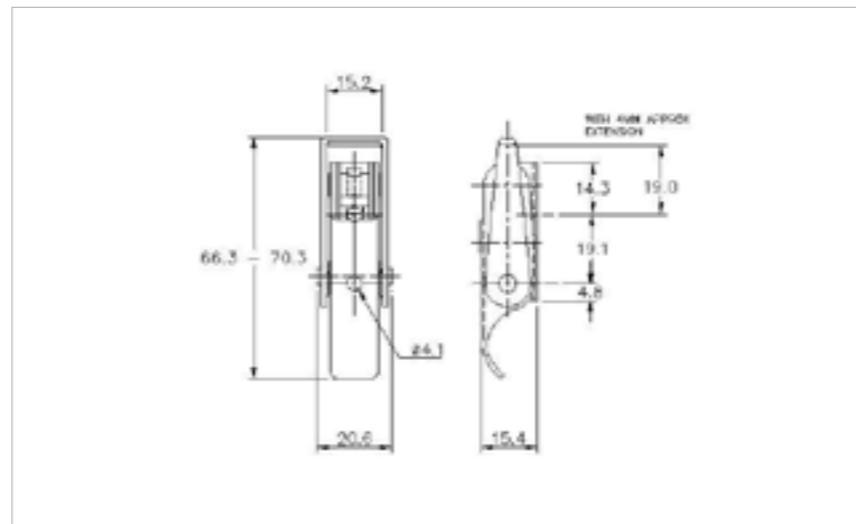

FOR FURTHER PRODUCT INFO AND PRICING

LIGHT DUTY SPRING

55-1548SS