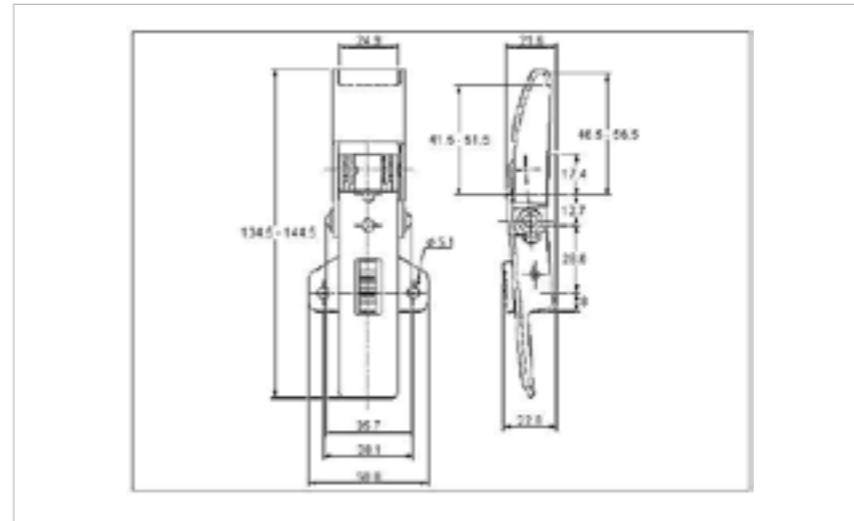

FOR FURTHER PRODUCT INFO AND PRICING

MEDIUM DUTY ADJUSTABLE