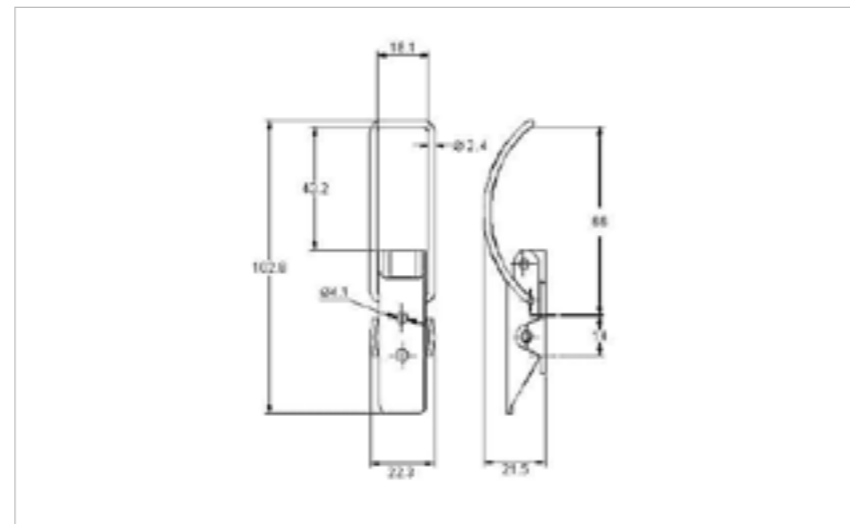

001-600CLRMSZN

02-633MSZN

FOR FURTHER PRODUCT INFO AND PRICING

LIGHT DUTY SPRING