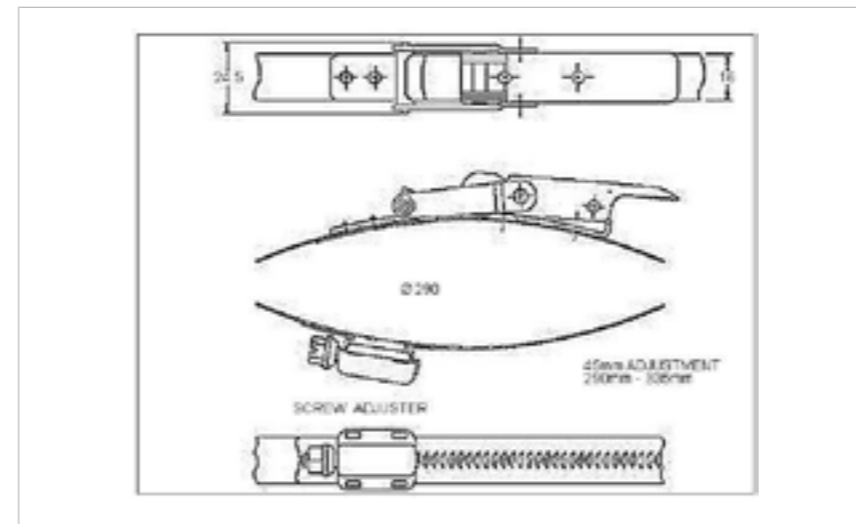

FOR FURTHER PRODUCT INFO AND PRICING