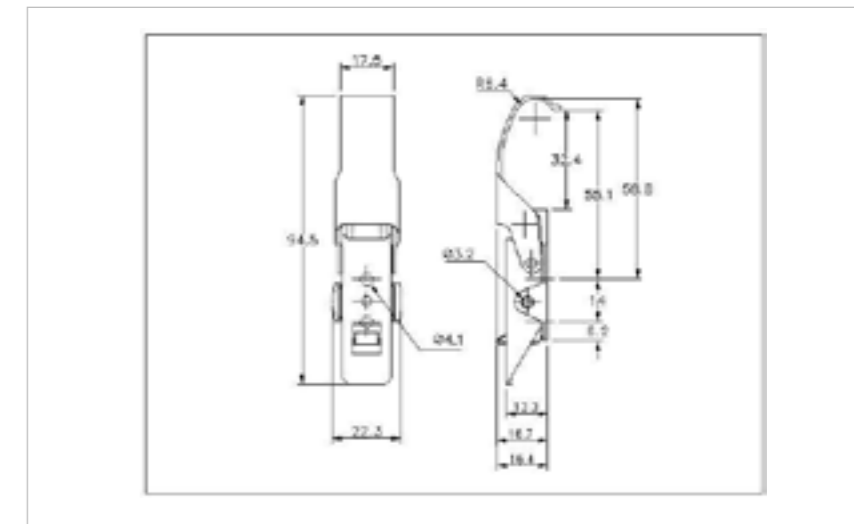

FOR FURTHER PRODUCT INFO AND PRICING