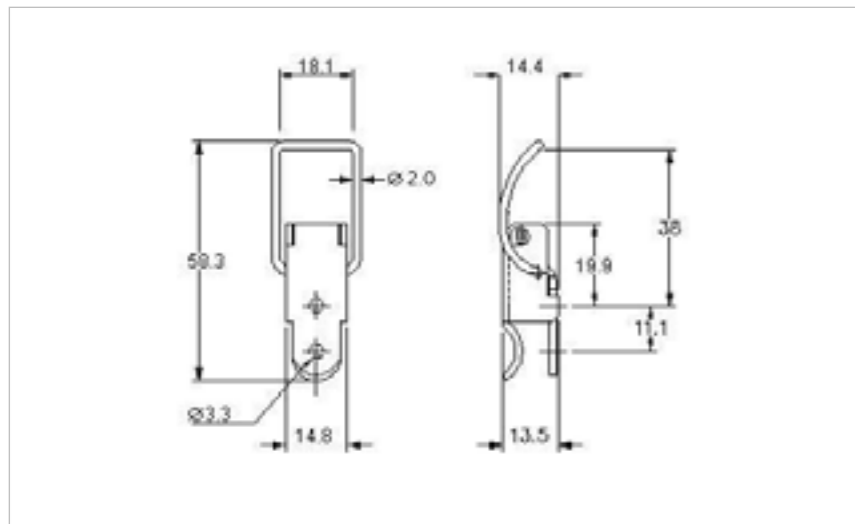

FOR FURTHER PRODUCT INFO AND PRICING

LIGHT DUTY SPRING