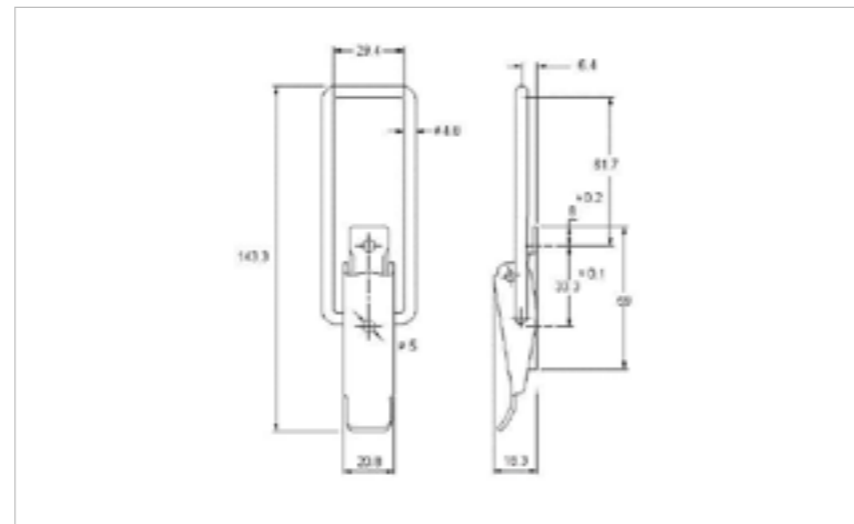

007-1058MSZN

01-502MSZN

FOR FURTHER PRODUCT INFO AND PRICING

MEDIUM DUTY NON-ADJUSTABLE