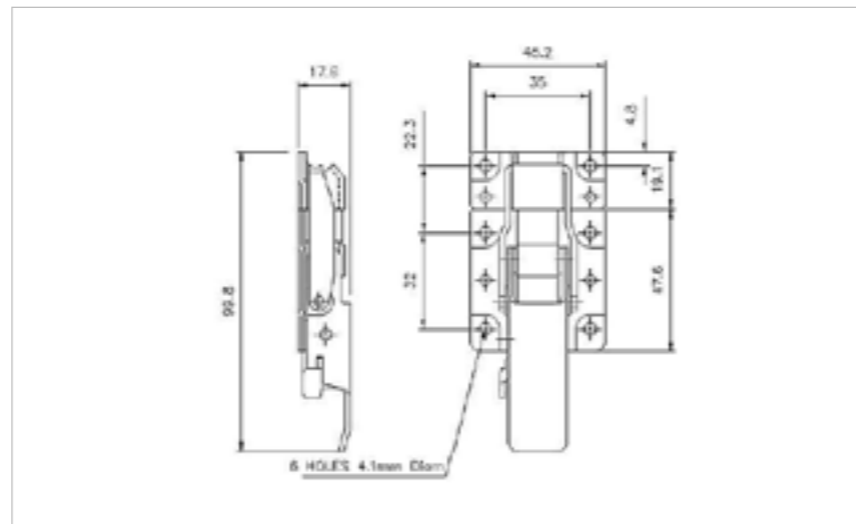

FOR FURTHER PRODUCT INFO AND PRICING