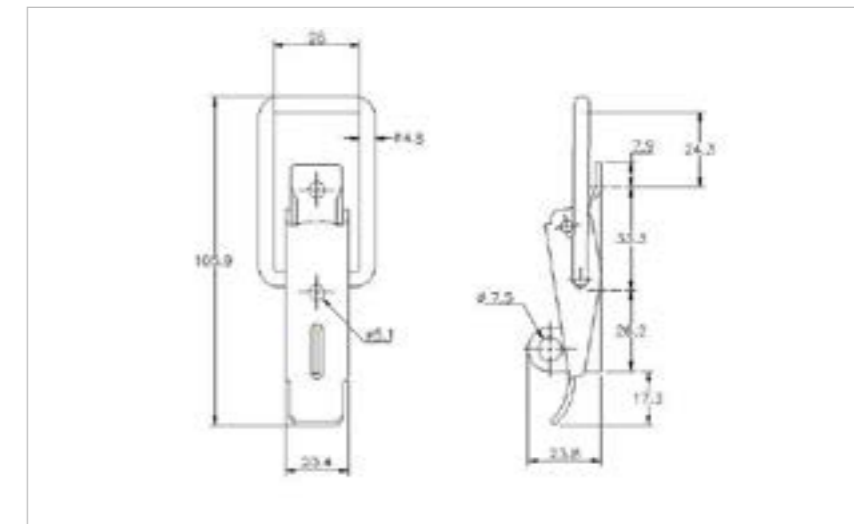

FOR FURTHER PRODUCT INFO AND PRICING