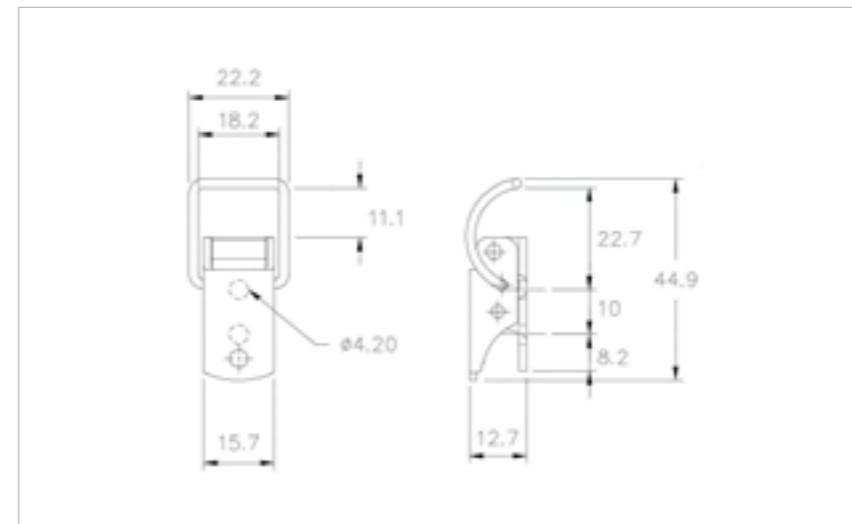

FOR FURTHER PRODUCT INFO AND PRICING

LIGHT DUTY SPRING