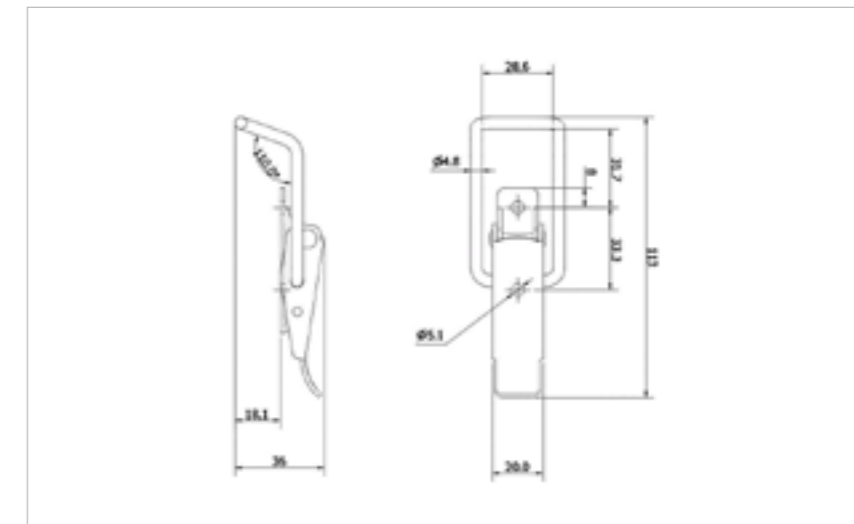

FOR FURTHER PRODUCT INFO AND PRICING