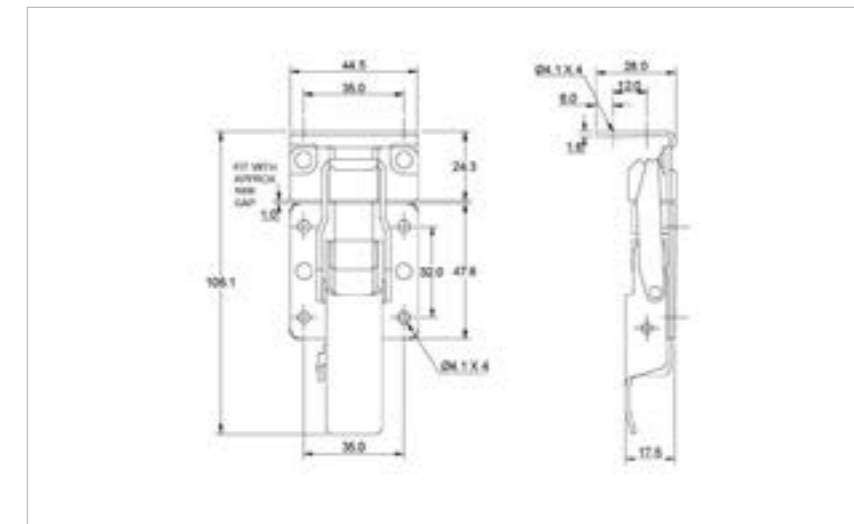

FOR FURTHER PRODUCT INFO AND PRICING