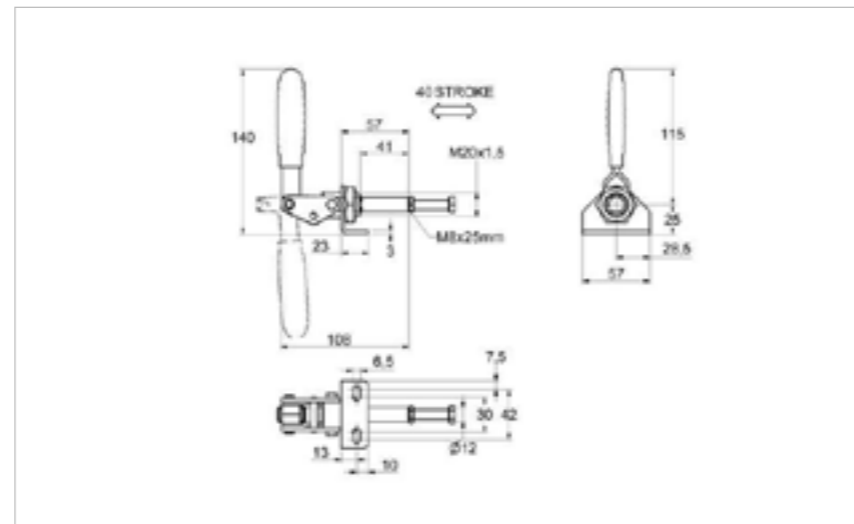

FOR FURTHER PRODUCT INFO AND PRICING

PLUNGER ACTION