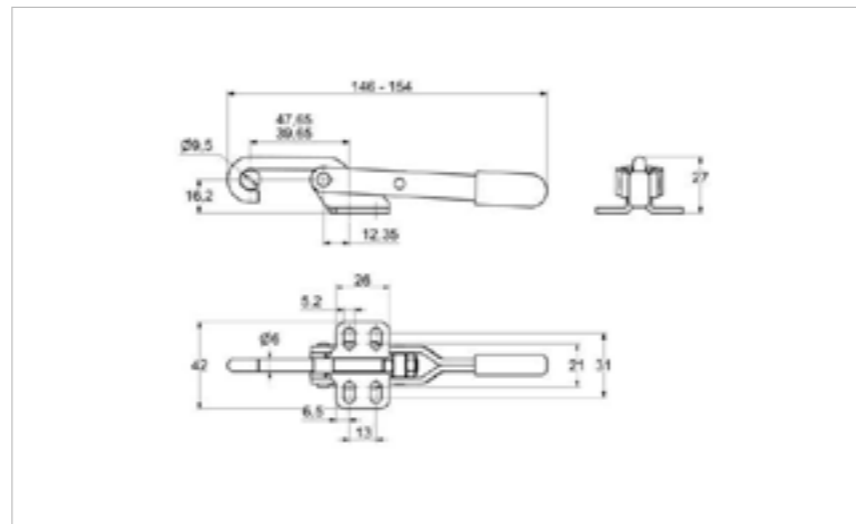

TLC-SHCP-022-026-SS

NO MINIMUM ONLINE ORDER QUANTITY

FOR FURTHER PRODUCT INFO AND PRICING

DRAW ACTION