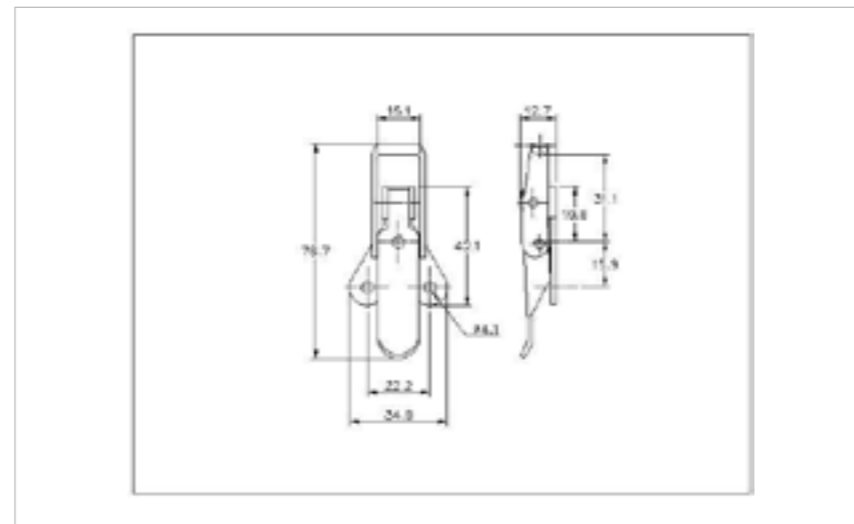

FOR FURTHER PRODUCT INFO AND PRICING

LIGHT DUTY NON-ADJUSTABLE