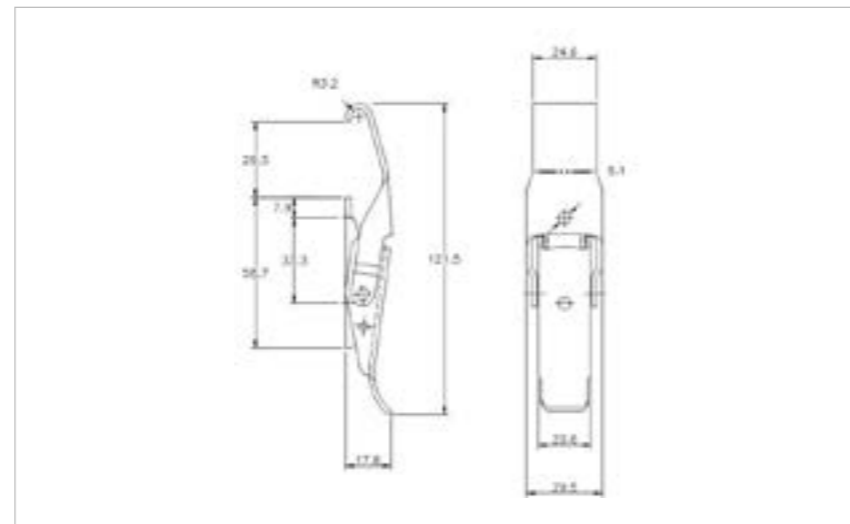

FOR FURTHER PRODUCT INFO AND PRICING

MEDIUM DUTY NON-ADJUSTABLE