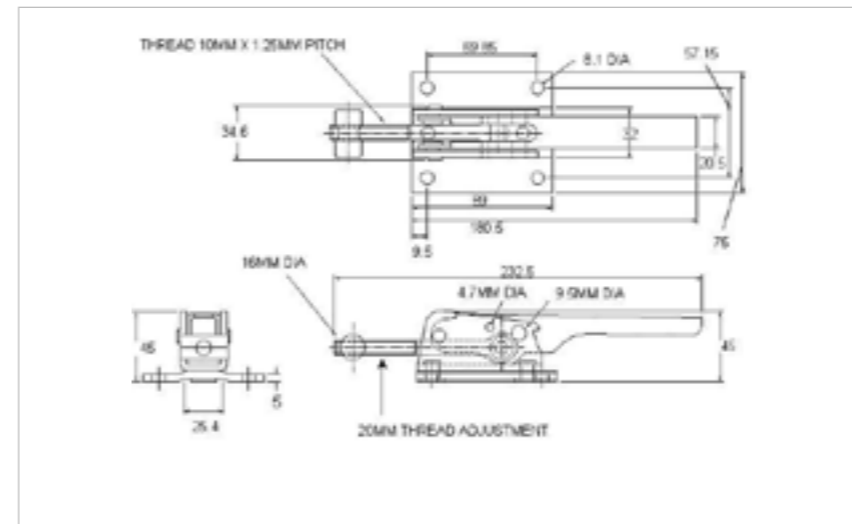

FINISH **Zinc Plate Passivate (Silver Blue)**

04-4292MSZN

1167/7SS

**FOR FURTHER PRODUCT INFO AND PRICING**

HEAVY DUTY ADJUSTABLE

**43-4292SS**

MATERIAL **Stainless Steel type 304**

FINISH **Natural**