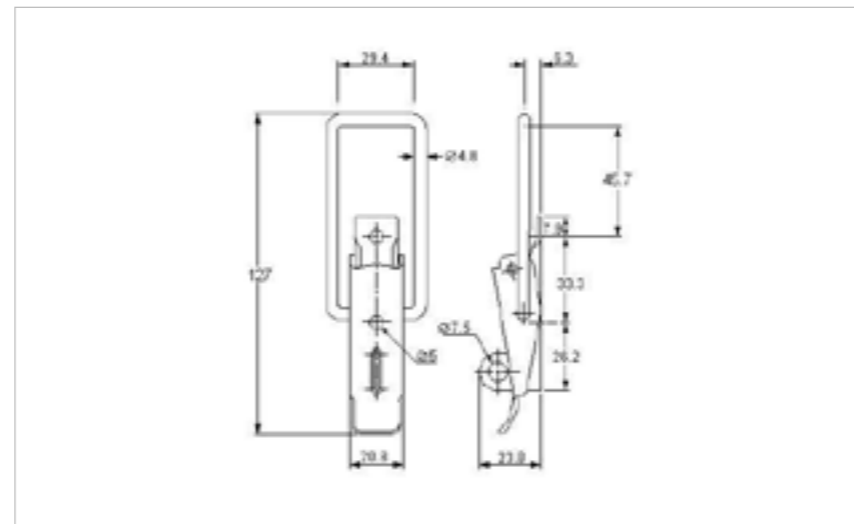

FOR FURTHER PRODUCT INFO AND PRICING

MEDIUM DUTY NON-ADJUSTABLE