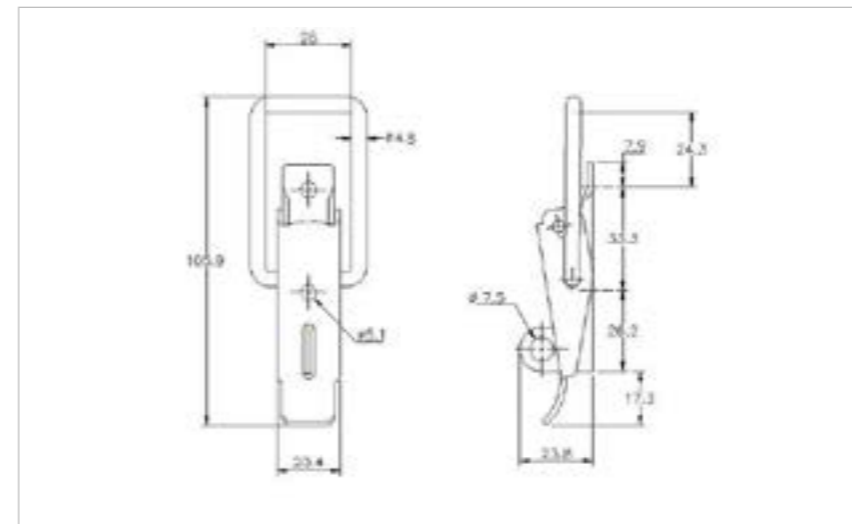

FOR FURTHER PRODUCT INFO AND PRICING

MEDIUM DUTY NON-ADJUSTABLE