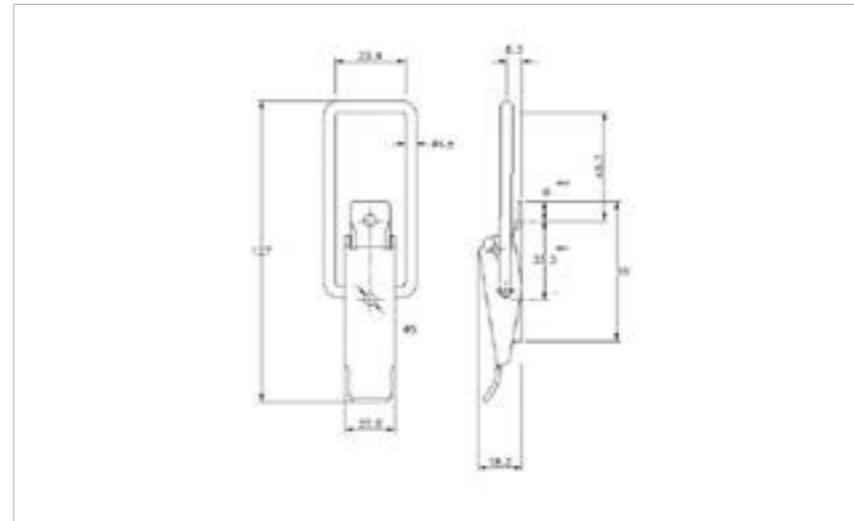

007-1058MSZN

01-502MSZN

FOR FURTHER PRODUCT INFO AND PRICING

MEDIUM DUTY NON-ADJUSTABLE