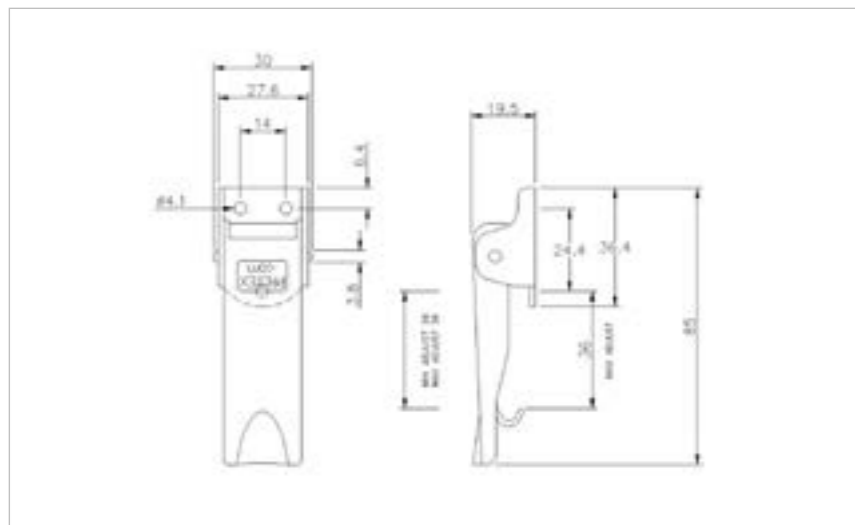

FOR FURTHER PRODUCT INFO AND PRICING