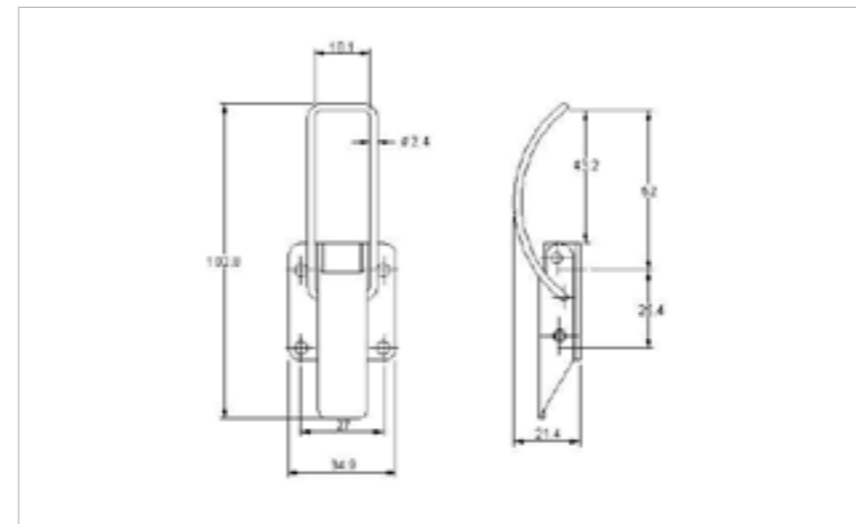

FOR FURTHER PRODUCT INFO AND PRICING

LIGHT DUTY SPRING