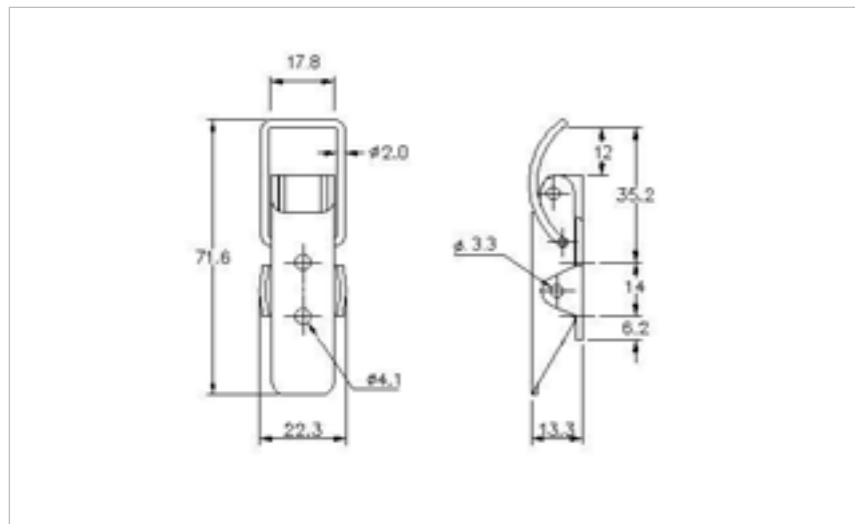

FOR FURTHER PRODUCT INFO AND PRICING

LIGHT DUTY SPRING