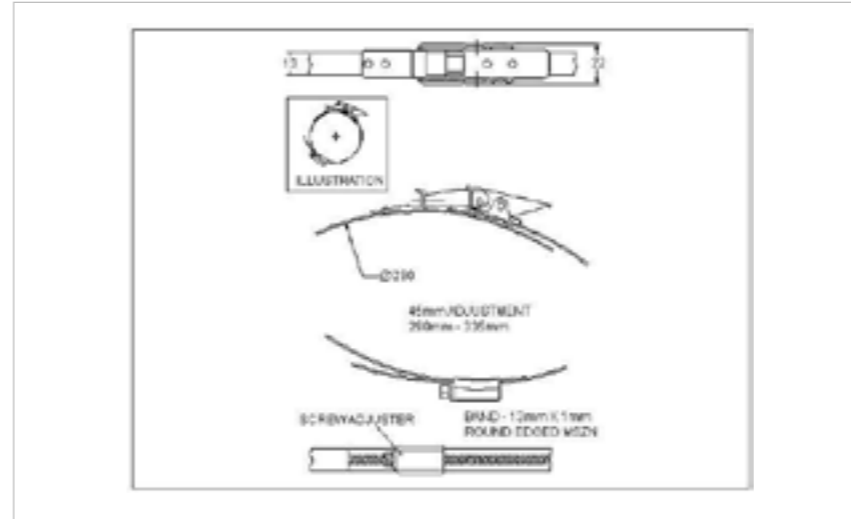

FOR FURTHER PRODUCT INFO AND PRICING

RIGID CLAW 70MM-375MM