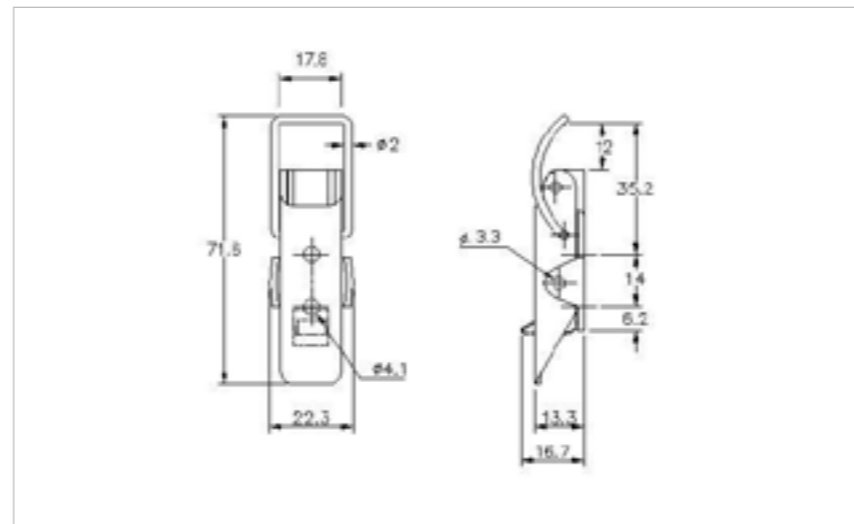

001-600SS

02-633SS

FOR FURTHER PRODUCT INFO AND PRICING

LIGHT DUTY SPRING