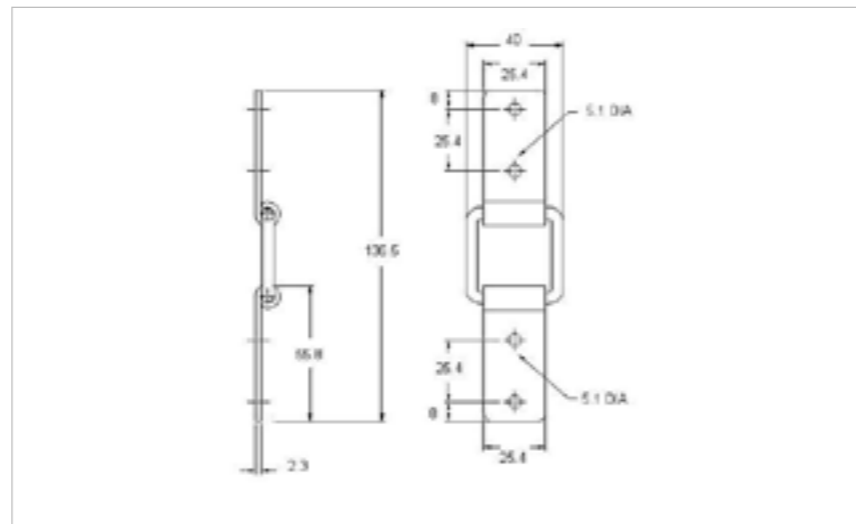

THE WORLD'S NO.1 MANUFACTURER OF OVER CENTRE LATCHES

WORLDWIDE DELIVERY

FOR FURTHER PRODUCT INFO AND PRICING