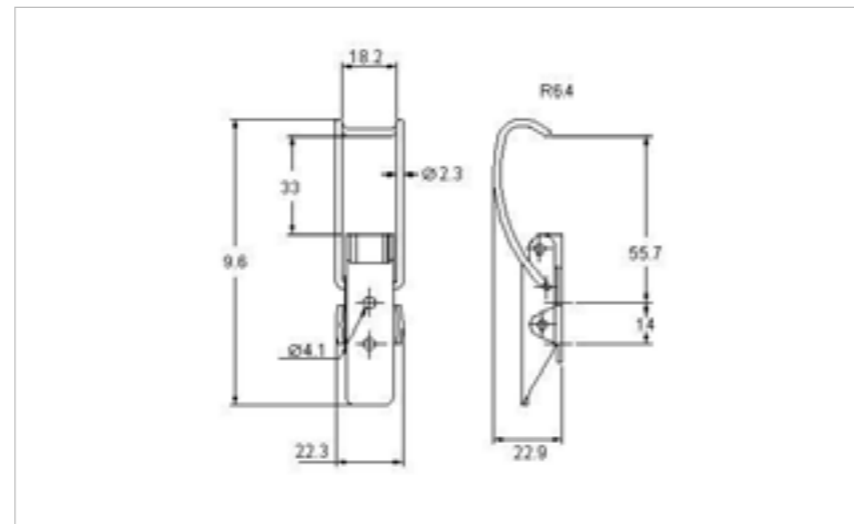

FOR FURTHER PRODUCT INFO AND PRICING

LIGHT DUTY SPRING