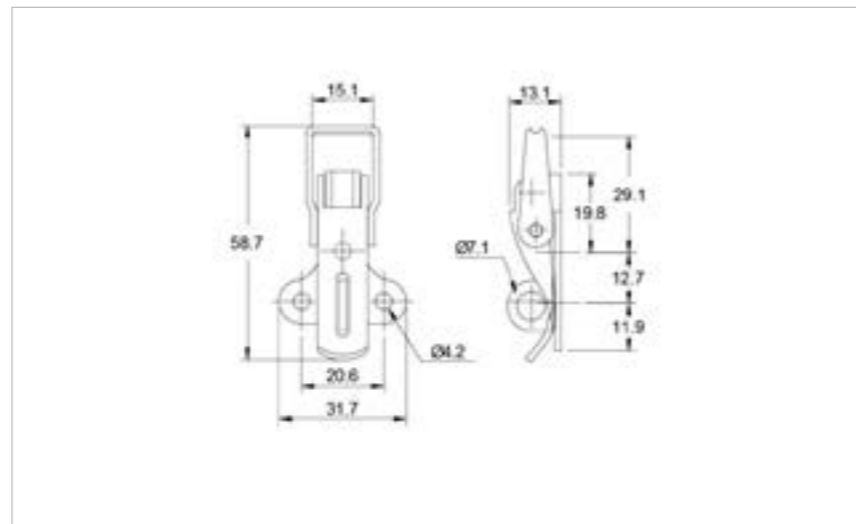

FOR FURTHER PRODUCT INFO AND PRICING

LIGHT DUTY NON-ADJUSTABLE