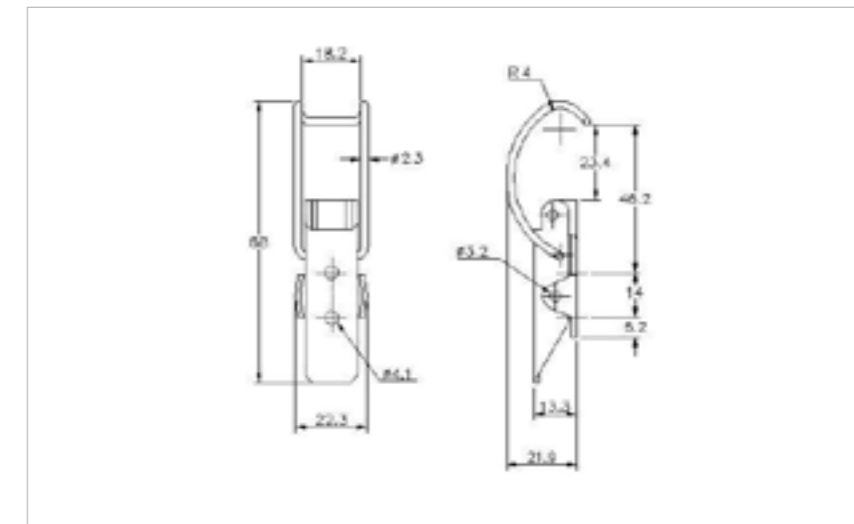

FOR FURTHER PRODUCT INFO AND PRICING