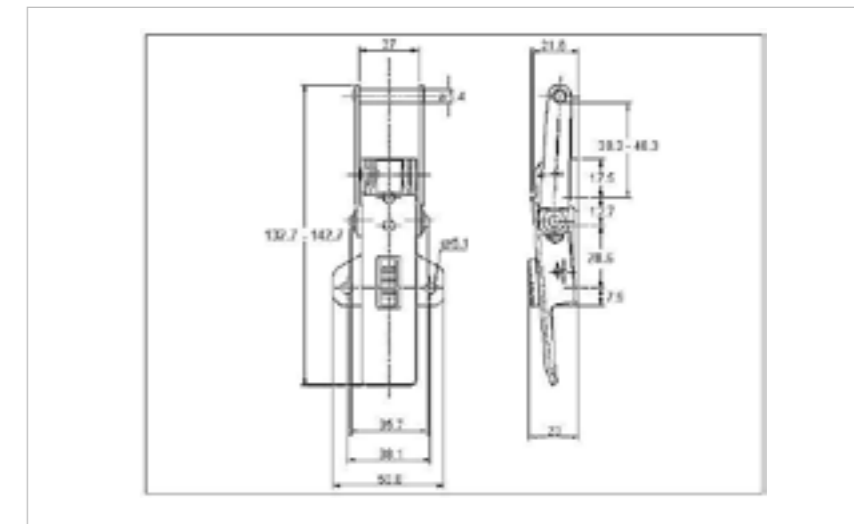

FOR FURTHER PRODUCT INFO AND PRICING