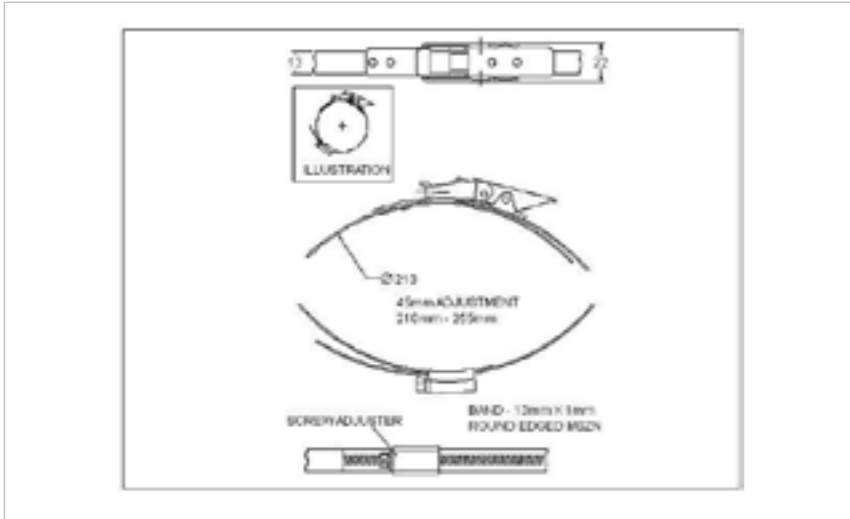

FOR FURTHER PRODUCT INFO AND PRICING

RIGID CLAW 70MM-375MM