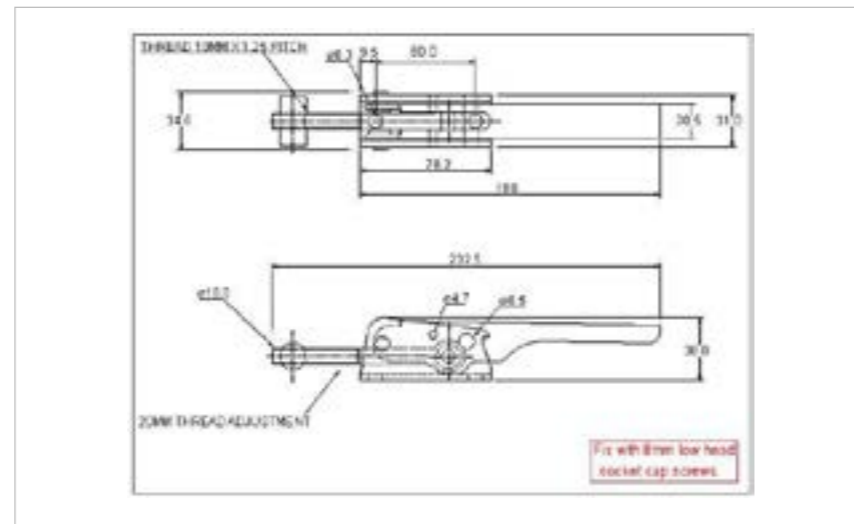

## 43-4000MSZN

MATERIAL **Mild Steel**

FINISH **Zinc Plate Passivate (Silver Blue)**

00-663/3M10MSZN

04-4000MSZN

**FOR FURTHER PRODUCT INFO AND PRICING**

HEAVY DUTY ADJUSTABLE