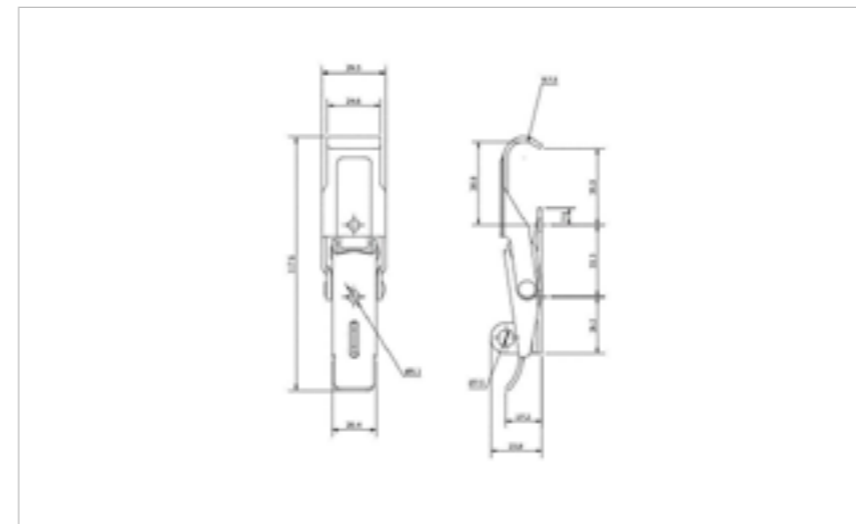

FOR FURTHER PRODUCT INFO AND PRICING

MEDIUM DUTY NON-ADJUSTABLE