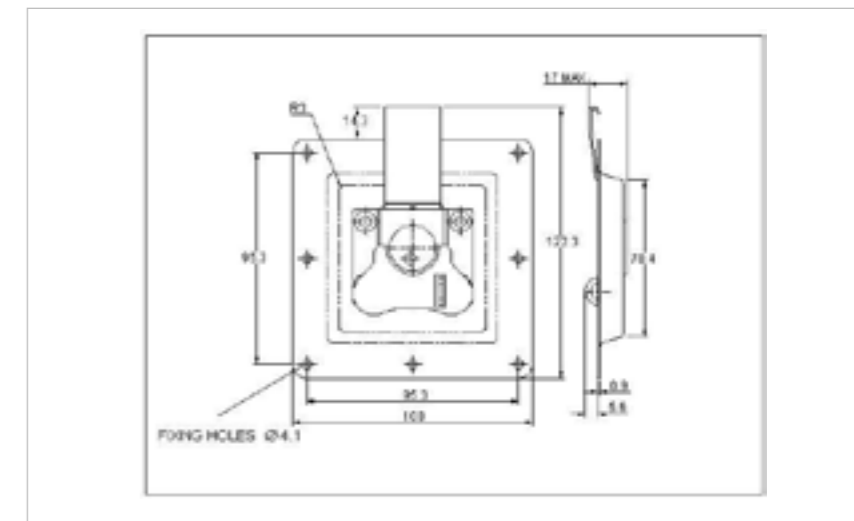

THE WORLD'S NO.1 MANUFACTURER OF OVER CENTRE LATCHES