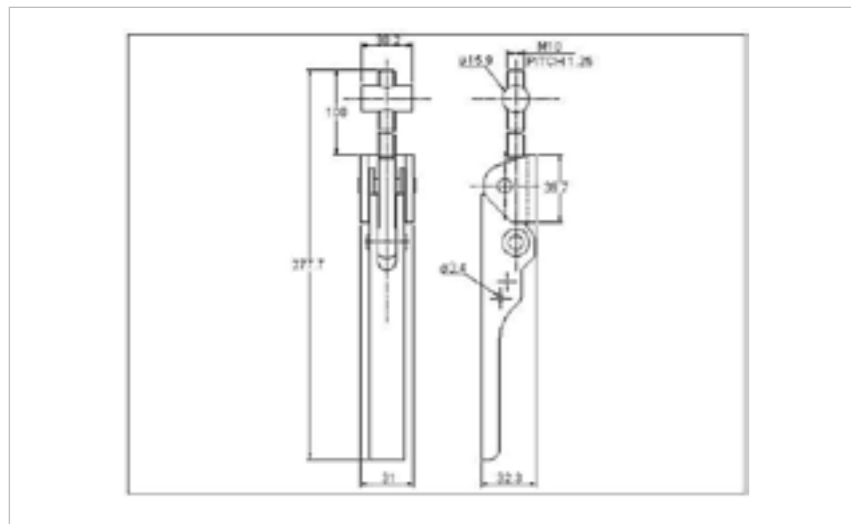

FOR FURTHER PRODUCT INFO AND PRICING

HEAVY DUTY ADJUSTABLE

40-663LBMSZN