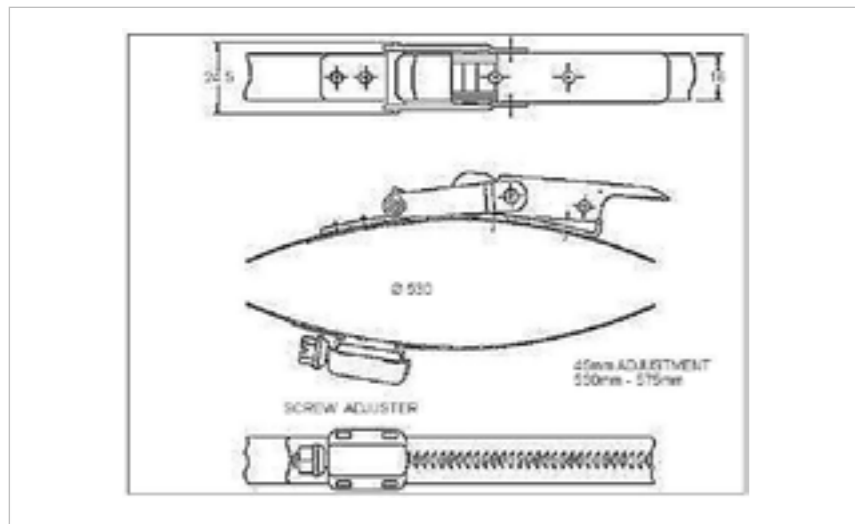

FOR FURTHER PRODUCT INFO AND PRICING

HEAVY DUTY RIGID CLAW 250MM-695MM