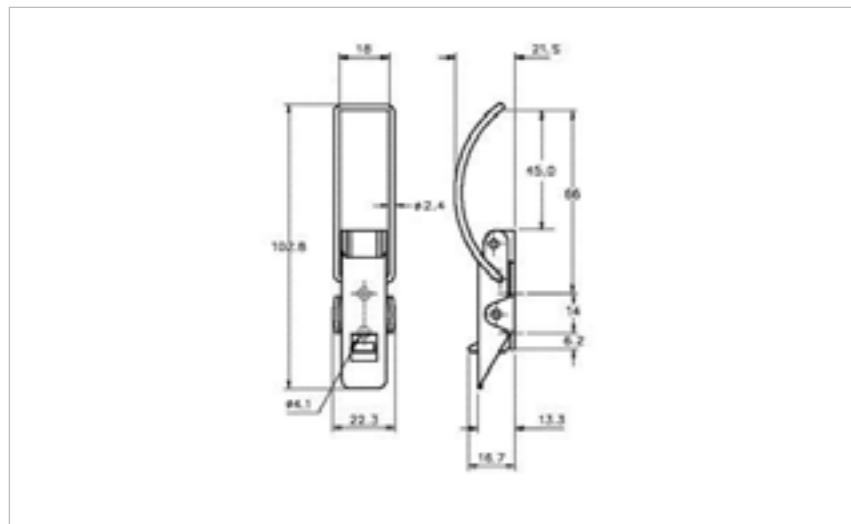

001-600SS

02-633SS

FOR FURTHER PRODUCT INFO AND PRICING

LIGHT DUTY SPRING