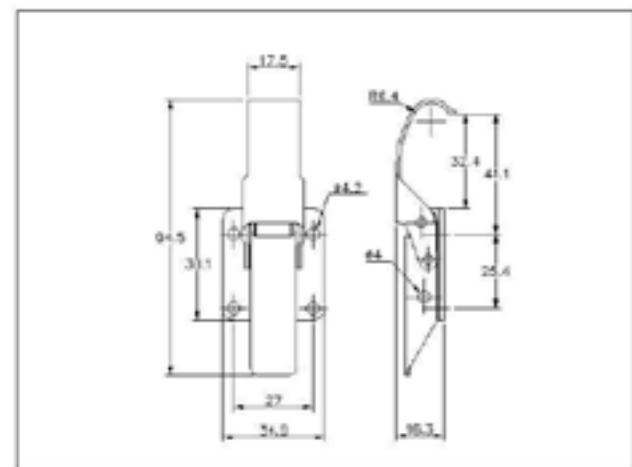

613/7SS

613/9SS

FOR FURTHER PRODUCT INFO AND PRICING

LIGHT DUTY NON-ADJUSTABLE