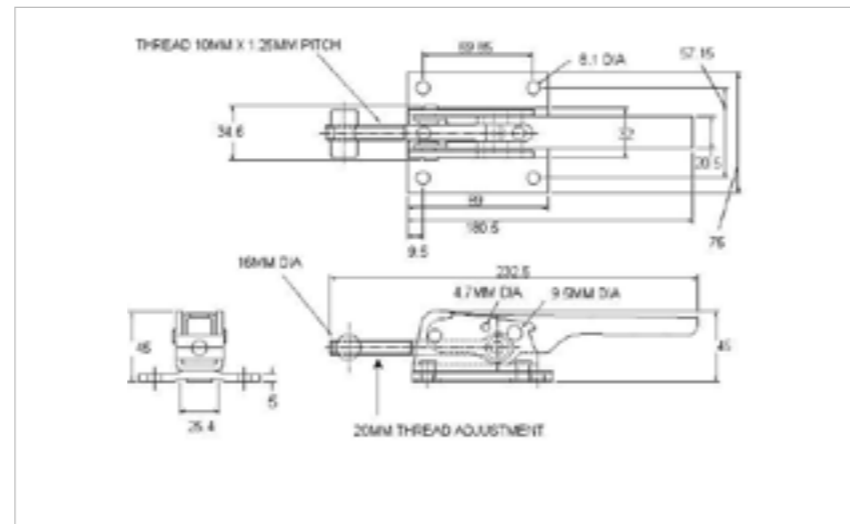

HEAVY DUTY ADJUSTABLE

43-4292/150SS

MATERIAL **Stainless Steel type 304**

FINISH **Natural**

FOR FURTHER PRODUCT INFO AND PRICING

HEAVY DUTY ADJUSTABLE

43-4292MSZN

MATERIAL **Mild Steel**

FINISH **Zinc Plate Passivate (Silver Blue)**

FOR FURTHER PRODUCT INFO AND PRICING

HEAVY DUTY ADJUSTABLE

43-4292SS

MATERIAL **Stainless Steel type 304**

FINISH **Natural**

FOR FURTHER PRODUCT INFO AND PRICING

HEAVY DUTY ADJUSTABLE

44-4000/150/316SS

MATERIAL **Stainless Steel type 316**

FINISH **Natural**

FOR FURTHER PRODUCT INFO AND PRICING