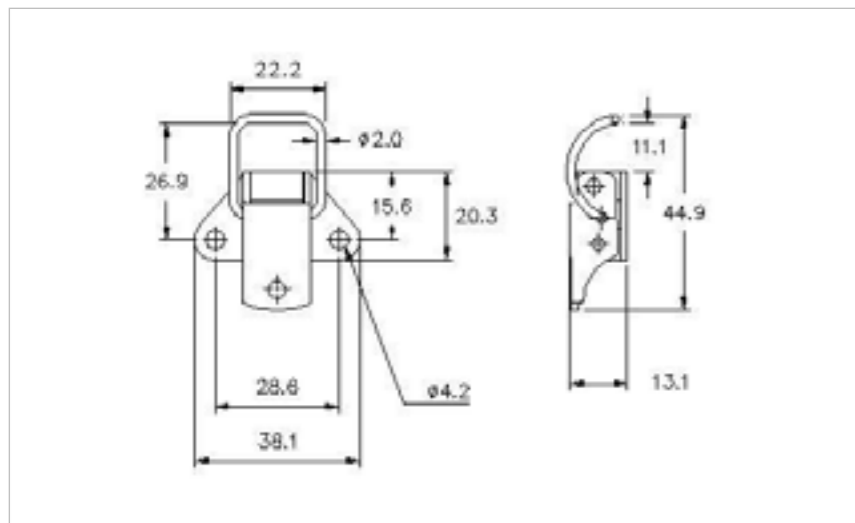

FOR FURTHER PRODUCT INFO AND PRICING

LIGHT DUTY SPRING