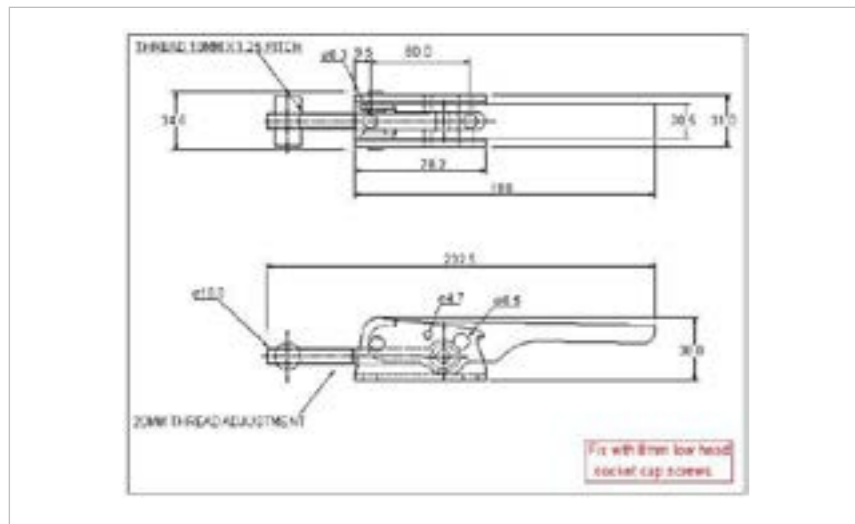

00-663/3M10/316SS

04-4000/316SS

FOR FURTHER PRODUCT INFO AND PRICING

HEAVY DUTY ADJUSTABLE