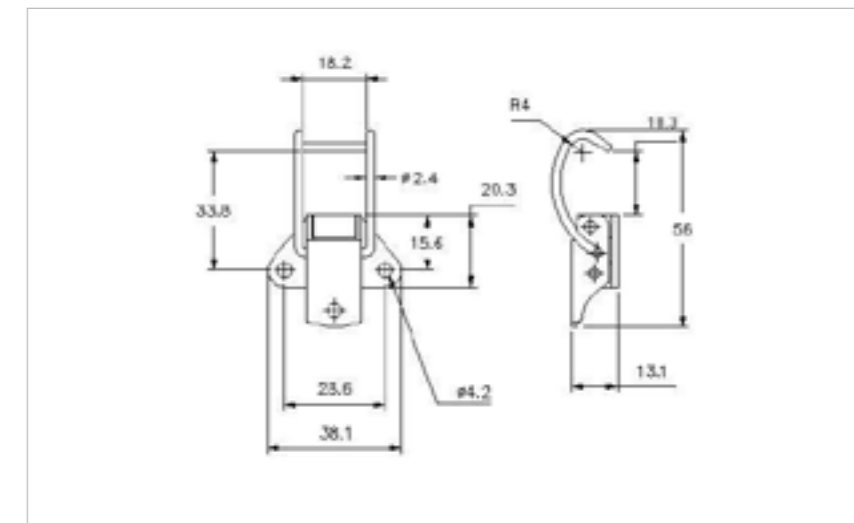

FOR FURTHER PRODUCT INFO AND PRICING