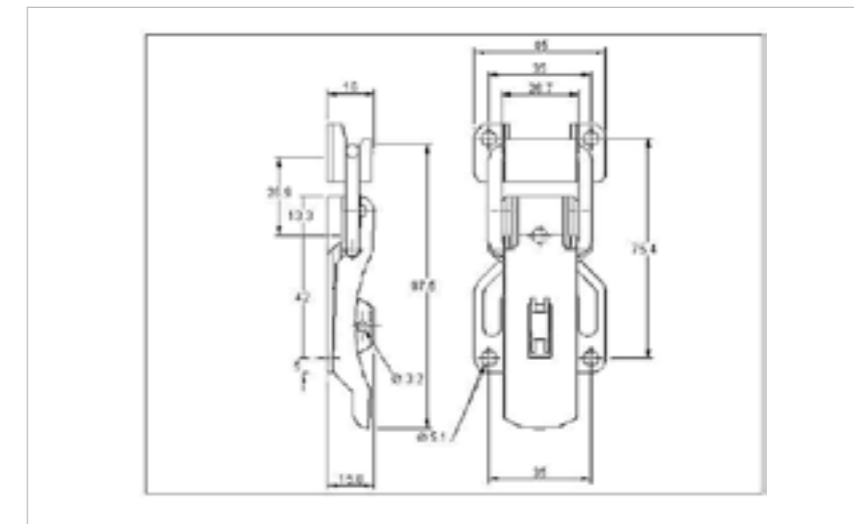

FOR FURTHER PRODUCT INFO AND PRICING