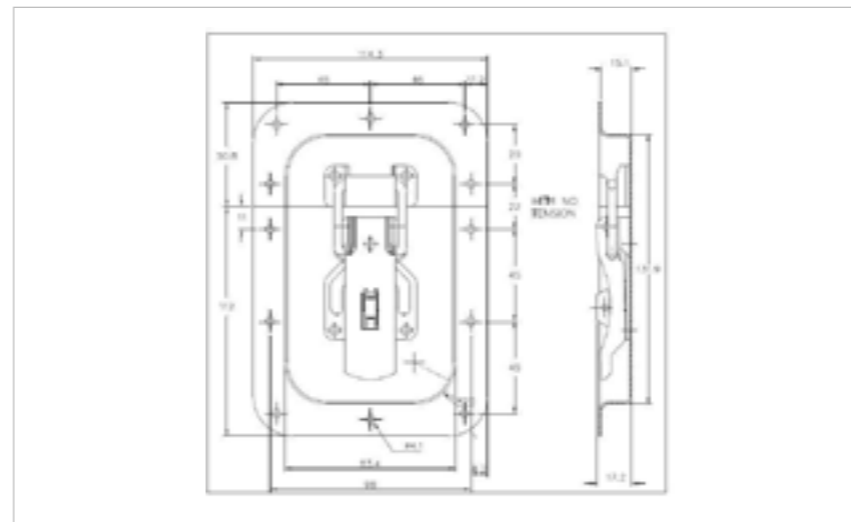

1
THE WORLD'S NO.1 MANUFACTURER OF OVER CENTRE LATCHES

FOR FURTHER PRODUCT INFO AND PRICING