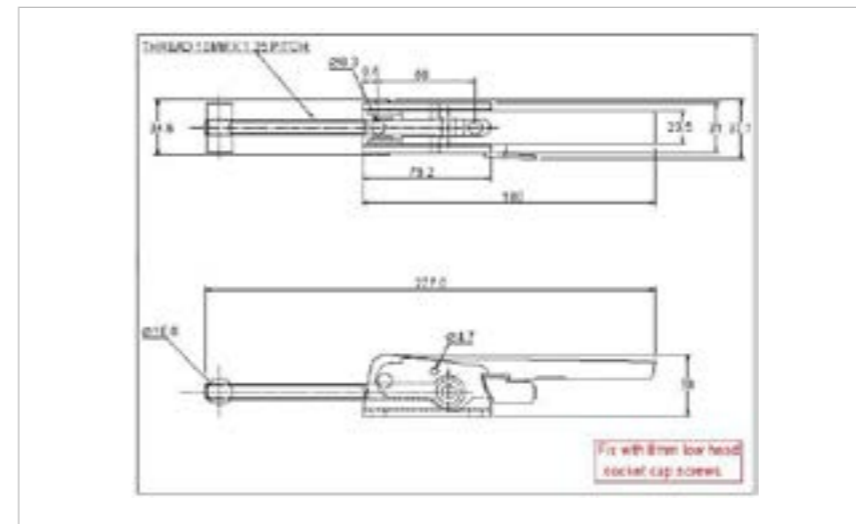

FOR FURTHER PRODUCT INFO AND PRICING

HEAVY DUTY ADJUSTABLE