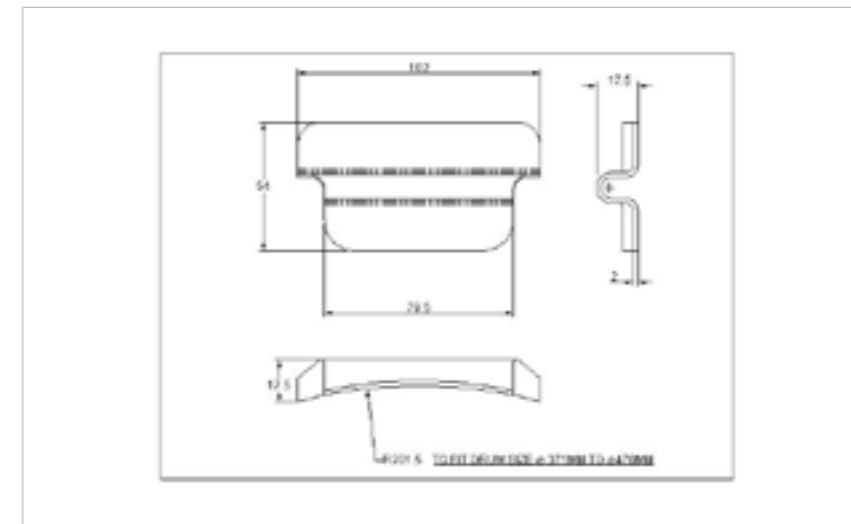

FOR FURTHER PRODUCT INFO AND PRICING