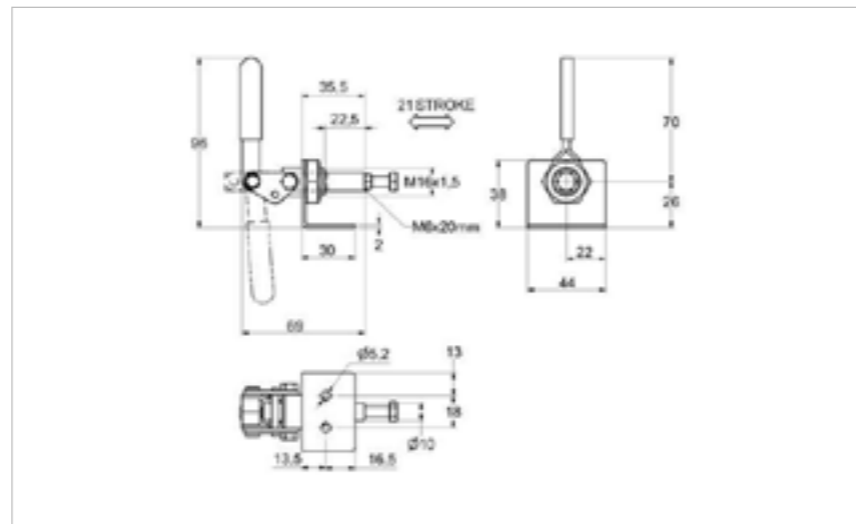

FOR FURTHER PRODUCT INFO AND PRICING

PLUNGER ACTION