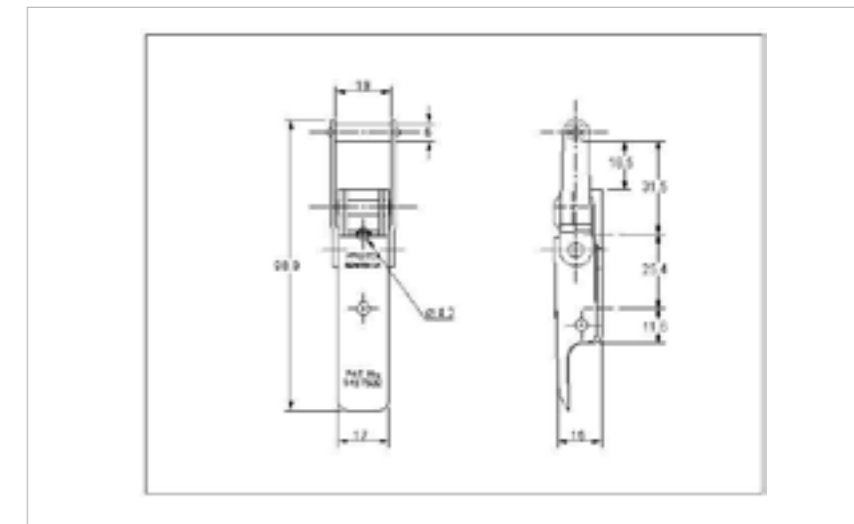

FOR FURTHER PRODUCT INFO AND PRICING