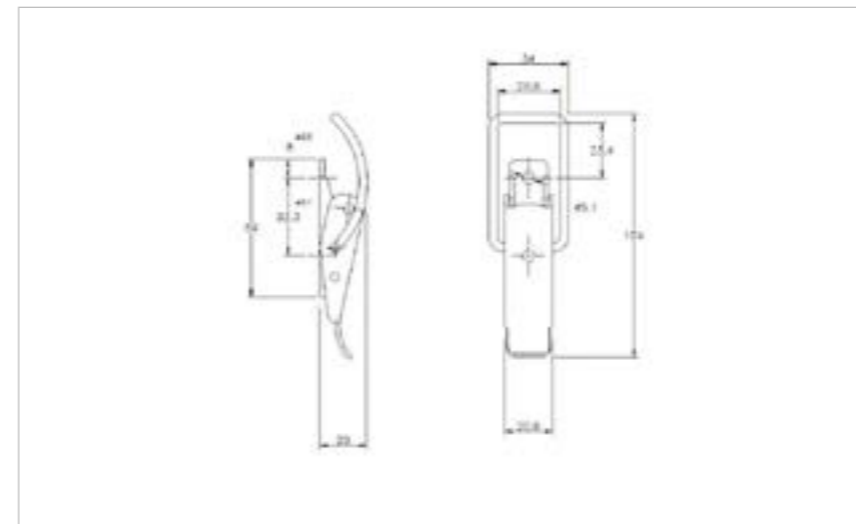

FOR FURTHER PRODUCT INFO AND PRICING