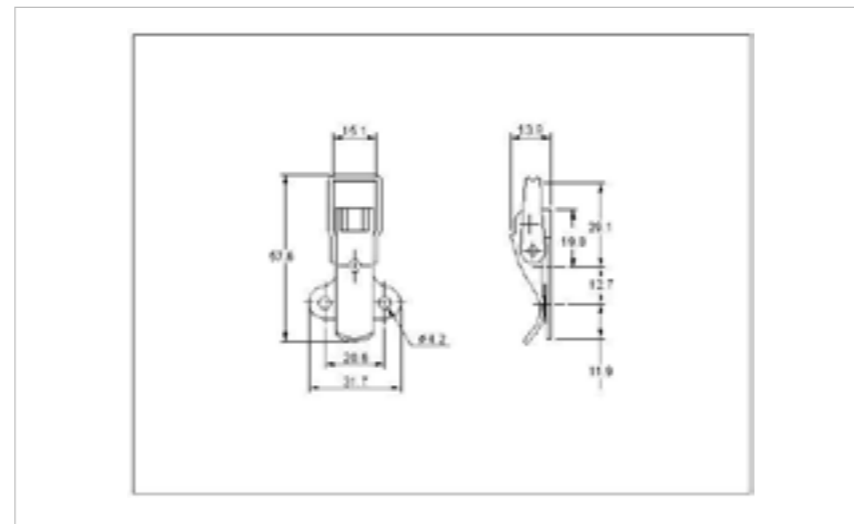

FOR FURTHER PRODUCT INFO AND PRICING

LIGHT DUTY NON-ADJUSTABLE