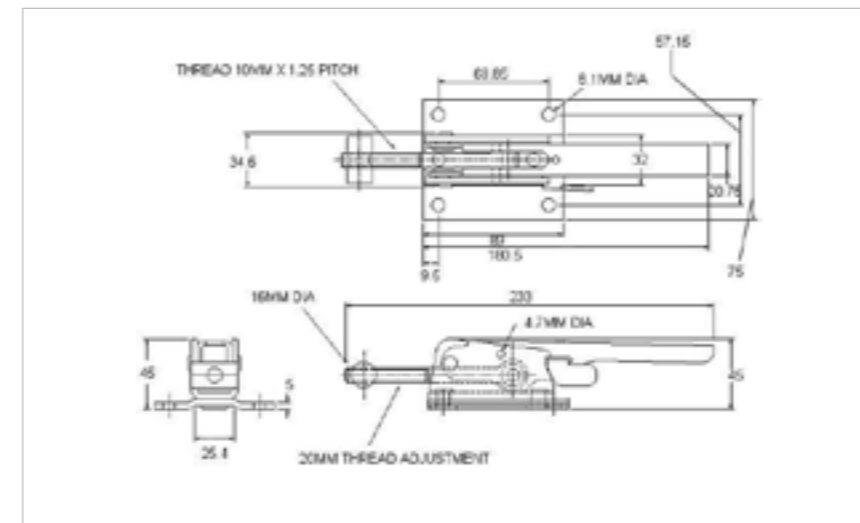

FOR FURTHER PRODUCT INFO AND PRICING