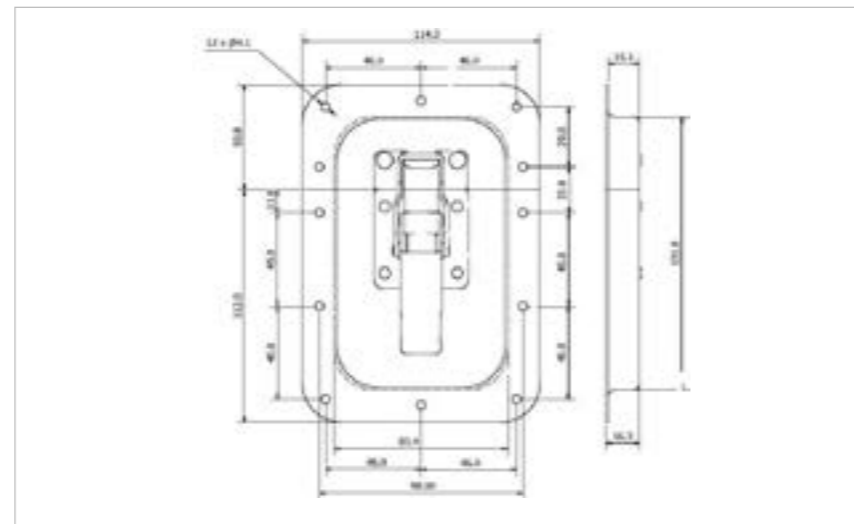

FOR FURTHER PRODUCT INFO AND PRICING