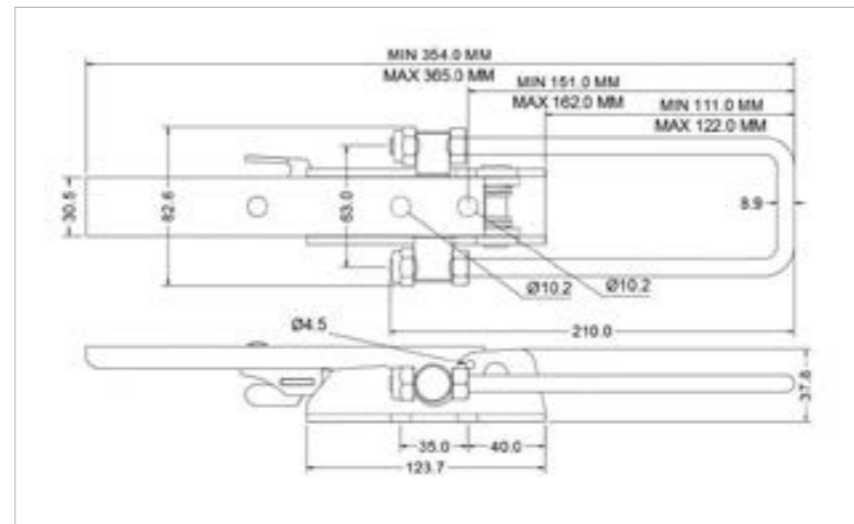

MATERIAL Mild Steel

FINISH Zinc Plate Passivate (Silver Blue)

FOR FURTHER PRODUCT INFO AND PRICING

QUALITY HARDWARE SUPPLIED TO ISO 9001:2015

We pride ourselves in the design and manufacture of precision over centre toggle fasteners, draw latches, handles, bandclamps and other hardware.

SHOP NOW