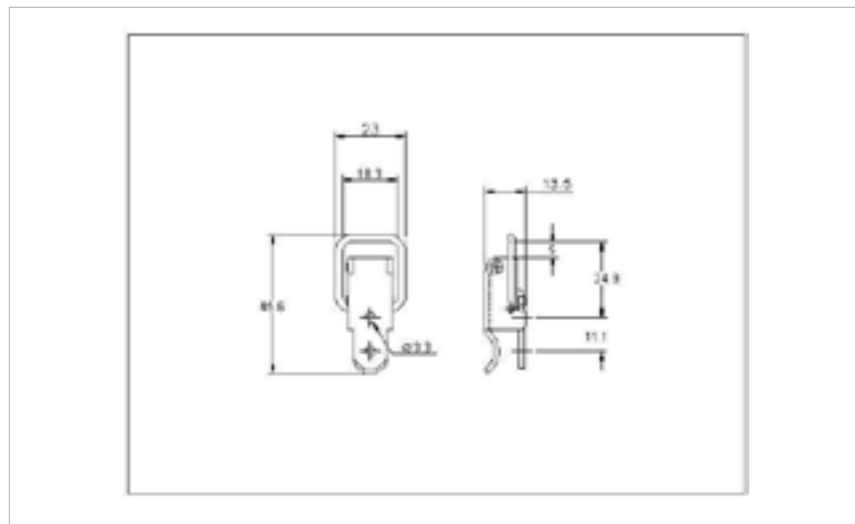

FOR FURTHER PRODUCT INFO AND PRICING

LIGHT DUTY NON-ADJUSTABLE