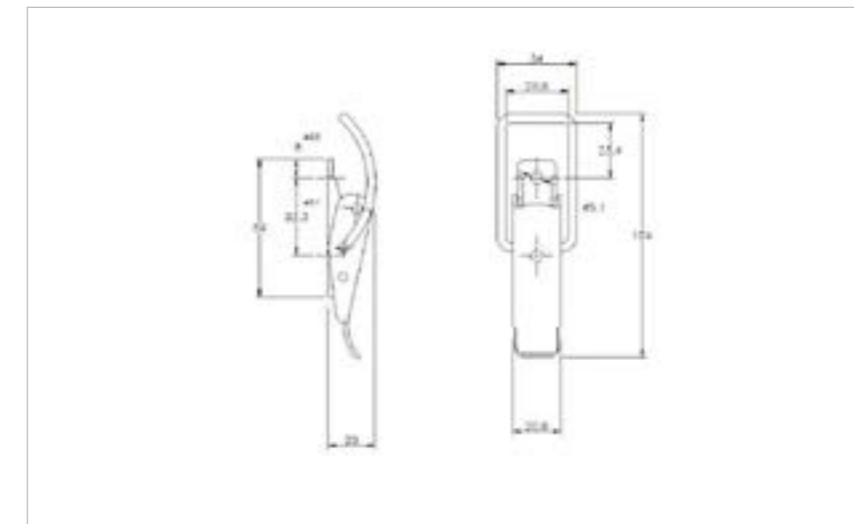

FOR FURTHER PRODUCT INFO AND PRICING