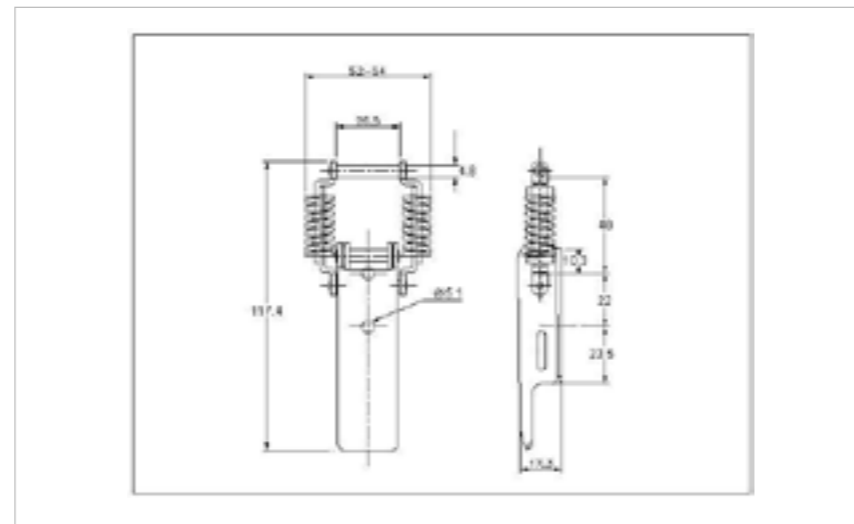

MEDIUM DUTY SPRING

30-693SS

MATERIAL **Stainless Steel type 304**

FINISH **Natural**

01-502SS

01-602SS

FOR FURTHER PRODUCT INFO AND PRICING

MEDIUM DUTY SPRING

33-2099MSZN

MATERIAL **Mild Steel**

FINISH **Zinc Plate Passivate (Silver Blue)**

007-1058MSZN

01-502MSZN

FOR FURTHER PRODUCT INFO AND PRICING

MEDIUM DUTY SPRING

33-2099SS

MATERIAL **Stainless Steel type 304**

FINISH **Natural**

007-1058SS

01-502SS

FOR FURTHER PRODUCT INFO AND PRICING

MEDIUM DUTY SPRING

33-2556MSZN

MATERIAL **Mild Steel**

FINISH **Zinc Plate Passivate (Silver Blue)**

007-1058MSZN

01-502MSZN

FOR FURTHER PRODUCT INFO AND PRICING