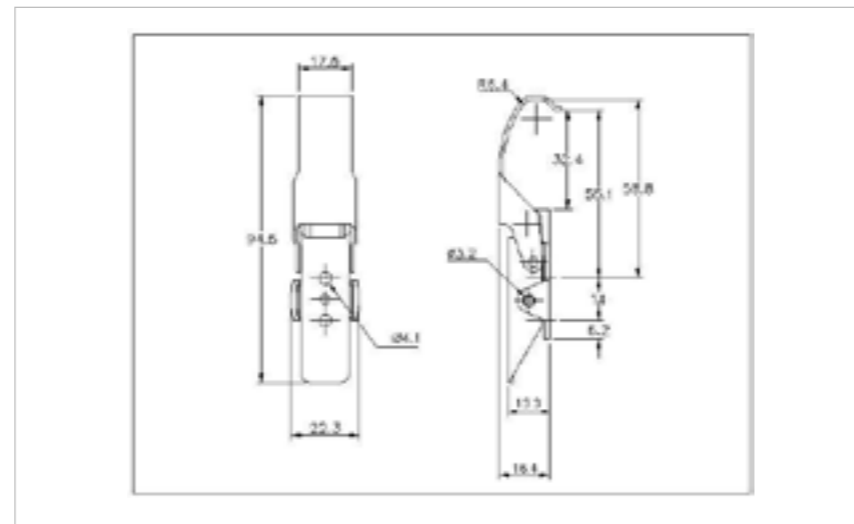

FOR FURTHER PRODUCT INFO AND PRICING

LIGHT DUTY NON-ADJUSTABLE