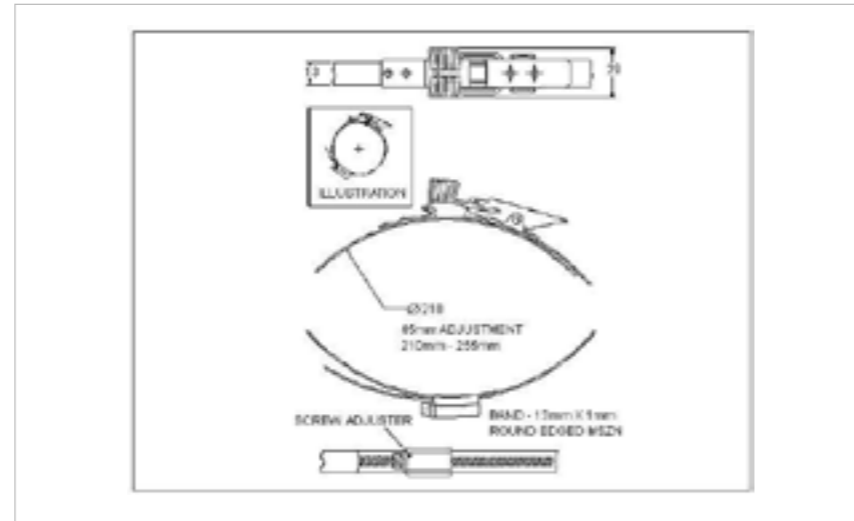

**FOR FURTHER PRODUCT INFO AND PRICING**

SPRING CLAW 70MM-375MM

**27SPG-HGR250-295ZN**

MATERIAL **Mild Steel**

FINISH **Zinc Plate Passivate (Silver)**

**FOR FURTHER PRODUCT INFO AND PRICING**

SPRING CLAW 70MM-375MM