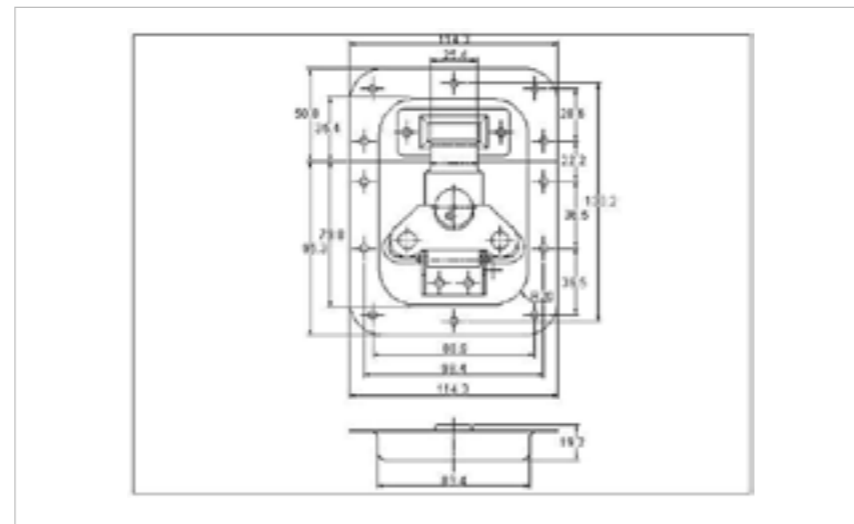

WORLDWIDE DELIVERY

BUY DIRECT FROM THE MANUFACTURER

FOR FURTHER PRODUCT INFO AND PRICING