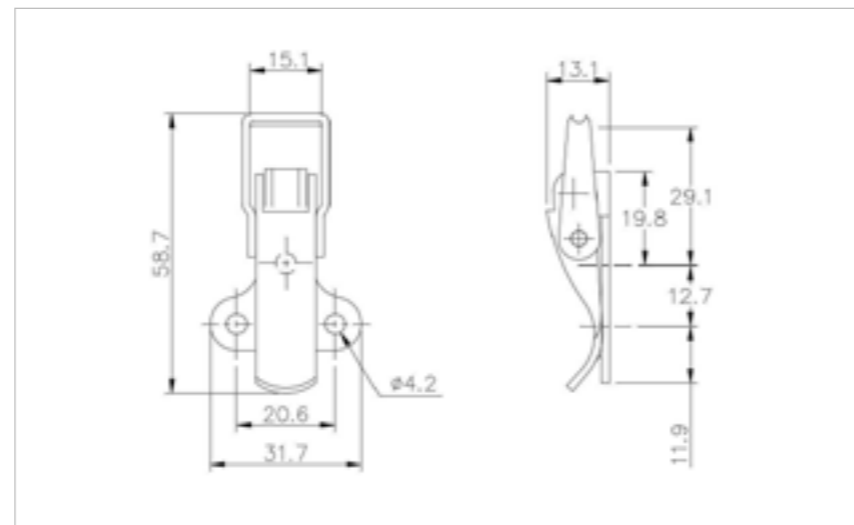

FOR FURTHER PRODUCT INFO AND PRICING

LIGHT DUTY NON-ADJUSTABLE