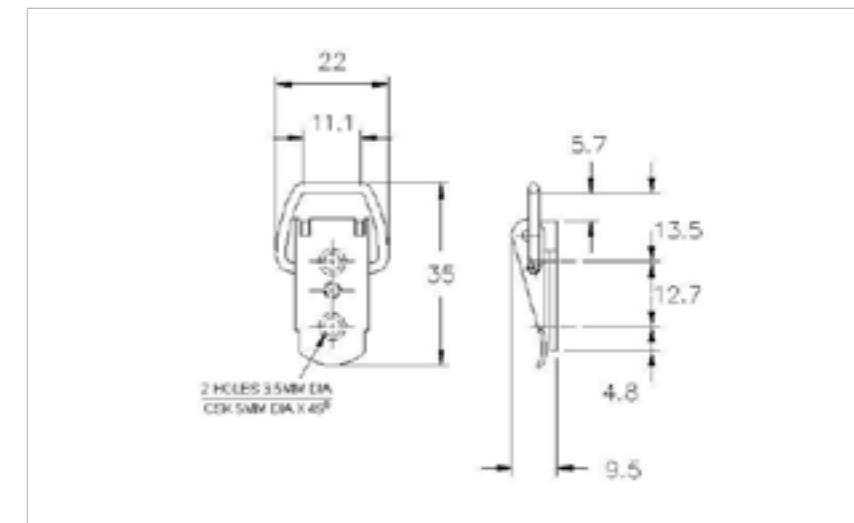

FOR
FURTHER
PRODUCT
INFO AND
PRICING