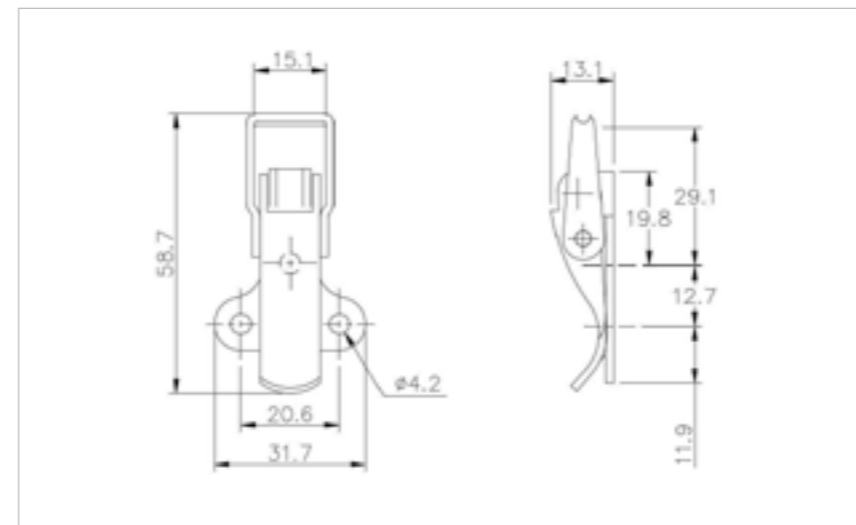

FOR FURTHER PRODUCT INFO AND PRICING

LIGHT DUTY NON-ADJUSTABLE