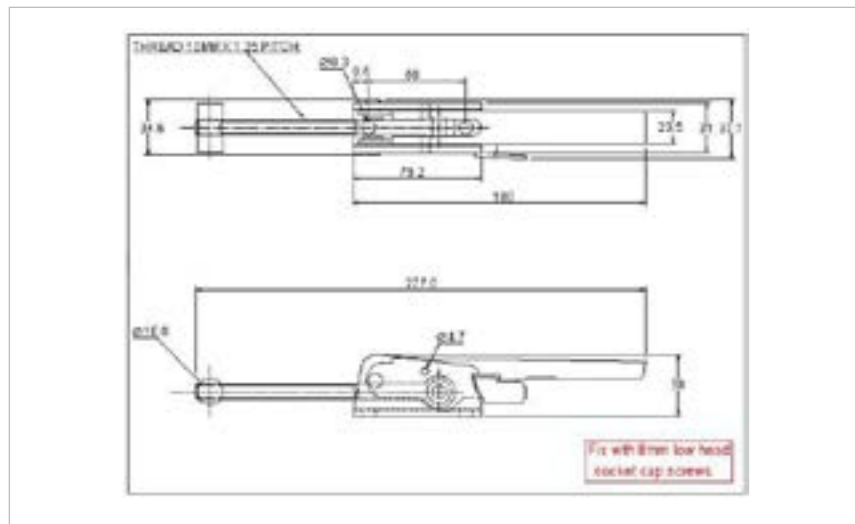

## 44-4000/150MSZN

MATERIAL Mild Steel

FINISH Zinc Plate Passivate (Silver Blue)

**FOR FURTHER PRODUCT INFO AND PRICING**

HEAVY DUTY ADJUSTABLE