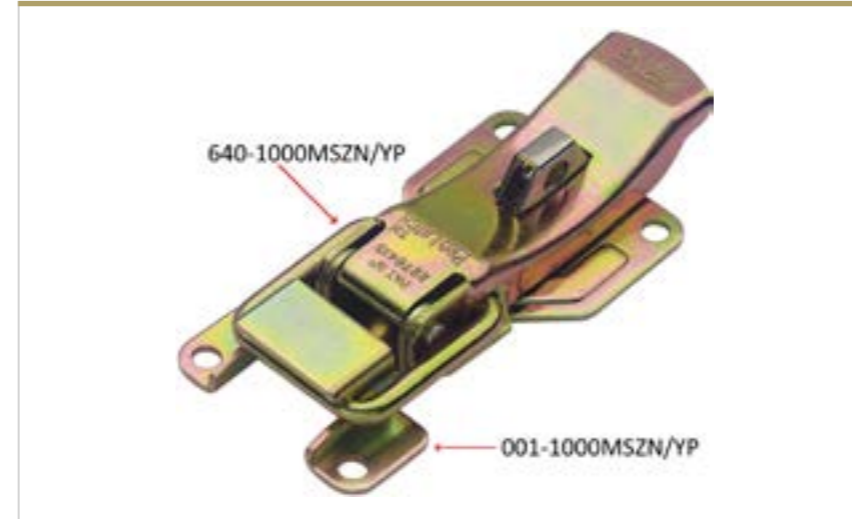

## 640-1000MSZN/YP

**MATERIAL** Mild Steel  
**FINISH** Zinc Plate Passivate (Yellow)

001-1000MSZN/YP

613/7SS

**FOR FURTHER PRODUCT INFO AND PRICING**

PROLATCHES