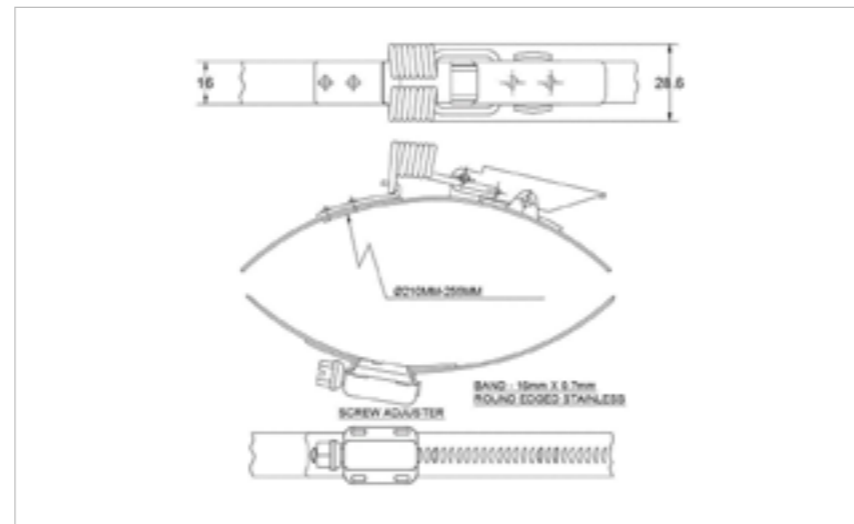

FOR FURTHER PRODUCT INFO AND PRICING

SPRING CLAW 70MM-375MM

27SPG-HT250-295SS