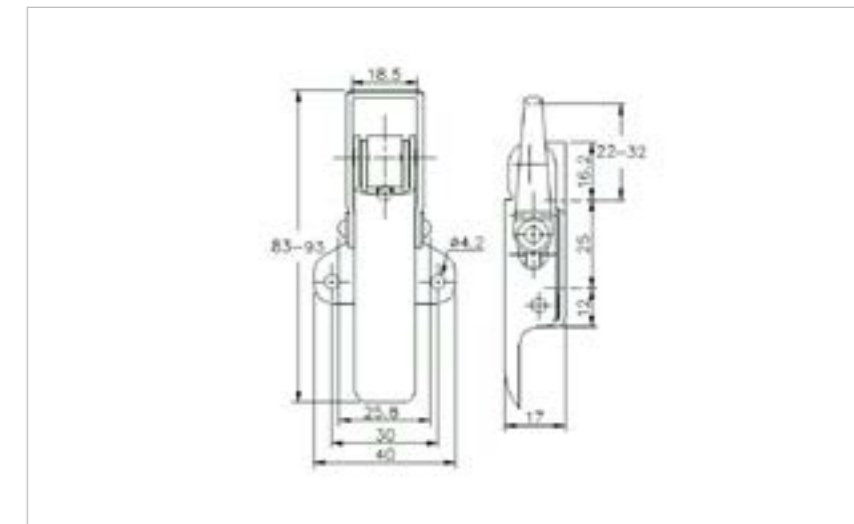

FOR FURTHER PRODUCT INFO AND PRICING