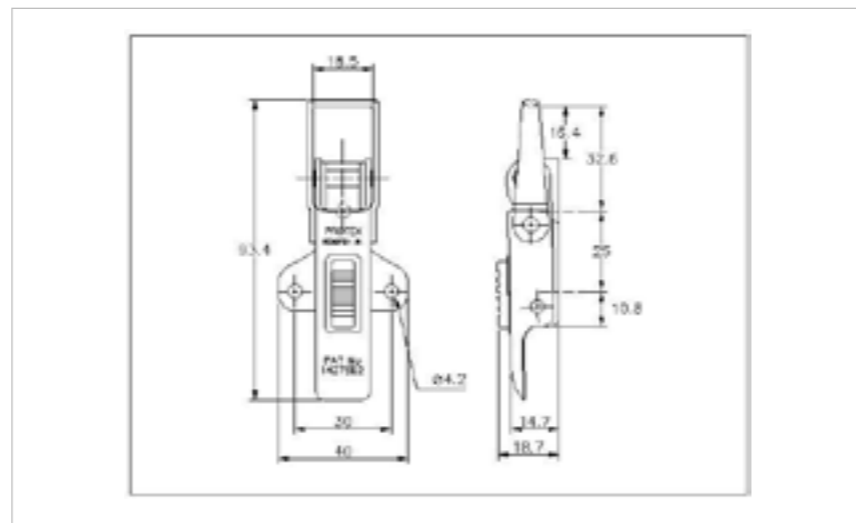

FOR FURTHER PRODUCT INFO AND PRICING

MEDIUM DUTY NON-ADJUSTABLE