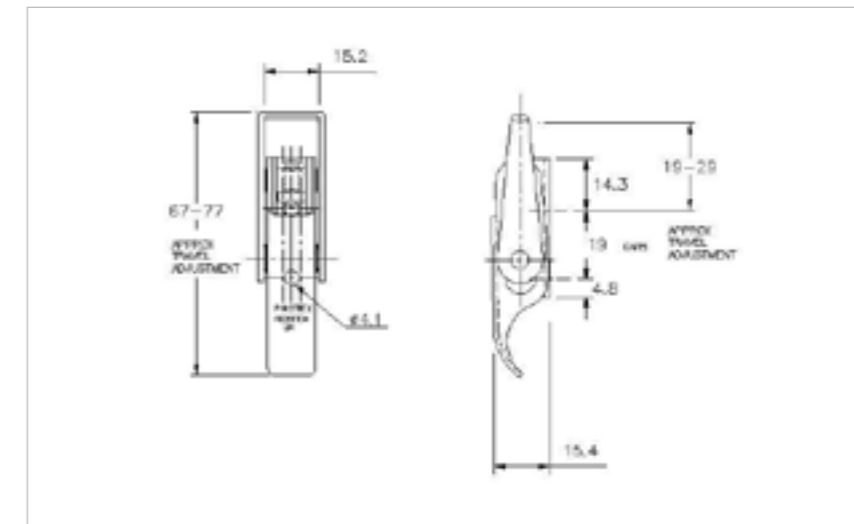

FOR FURTHER PRODUCT INFO AND PRICING

LIGHT DUTY ADJUSTABLE

**50-1535MSZN**

MATERIAL **Mild Steel**

FINISH **Zinc Plate Passivate (Silver Blue)**

FOR FURTHER PRODUCT INFO AND PRICING

LIGHT DUTY ADJUSTABLE