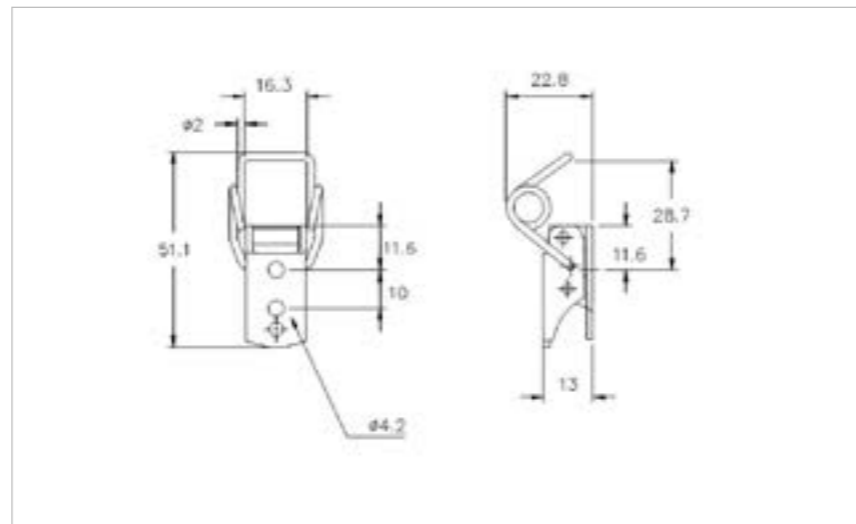

FOR FURTHER PRODUCT INFO AND PRICING

LIGHT DUTY SPRING