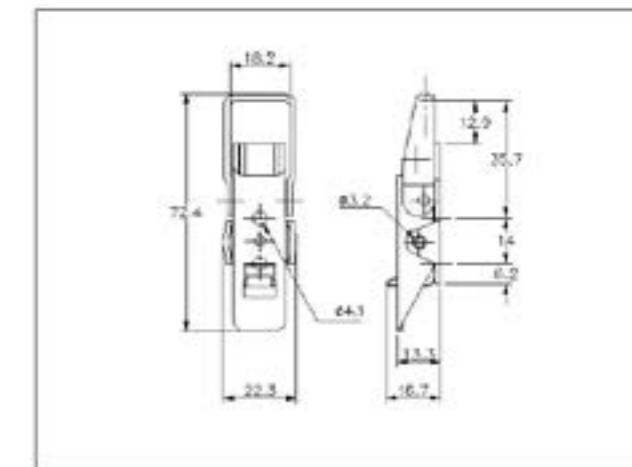

613/9SS

001-600MSBL

FOR FURTHER PRODUCT INFO AND PRICING