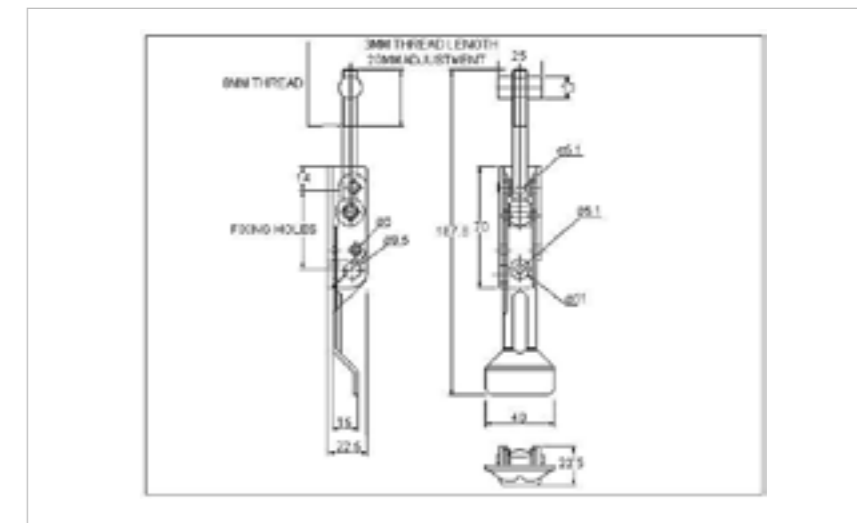

## 47-2650MSZN

**MATERIAL** Mild Steel

**FINISH** Zinc Plate Passivate (Silver Blue)

00-2650/3MSZN

04-2650MSZN

**FOR FURTHER PRODUCT INFO AND PRICING**

**SUPER HEAVY DUTY ADJUSTABLE**

**490-9000/170MSZN**