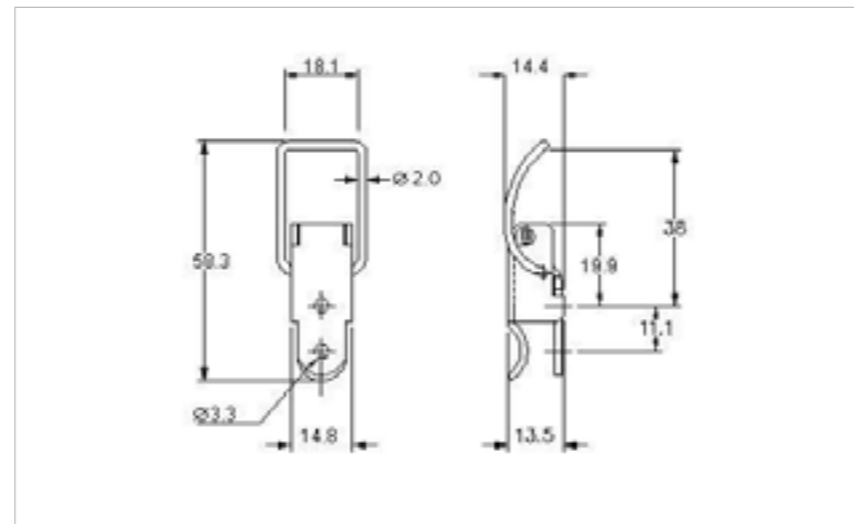

FOR FURTHER PRODUCT INFO AND PRICING

LIGHT DUTY SPRING