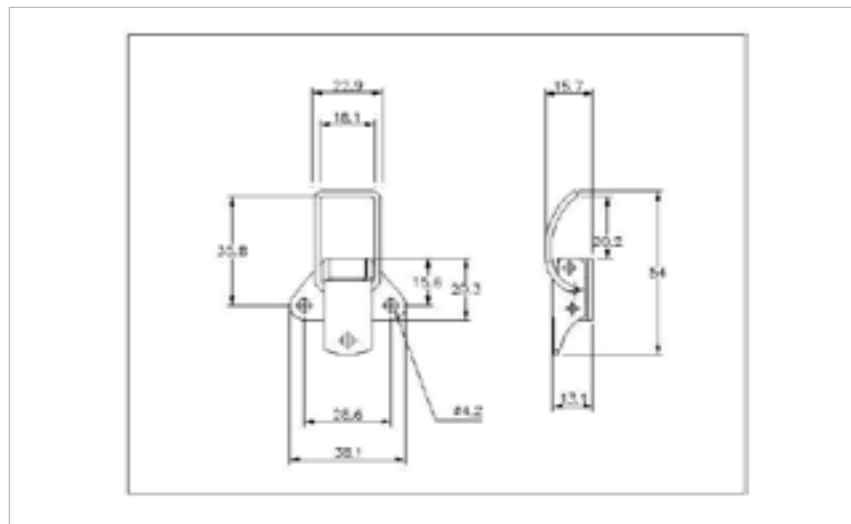

FOR FURTHER PRODUCT INFO AND PRICING

LIGHT DUTY SPRING