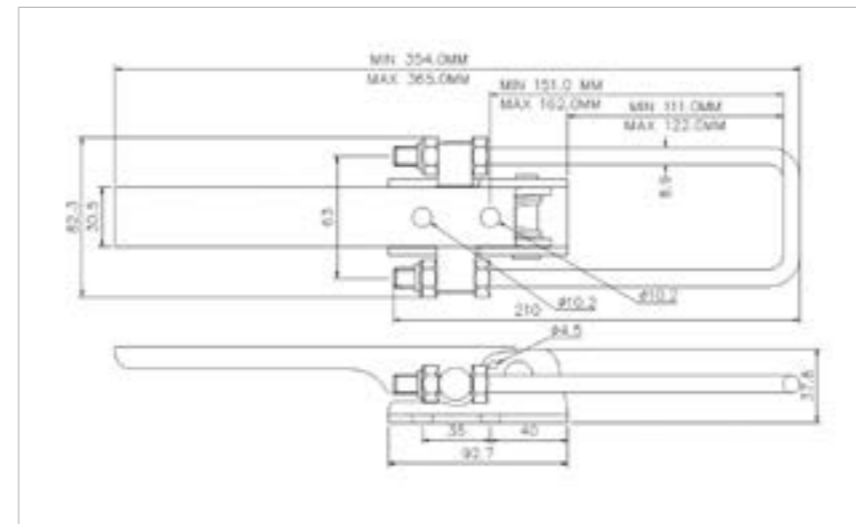

**FINISH** Zinc Plate Passivate (Silver Blue)

04-9000MSZN

1167/9SS

**FOR FURTHER PRODUCT INFO AND PRICING**

**SUPER HEAVY DUTY ADJUSTABLE**

**490-9000/210MSZN**

**MATERIAL** Mild Steel

**FINISH** Zinc Plate Passivate (Silver Blue)