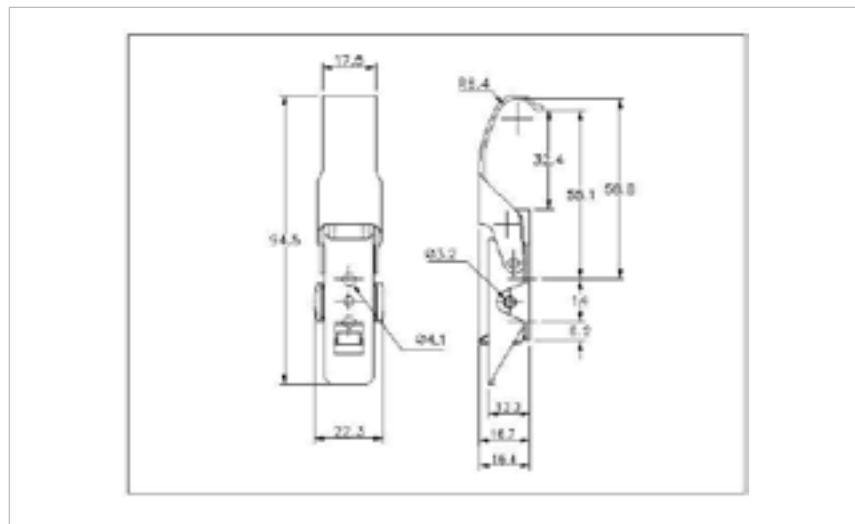

## 27-2396SS

MATERIAL **Stainless Steel type 304**

FINISH **Natural**

**FOR FURTHER PRODUCT INFO AND PRICING**

LIGHT DUTY NON-ADJUSTABLE