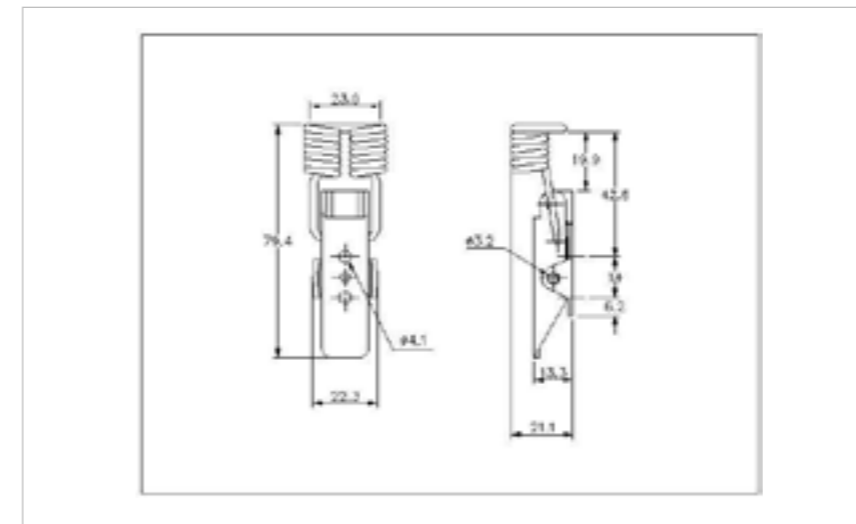

FOR FURTHER PRODUCT INFO AND PRICING

LIGHT DUTY SPRING