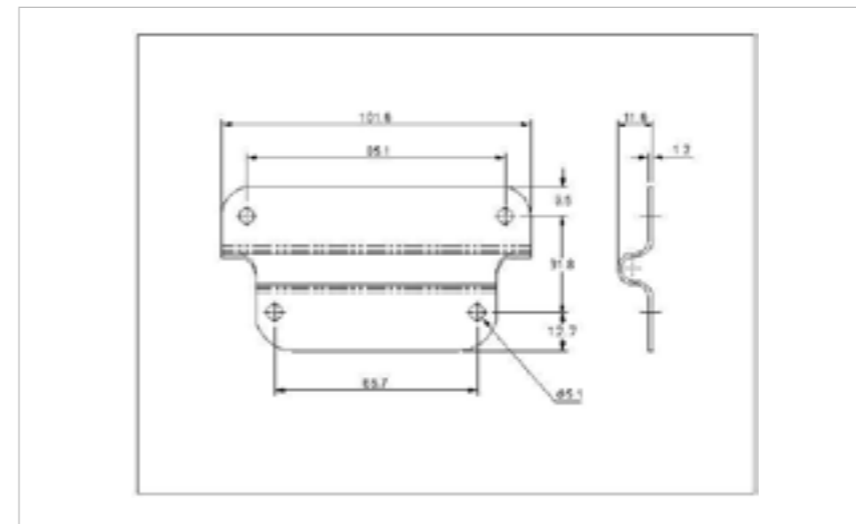

FOR FURTHER PRODUCT INFO AND PRICING