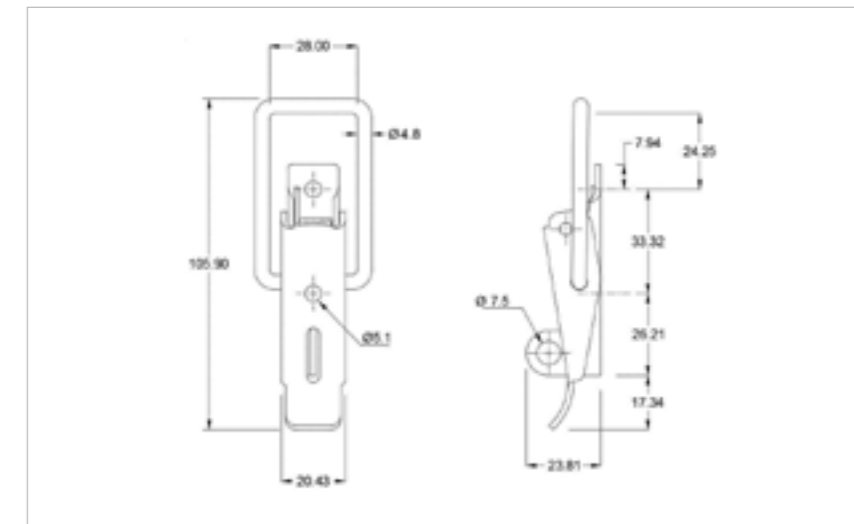

007-1058MSZN

01-502MSZN

FOR FURTHER PRODUCT INFO AND PRICING