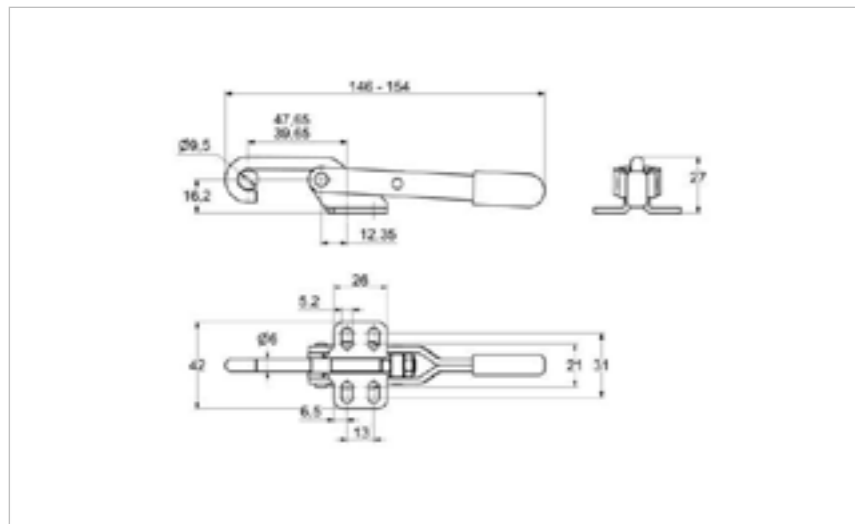

TLC-SHCP-022-026-MS

BUY DIRECT FROM THE MANUFACTURER

FOR FURTHER PRODUCT INFO AND PRICING

DRAW ACTION