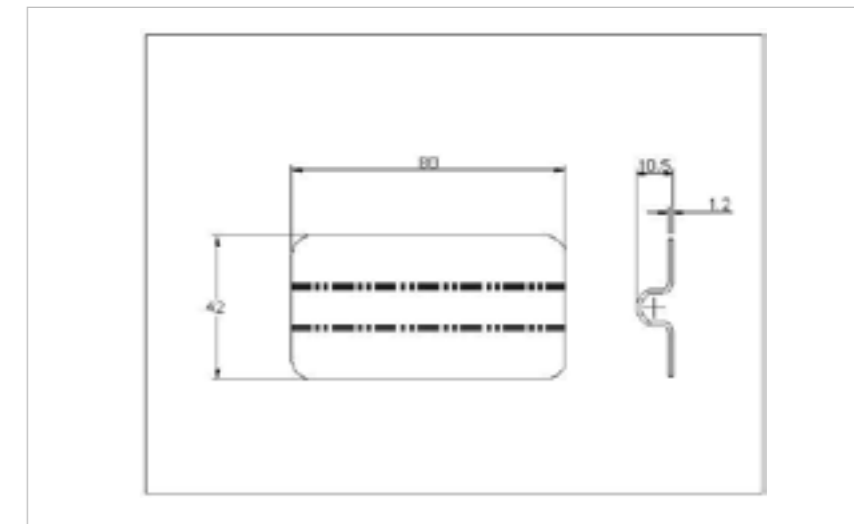

FOR FURTHER PRODUCT INFO AND PRICING