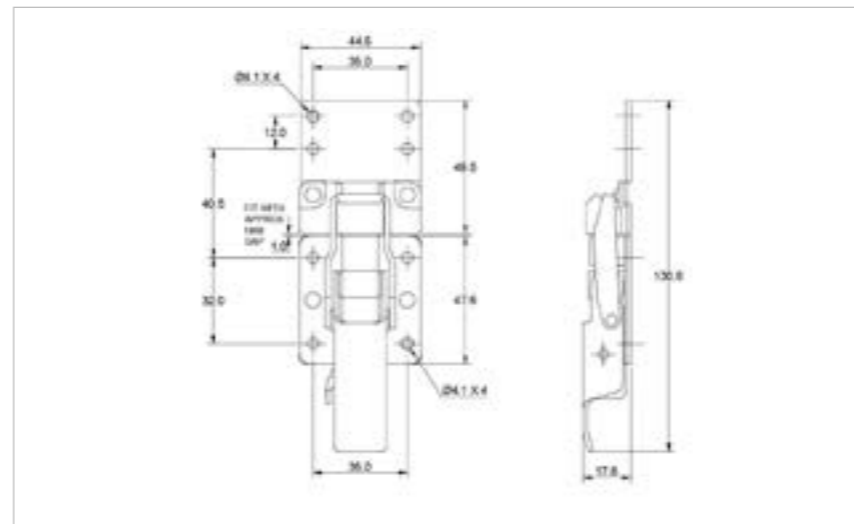

FOR FURTHER PRODUCT INFO AND PRICING