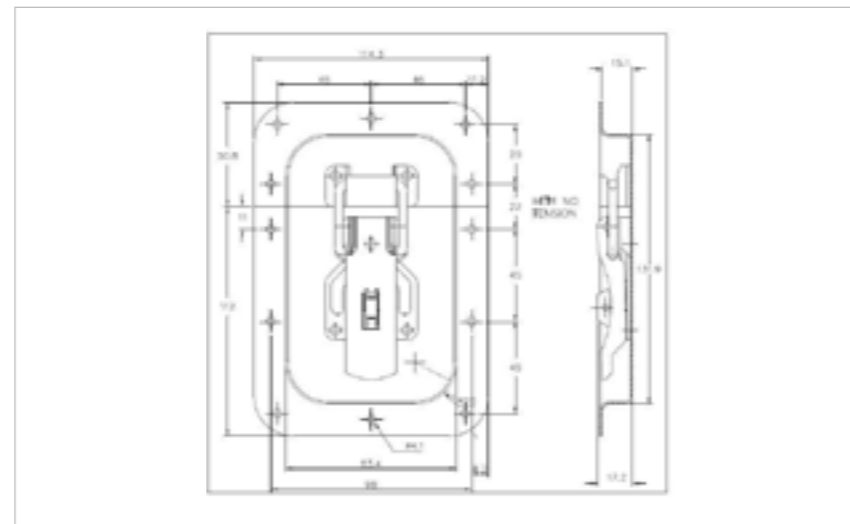

MATERIAL **Stainless Steel type 304**

FINISH **Natural**