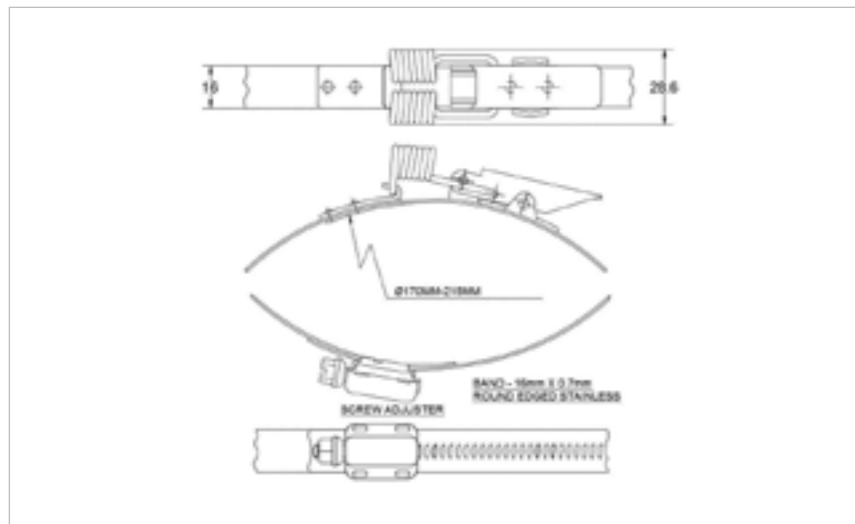

**FOR FURTHER PRODUCT INFO AND PRICING**

SPRING CLAW 70MM-375MM

**27SPG-HT170-215SS**

MATERIAL **Stainless Steel type 304**

FINISH **Natural**

**FOR FURTHER PRODUCT INFO AND PRICING**

SPRING CLAW 70MM-375MM