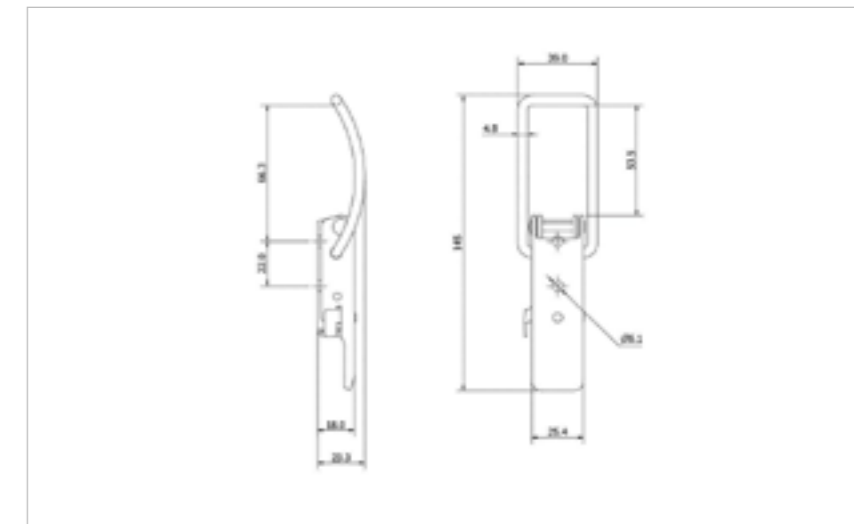

**FOR FURTHER PRODUCT INFO AND PRICING**

MEDIUM DUTY SPRING

**38-2556MSZN**

MATERIAL **Mild Steel**

FINISH **Zinc Plate Passivate (Silver Blue)**

007-1058MSZN

01-502MSZN

**FOR FURTHER PRODUCT INFO AND PRICING**