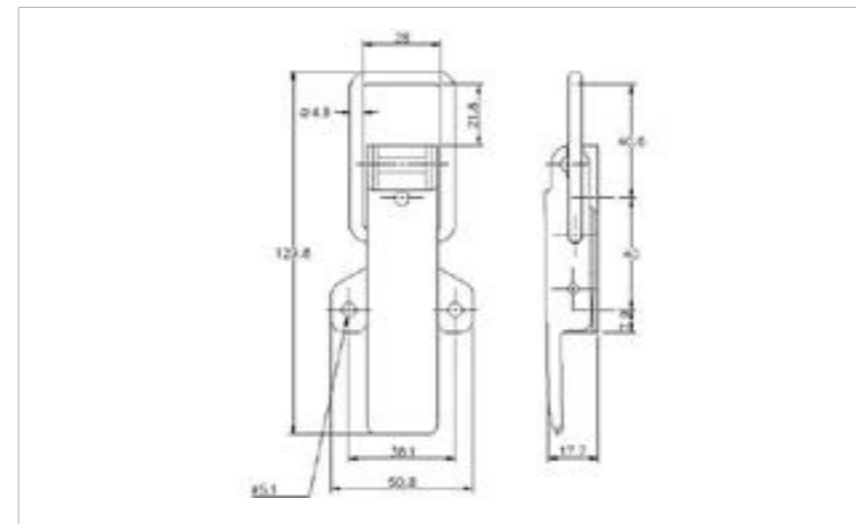

FOR FURTHER PRODUCT INFO AND PRICING

MEDIUM DUTY NON-ADJUSTABLE