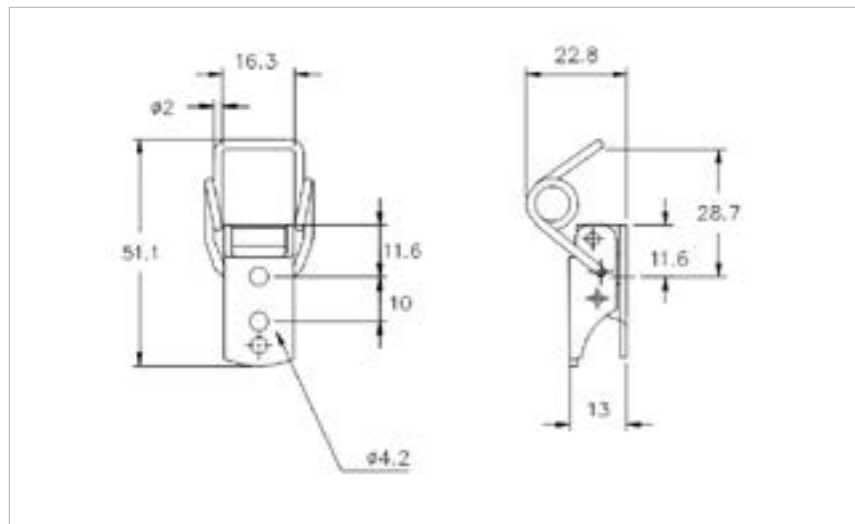

FOR FURTHER PRODUCT INFO AND PRICING

LIGHT DUTY SPRING