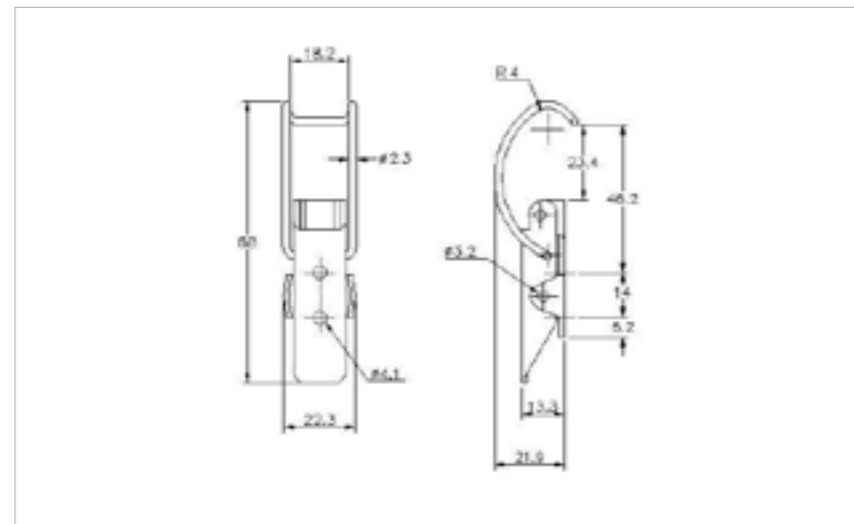

FOR FURTHER PRODUCT INFO AND PRICING

LIGHT DUTY SPRING