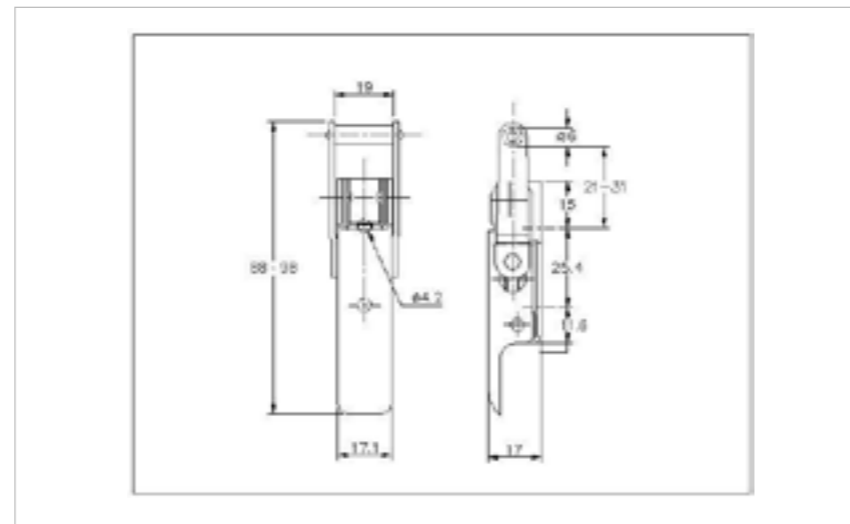

## 60-1750MSZN/YP

MATERIAL **Mild Steel**

FINISH **Zinc Plate Passivate (Yellow)**

01-655CSZN/YP

02-655CSZN/YP

**FOR FURTHER PRODUCT INFO AND PRICING**

MEDIUM DUTY ADJUSTABLE