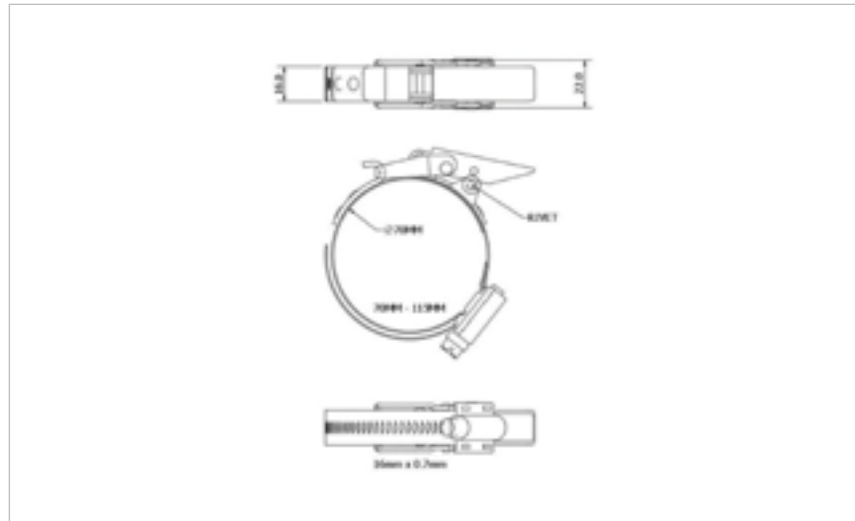

## 27-HGR330-375ZN

MATERIAL **Mild Steel**

FINISH **Zinc Plate Passivate (Silver)**

**FOR FURTHER PRODUCT INFO AND PRICING**

RIGID CLAW 70MM-375MM

**27-HT070-115SS**

MATERIAL **Stainless Steel type 304**

FINISH **Natural**