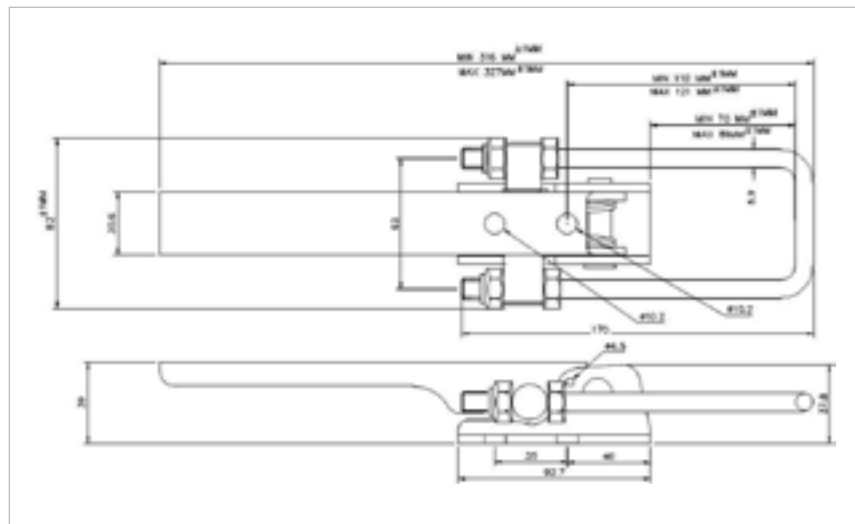

SUPER HEAVY DUTY ADJUSTABLE

490-9000/170MSZN

MATERIAL Mild Steel

FINISH Zinc Plate Passivate (Silver Blue)

04-9000MSZN

1167/9SS

FOR FURTHER PRODUCT INFO AND PRICING

SUPER HEAVY DUTY ADJUSTABLE

490-9000/190MSZN

MATERIAL Mild Steel

FINISH Zinc Plate Passivate (Silver Blue)

04-9000MSZN

1167/9SS

FOR FURTHER PRODUCT INFO AND PRICING

SUPER HEAVY DUTY ADJUSTABLE

490-9000/210MSZN

MATERIAL Mild Steel

FINISH Zinc Plate Passivate (Silver Blue)

04-9000MSZN

1167/9SS

FOR FURTHER PRODUCT INFO AND PRICING

SUPER HEAVY DUTY ADJUSTABLE

494-9000/170MSZN

MATERIAL Mild Steel

FINISH Zinc Plate Passivate (Silver Blue)

04-9000MSZN

1167/9SS

FOR FURTHER PRODUCT INFO AND PRICING