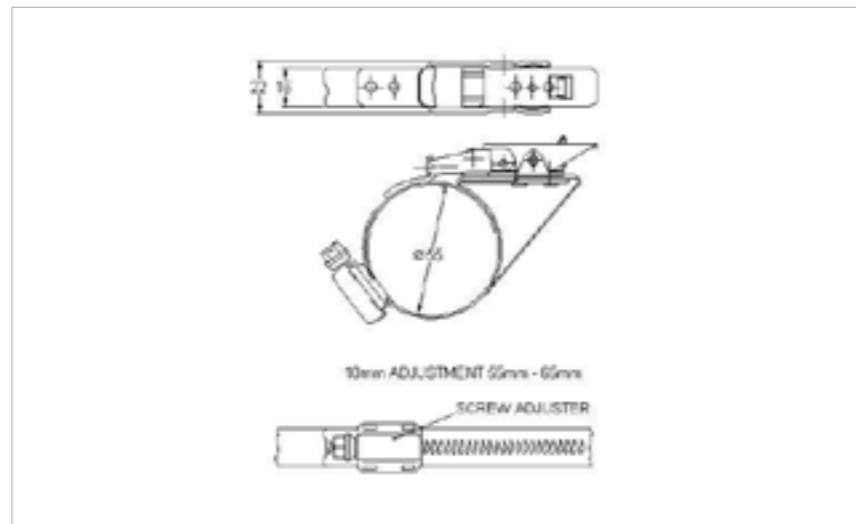

613/7SS

WORLDWIDE DELIVERY

FOR FURTHER PRODUCT INFO AND PRICING

PLATFORM WITH SAFETY 24MM-195MM