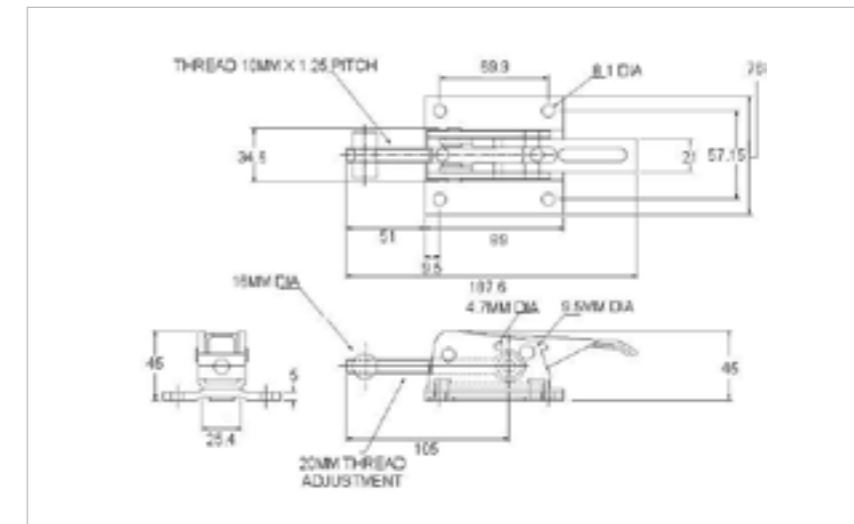

FOR FURTHER PRODUCT INFO AND PRICING