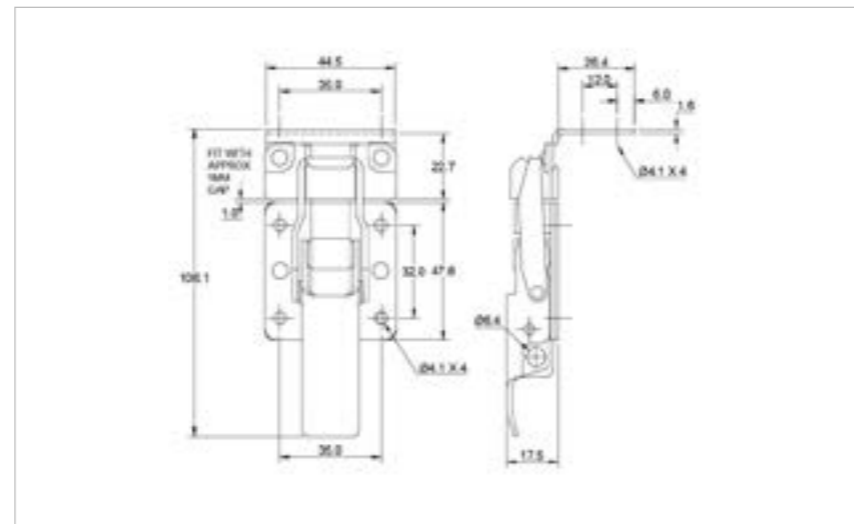

FOR FURTHER PRODUCT INFO AND PRICING