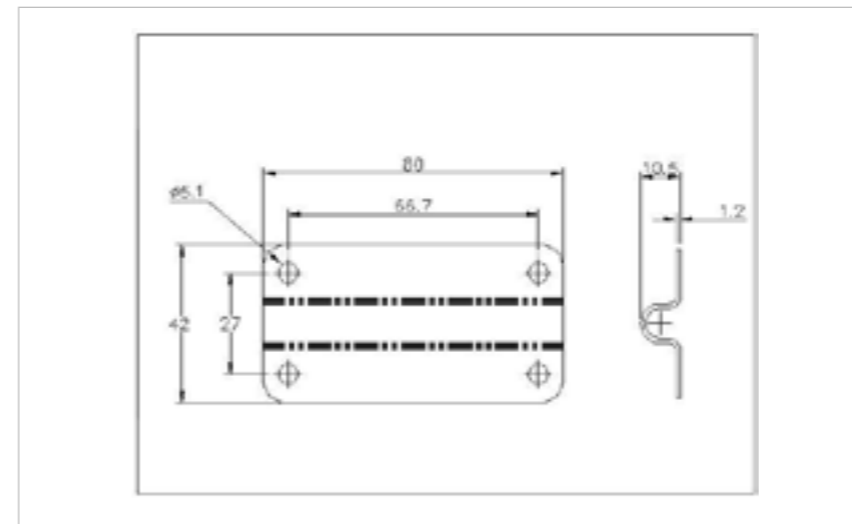

### 93-1044BMSZN

MATERIAL **Mild Steel**

FINISH **Zinc Plate Passivate (Silver Blue)**

94-120AMSZN

94-677MSZN

**FOR FURTHER PRODUCT INFO AND PRICING**