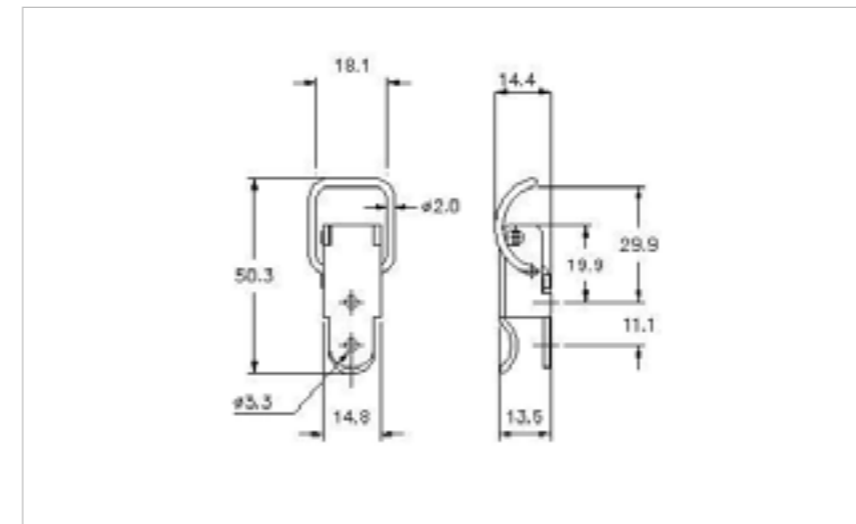

FOR FURTHER PRODUCT INFO AND PRICING

LIGHT DUTY SPRING