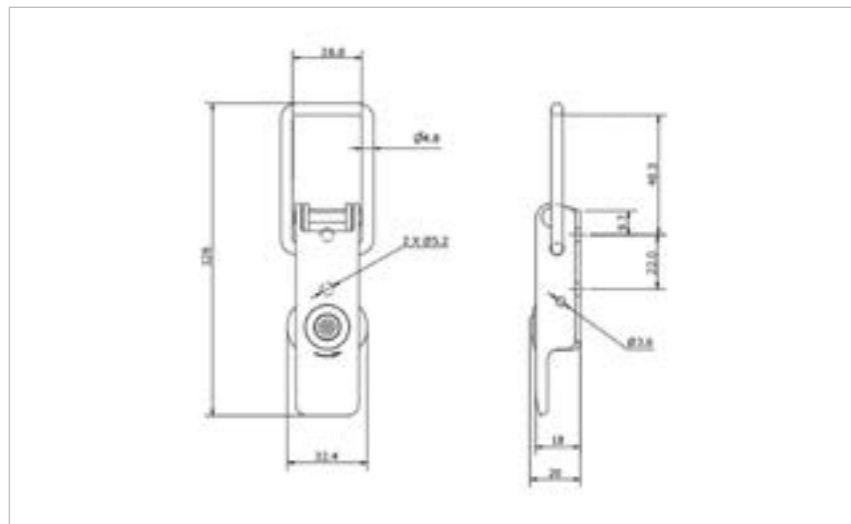

FOR FURTHER PRODUCT INFO AND PRICING

MEDIUM DUTY NON-ADJUSTABLE