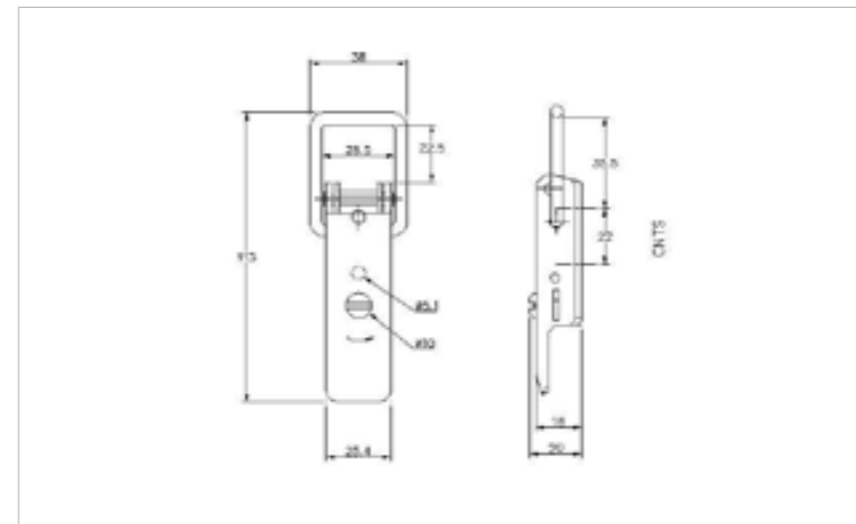

FOR FURTHER PRODUCT INFO AND PRICING