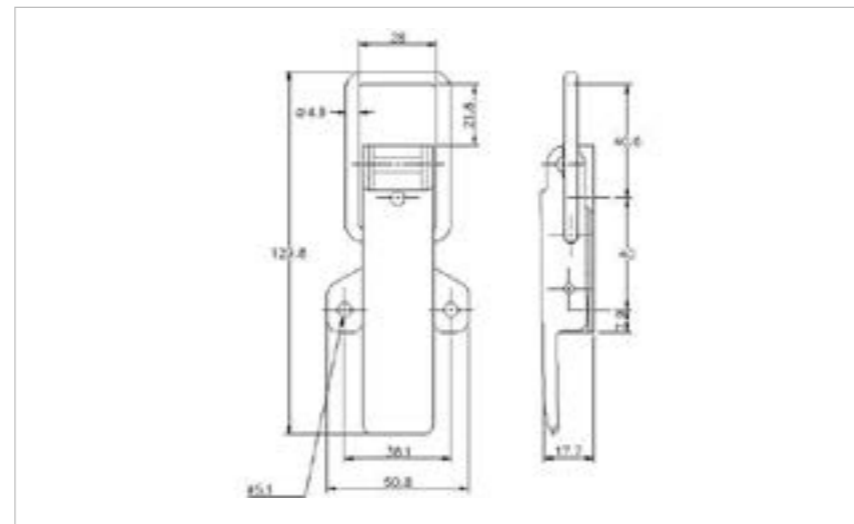

FOR FURTHER PRODUCT INFO AND PRICING

MEDIUM DUTY NON-ADJUSTABLE