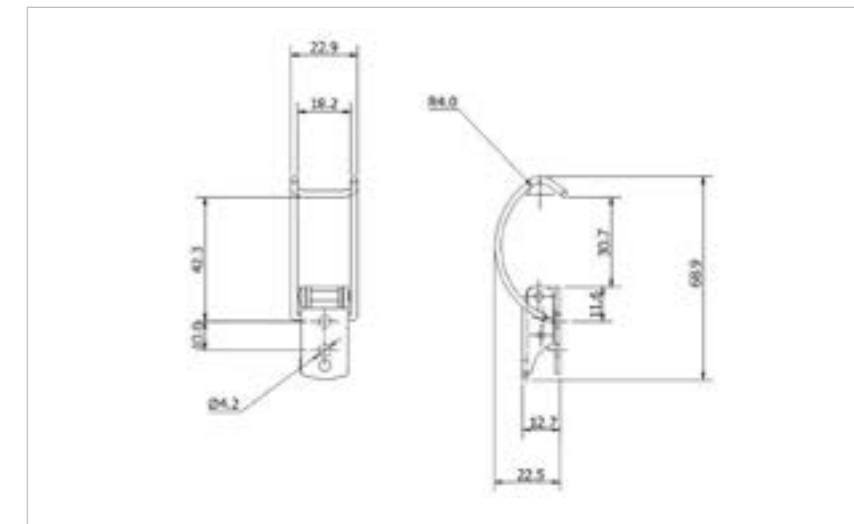

FOR FURTHER PRODUCT INFO AND PRICING