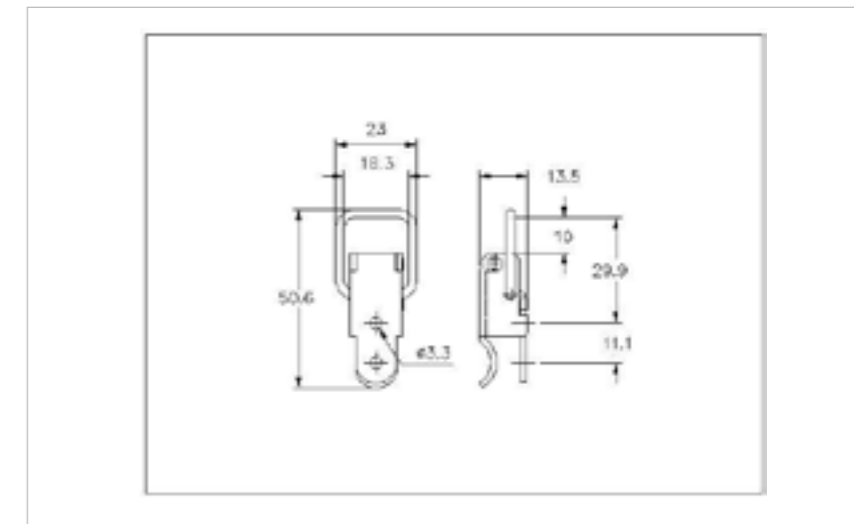

FOR FURTHER PRODUCT INFO AND PRICING