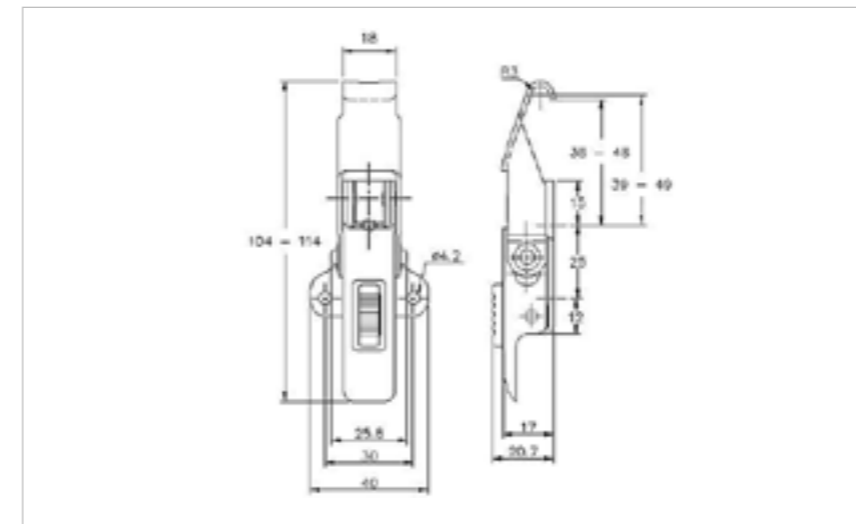

FOR FURTHER PRODUCT INFO AND PRICING

MEDIUM DUTY ADJUSTABLE