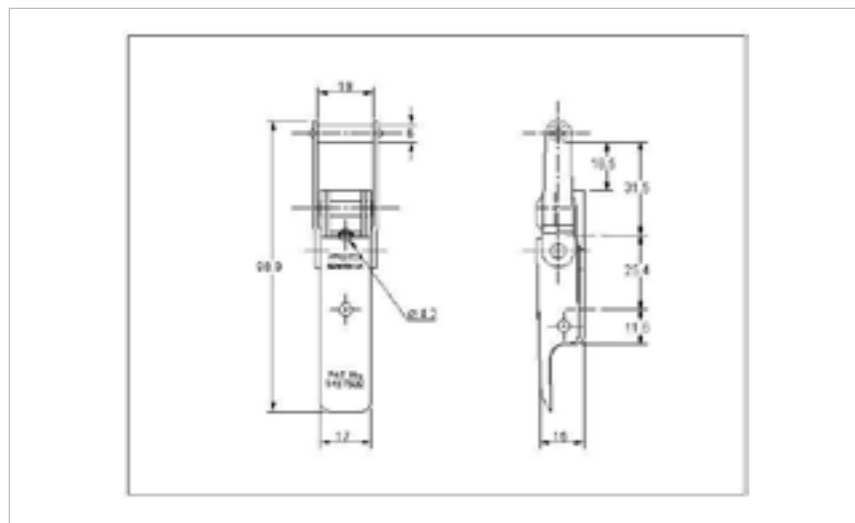

FOR FURTHER PRODUCT INFO AND PRICING

MEDIUM DUTY NON-ADJUSTABLE