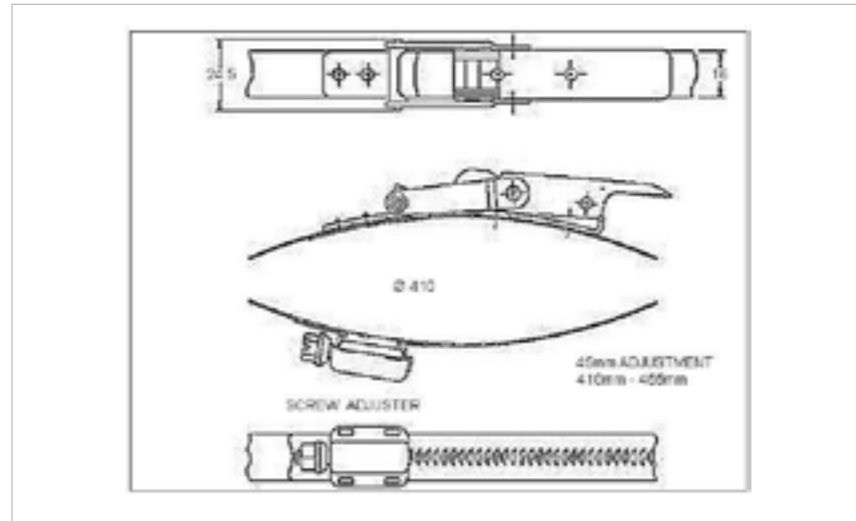

FINISH **Natural**

**FOR FURTHER PRODUCT INFO AND PRICING**

HEAVY DUTY RIGID CLAW 250MM-695MM

**57-HT410-455SS**

MATERIAL **Stainless Steel type 304**

FINISH **Natural**

**FOR FURTHER PRODUCT INFO AND PRICING**