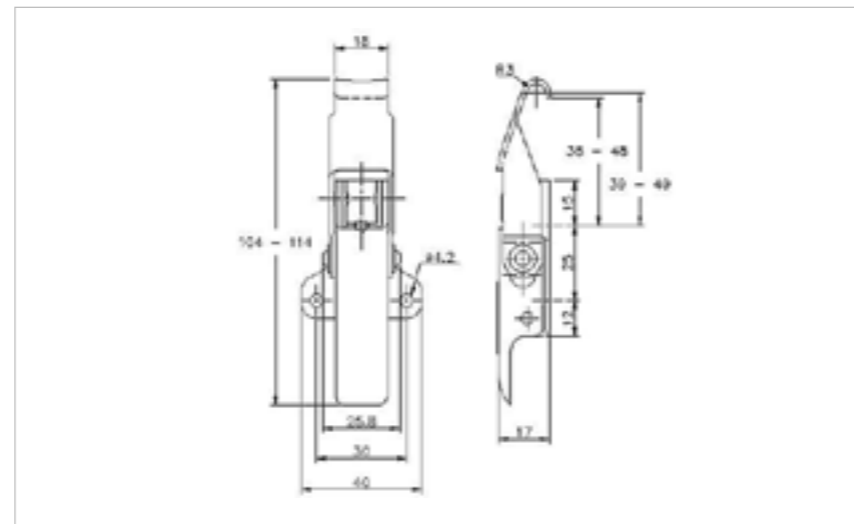

## 60-658M1MSZN/YP

MATERIAL **Mild Steel**

FINISH **Zinc Plate Passivate (Yellow)**

**FOR FURTHER PRODUCT INFO AND PRICING**

MEDIUM DUTY ADJUSTABLE