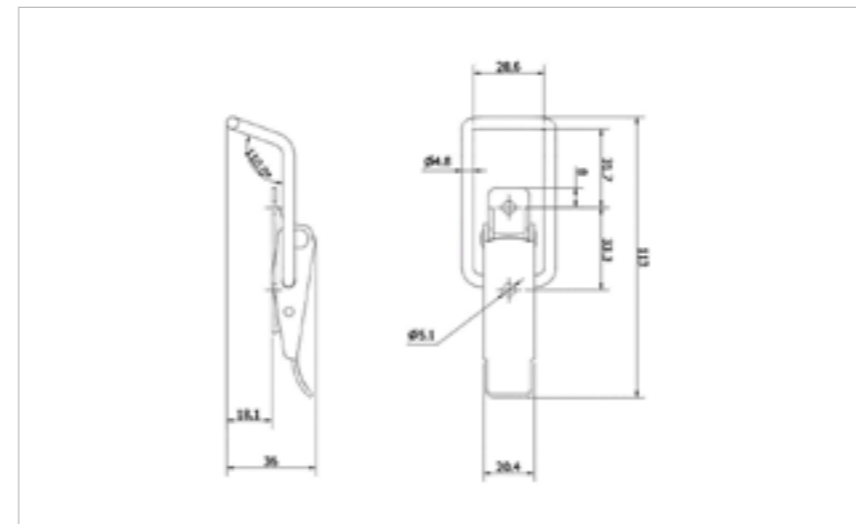

FOR FURTHER PRODUCT INFO AND PRICING

MEDIUM DUTY NON-ADJUSTABLE