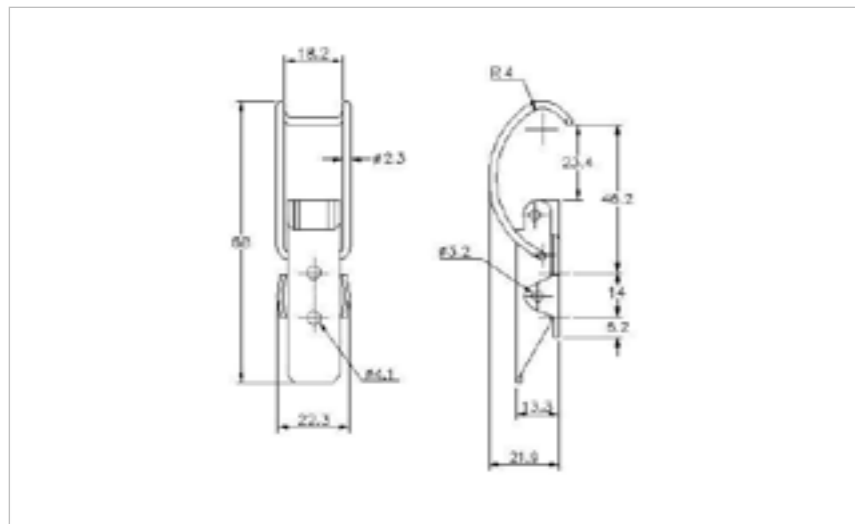

FOR FURTHER PRODUCT INFO AND PRICING

LIGHT DUTY SPRING