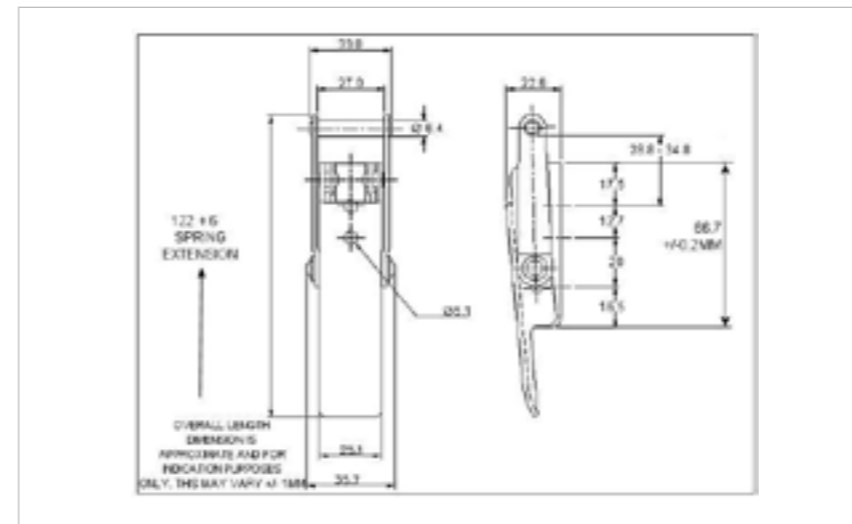

FOR FURTHER PRODUCT INFO AND PRICING