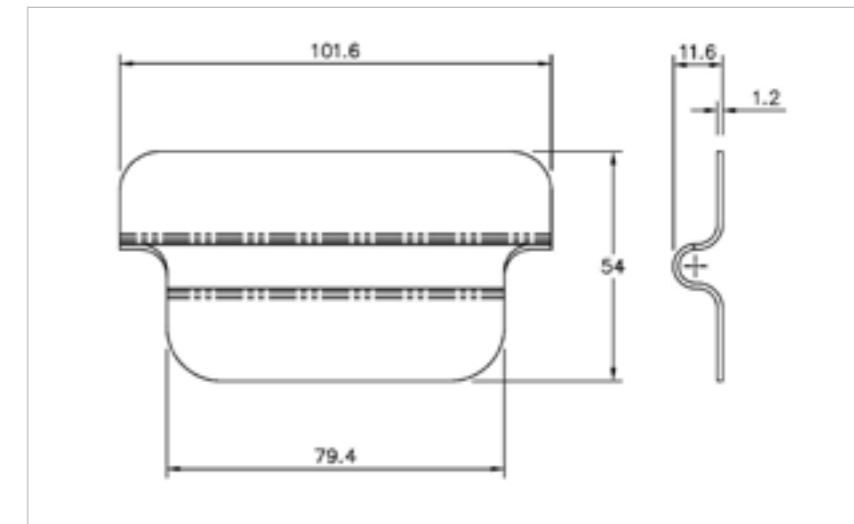

FOR FURTHER PRODUCT INFO AND PRICING