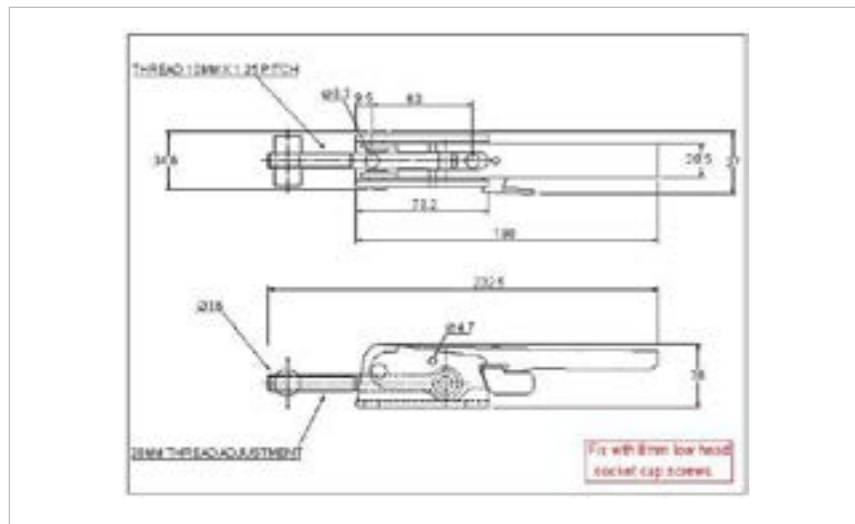

## 44-4000MSZN

MATERIAL **Mild Steel**

FINISH **Zinc Plate Passivate (Silver Blue)**

**FOR FURTHER PRODUCT INFO AND PRICING**

HEAVY DUTY ADJUSTABLE