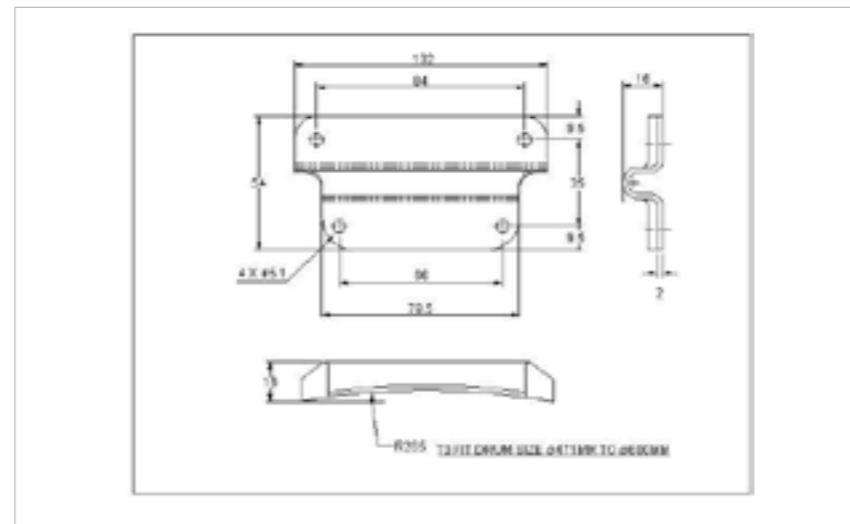

### 94-0570MSZN

**MATERIAL** Mild Steel

**FINISH** Zinc Plate Passivate (Silver Blue)

94-120AMSZN

94-2116MSZN

**FOR FURTHER PRODUCT INFO AND PRICING**