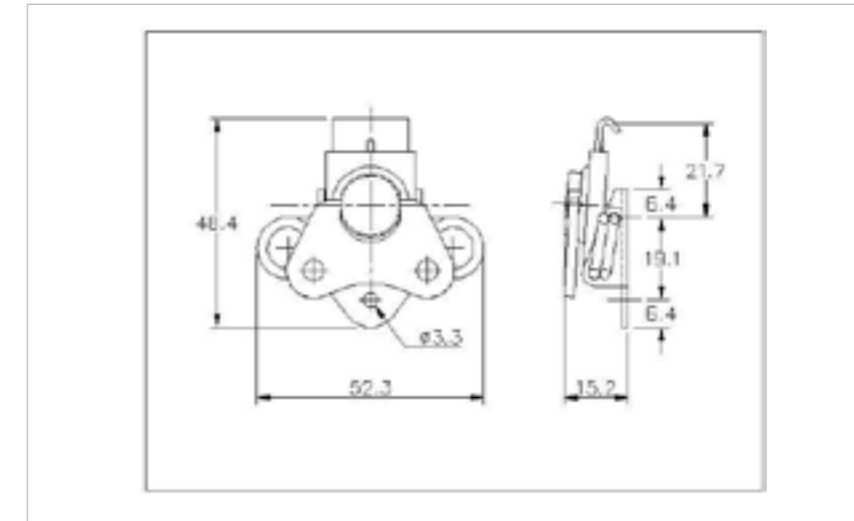

## 678EM1MSZN

MATERIAL **Mild Steel**

FINISH **Zinc Plate Passivate (Silver Blue)**

01-650MSZN

NO MINIMUM ONLINE ORDER QUANTITY

FOR FURTHER PRODUCT INFO AND PRICING

ROTARY LATCHES