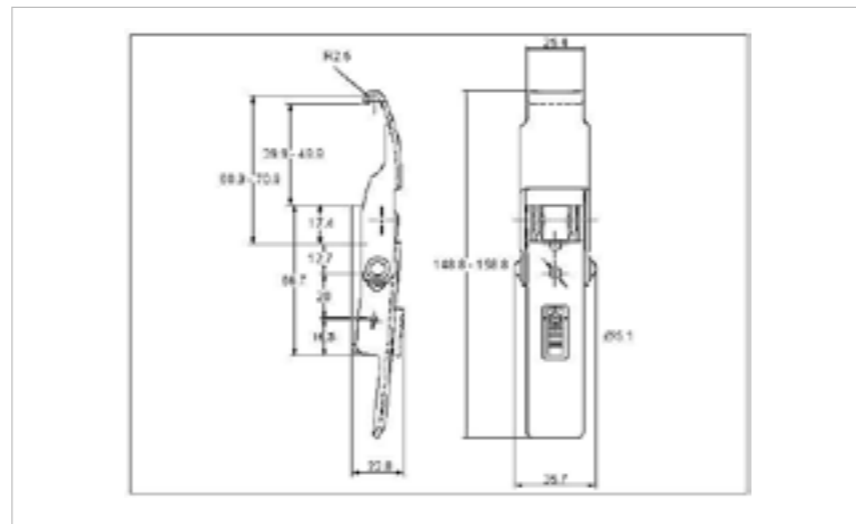

MEDIUM DUTY ADJUSTABLE

71-1273SS

MATERIAL **Stainless Steel type 304**

FINISH **Natural**

01-1273SS

02-1260SS

FOR FURTHER PRODUCT INFO AND PRICING

MEDIUM DUTY ADJUSTABLE

71-2553MSZN/YP

MATERIAL **Mild Steel**

FINISH **Zinc Plate Passivate (Yellow)**

1167/7SS

WORLDWIDE DELIVERY

FOR FURTHER PRODUCT INFO AND PRICING

MEDIUM DUTY ADJUSTABLE

71-2553SS

MATERIAL **Stainless Steel type 304**

FINISH **Natural**

1167/7SS

BUY DIRECT FROM THE MANUFACTURER

FOR FURTHER PRODUCT INFO AND PRICING

MEDIUM DUTY ADJUSTABLE

71-2573MSZN/YP

MATERIAL **Mild Steel**

FINISH **Zinc Plate Passivate (Yellow)**

01-1273CSZN/YP

NO MINIMUM ONLINE ORDER QUANTITY

FOR FURTHER PRODUCT INFO AND PRICING