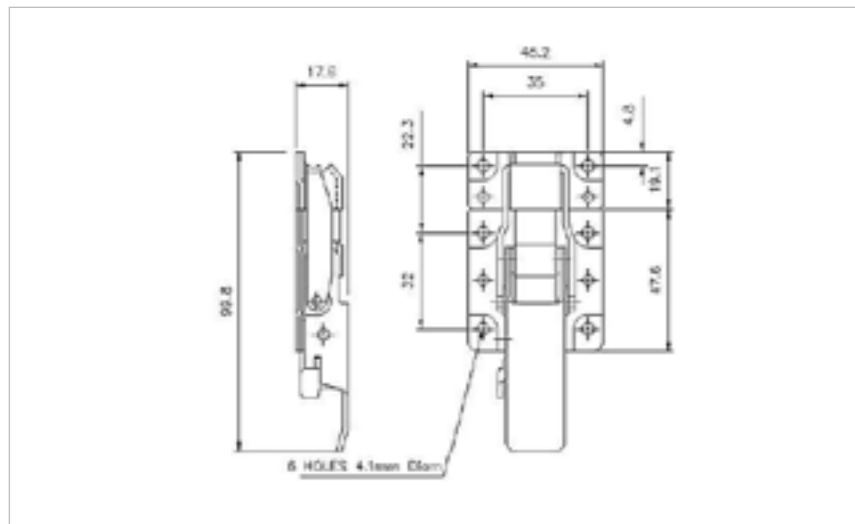

## 89-1069MSZN/YP

MATERIAL **Mild Steel**

FINISH **Zinc Plate Passivate (Yellow)**

**FOR FURTHER PRODUCT INFO AND PRICING**

CATCHBOLTS