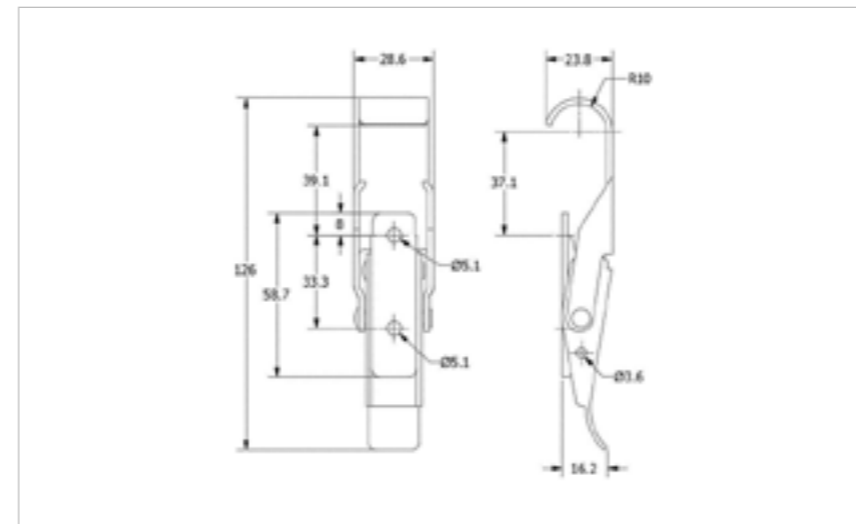

FOR FURTHER PRODUCT INFO AND PRICING

MEDIUM DUTY NON-ADJUSTABLE