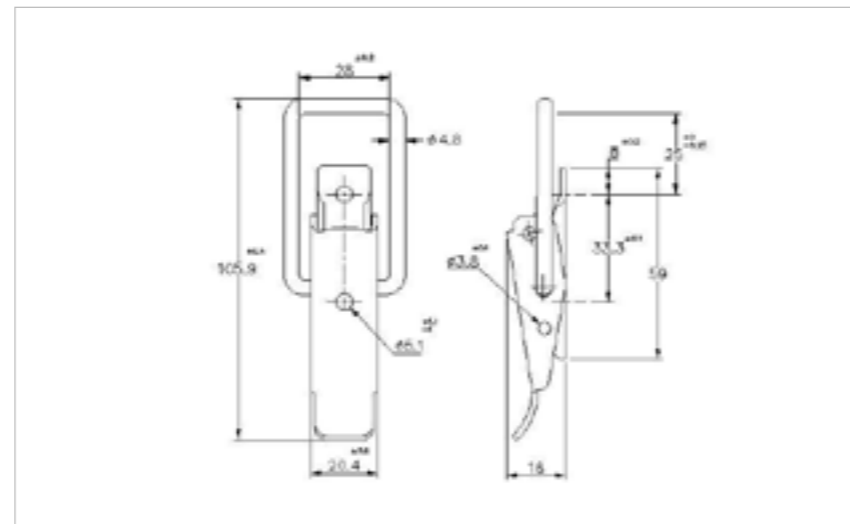

FOR FURTHER PRODUCT INFO AND PRICING

MEDIUM DUTY NON-ADJUSTABLE