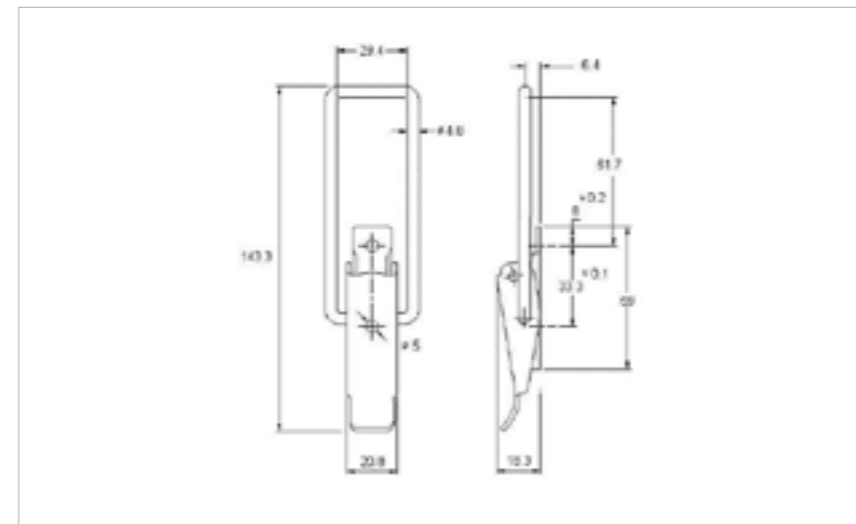

007-1058SS

01-502SS

FOR FURTHER PRODUCT INFO AND PRICING

MEDIUM DUTY NON-ADJUSTABLE