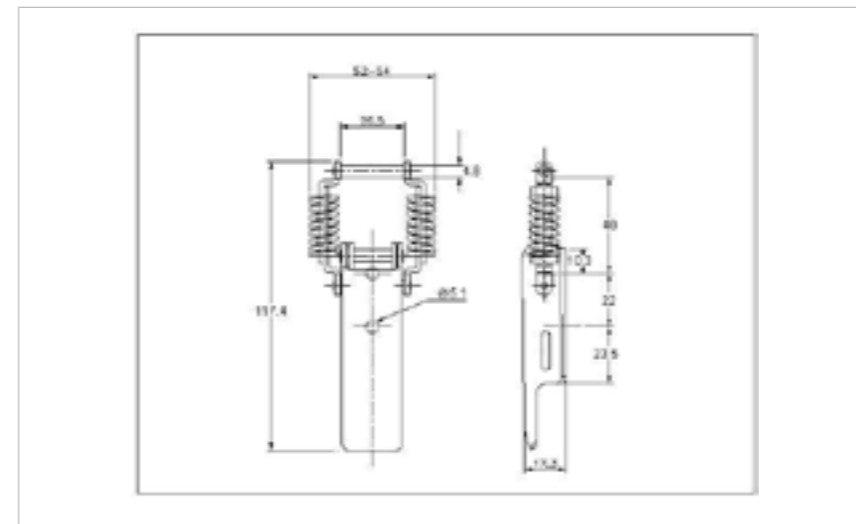

FINISH **Zinc Plate Passivate (Silver Blue)**

007-1058MSZN

01-502MSZN

**FOR FURTHER PRODUCT INFO AND PRICING**

MEDIUM DUTY SPRING

**33-2099SS**

MATERIAL **Stainless Steel type 304**

FINISH **Natural**