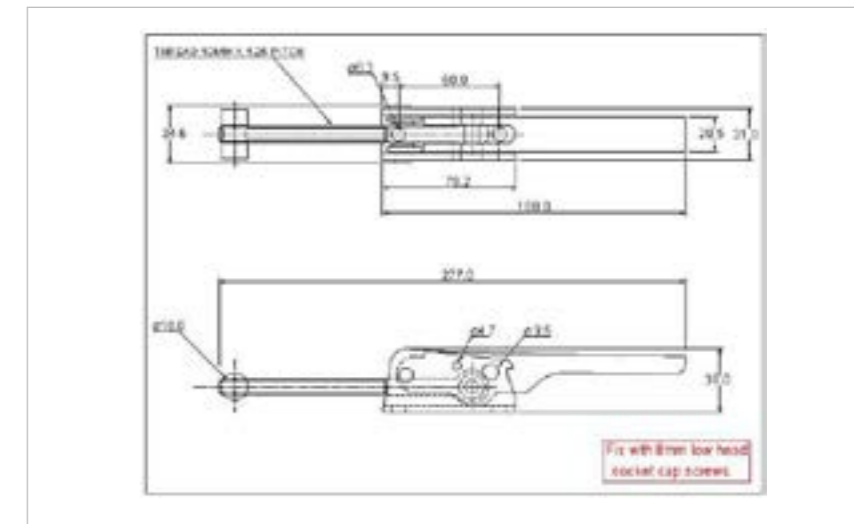

00-663/3M10/316SS

04-4000SS

FOR FURTHER PRODUCT INFO AND PRICING