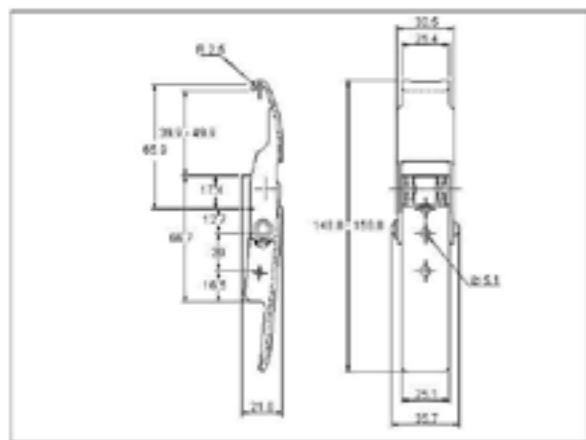

1167/7SS

1167/9SS

FOR FURTHER PRODUCT INFO AND PRICING

MEDIUM DUTY ADJUSTABLE