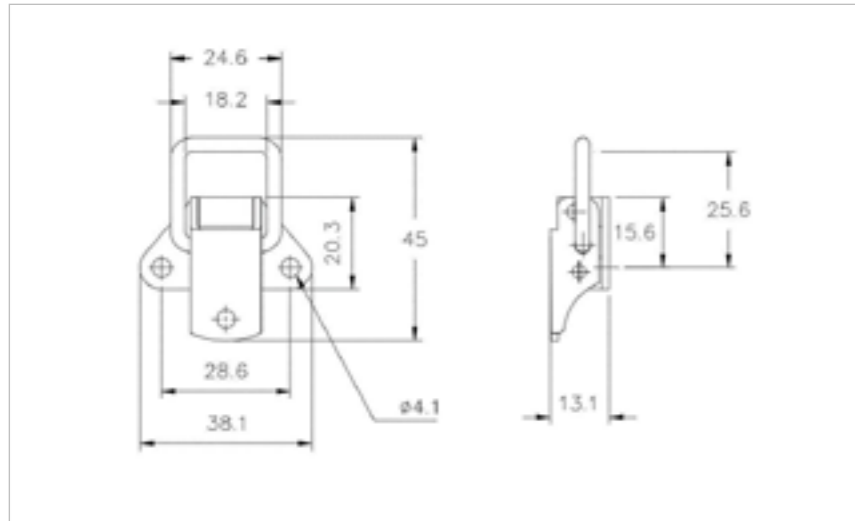

FOR FURTHER PRODUCT INFO AND PRICING

LIGHT DUTY NON-ADJUSTABLE