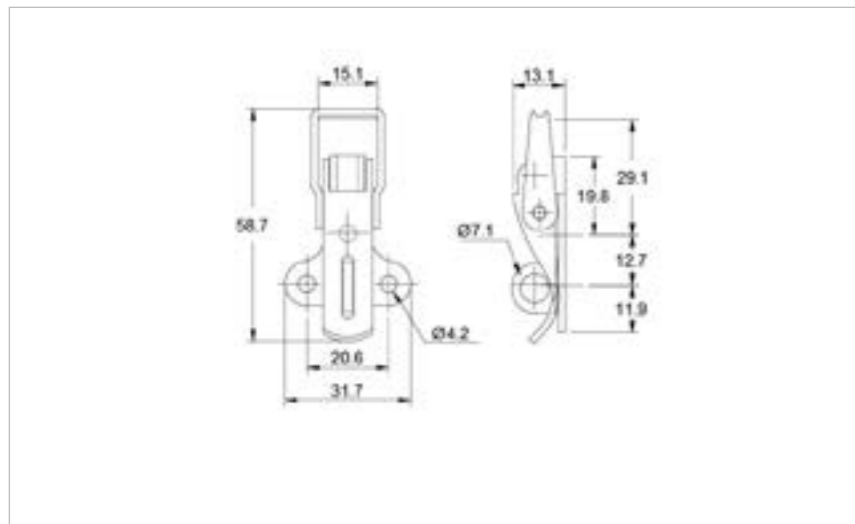

FOR FURTHER PRODUCT INFO AND PRICING

LIGHT DUTY NON-ADJUSTABLE