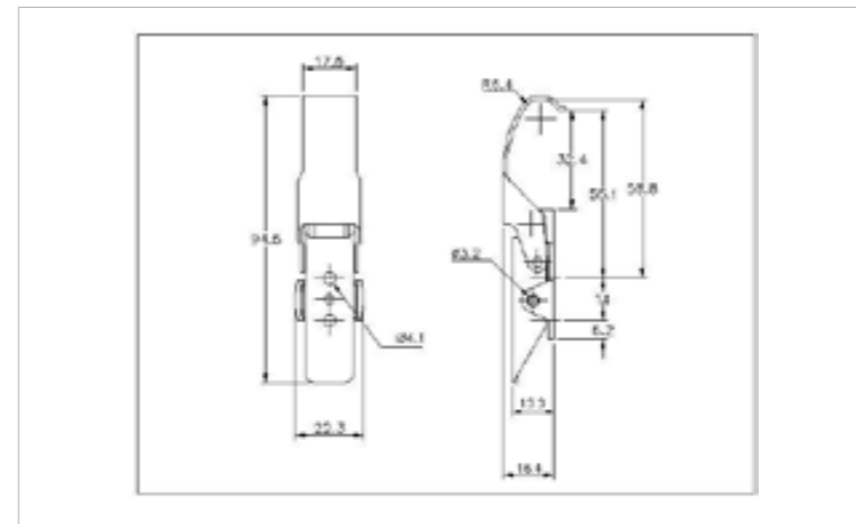

## 27-2370SS

MATERIAL **Stainless Steel type 304**

FINISH **Natural**

**FOR FURTHER PRODUCT INFO AND PRICING**

LIGHT DUTY NON-ADJUSTABLE