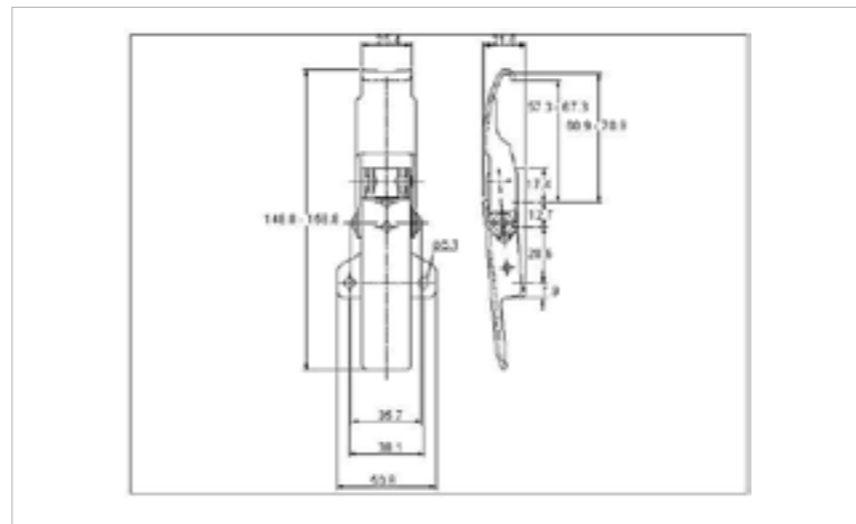

FOR FURTHER PRODUCT INFO AND PRICING

MEDIUM DUTY ADJUSTABLE