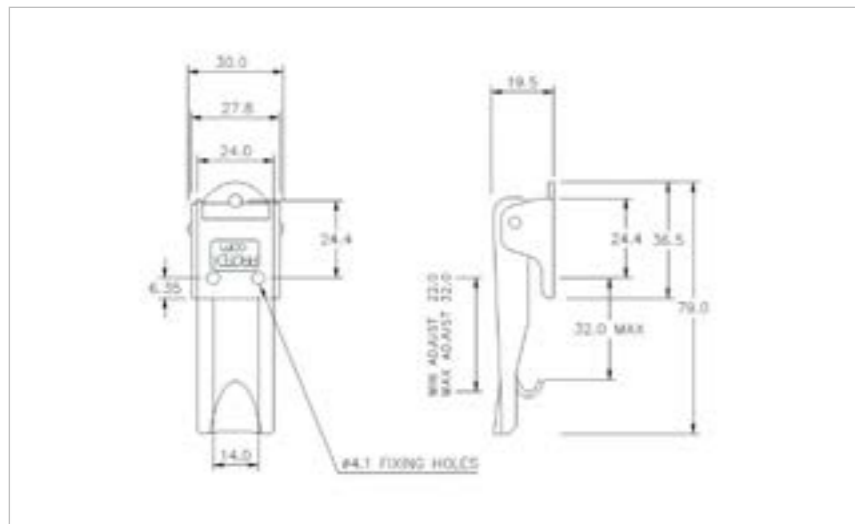

FOR FURTHER PRODUCT INFO AND PRICING

LIGHT DUTY ADJUSTABLE