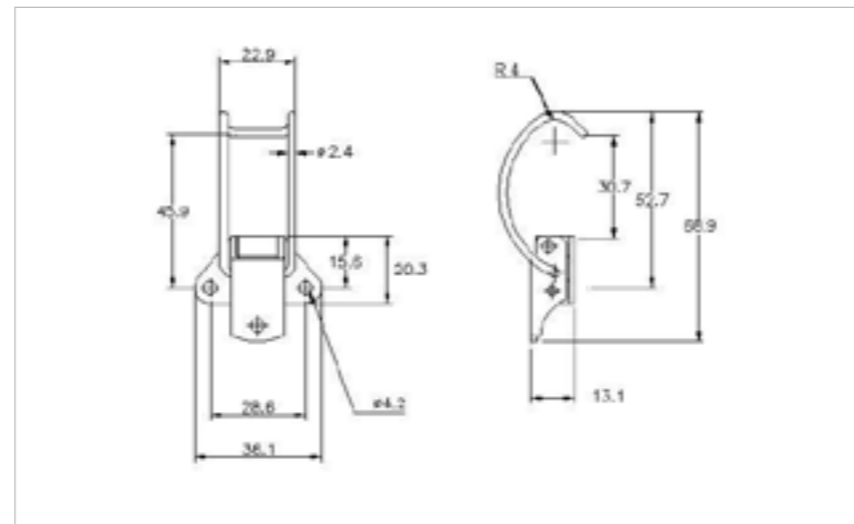

FOR FURTHER PRODUCT INFO AND PRICING

LIGHT DUTY SPRING

18-1645SS