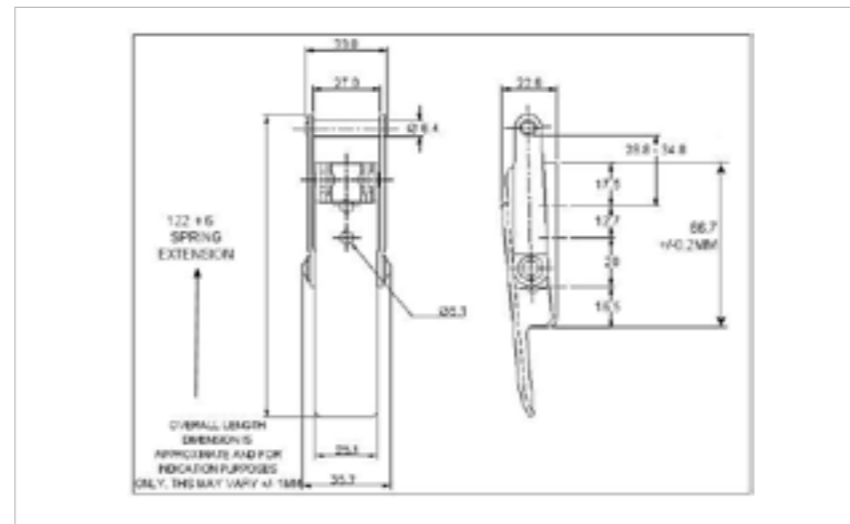

## 70-2600MSZN/YP

**MATERIAL** Mild Steel

**FINISH** Zinc Plate Passivate (Yellow)

01-1273CSZN/YP

02-1273CSZN/YP

**FOR FURTHER PRODUCT INFO AND PRICING**

**MEDIUM DUTY SPRING**