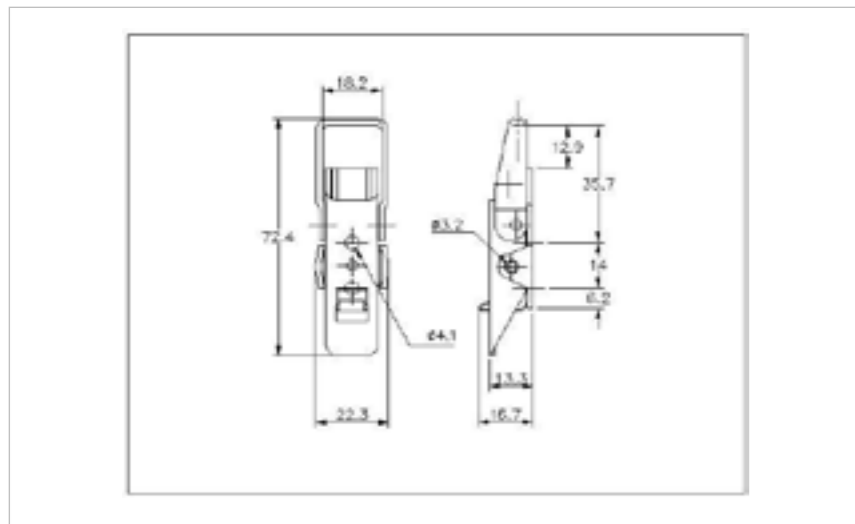

FOR FURTHER PRODUCT INFO AND PRICING

LIGHT DUTY NON-ADJUSTABLE