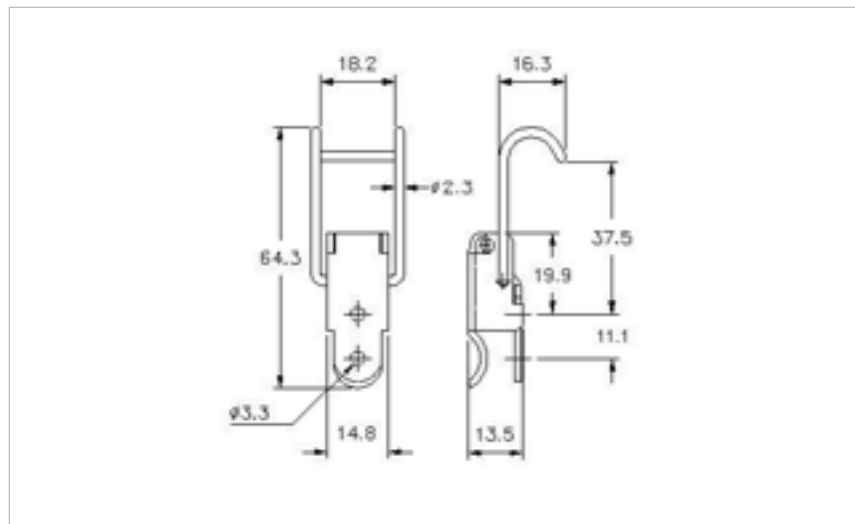

BUY DIRECT FROM THE MANUFACTURER

NO MINIMUM ONLINE ORDER QUANTITY

FOR FURTHER PRODUCT INFO AND PRICING

LIGHT DUTY SPRING