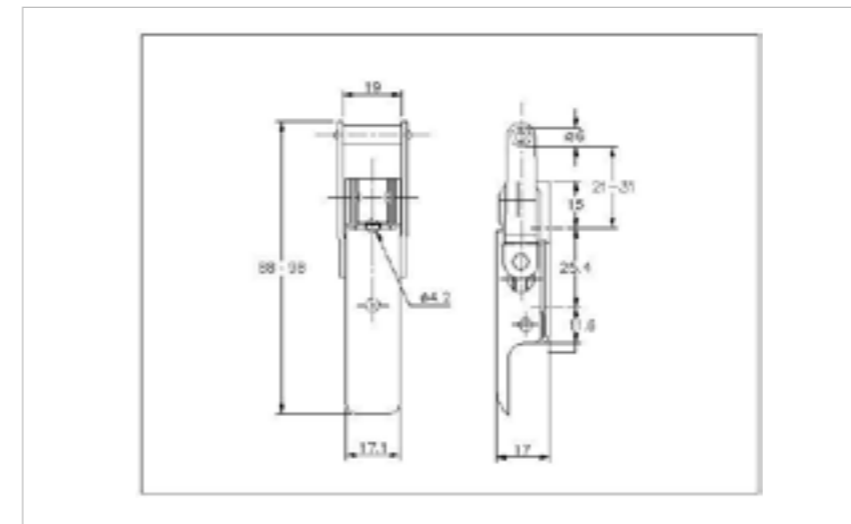

FOR FURTHER PRODUCT INFO AND PRICING

MEDIUM DUTY ADJUSTABLE