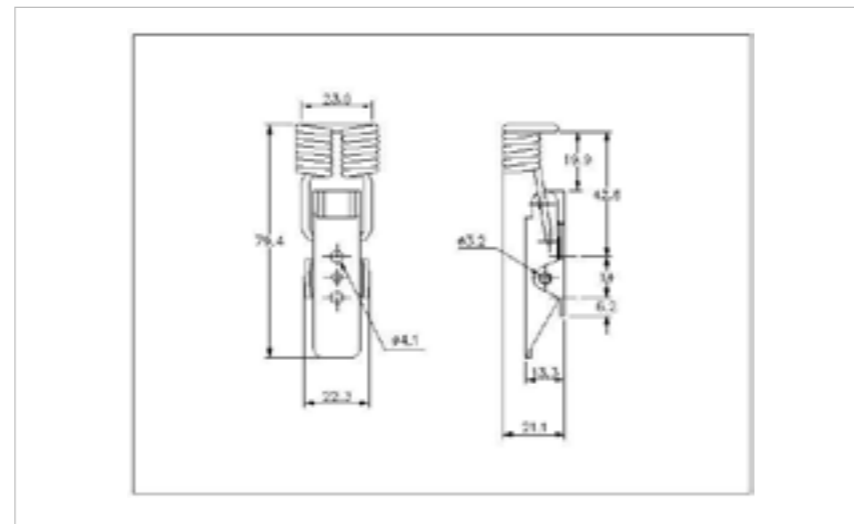

FOR FURTHER PRODUCT INFO AND PRICING

LIGHT DUTY SPRING