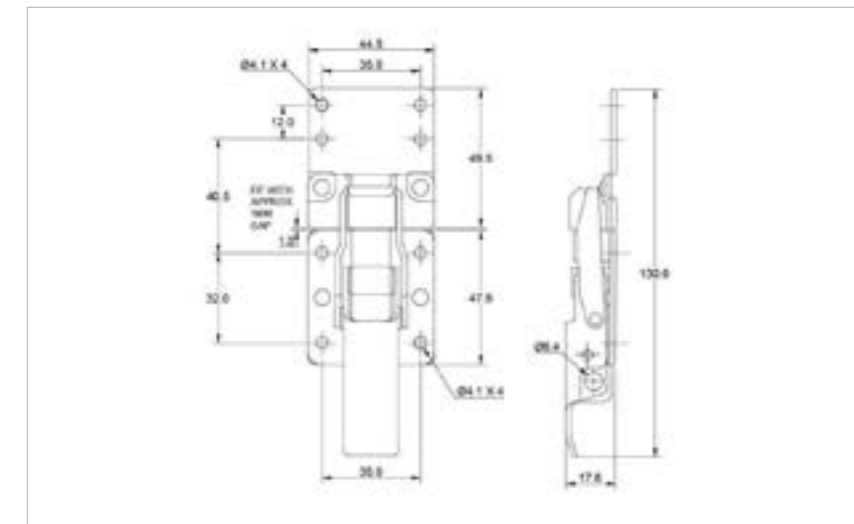

FOR FURTHER PRODUCT INFO AND PRICING