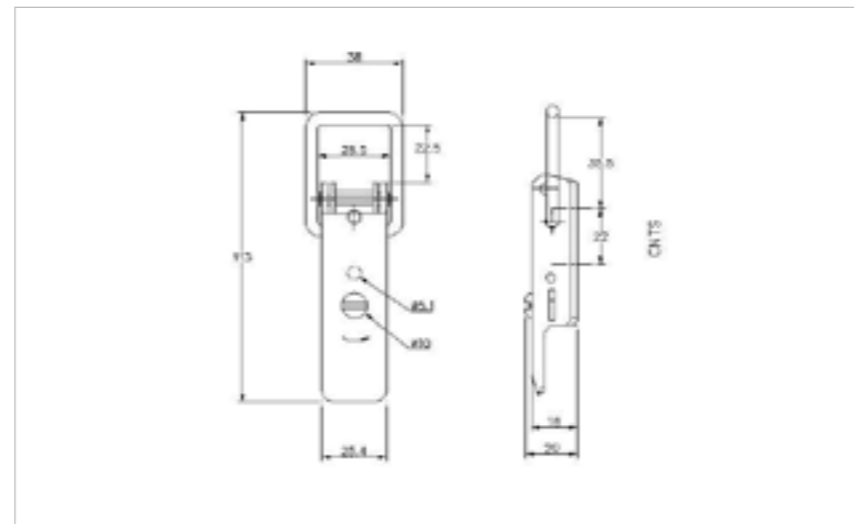

FOR FURTHER PRODUCT INFO AND PRICING