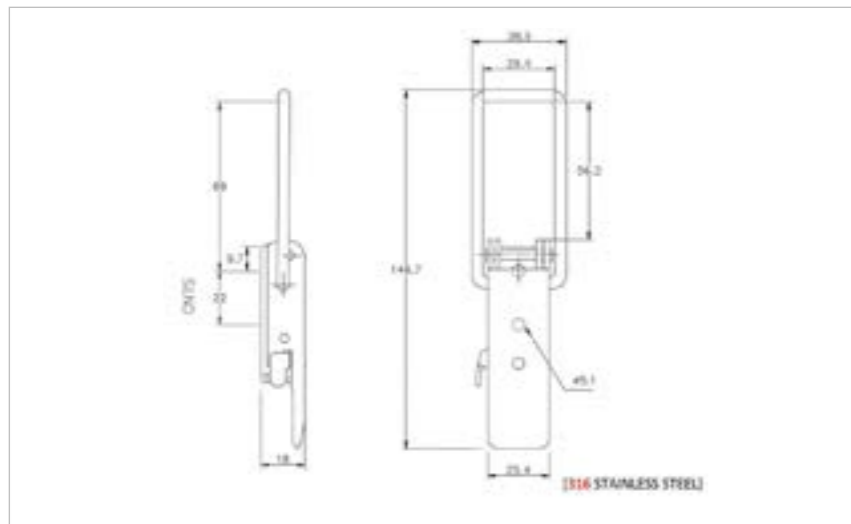

FOR FURTHER PRODUCT INFO AND PRICING