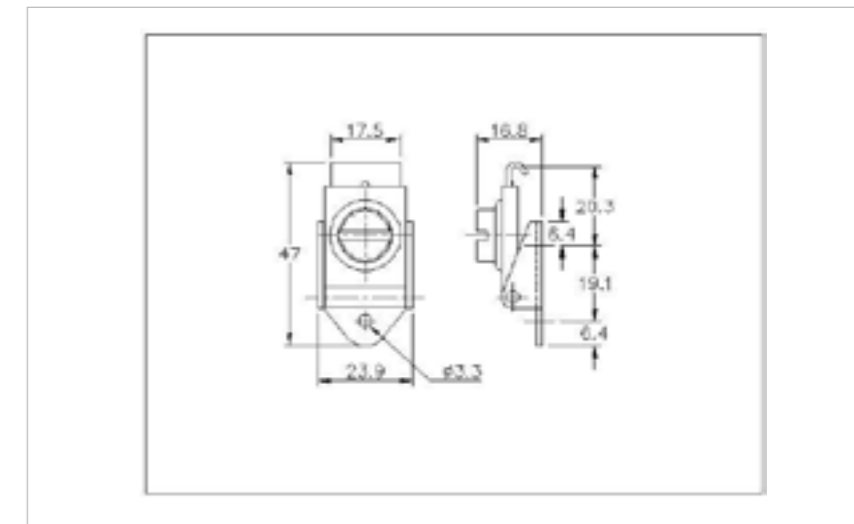

## 62-1077MSZN

**MATERIAL** Mild Steel

**FINISH** Zinc Plate Passivate (Silver Blue)

  
01-650MSZN

  
THE WORLD'S NO.1 MANUFACTURER OF OVER CENTRE LATCHES

  
**FOR FURTHER PRODUCT INFO AND PRICING**

**ROTARY LATCHES**