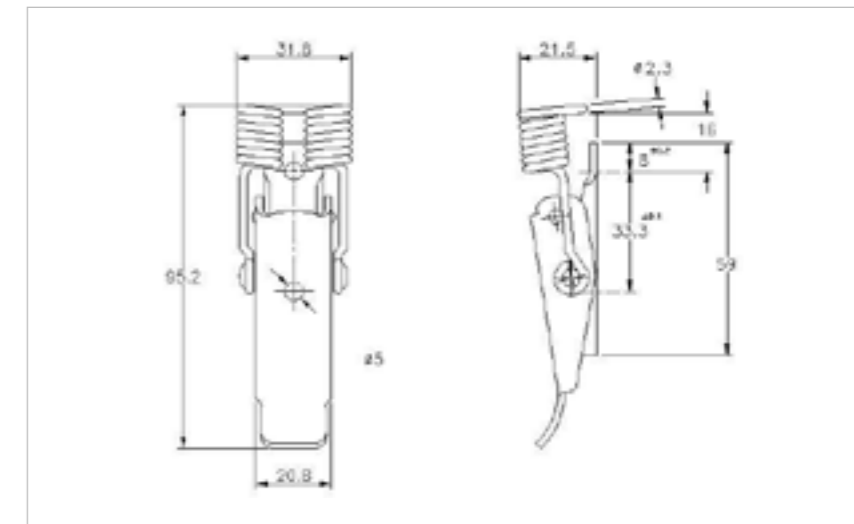

## 30-521MSZN

**MATERIAL** Mild Steel

**FINISH** Zinc Plate Passivate (Silver Blue)

01-502MSZN

01-602MSZN

**FOR FURTHER PRODUCT INFO AND PRICING**

MEDIUM DUTY SPRING