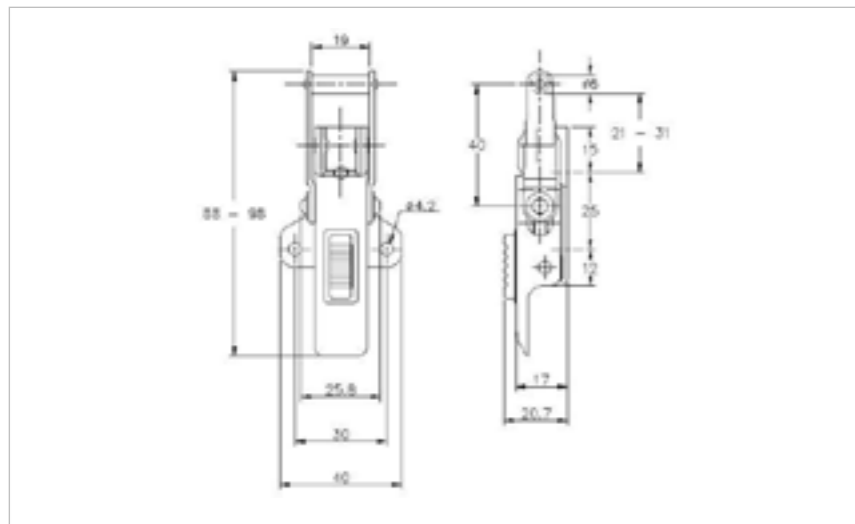

FOR FURTHER PRODUCT INFO AND PRICING

MEDIUM DUTY ADJUSTABLE