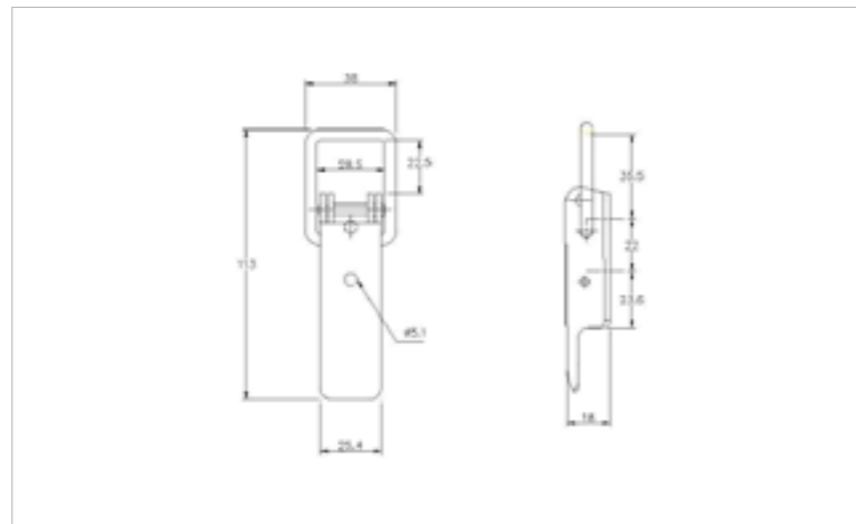

i
FOR FURTHER
PRODUCT
INFO AND
PRICING

MEDIUM DUTY NON-ADJUSTABLE