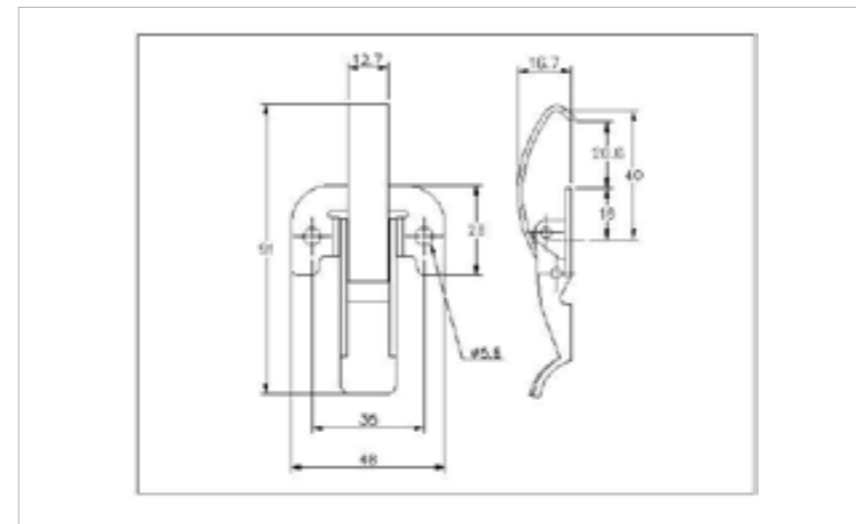

BUY DIRECT FROM THE MANUFACTURER

FOR FURTHER PRODUCT INFO AND PRICING

LIGHT DUTY SPRING