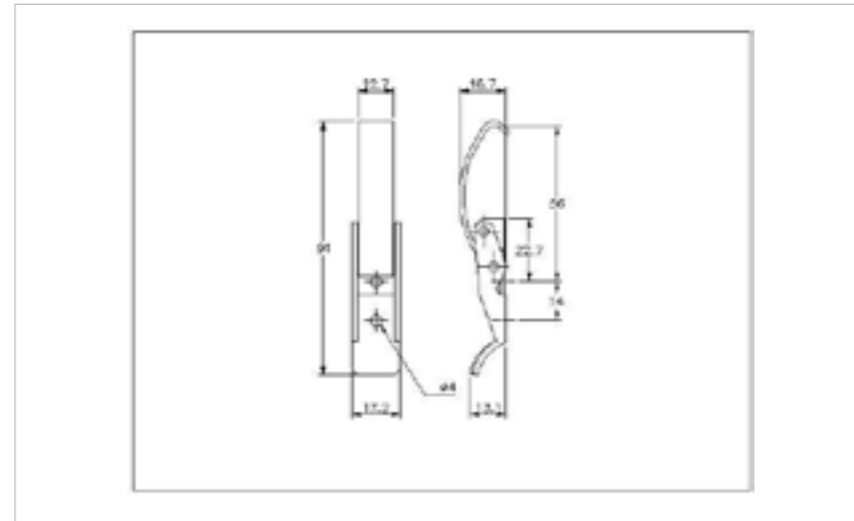

**WORLDWIDE
DELIVERY**

**FOR
FURTHER
PRODUCT
INFO AND
PRICING**

LIGHT DUTY SPRING