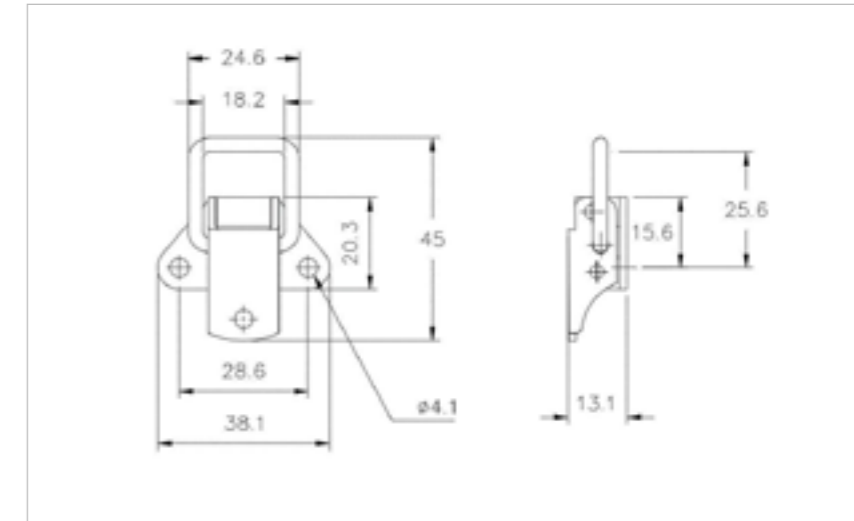

FOR FURTHER PRODUCT INFO AND PRICING