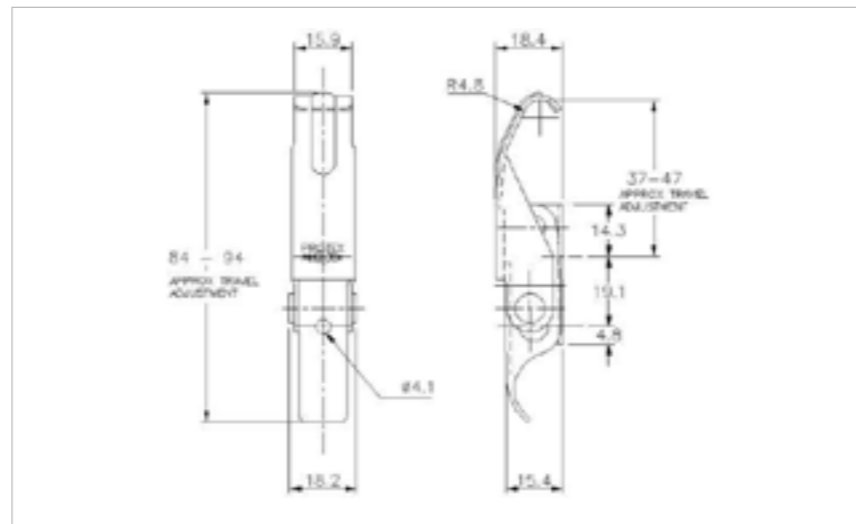

BUY DIRECT FROM THE MANUFACTURER

NO MINIMUM ONLINE ORDER QUANTITY

FOR FURTHER PRODUCT INFO AND PRICING

LIGHT DUTY ADJUSTABLE