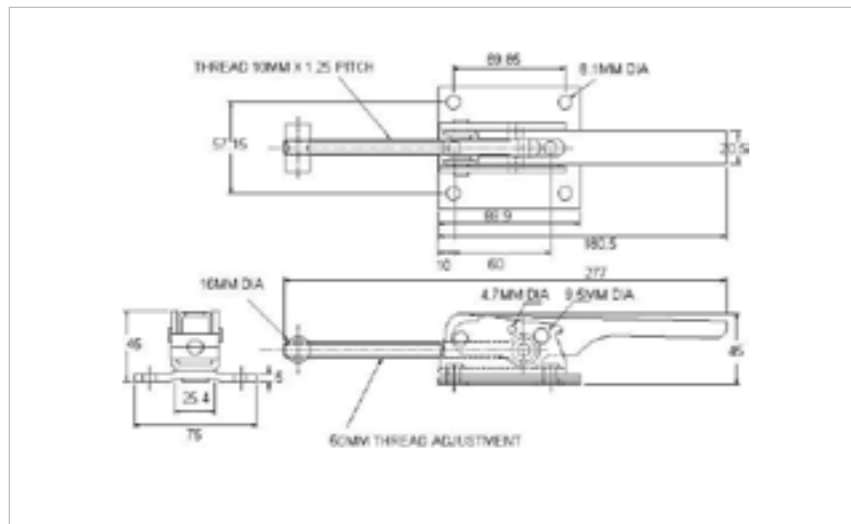

HEAVY DUTY ADJUSTABLE

43-4292/150SS

MATERIAL **Stainless Steel type 304**

FINISH **Natural**

FOR FURTHER PRODUCT INFO AND PRICING

HEAVY DUTY ADJUSTABLE

43-4292MSZN

MATERIAL **Mild Steel**

FINISH **Zinc Plate Passivate (Silver Blue)**

FOR FURTHER PRODUCT INFO AND PRICING

HEAVY DUTY ADJUSTABLE

43-4292SS

MATERIAL **Stainless Steel type 304**

FINISH **Natural**

FOR FURTHER PRODUCT INFO AND PRICING

HEAVY DUTY ADJUSTABLE

44-4000/150/316SS

MATERIAL **Stainless Steel type 316**

FINISH **Natural**

FOR FURTHER PRODUCT INFO AND PRICING