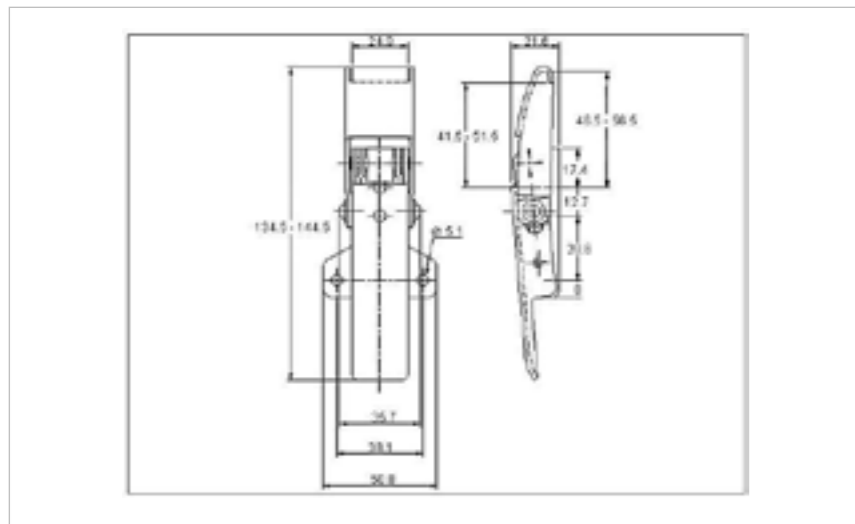

FOR FURTHER PRODUCT INFO AND PRICING

MEDIUM DUTY ADJUSTABLE