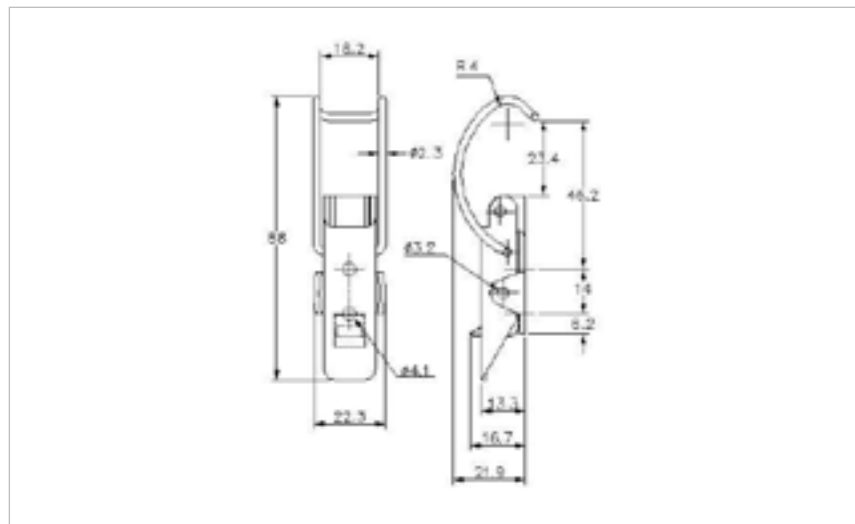

FOR FURTHER PRODUCT INFO AND PRICING

LIGHT DUTY SPRING