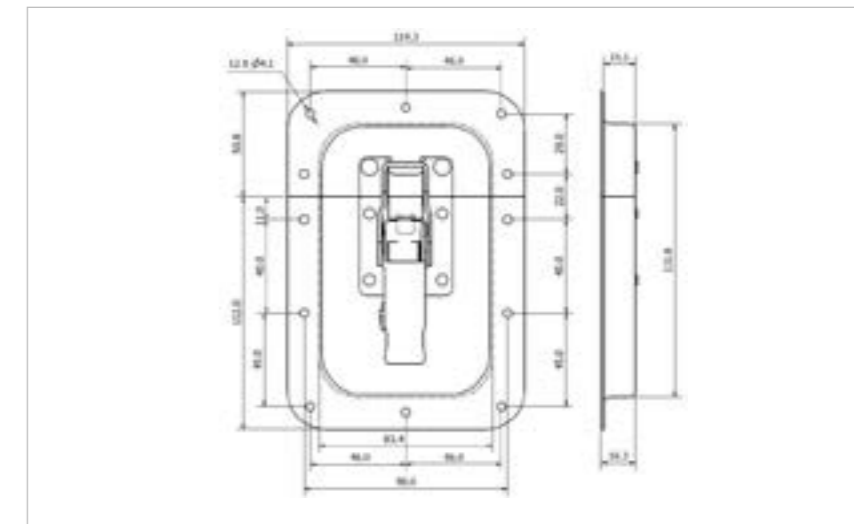

FOR FURTHER PRODUCT INFO AND PRICING