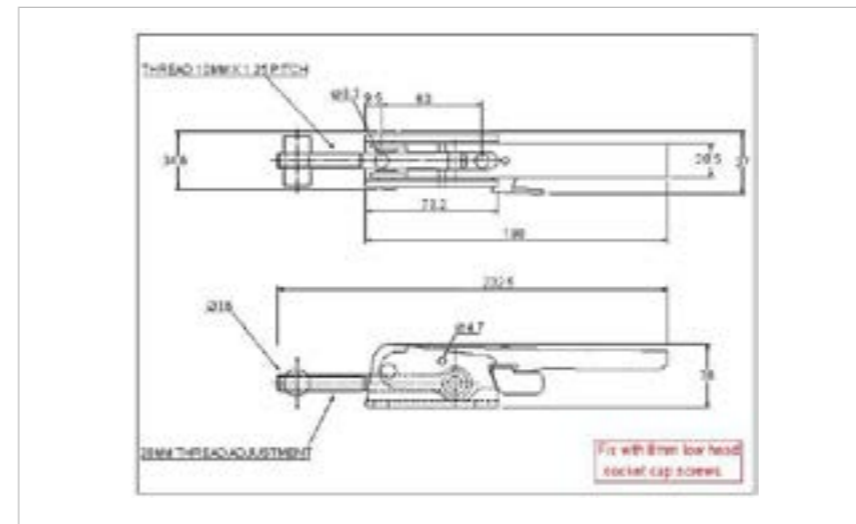

FOR FURTHER PRODUCT INFO AND PRICING

HEAVY DUTY ADJUSTABLE