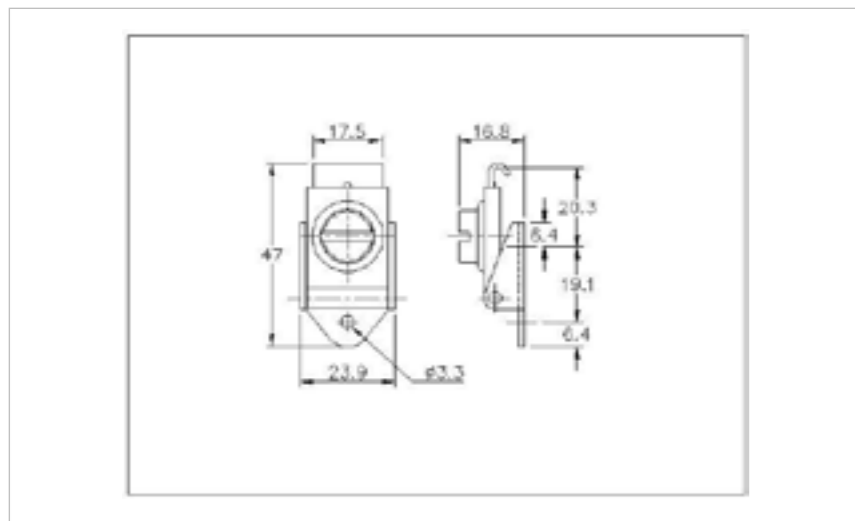

WORLDWIDE DELIVERY