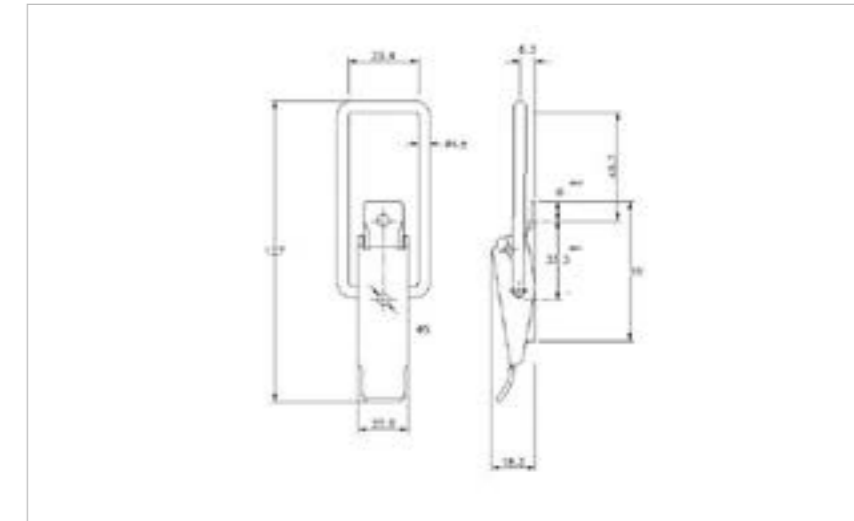

007-1058SS

01-502SS

FOR FURTHER PRODUCT INFO AND PRICING