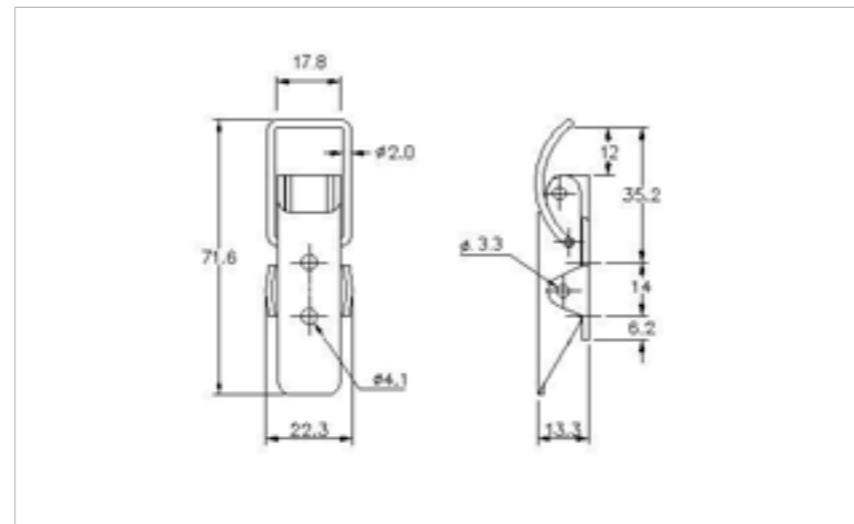

FOR FURTHER PRODUCT INFO AND PRICING

LIGHT DUTY SPRING