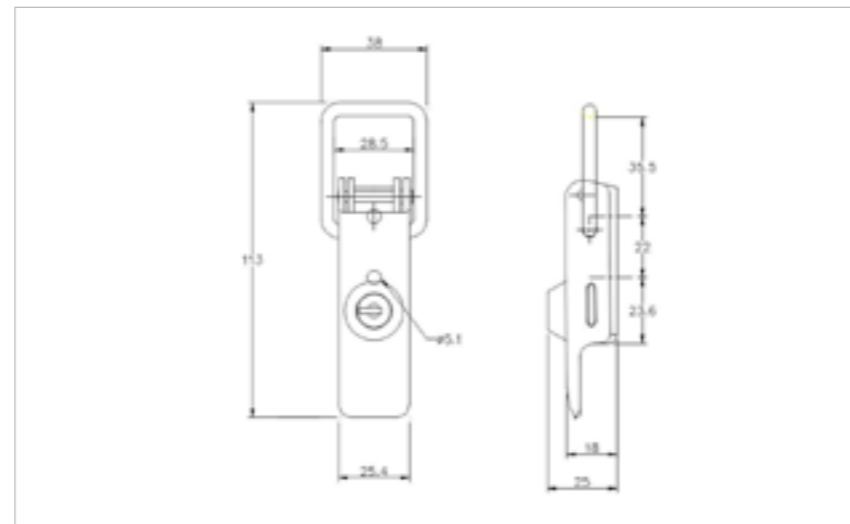

FOR FURTHER PRODUCT INFO AND PRICING

MEDIUM DUTY NON-ADJUSTABLE