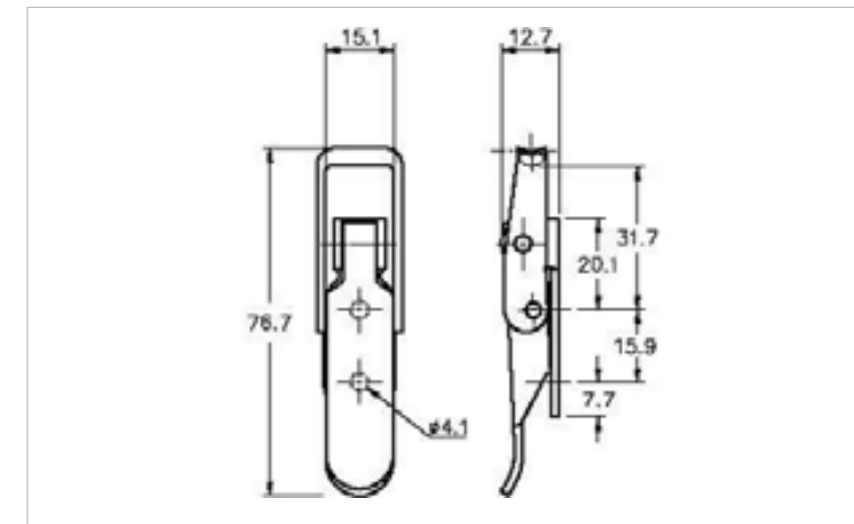

FOR FURTHER PRODUCT INFO AND PRICING