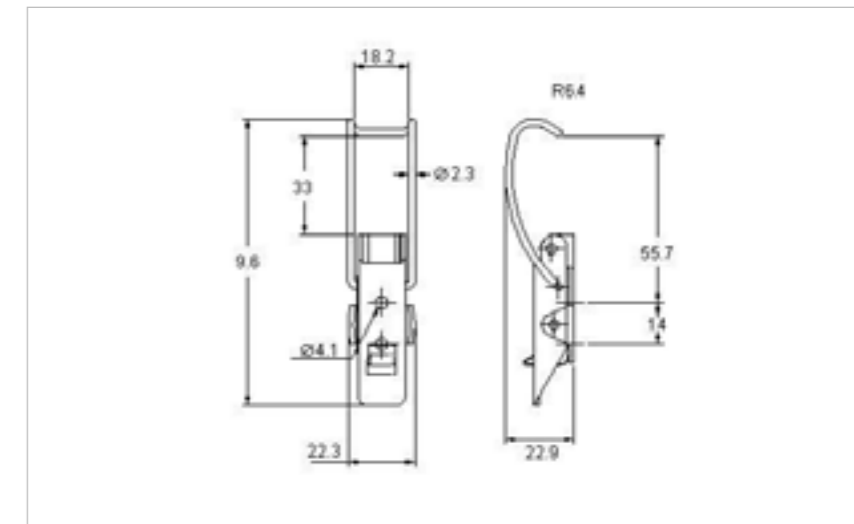

FOR FURTHER PRODUCT INFO AND PRICING