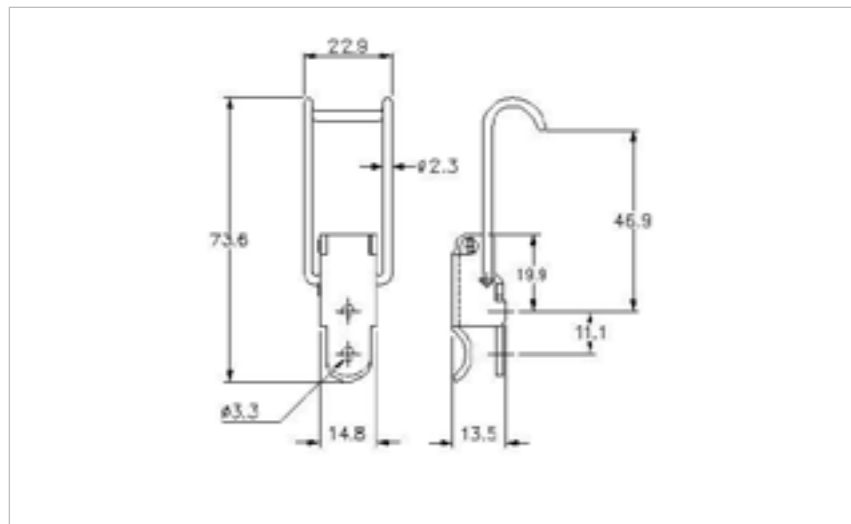

BUY DIRECT
FROM THE
MANUFACTURER

NO MINIMUM
ONLINE ORDER
QUANTITY

**FOR
FURTHER
PRODUCT
INFO AND
PRICING**

LIGHT DUTY SPRING