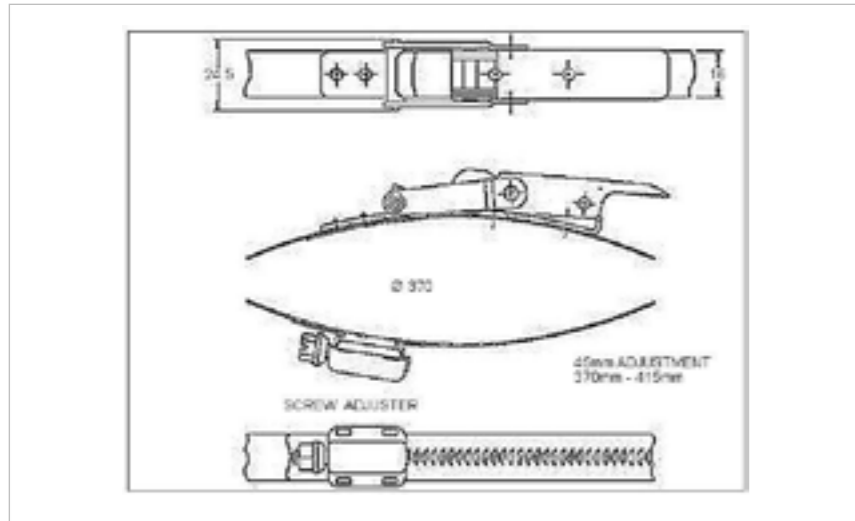

FOR FURTHER PRODUCT INFO AND PRICING

HEAVY DUTY RIGID CLAW 250MM-695MM

57-HT410-455SS