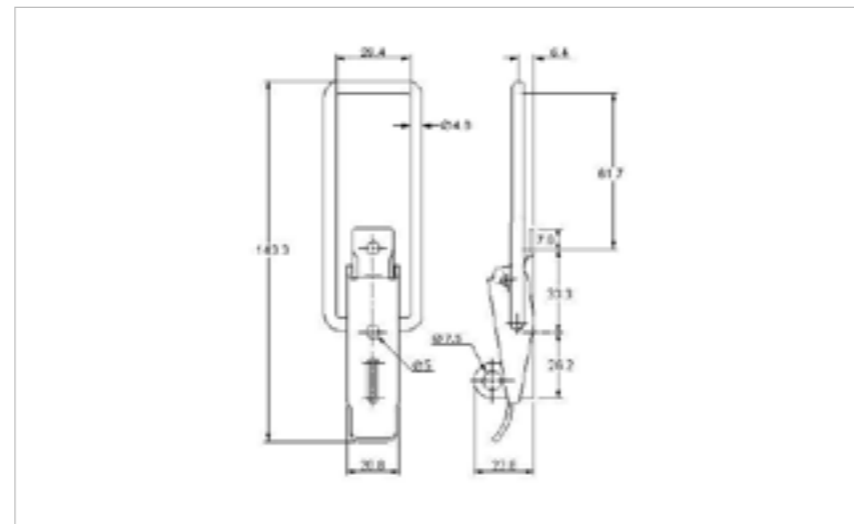

FOR FURTHER PRODUCT INFO AND PRICING

MEDIUM DUTY NON-ADJUSTABLE