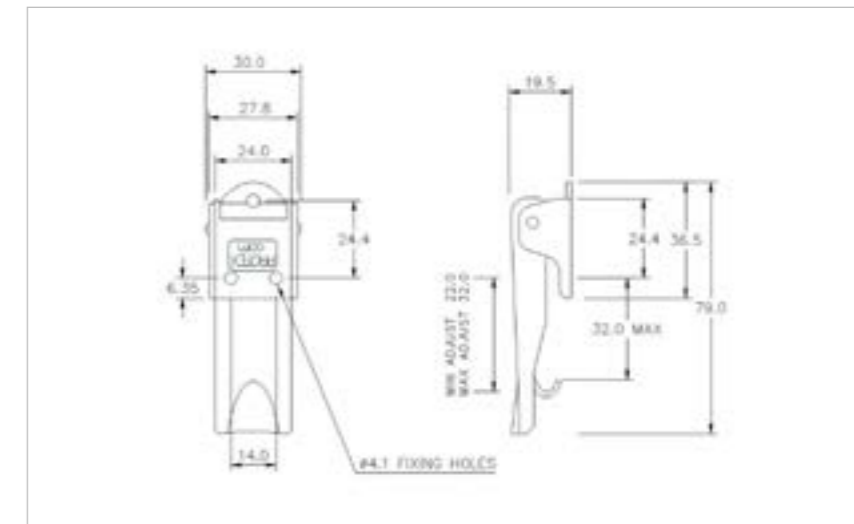

FOR FURTHER PRODUCT INFO AND PRICING