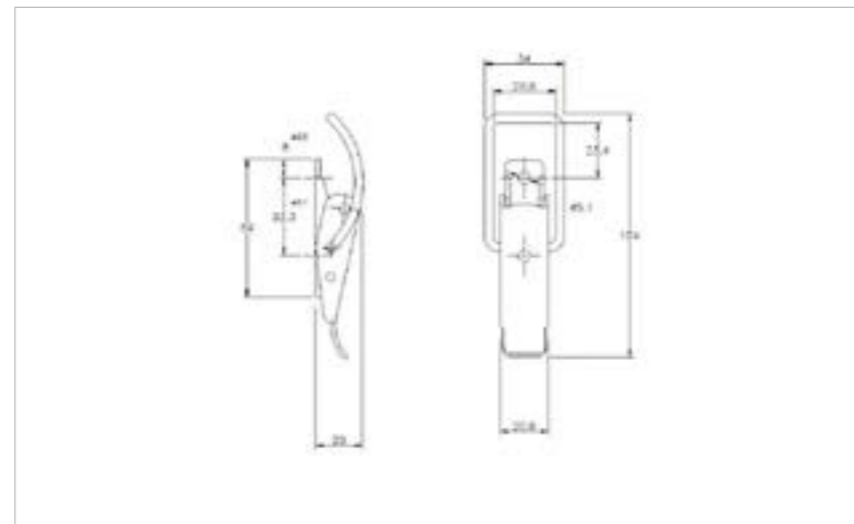

FOR FURTHER PRODUCT INFO AND PRICING