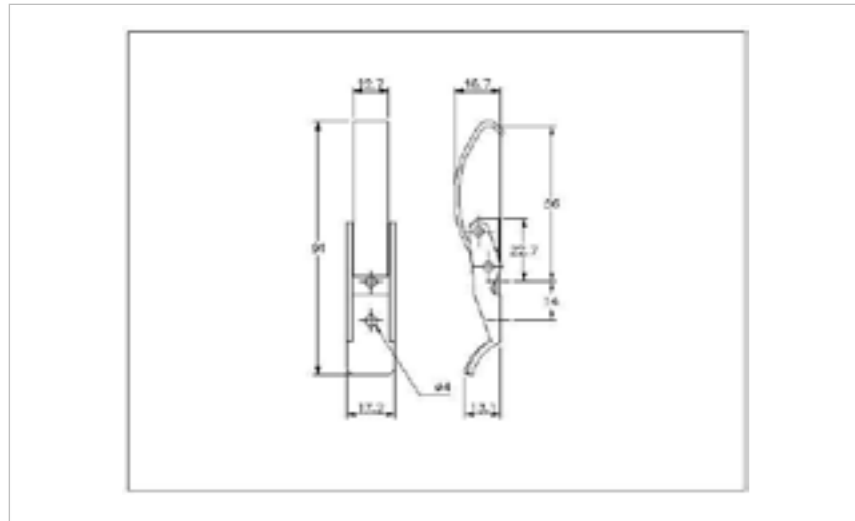

## 28-2150MSZN

MATERIAL **Mild Steel**

FINISH **Zinc Plate Passivate (Silver Blue)**

04-2150MSZN

**1**  
THE WORLD'S NO.1  
MANUFACTURER  
OF OVER CENTRE  
LATCHES

**FOR  
FURTHER  
PRODUCT  
INFO AND  
PRICING**