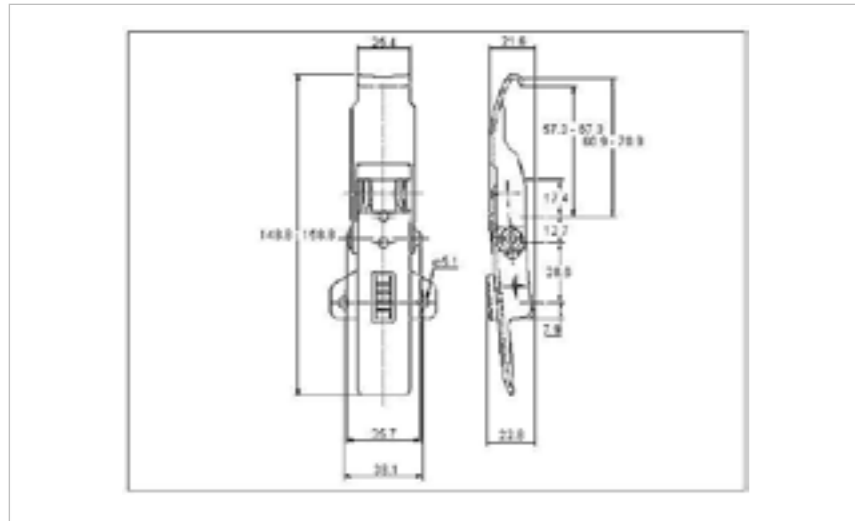

## QUALITY HARDWARE SUPPLIED TO ISO 9001:2015

We pride ourselves in the design and manufacture of precision over centre toggle fasteners, draw latches, handles, bandclamps and other hardware.