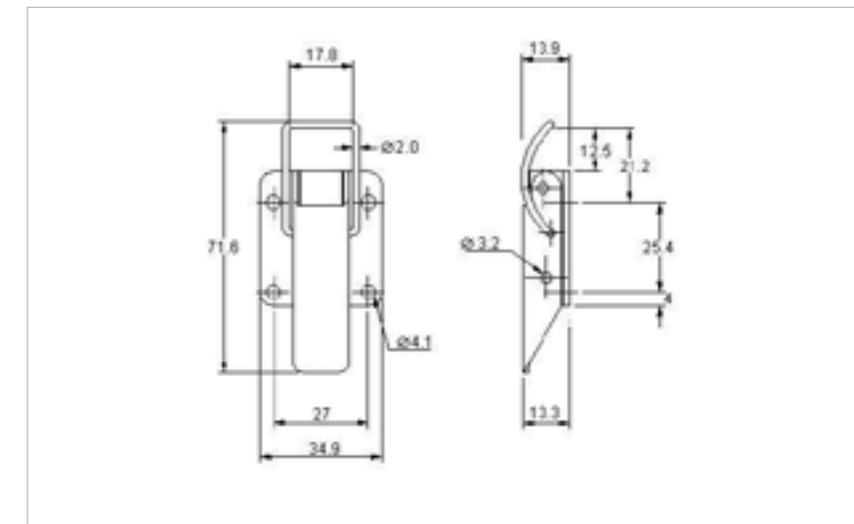

FOR FURTHER PRODUCT INFO AND PRICING