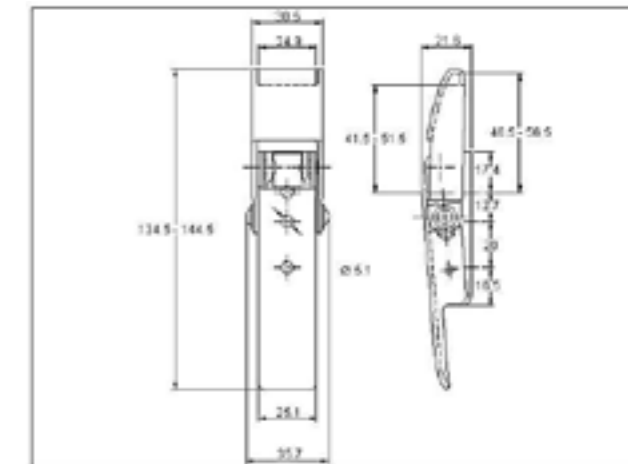

## 70-2575MSZN/YP

MATERIAL **Mild Steel**

FINISH **Zinc Plate Passivate (Yellow)**

01-575MSZN/YP

06-575MSZN/YP

**FOR FURTHER PRODUCT INFO AND PRICING**

MEDIUM DUTY ADJUSTABLE