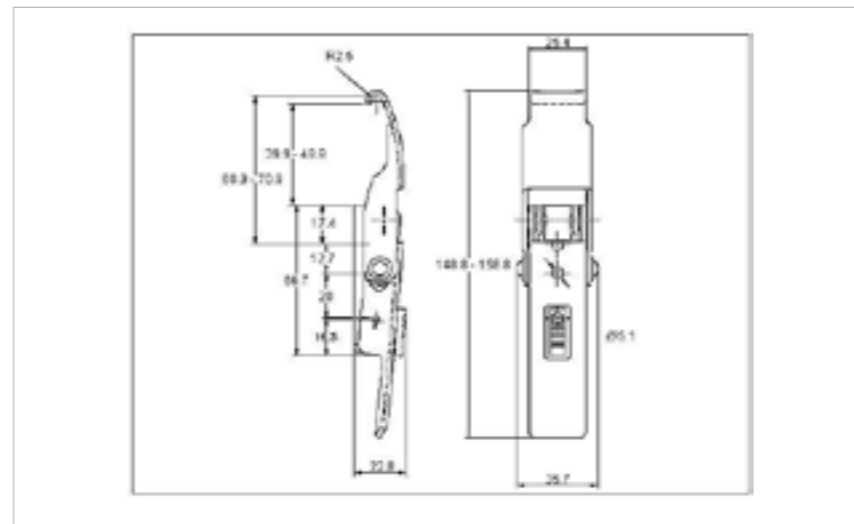

FINISH **Zinc Plate Passivate (Yellow)**

1167/7SS

**WORLDWIDE DELIVERY**

**FOR FURTHER PRODUCT INFO AND PRICING**

MEDIUM DUTY ADJUSTABLE

**71-2553SS**

MATERIAL **Stainless Steel type 304**

FINISH **Natural**