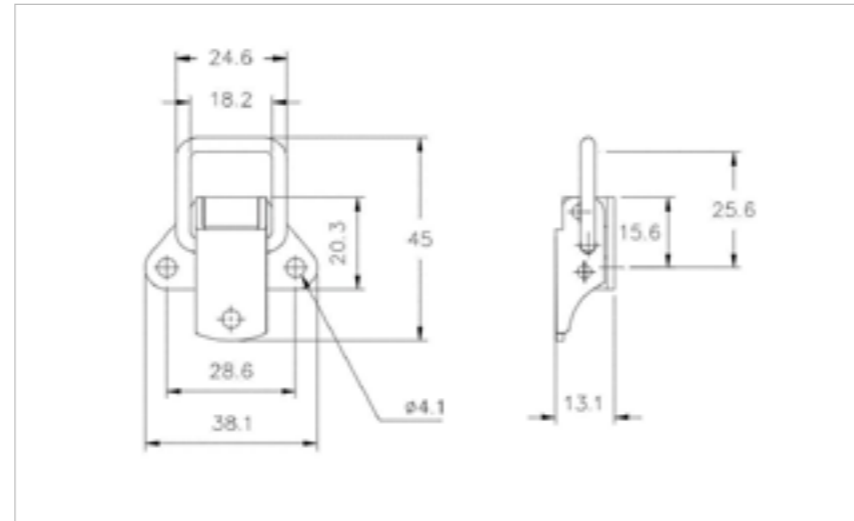

FOR FURTHER PRODUCT INFO AND PRICING

LIGHT DUTY NON-ADJUSTABLE