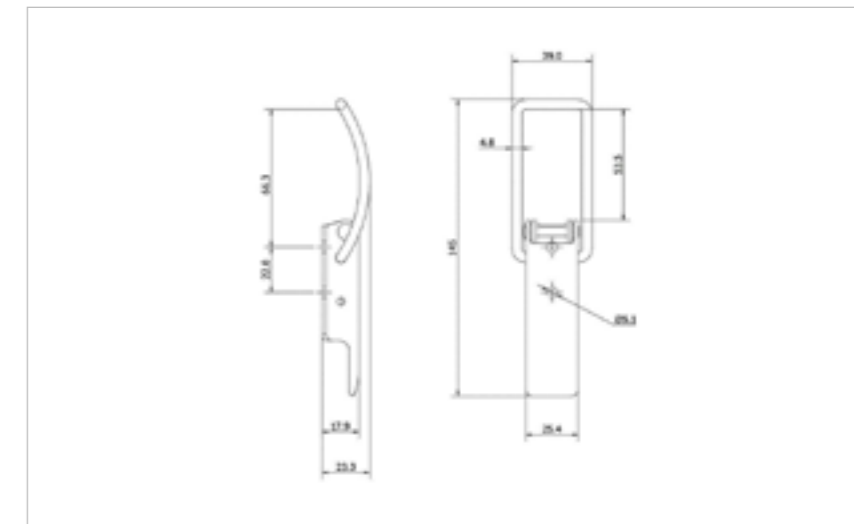

007-1058SS

01-502SS

**FOR FURTHER PRODUCT INFO AND PRICING**

MEDIUM DUTY SPRING

**33-2556MSZN**

MATERIAL **Mild Steel**

FINISH **Zinc Plate Passivate (Silver Blue)**

007-1058MSZN