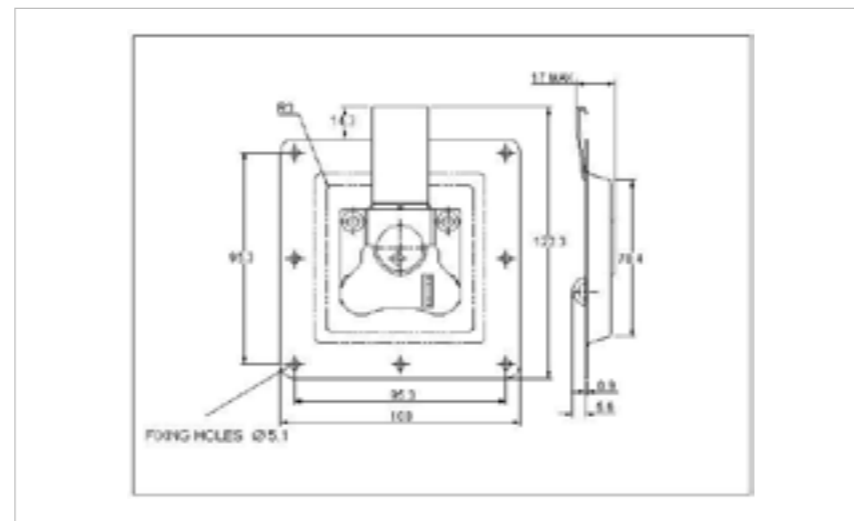

BUY DIRECT FROM THE MANUFACTURER