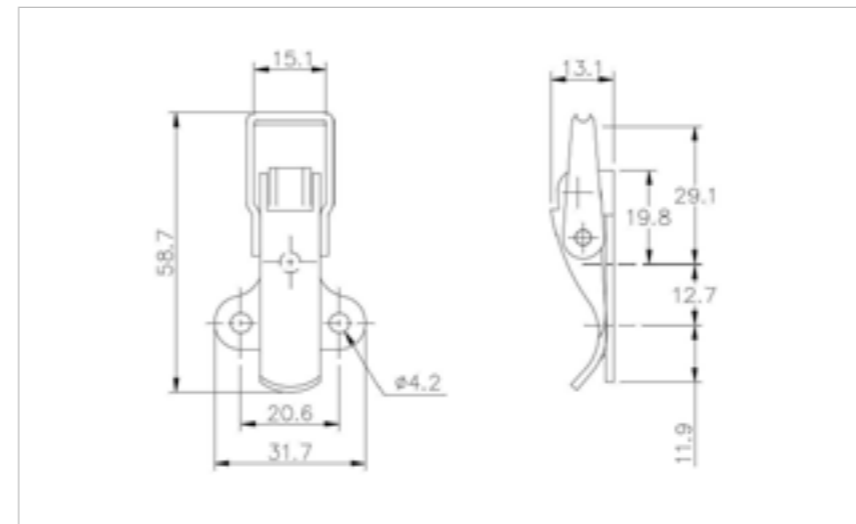

FOR FURTHER PRODUCT INFO AND PRICING

LIGHT DUTY NON-ADJUSTABLE