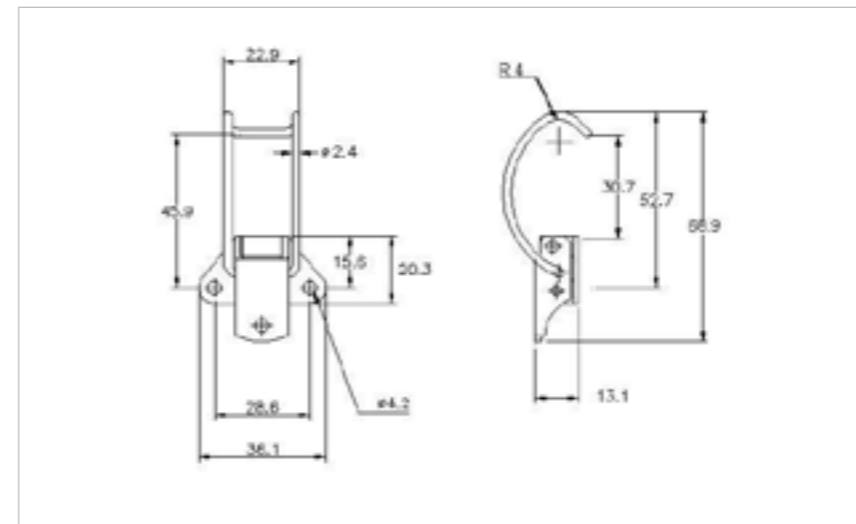

FOR FURTHER PRODUCT INFO AND PRICING

LIGHT DUTY SPRING

18-2075MSZN