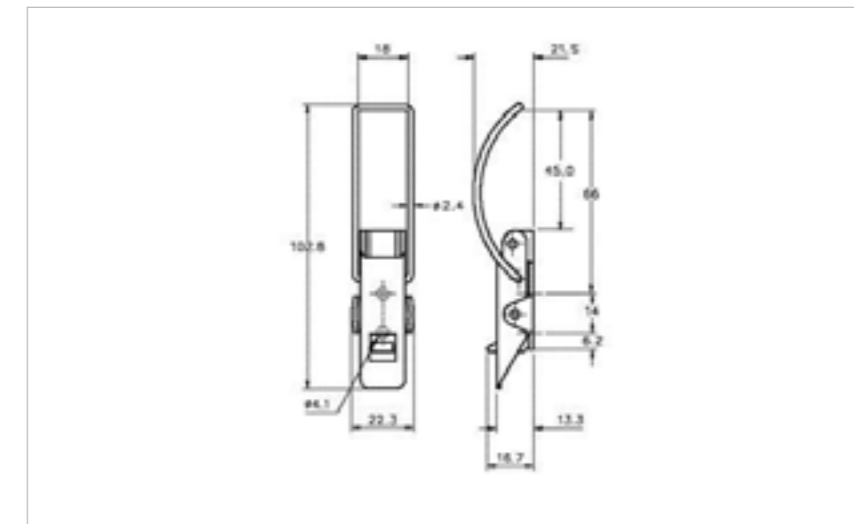

001-600CLRMSZN

02-633MSZN

FOR FURTHER PRODUCT INFO AND PRICING