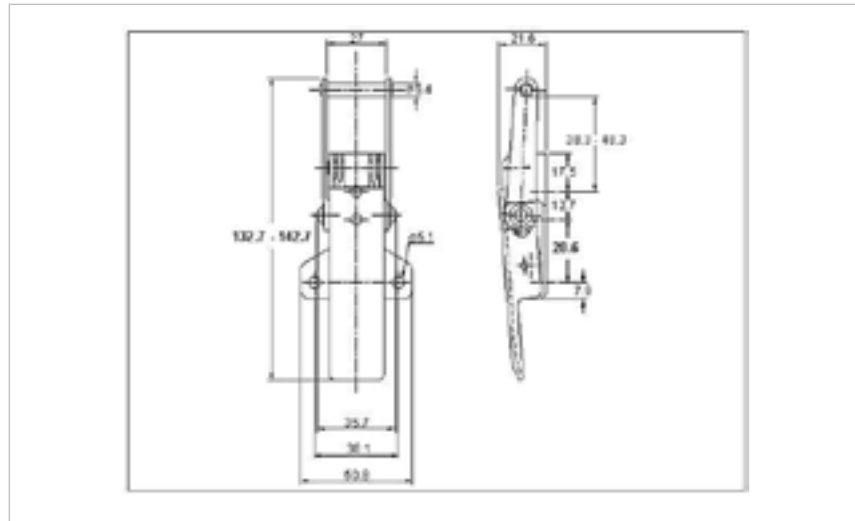

FOR FURTHER PRODUCT INFO AND PRICING

MEDIUM DUTY ADJUSTABLE