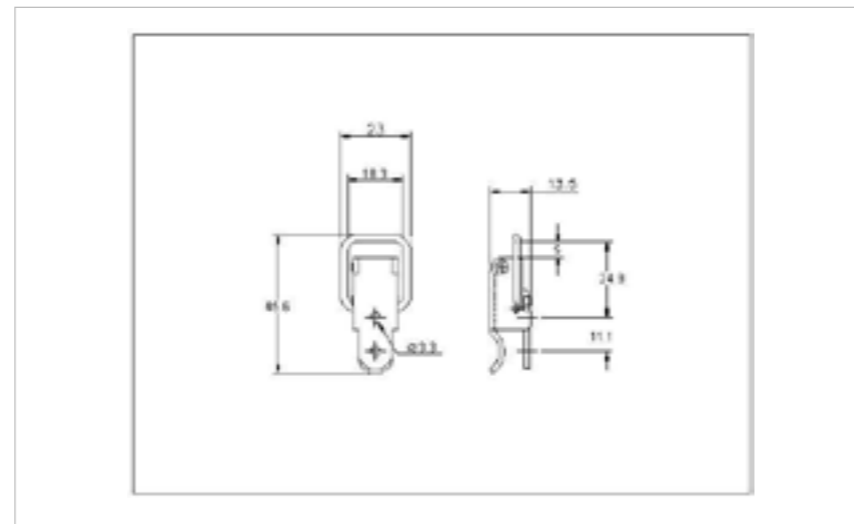

FOR FURTHER PRODUCT INFO AND PRICING

LIGHT DUTY NON-ADJUSTABLE