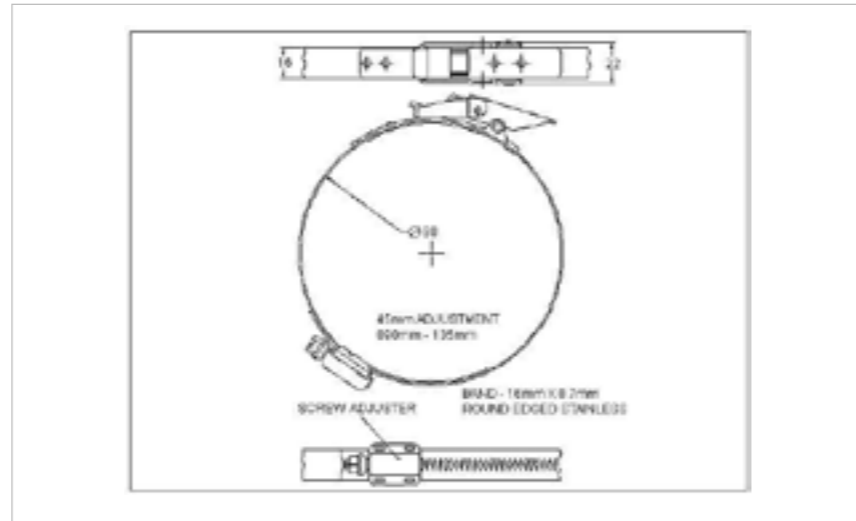

BUY DIRECT
FROM THE
MANUFACTURER

NO MINIMUM
ONLINE ORDER
QUANTITY

i
**FOR
FURTHER
PRODUCT
INFO AND
PRICING**

RIGID CLAW 70MM-375MM

27-HT130-175SS