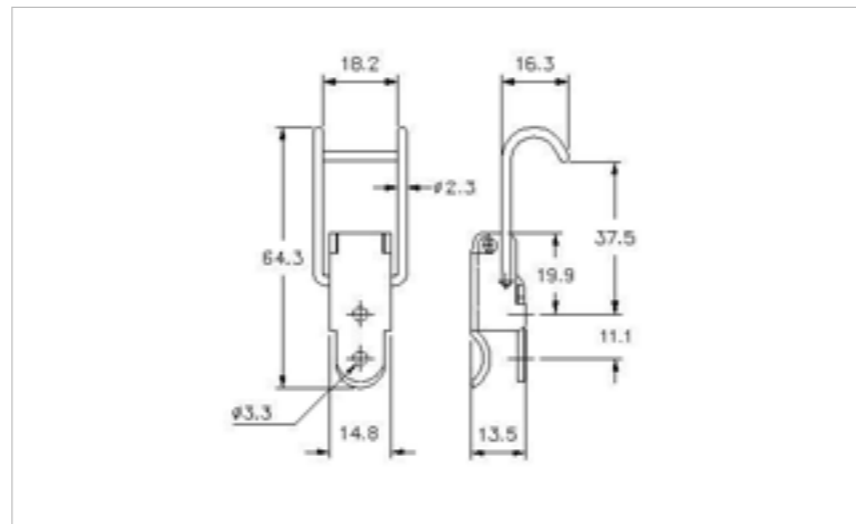

THE WORLD'S NO.1 MANUFACTURER OF OVER CENTRE LATCHES

WORLDWIDE DELIVERY

FOR FURTHER PRODUCT INFO AND PRICING

LIGHT DUTY SPRING