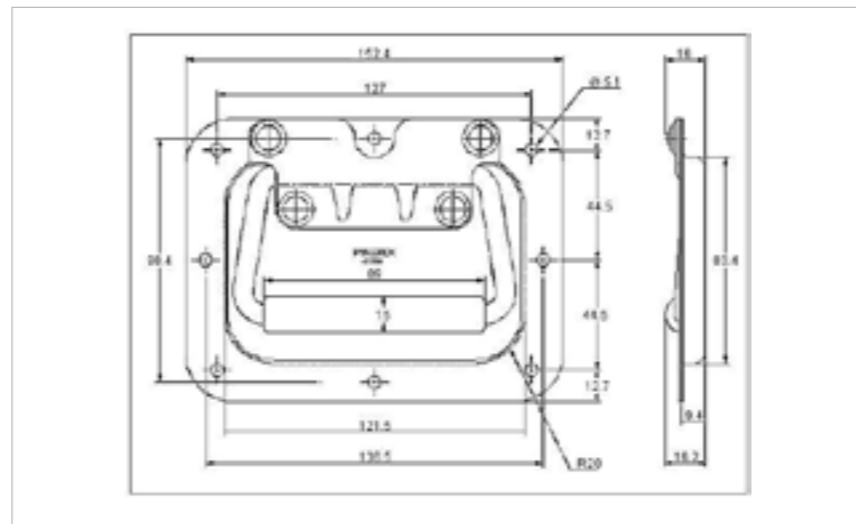

THE WORLD'S NO.1 MANUFACTURER OF OVER CENTRE LATCHES

WORLDWIDE DELIVERY

FOR FURTHER PRODUCT INFO AND PRICING