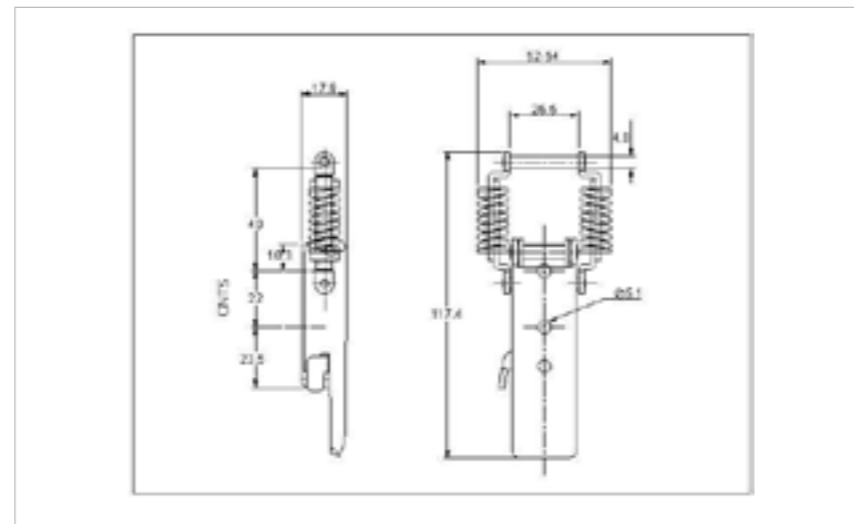

007-1058SS

01-502SS

**FOR FURTHER PRODUCT INFO AND PRICING**

MEDIUM DUTY SPRING

**38-2099MSZN**

MATERIAL **Mild Steel**

FINISH **Zinc Plate Passivate (Silver Blue)**

01-502MSZN