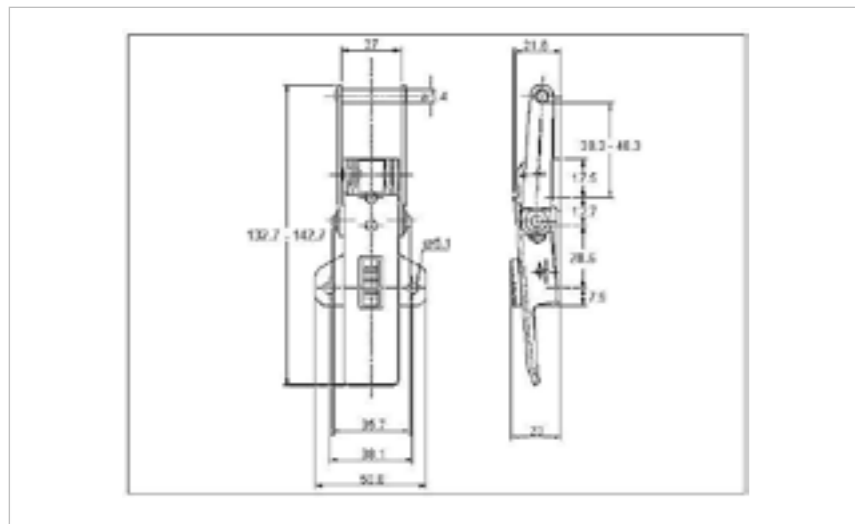

MEDIUM DUTY ADJUSTABLE

71-1273SS

MATERIAL **Stainless Steel type 304**

FINISH **Natural**

01-1273SS

02-1260SS

FOR FURTHER PRODUCT INFO AND PRICING

MEDIUM DUTY ADJUSTABLE

71-2553MSZN/YP

MATERIAL **Mild Steel**

FINISH **Zinc Plate Passivate (Yellow)**

1167/7SS

WORLDWIDE DELIVERY

FOR FURTHER PRODUCT INFO AND PRICING

MEDIUM DUTY ADJUSTABLE

71-2553SS

MATERIAL **Stainless Steel type 304**

FINISH **Natural**

1167/7SS

BUY DIRECT FROM THE MANUFACTURER

FOR FURTHER PRODUCT INFO AND PRICING

MEDIUM DUTY ADJUSTABLE

71-2573MSZN/YP

MATERIAL **Mild Steel**

FINISH **Zinc Plate Passivate (Yellow)**

01-1273CSZN/YP

NO MINIMUM ONLINE ORDER QUANTITY

FOR FURTHER PRODUCT INFO AND PRICING