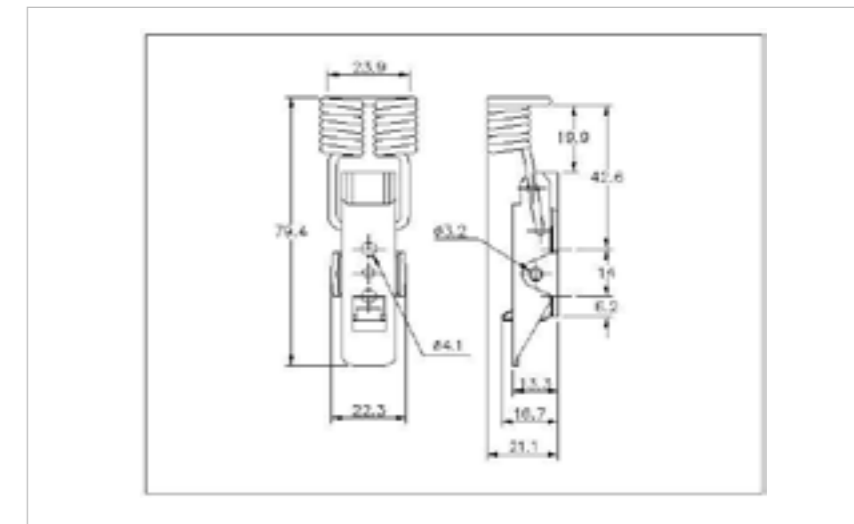

FOR FURTHER PRODUCT INFO AND PRICING