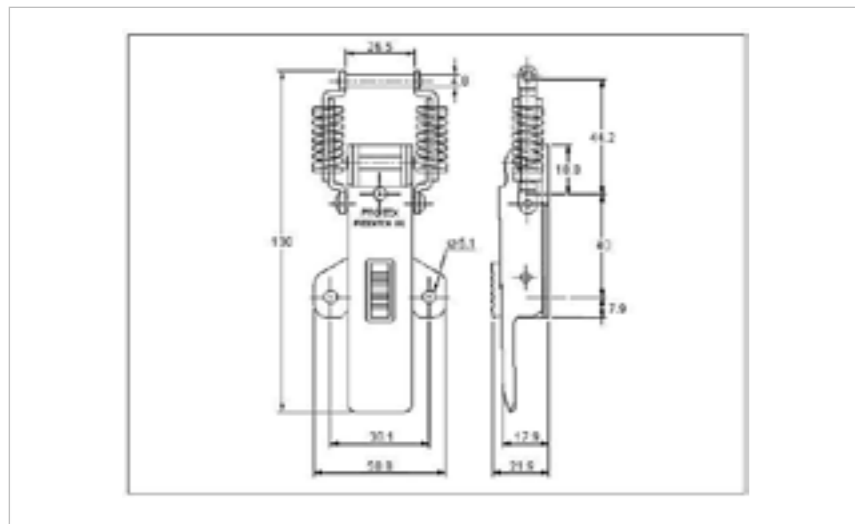

007-1058SS

01-502SS

**FOR FURTHER PRODUCT INFO AND PRICING**

MEDIUM DUTY SPRING

**38-2099MSZN**

MATERIAL **Mild Steel**

FINISH **Zinc Plate Passivate (Silver Blue)**

01-502MSZN