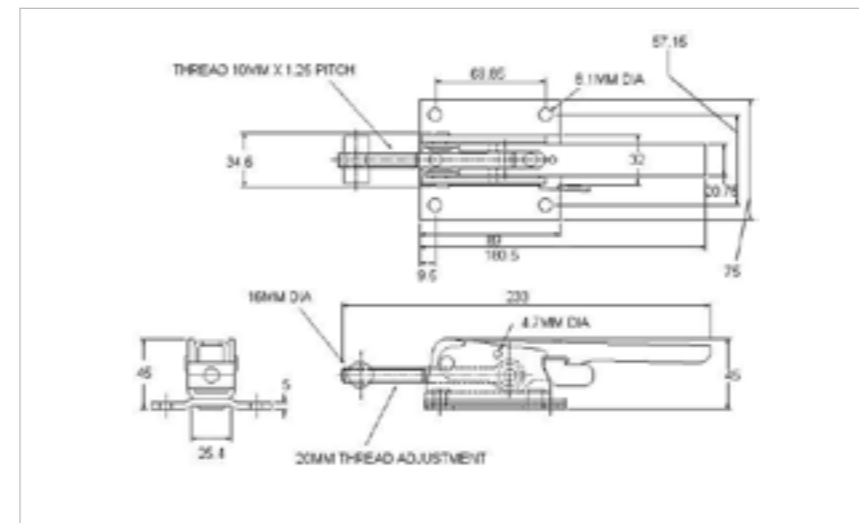

## 44-4292MSZN

**MATERIAL** Mild Steel

**FINISH** Zinc Plate Passivate (Silver Blue)

00-663/3M10MSZN

04-4292MSZN

**FOR FURTHER PRODUCT INFO AND PRICING**

HEAVY DUTY ADJUSTABLE