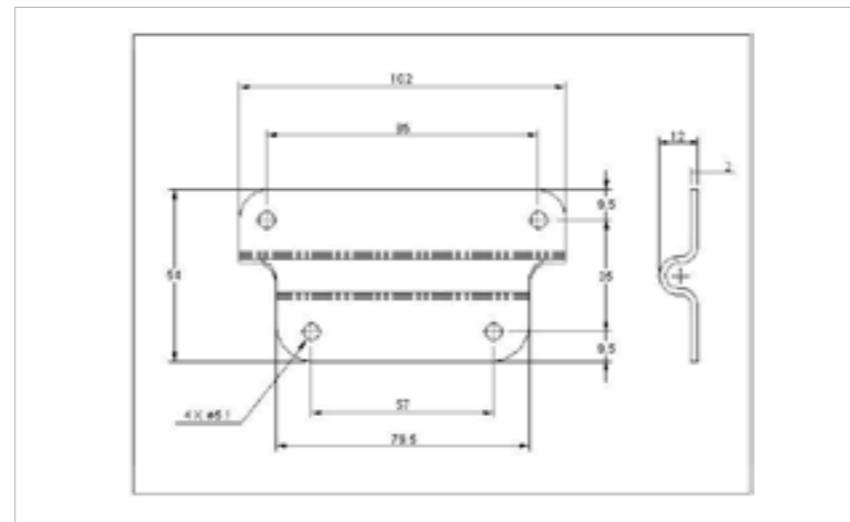

### 94-1975MSZN

**MATERIAL** Mild Steel

**FINISH** Zinc Plate Passivate (Silver Blue)

93-1044AMSZN

94-120AMSZN

**FOR FURTHER PRODUCT INFO AND PRICING**