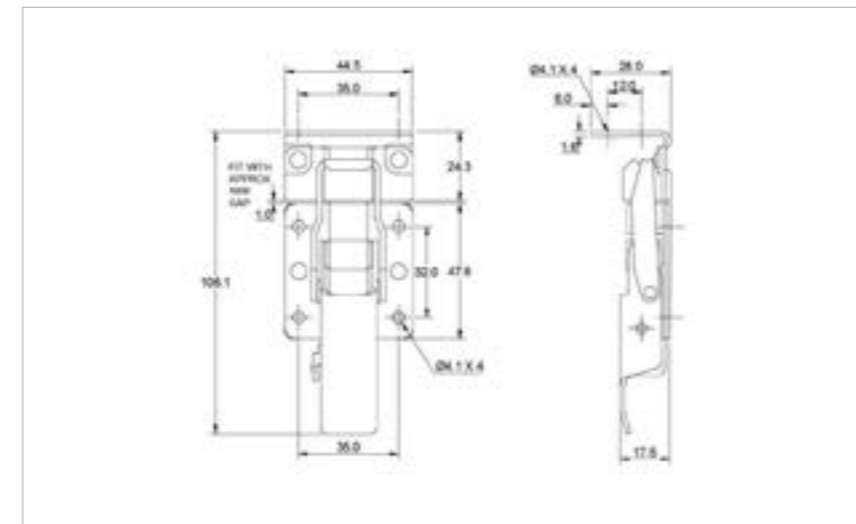

## 8907-1069MSZN/YP

MATERIAL **Mild Steel**

FINISH **Zinc Plate Passivate (Yellow)**

**FOR FURTHER PRODUCT INFO AND PRICING**

CATCHBOLTS